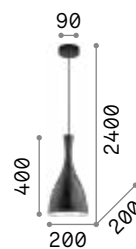

IP20

1,080 Kg / 0,0374 m³
E27 max 1x 60W

€ 144

013244 ■ White
012919 ■ Black

3000 K
900 lm

123899 € 7,00