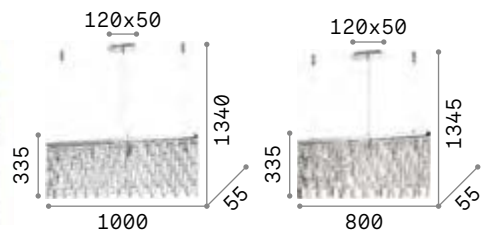

Elisir

Metal frame. Cut crystals prisms decorative elements: transparent for the chrome version, amber for the brass version.

LED Bulbs LED G9 3W 3000 K included.
Cod. **209043**

200002

200071

8,380 Kg / 0,0408 m³
G9 max 8 x 40W