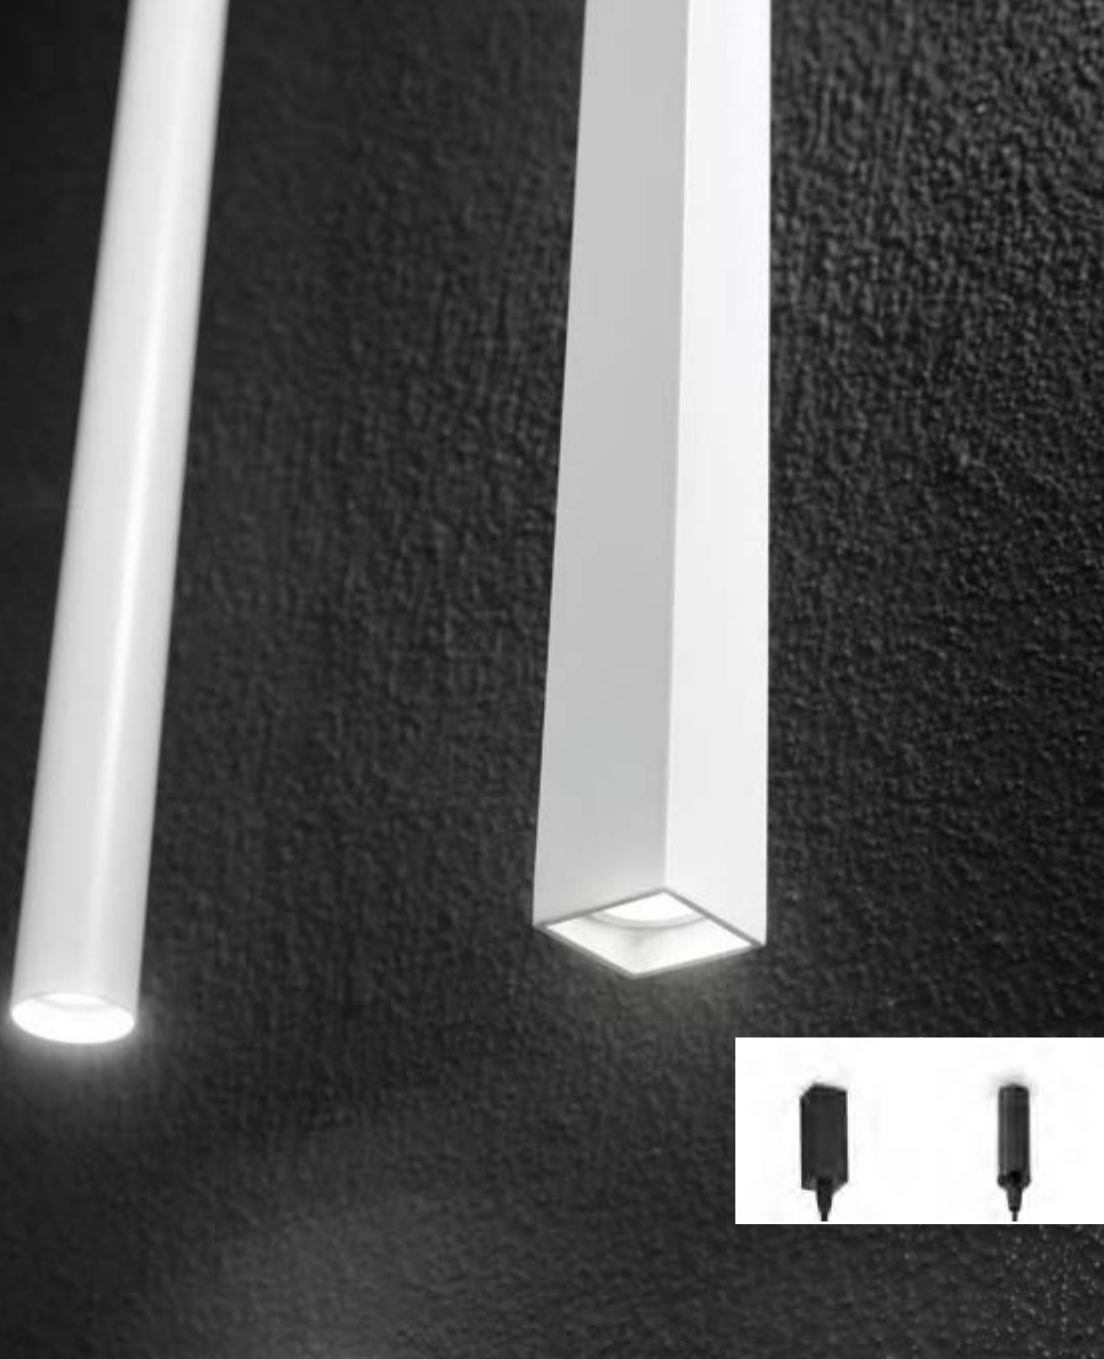

Ultrathin

Metal ceiling cup and diffuser plated chrome or with matt white or black varnish finish. Electrical cable coated with fabric.

LED Led source 3000 K, 30.000 h life.

0,670 Kg / 0,0036 m³
LED 11,5W / 1250 lm / 51°

€ 125

- 142906 White
- 164878 Chrome
- 142913 Black

0,860 Kg / 0,0036 m³
LED 11,5W / 1250 lm / 51°

€ 180

- 194172 White
- 194196 Black

0,460 Kg / 0,0036 m³
LED 11,5W / 1250 lm / 51°

€ 95

- 156682 White
- 187662 Chrome
- 156699 Black

0,450 Kg / 0,0019 m³
LED 11,5W / 1250 lm / 51°

€ 150

- 194189 White
- 194202 Black

142913, 156699 194196, 194202