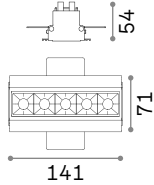

145 x 70 mm
0,390 Kg/0,0013 m³

LED COB OSRAM Driver ON/OFF included

Power	Beam	Lumen	CCT	Finish		Code	€
12 W	29°	1200 lm	3000 K	Black	■	206226	95
		1250 lm	4000 K	Black	■	267906	95