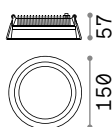

① 145 mm

0,360 Kg/0,0037 m³

LED SMD Driver ON/OFF included

Power	Beam	Lumen	CCT	Finish	Code	€
20 W	77°	2750 lm	3000 K	White	249032	62
		2950 lm	4000 K	White	249049	62