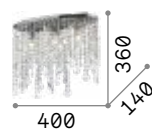

■ IP20

1,800 Kg / 0,0094 m³
E14 max 3 x 40W

€ 170

008370 ■ Chrome

3000 K
470 lm

101224 € 3,00

P. 199

P. 482