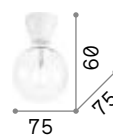

IP20

0,290 Kg / 0,0004 m³
E27 max 1x 60W

€ 24

155227 ■ White
155142 ■ Black

3000 K
1120 lm

101323 € 7,50