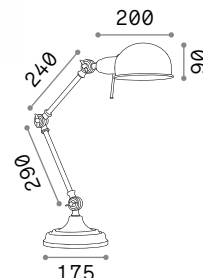

IP20

2,380 Kg / 0,0283 m³
E27 max 1x 60W

€ 85

145198 ■ White
145204 ■ Grey
145211 ■ Black

3000 K
430 lm

101279 € 3,00