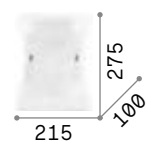

■ IP20

1,260 Kg / 0,0141 m³
E27 max 1 x 60W

€ 48

026473 White

3000 K
340 lm

101286 € 3,00