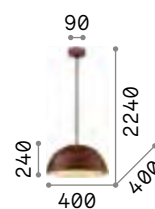

1,980 Kg / 0,0420 m³
E27 max 1 x 60W

€ 160

174211 ■ Corten
103112 ■ White

3000 K
950 lm

101330 € 8,00