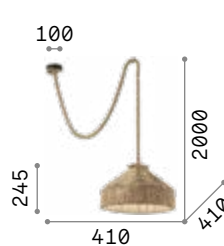

151687 € 5,50

2200 K
370 lm

151687 € 5,50

P. 478

P. 518

Canapa

Metal varnished frame. Electrical cables and diffusers covered with natural hemp rope.

IP20