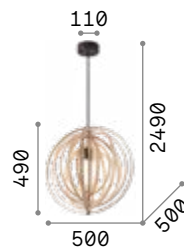

IP20

1,240 Kg / 0,0447 m³
E27 max 1x 60W

€ 220

138275 Wood

3000 K
950 lm

101330 € 8,00