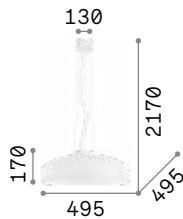

Aria

White blown acid-etched glass diffuser. Suspension lamps provided with steel wires adjustable in length with automatic devices.

IP20

4,080 Kg / 0,0847 m³

E27 max 1x 60W

€ 285

059679 White

3000 K
950 lm

101330 € 8,00