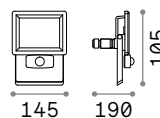

■ IP65

0,440 Kg / 0,0029 m³
LED 30W / 2450 lm

€ 46

251028 White
251011 ■ Black