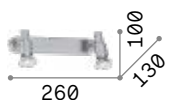

123943 € 4,50

123943 € 4,50

P. 314

Slem

Metal structure with white, chrome, satin nickel or satin brass finish. Adjustable body: rotational and axially movable stem valve.

LED Bulbs LLED GU10 7W 3000 K included.
Cod. 123943