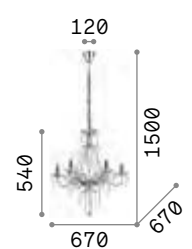

Amadeus

Metal chrome frame. Decorative elements made of blown glass and cut crystals. Velvet chain cover.

IP20

8,200 Kg / 0,1574 m³
E14 max 8 x 40W

€ 568

168777 Clear

3000 K
470 lm

101224 € 3,00