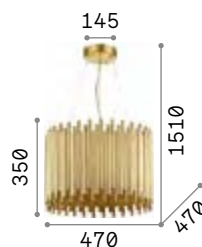

Metal frame. Diffusers made of decorative elements with metal tube shape of different length. Steel cables adjustable in length.

IP20

13,920 Kg / 0,1355 m³
E27 max 5 x 60W

€ 830

208817 Gold

3000 K
910 lm

119571