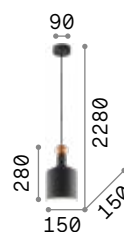

IP20

0,750 Kg / 0,0090 m³
E27 max 1 x 42W

€ 75

221496 ■ Dark Grey

3000 K
900 lm

123899 € 7,00