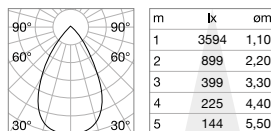

CRI≥90 25W 20-55° 3200lm 3000K