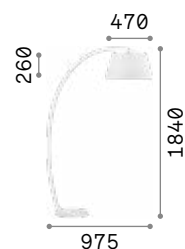

IP20

11,620 Kg / 0,1755 m³
E27 max 1x60W

€ 390

051741 ■ White
062273 ■ Silver
051765 ■ Black

3000 K
1020 lm

101347 € 8,50