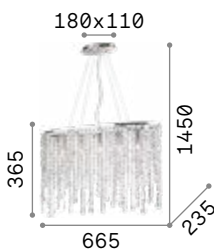

Rain

Chrome metal frame. Pendants composed of multi-shaped cut crystal beads and final drops. Suspension versions provided with steel cables adjustable in length.

3,320 Kg / 0,0351 m³

E14 max 5 x 40W

€ 350

008363 Chrome

101224 € 3,00

P. 339 P. 482