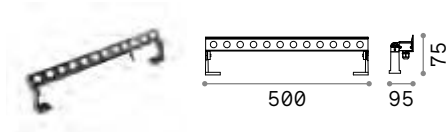

Thor

Adjustable linear projector for surface installation with oblique light effect. Die-cast aluminum body, clear glass diffuser.

Integrated LED source, available in two lengths (500 mm and 1000 mm). Adjustability +/- 90° from the vertical, IP65 protection index, IK06 impact resistance, 3000K color temperature, 24 Vdc power supply input; LED useful life 50.000 h. Optionally available with anti-glare visor.

PRO

High-tech product with high quality materials, intended for professional use.

Source	LED SMD	Insulation class	III
Power	18W / 40W	IP	65
Driver included	No	Material	Aluminum
Drivers available	On/Off		
CCT	3000 K		
CRI	≥80		
LED life	50.000 h		

LED SMD OSRAM Driver not included

Power	Beam	Lumen	CCT	Finish	Code	€
18W	30°	1950 lm	3000 K	Anthracite	261331	215

1,490 Kg/0,0057 m³
Cable lenght 500 mm