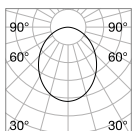

m	lx	øm
1	203	2,16
2	50	4,33
3	22	6,50
4	12	8,66
5	8	10,83