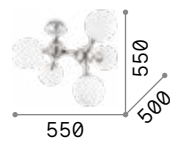

IP20

3,200 Kg / 0,1012 m³
E14 max 5 x 40W

€ 210

073712 White
241050 Brass

101200 3000 K
480 lm € 3,00