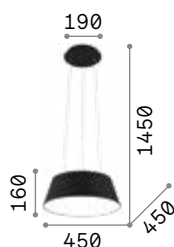

Cloe

Powder coated metal ceiling rose and shade. Opal color polycarbonate diffuser. Clear PVC electrical cable. Color: black.

LED LED source 3000 K, 50.000 h life.

IP20

2,040 Kg / 0,0622 m³

LED 43W / 5700 lm

€ 320

247304 Black