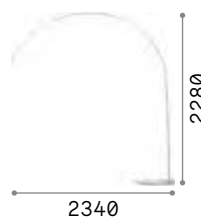

12,000 Kg / 0,0856 m³
E27 max 1x60W

0,430 Kg / 0,0708 m³

€ 600

€ 75

286686 ■ White
286662 ■ Chrome
286679 ■ Black

046723 ■ White
041742 ■ Chrome
046471 ■ Black

3000 K
1020 lm

101347 € 8,50