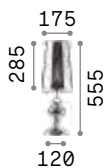

IP20

0,920 Kg / 0,0139 m³
E27 max 1x 60W

€ 106

032467 Chrome

3000 K
910 lm

119571 € 7,00