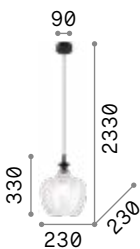

Lord

Powder coated metal ceiling rose and frame with black finish. Black PVC electrical cable. Blown glass diffuser with decorations in relief. Glass available in amber, clear or smoky color.

IP20

1,430 Kg / 0,0389 m³
E27 max 1x 60W

€ 105

263632 ■ Clear
263649 ■ Smoky Grey
263656 ■ Amber

3000 K
910 lm

119571

€ 7,00