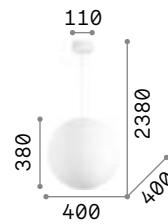

IP20

1,460 Kg / 0,0911 m³
E27 max 1x 25W

€ 225

226033 White

3000 K
950 lm

101330 € 8,00