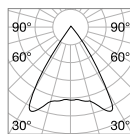

m	lx	øm
1	2453	1,30
2	613	2,50
3	273	3,80
4	153	5,00
5	96	6,30