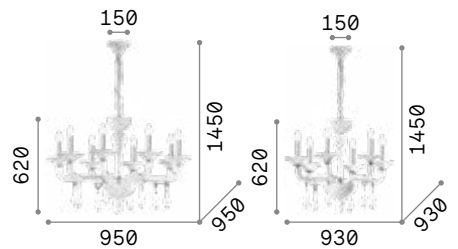

IP20

8,800 Kg / 0,1653 m³
E14 max 8 x 40W

€ 580

068190 White

3000 K
470 lm

101224 € 3,00

IP20

8,100 Kg / 0,1437 m³
E14 max 6 x 40W

€ 500

068183 White

3000 K
470 lm

101224 € 3,00