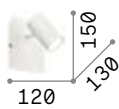

P. 310 P. 638

073521

073569

Spot

Metal base, frame and diffusers finished with matt varnish and chrome details. Adjustable diffusers. Available finishes: white or black.

0,610 Kg / 0,0060 m³
GU10 max 2x 50W