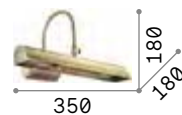

■ IP20

0,790 Kg / 0,0152 m³
E14 max 2x28W

€ 120

144917 ■ Ant. Brass

3000 K
470 lm
101224 € 3,00