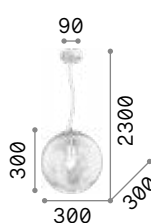

IP20

1,370 Kg / 0,0527 m³
E27 max 1x60W

€ 118

045115 Chrome

3000 K
910 lm

119571 € 7,00