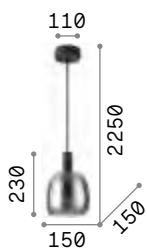

Coco

Powder coated metal frame with black finish. Clear acrylic diffuser with satin side. Clear blown glass with smoky finish. PVC cable.

LED LED source 3000 K, 20.000 h life.