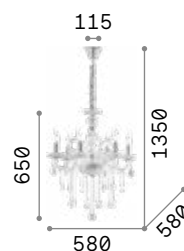

IP20

5,770 Kg / 0,1041 m³
E14 max 6 x 40W

€ 460

027821 ■ Clear
032504 ■ Black
027418 ■ Red

3000 K
430 lm

101248 € 3,00