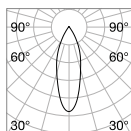

m	lx	øm
1	553	0,58
2	138	1,16
3	61	1,75
4	35	2,33
5	22	2,91