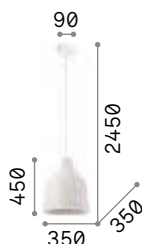

Haunt

Matt white varnished metal ceiling cup. Power cable coated with fabric. Wicker basket diffuser natural or white varnished.

IP20

0,460 Kg / 0,0622 m³

E27 max 1x60W

€ 180

159256 White

159812 Wood

3000 K
1020 lm

101347 € 8,50