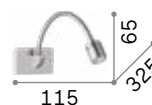

IP20

0,500 Kg / 0,0031 m³
LED 3W / 200 lm

€ 88

031460 ■ Chrome
031477 ■ Nickel
121352 ■ Ant. Brass