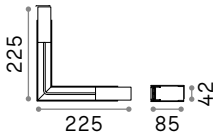

BLINDED CORNER RIGHT - LEFT Optional

Weight	Volume	Finish	Code	€
0,79 Kg	0,0090 m³	Black	283180	120