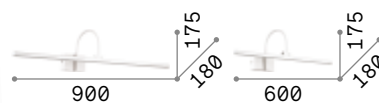

■ □ IP20 0,530 Kg / 0,0407 m³ LED 13W / 1250 lm € 210 199931 ■ White 199917 ■ Chrome	■ □ IP20 0,480 Kg / 0,0265 m³ LED 9,5W / 950 lm € 175 199894 ■ White 199870 ■ Chrome