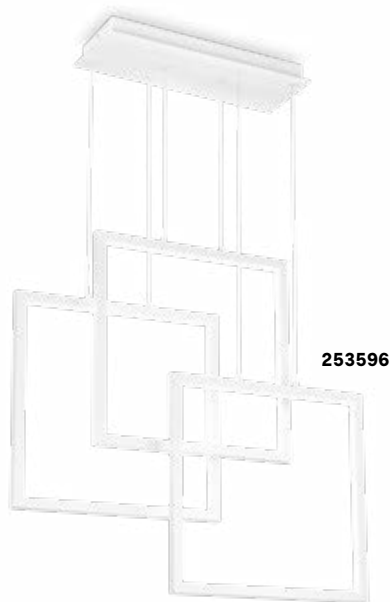

Frame

Matt white or black varnished metal base and frame. Opal colour plastic diffusers. Adjustable in length cables. Direct light emission.

LED LED source 3000 K, 30.000 h life.

IP20

3,500 Kg / 0,1050 m³
LED 82W / 7300 lm

€ 355

269351 White
269337 Black