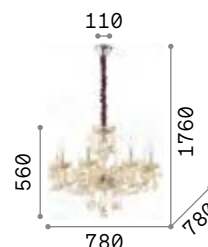

Rose

Blown glass chandelier with chrome metal details. Cut-crystals octagons and drops. Velvet chain cover.

IP20

7,630 Kg / 0,1321 m³
E14 max 8 x 40W

€ 560

166889 Amber

3000 K
430 lm

101248 € 3,00