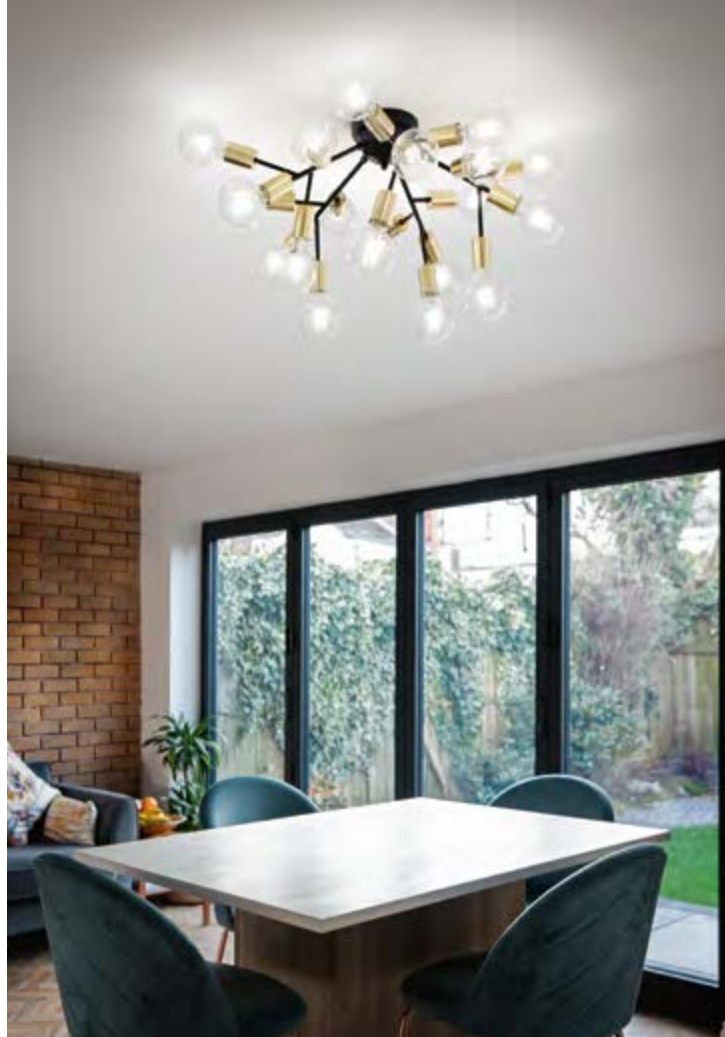

Gourmet new

Matt varnished metal ceiling cap and frame. White blown acid-etched glass diffusers. Available finishes: black and satin brass.

■ □ IP20

5,400 Kg / 0,1765 m³
E14 max 9 x 40W

€ 615

289489 ■ Black