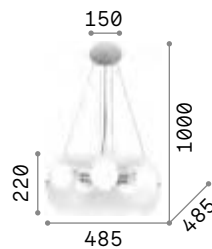

IP20

5,520 Kg / 0,1044 m³
E27 max 5 x 60W

€ 425

016863 Clear
103983 Smoky Grey

3000 K
950 lm

101330 € 8,00