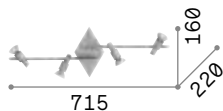

Slem

Metal structure with white, chrome, satin nickel or satin brass finish. Adjustable body: rotational and axially movable stem valve.

LED Bulbs LED GU10 7W 3000 K included.
Cod. **123943**

1,070 Kg / 0,0152 m³
GU10 max 4 x 50W