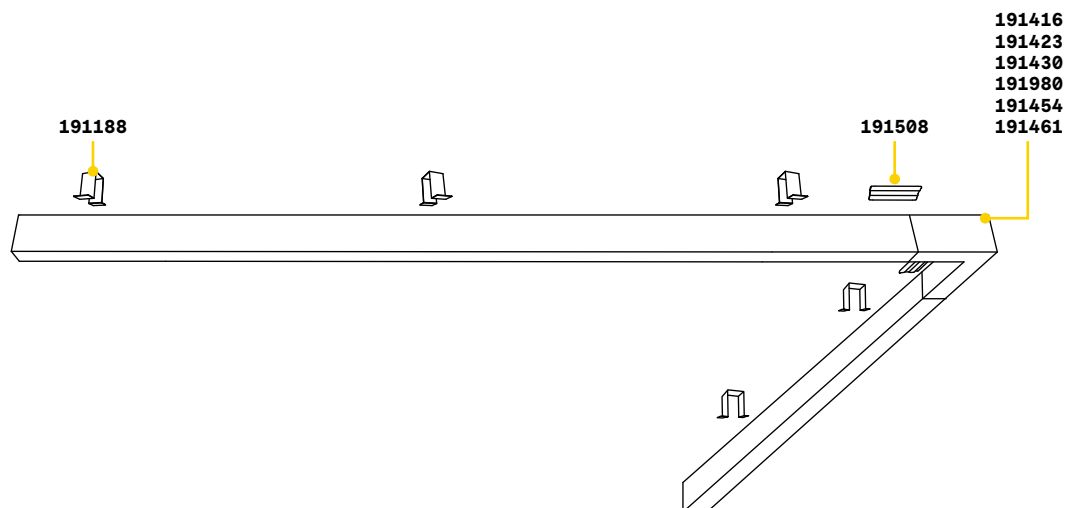

FLUO RECESSED