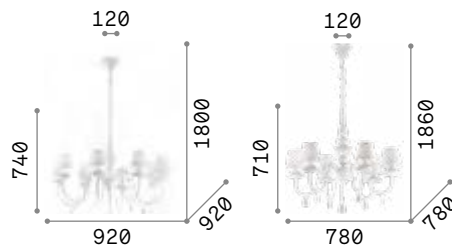

IP20

6,820 Kg / 0,1975 m³
E14 max 8 x 40W

€ 560

035574 White
111896 Black

3000 K
370 lm

101231 € 3,00

IP20

4,800 Kg / 0,1451 m³
E14 max 6 x 40W

€ 450

035581 White
111872 Black

3000 K
370 lm

101231 € 3,00