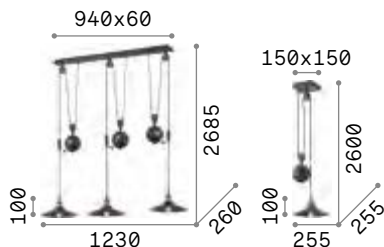

Metal frame with matt black enamel finish. Antique brass metal lamp socket covers and screws. Diffusers can be individually adjusted by means of a counterweight system.

IP20

6,760 Kg / 0,0582 m³
E27 max 3x 60W