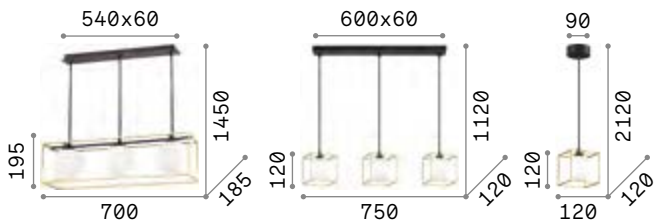

IP20

4,530 Kg / 0,0564 m³
E14 max 3 x 40W

€ 290

198125 **Brass**

3000 K
420 lm

101217 € 3,00

IP20

2,260 Kg / 0,0442 m³
G9 max 3 x 28W

€ 240

251110 **Brass**

3000 K
370 lm

209043 € 3,90

IP20

0,660 Kg / 0,0105 m³
G9 max 1 x 28W

€ 90

251103 **Brass**

3000 K
370 lm

209043 € 3,90

P. 327

P. 469