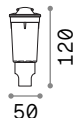

Way

Walkable recessed lamp. High-performance resin body and diffuser: resistant to corrosion, UV and to temperatures between -60° and +90°. Color: black.

LED Bulbs LED G9 2W 3000/4000 K included. Cod. 270104/270111