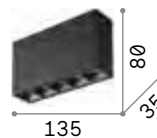

IP20

0,370 Kg / 0,0011 m³
LED 12,5W / 1200 lm

€ 90

248530 ■ White
244884 ■ Black

LED source 3000 K, 50.000 h life.

P. 704

Dynamite

Powder coated or plated or brushed metal frame. Adjustable diffusers.