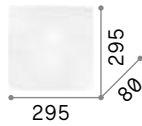

IP20

1,120 Kg / 0,0189 m³
E27 max 2x60W

€ 49

044279 White

101286 3000 K
340 lm

101286 € 3,00

Ocean

Diffuser composed of two glass sheets: the back one with mirror edge and frosted in the middle, the front one with decorative serigraph and glass buttons.