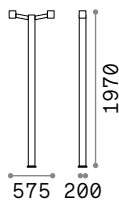

IP44

1,360 Kg / 0,0087 m³
E27 max 1x 42W

€ 84

249469 White
249476 Grey
249452 Anthracit.
249483 Black

IP44

7,250 Kg / 0,0384 m³
E27 max 2x 42W

€ 250

249506 White
249513 Grey
249490 Anthracit.
249520 Black