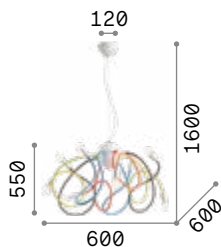

Multiflex

Metal structure finished with matt paint. Flexible arms covered with rubber. Steel wire adjustable in length with automatic blocking mechanism.