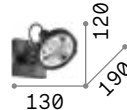

1,270 Kg / 0,0202 m³
GU10 max 4 x 50W

€ 265

200217 White
200255 Black

3000 K
800 lm

189031 € 15,00

0,890 Kg / 0,0074 m³
GU10 max 2 x 50W

€ 145

200200 White
200248 Black

3000 K
800 lm

189031 € 15,00

0,480 Kg / 0,0034 m³
GU10 max 1 x 50W

€ 75

200194 White
200231 Black

3000 K
800 lm

189031 € 15,00