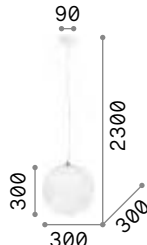

Boa

Matt white or black varnished metal frame. Power cable coated with fabric of 12 meter length with 6 cable holders. Blown acid-etched white glass diffuser.

IP20

2,900 Kg / 0,0726 m³
E27 max 1x60W

€ 155

160863 White
160856 Black

3000 K
900 lm

123899 € 7,00

160863

160856

Mapa Riga

White metal frame. White spherical shape blown glass diffuser with painted decoration. Steel cables adjustable in length.

IP20

5,390 Kg / 0,2254 m³
E27 max 1x60W

€ 370

161365 White

3000 K
910 lm

119571 € 7,00

IP20

3,620 Kg / 0,1215 m³
E27 max 1x60W

€ 260

161372 White

3000 K
910 lm

119571 € 7,00

IP20

1,920 Kg / 0,0630 m³
E27 max 1x60W

€ 140

161389 White

3000 K
910 lm

119571 € 7,00