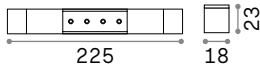

Ego - Connectors and drivers

SUSPENSION AND SURFACE LINEAR CONNECTOR

Required - 1 Kit x linear connection

Weight	Volume	Control	Finish	Code	€
0,16 Kg	0,0005 m³	On-Off	White	285993	45
			Black	283104	45
		1-10V / DALI	White	288338	50
			Black	289281	50

RECESSED LINEAR CONNECTOR

Required - 1 Kit x linear connection