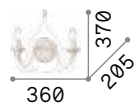

Corte

Totally handcrafted metal frame. Hand painted finish with antiqued effect. Available versions: white or rusty effect.

IP20

1,060 Kg / 0,0329 m³

E14 max 2 x 40W

€ 85

028460 White

057200 Rust

3000 K
470 lm

101224 € 3,00

P. 228