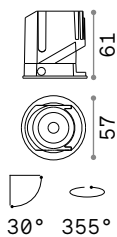

0,200 Kg/0,0003 m³

LED COB CITIZEN Required - Driver TRIDONIC ON/OFF included

Power	Beam	Lumen	CCT	Finish	Code	€
13 W	36°	1000 lm	3000 K	Black	279602	50

DIMMABLE DRIVER* Optional

	Power	Output	Measure (LxHxW)	Code	€
1-10V / Push	20 W	350 mA	108x22x52 mm	287867	75
DALI / Push	20 W	350 mA	120x29x51 mm	287874	80

Light beam: **ACCENT**