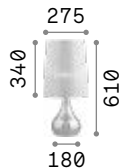

IP20

1,720 Kg / 0,0378 m³
E27 max 1x 60W

€ 125

036007 Silver

3000 K
900 lm

123899 € 7,00