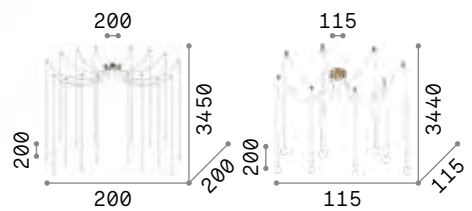

IP20

2,500 Kg / 0,0165 m³
LED 16W / 1150 lm

€ 750

284002 ■ Black
284019 ■ Brass

IP20

1,300 Kg / 0,0084 m³
LED 8W / 600 lm

€ 400

new 283982 ■ Black new
new 283999 ■ Brass new