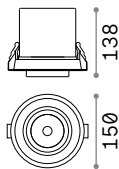

90° 360° 140 mm
1,160 Kg/0,0039 m³

LED COB PHILIPS Driver ON/OFF included - UGR <22

Power	Beam	Lumen	CCT	Finish	Code	€
30 W	38°	3000 lm	3000 K	White	248172	125
				Black	248196	125
		3250 lm	4000 K	White	267951	125
				Black	267944	125

DIMMABLE DRIVER* Optional

	Power	Output	Measure (LxHxW)	Code	€
1-10V / Push	36 W	750 mA	167 x 32 x 41 mm	248370	90
DALI / Push	36 W	700 mA	167 x 30 x 39 mm	248592	105

LENS

Model	Required	Beam	Code	€
Nova 12W	No	15°	244013	6
Nova 30W	No	15°	248608	12

Light beam: ACCENT