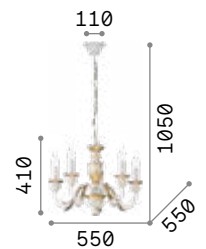

IP20

4,360 Kg / 0,0609 m³
E14 max 5 x 40W

€ 400

012865 White
020822 Gold

3000 K
430 lm

101248 € 3,00