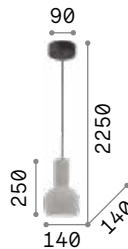

1,810 Kg / 0,0130 m³
E27 max 1x 15W

€ 116

110431 ■ Concrete

3000 K
430 lm

101279 € 3,00