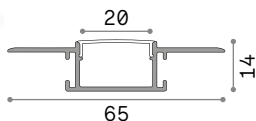

PROFILE 20 mm

Length	Weight	Volume	Finish		Code	€
2000 mm	0,60 Kg	0,0020 m³	White		223728	73
3000 mm	0,90 Kg	0,0029 m³	White		223735	107

KIT PROFILE 14 / 20 mm