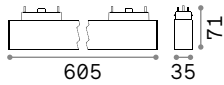

0,700 Kg/0,0087 m³

LED SMD OSRAM UGR <13

Power	Beam	Lumen	CCT	Finish		Code	€
29W	35°	3650lm	3000K	Black	■	222936	300
		3950lm	4000K	Black	■	223018	300

Light beam: ACCENT