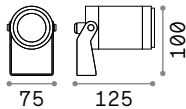

0,950 Kg/0,0014 m³

Power	Beam	Lumen	CCT	Finish	Code	€
10 W	30°	1000 lm	3000 K	Dark Gray	248387	250
		1050 lm	4000 K	Dark Gray	245072	250