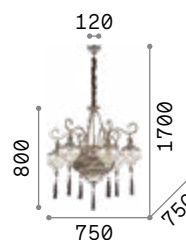

IP20

8,550 Kg / 0,2571 m³
E27 max 9x 42W

€ 1150

116006 ■ Ant. Brass

3000 K
910 lm

119571 € 7,00