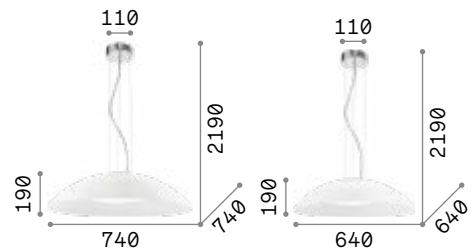

€ 116

068169 White

3000 K
950 lm

101330 € 8,00

Lena

Chrome metal frame. Double glass diffuser: frosted and coloured the external one, white the inner one. Suspension lamp provided with steel cables adjustable in length with automatic devices.