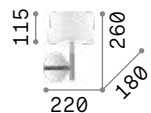

IP20

0,700 Kg / 0,0105 m³
G9 max 1x40W

€ 78

075471 White

3000 K
370 lm

209043 € 3,90

P. 191

P. 473

P. 527