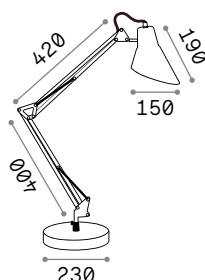

Sally

Metal technical lamp with white, matt black finish or black with copper joints. Jointed and spring balanced arm. Adjustable diffuser.

Lamp with integrated switch.

■ □ IP20

2,600 Kg / 0,0132 m³
E27 max 1x 42W

€ 85

193946 ■ White
265285 ■ Black
061160 ■ Black Copper

● 3000 K
900 lm
123899 € 7,00

193946

265285

061160

P. 509

Wally

Metal technical lamp with white, matt black finish or black with copper joints. Jointed and spring balanced arm. Adjustable diffuser.

Lamp with integrated switch.

■ □ IP20

2,450 Kg / 0,0111 m³
E27 max 1x 42W

€ 85

193991 ■ White
265278 ■ Black
061191 ■ Black Copper

● 3000 K
340 lm
101286 € 3,00

193991

265278

061191

P. 508