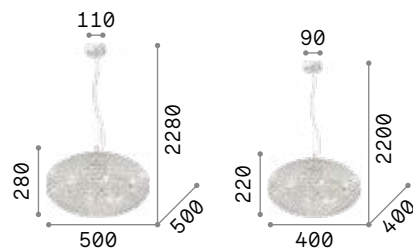

IP20		IP20
6,800 Kg / 0,1476 m³	E14 max 8 x 40W	4,600 Kg / 0,0875 m³	E14 max 6 x 40W
€ 600		€ 440	
066387	Chrome	059181	Chrome
	3000 K 480 lm		3000 K 480 lm
101200	€ 3,00	101200	€ 3,00