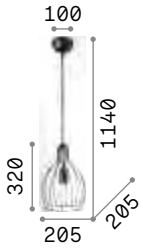

IP20

0,590 Kg / 0,0480 m³
E27 max 1x60W

€ 110

200880 White
148151 Black

2200 K
370 lm

151687 € 5,50