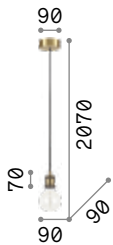

0,860 Kg / 0,0068 m³
E27 max 1x60W

€ 138

206820 White

123899 € 7,00

Frida

Metal ceiling cup and bulb socket cover with plated or matt varnish finish. Power cable coated with black fabric.

0,320 Kg / 0,0015 m³
E27 max 1x 60W