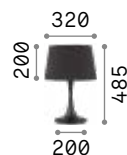

IP20

1,910 Kg / 0,0645 m³
E27 max 1x60W

€ 110

110448 White
032375 Chrome
110455 Black

3000 K
910 lm

119571 € 7,00