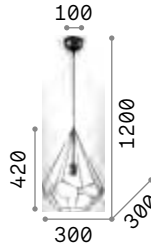

IP20

0,720 Kg / 0,0480 m³
E27 max 1x60W

€ 198

200897 White
148175 Black

2200 K
440 lm

151694 € 7,00