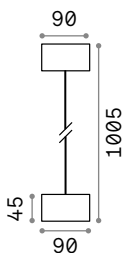

0,200 Kg / 0,0014 m³
E27 max 1x 42W

€ 56

148847 White
148854 Grey
148861 Anthracit.
148878 Black

0,580 Kg / 0,0019 m³
E27 max 1x 42W

€ 73

144252 White
144238 Grey
136073 Anthracit.
144245 Black

0,540 Kg / 0,0171 m³

€ 35

145068 White

0,520 Kg / 0,0144 m³

€ 35

116716 White

0,610 Kg / 0,0231 m³

€ 35

145020 White

151960 € 2,50

151960 € 2,50