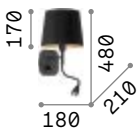

ON
OFF Lamp with integrated switch.

■ IP20

0,630 Kg / 0,0156 m³

E14 max 1x40W +

LED 1,5W / 100 lm

€ 110

158242 ■ Black

3000 K
480 lm