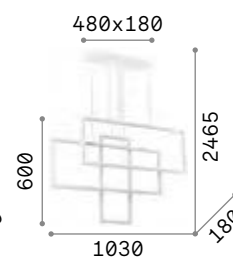

253596 White
269375 Black

IP20

4,300 Kg / 0,2100 m³
LED 93W / 10700 lm

€ 550

253589 White
269382 Black

Fly new

Suspended lamp with circular base and powder coated aluminum body. PMMA microprismatic diffuser with glare control (UGR < 19). Integrated LED light source; CRI ≥ 80; protection IP40, insulation class I.