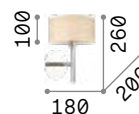

0,460 Kg / 0,0100 m³
G9 max 1x 40W

€ 70

143156 White
087665 Wood

3000 K
370 lm

209043 € **3,90**

P. 190

P. 292