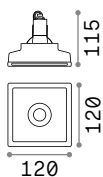

Zephyr

IP20 GYPSUM

123 x 123 mm
0,880 Kg/0,0032 m³

GU10 Not included - Recommended bulb 108292

Power	Finish	Code	€
max 35W	White	150284	19