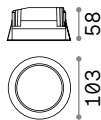

Basic Accent

① 90 mm
0,400 Kg/0,0017 m³

LED COB PHILIPS Driver PHILIPS ON/OFF included

Power	Beam	Lumen	CCT	Finish	Code	€
10 W	45°	1050 lm	3000 K	White	193458	68
		1200 lm	4000 K	White	193359	68