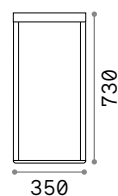

IP44

IP44

5100 Kg / 0,0513 m³
LED 16W / 1800 Lm

4,940 Kg / 0,1379 m³
LED 16W / 1800 Lm

€ 335

€ 435

282244 ■ White **new** 300641 ■ White **new**
282251 ■ Black **new** 300658 ■ Black **new**