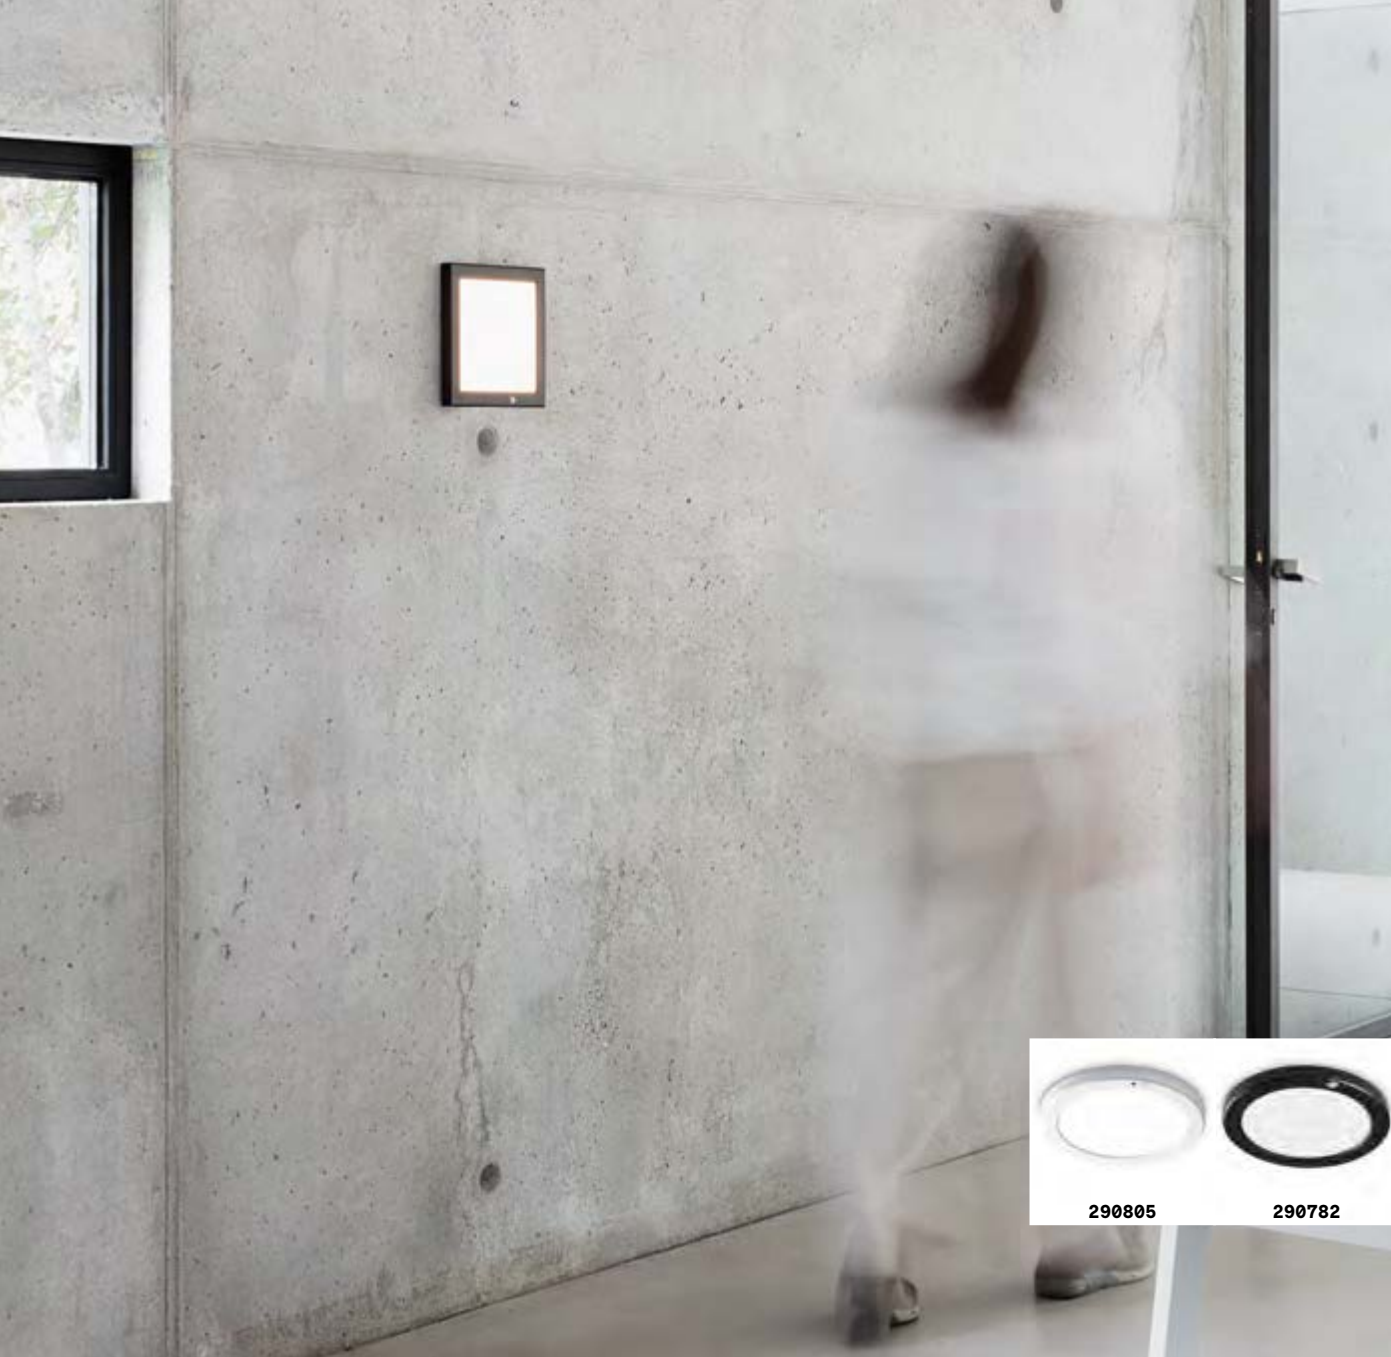

Aura ^{new}

Matt plastic body and diffuser.
Lighting fitting suitable for both surface or recessed installation.
Available with twilight and motion sensor. Available finishes: white or black.

LED source 3000/4000 K, 30.000 h life.

Lamp with presence detector PIR (Passive InfraRed) and twilight sensor included.

P. 696

0,350 Kg / 0,0018 m³
LED 20W / 1950/2000 lm

0,350 Kg / 0,0018 m³
LED 20W / 1950/2000 lm

0,400 Kg / 0,0018 m³
LED 20W / 1950/2000 lm

0,400 Kg / 0,0018 m³
LED 20W / 1950/2000 lm

€ 50

€ 60

€ 58

€ 66

290799 3000K

new 290805 3000K

new 290836 3000K

new 290843 3000K

new

306346 4000K

new 306353 4000K

new 306384 4000K

new 306391 4000K

new

290775 3000K

new 290782 3000K

new 290812 3000K

new 290829 3000K

new

306360 4000K

new 306377 4000K

new 306407 4000K

new 306414 4000K

new