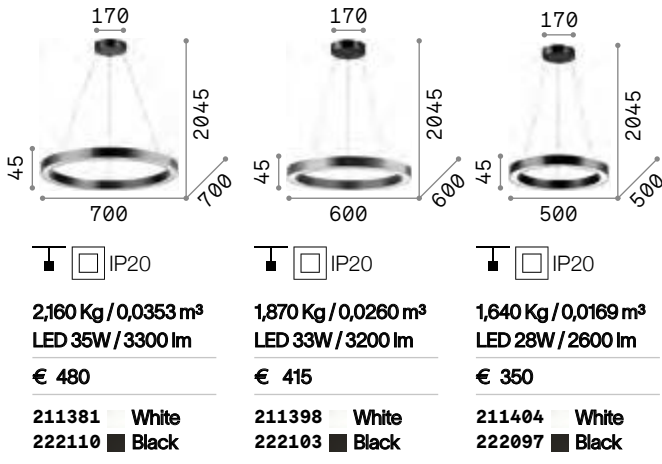

Oracle

White or black powder painted aluminum ceiling rose and body. Opal color plastic diffuser. Integrated LED source.

LED LED source 3000 K, 30.000 h life.