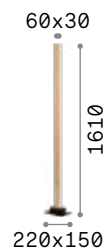

⏮ + Lamp with dimmer.

ON OFF Lamp with integrated switch.

P. 083 P. 364

3,500 Kg / 0,0586 m³
LED 26W / 2500 lm

€ 395

284484 ■ **Wood** new

Diesis

Powder coated or plated metal frame. Adjustable diffuser: it can be rotated or inclined. PVC cable with switch. Color: black, satin nickel or satin brass.