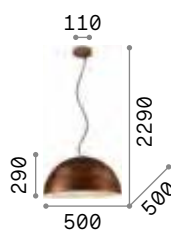

3,070 Kg / 0,0843 m³
E27 max 1 x 60W

€ 290

174228 ■ Corten
103136 ■ White

3000 K
900 lm

101354 € 8,50