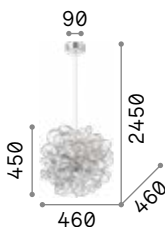

IP20

1,450 Kg / 0,1250 m³

G9 max 8x 40W

€ 445

114811 Silver

3000 K
370 lm

209043 € 3,90