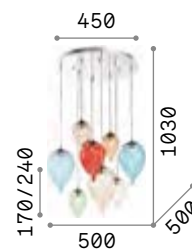

IP20

5,700 Kg / 0,1442 m³
G9 max 8 x 28W

€ 545

100944 Color
100883 White

3000 K
370 lm

209043 € 3,90