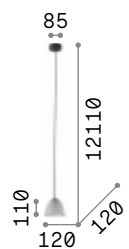

1,490 Kg / 0,0111 m³
GU10 max 1x 15W

€ 138

110462 ■ Concrete

3000 K
440 lm

108292 € 4,50