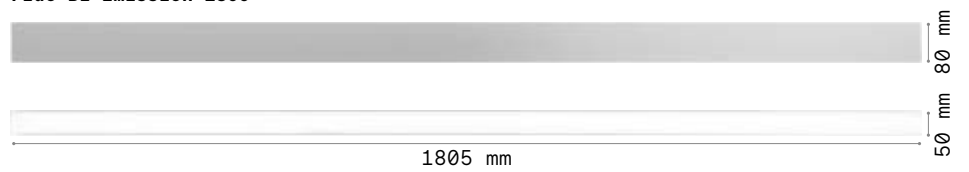

Fluo Bi-Emission 1800