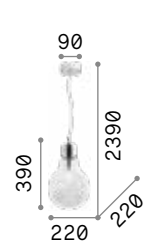

IP20

1,500 Kg / 0,0334 m³
E27 max 1x60W

€ 84

033679 Clear

3000 K
910 lm

119571 € 7,00