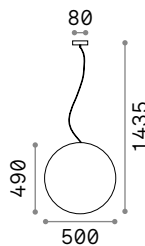

IP44

2,970 Kg / 0,1327 m³
E27 max 1x60W

€ 225

136011 White

4000 K
1000 lm

151991 € 2,50