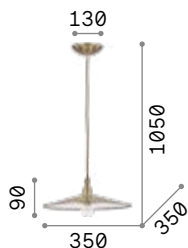

Cantina

Metal frame, diffuser and bulb socket cover, available with antique brass or copper finish. Electrical cable covered with stranded fabric.

IP20

0,810 Kg / 0,0189 m³
E27 max 1x 60W

€ 95

112732 ■ Copper
112701 ■ Ant. Brass

3000 K
910 lm

119571 € 7,00

P. 418