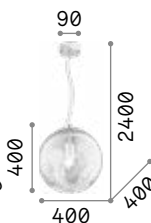

IP20

3,450 Kg / 0,1370 m³
E27 max 1x60W

€ 166

045122 Chrome

3000 K
910 lm

119571 € 7,00