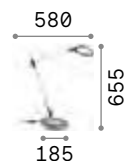

Futura

Articulated aluminum and plastic arm with PVC exposed wire. Adjustable LED diffuser and integrated switcher. Plug with power supply.

LED LED source 4000 K, 25.000 h life.

ON/OFF Lamp with integrated switch.

+ Lamp with dimmer.

Hand icon Lamp with touch dimmer.

■ □ IP20 **+** **Hand icon**

1,830 Kg / 0,0069 m³
LED 12,5W / 1100 lm

€ 130

272078 **White**
204895 **Aluminum**
204888 **Black**