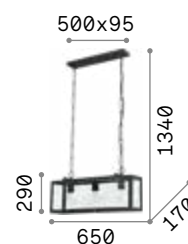

IP20

7,100 Kg / 0,0682m³
E27 max 3 x 60W

€ 300

092881 ■ Black

2200 K
440 lm
151694 € 7,00