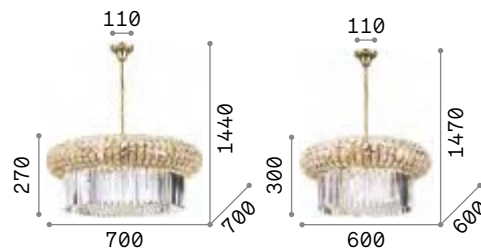

IP20

18,730 Kg / 0,2127 m³
E14 max 16 x 40W

€ 880

237800 Gold

3000 K
480 lm

101200 € 3,00

IP20

13,810 Kg / 0,1383 m³
E14 max 12 x 40W

€ 770

237794 Gold

3000 K
480 lm

101200 € 3,00