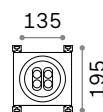

1,980 Kg / 0,0071 m³
LED 10W / 860 Lm

€ 320

277011 ■ Steel