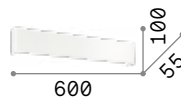

€ 62

051444 White

Bright

Total aluminium body with white matt varnish finish. Upward and downward-facing light beam.

LED LED source 3000 K, 30.000 h life.

■ □ IP20

1,660 Kg / 0,0101 m³
LED 23W / 1650 lm

€ 215