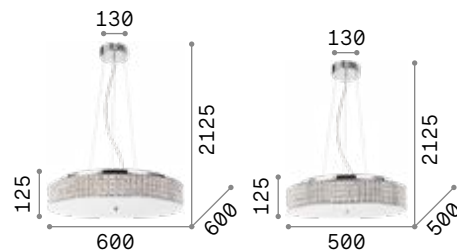

10,000 Kg / 0,1202 m³
G9 max 12 x 40W

€ 800

093062 Chrome

7,100 Kg / 0,0890 m³
G9 max 9 x 40W

€ 650

093048 Chrome

P. 332 P. 432 P. 482

3000 K
370 lm

209043 € 3,90

3000 K
370 lm

209043 € 3,90