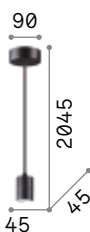

0,350 Kg / 0,0019 m³
E27 max 1x60W

€ 29

- 260013 White
- 260044 Nickel
- 260020 Black
- 260051 Brass

1,260 Kg / 0,2131 m³

€ 116

- 260471 White
- 304632 Dove Grey new
- 270029 Black
- 260488 Beige

0,047 Kg / 0,0221 m³

€ 85

- 260457 White
- 304625 Dove Grey new
- 270012 Black
- 260464 Beige

0,700 Kg / 0,0259 m³

€ 50

- 270050 Clear

0,280 Kg / 0,0108 m³

€ 30

- 270043 Clear

3000 K
900 lm
123899 € 7,00