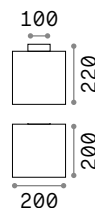

1,470 Kg / 0,0120 m³
E27 max 1x42W

€ 132

213194 White

4000 K
1000 lm

151991 € 2,50