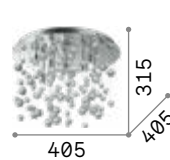

11,250 Kg / 0,1524 m³
G9 max 15 x 40W

7,420 Kg / 0,0920 m³
G9 max 12 x 40W

3,590 Kg / 0,0344 m³
G9 max 8 x 40W

1,500 Kg / 0,0149 m³
G9 max 5 x 40W

€ 760

€ 510

€ 305

€ 155

101194 White
030784 Chrome

101187 White
022239 Chrome

101170 White
022222 Chrome

094687 Chrome

3000 K
370 lm

3000 K
370 lm

3000 K
370 lm

3000 K
370 lm

209043 € 3,90

209043 € 3,90

209043 € 3,90

209043 € 3,90