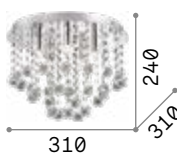

Bijoux

Chrome metal round frame and lamp sockets. Decorative chains with cut crystal octagons and spherical pendants.

LED Bulbs LED G9 3W 3000 K included.
Cod. **209043**

IP20

2,370 Kg / 0,0181 m³
G9 max 5 x 40W

€ 218

089485 Chrome

3000 K
370 lm
209043 € 3,90