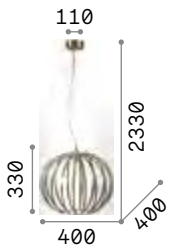

152776 ■ Ant. Brass

119571 € 7,00

119571 € 7,00

Rondo

Metal frame with antique brass finish. Clear glass sheets diffuser. Steel cable adjustable in length.

3,910 Kg / 0,1237 m³
E27 max 1x60W

1,970 Kg / 0,0403 m³
E27 max 1x60W