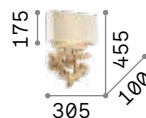

Handcrafted resin body; a faithful copy of carved wood. PVC foil shade covered with canvas.

IP20

4,160 Kg / 0,0371 m³
E14 max 2 x 40W

€ 230

075211 Canvas

3000 K
480 lm

101200 € 3,00

Harem