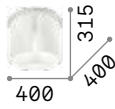

€ 6,00

3000 K
910 lm

123936

€ 6,00

P. 421

Almond

Metal white matt varnished frame.
Blown white acid-etched overlay
glass diffusers.

IP20