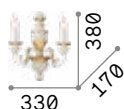

Resin body with hand modelled metal arms. Hand decorated with gold-leaf and antiqued effect.

■  IP20

2,050 Kg / 0,0405 m³

E14 max 2x40W

€ 158

012902  White

020846  Gold

101248 € 3,00