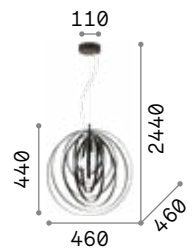

IP20

2,660 Kg / 0,0365 m³
E27 max 1x 60W

€ 260

103723 White
114262 Black

3000 K
950 lm

101330 € 8,00