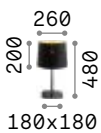

1,220 Kg / 0,0504 m³
E27 max 1x 60W

€ 115

161686 ■ Black

3000 K
910 lm

119571

€ 7,00

P. 188

P. 428

P. 524