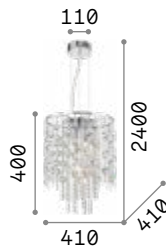

€ 720

092911 ■ Chrome

3000 K
370 lm
209043 € 3,90

Evasione

Cut crystal pendants. Steel cables adjustable in length with automatic device.

LED Bulbs LED G9 3W 3000 K included.
Cod. **209043**

7,100 Kg / 0,1082 m³
G9 max 10 x 40W