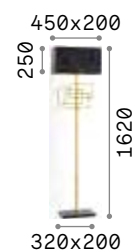

7,440 Kg / 0,2321 m³
E27 max 1x60W

€ 580

201122  Brass

101347

€ 8,50

P. 428 P. 472

Colonna

Matt white or black varnished metal frame. Acrylic diffuser. Power cable coated with fabric. The lamp fits replaceable LED bulbs.