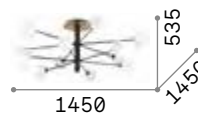

IP20 INCLUSA

7,600 Kg / 0,1787 m³
G9 max 12 x 15W

€ 700

285252 White
273709 Black

3000 K
370 lm
209043 € 3,90