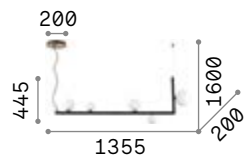

IP20

2,750 Kg / 0,1353 m³
G9 max 5 x 15W

€ 283

273648 ■ Black

3000 K
370 lm

209043 € 3,90