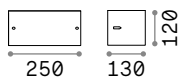

Rex-2

Powder coated die-cast aluminum body available in different colors: anthracite or white. White acrylic diffuser.