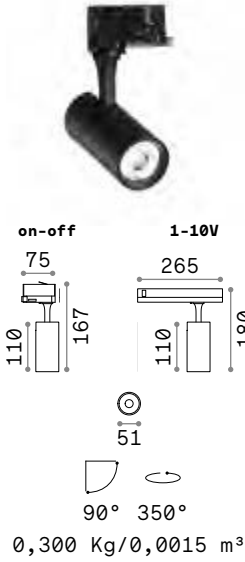

Fox 8W

LED COB BRIDGELUX Driver included

CRI ≥ 80

Power	Beam	Lumen	CCT	Driver	Finish	Code	€
8 W	41°	1000 lm	3000 K	On-Off	White	250410	49
					Black	250403	49
		1050 lm	4000 K		White	271453	49
					Black	271446	49

CRI ≥ 90

Power	Beam	Lumen	CCT	Driver	Finish	Code	€
8 W	41°	800 lm	3000 K	On-Off	White	285368	49
					Black	285351	49
				1-10V	White	302546	85
					Black	302539	85

LENS*

SINGLE CONNECTION

Required	Beam	Driver	Finish	Code	€
No	15°		Clear	302744	5 <i>new</i>
No		On/Off	White	170145	27
No			Black	170152	27

Light beam: ACCENT

m	lx	Øm
1	2067	0,77
2	517	1,54
3	230	2,30
4	129	3,07
5	83	3,84

CRI ≥ 80 8W 41° 950lm 3000K

* The optional lens must be ordered in concomitance with the product and will be mounted inside the product as replacement for the default one.