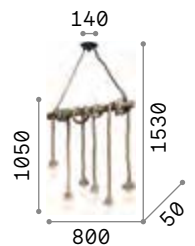

IP20

2,410 Kg / 0,0254 m³
E27 max 6x 15W

€ 180

134826 ■ Rope

3000 K
910 lm
119571 € 6,50