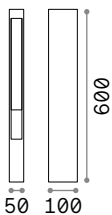

Mercurio

Powder coated aluminum body with anthracite finish. Clear Pyrex glass diffuser.

IP44

1,540 Kg / 0,0057 m³

G9 max 1x15W

€ 160

114347 ■ Anthracit.

4000 K
390 lm

209036 € 3,90