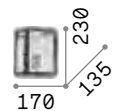

0,430 Kg / 0,0092 m³
E27 max 1x60W

€ 47

163338 ■ Copper
163321 ■ Ant. Brass

 2200 K
500 lm

151717 € 8,90

P. 110

Igor

Metal body with matt black enamel finish. Shade made of clear glass slabs.