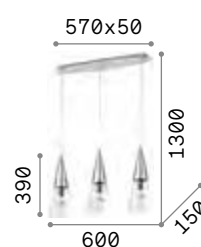

IP20

4,110 Kg / 0,0763 m³
E14 max 3 x 40W

€ 300

112367 Chrome

3000 K
300 lm

101255 € 4,50