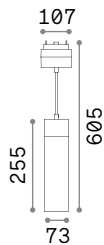

1,080 Kg/0,0056 m³

LED COB CITIZEN UGR <16

Power	Beam	Lumen	CCT	Finish		Code	€
21 W	30°	2100 lm	3000 K	Black	■	222998	200
		2150 lm	4000 K	Black	■	223070	200

Cables length 350 mm

LENS

Required	Beam	Code	€
No	15°	223292	8

Light beam: ACCENT