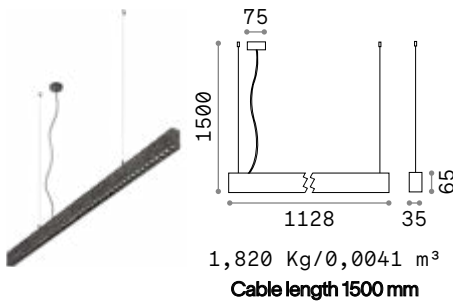

Office

Aluminum linear lamp with direct light for suspended installation. White or black finish available with black reflectors. Integrated LED sources with glare control (UGR < 16); available with 3000 K and 4000 K color temperature; CRI ≥ 80; 30.000 h of life L70B50; protection IP20, insulation class I.

Source	LED SMD	LED life	50.000 h
Power	30W	Insulation class	I
Driver included	On/Off	IP	20
Drivers available	No	Material	Aluminum
CCT	3000 K / 4000 K	Warranty	5 years
CRI	≥80		
UGR	<16		

UGR

Product with UGR <16.

LED SMD Driver ON/OFF included

Power	Beam	Lumen	CCT	Finish	Code	€
30 W	37°	2800 lm	3000 K	White	271194	188
				Black	271187	188
30 W	37°	3100 lm	4000 K	White	271217	188
				Black	271200	188

Light beam: ACCENT

m	lx	øm
1	6008	0,72
2	1502	1,40
3	668	2,20
4	376	2,90
5	240	3,60

CRI≥80 30W 37° 3100lm 4000K