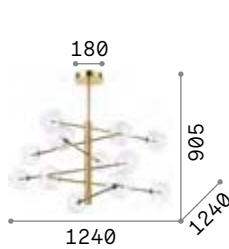

Equinoxe new

Metal frame and electrified arms with chrome or antiqued brass finish. Transparent blown glass diffusers.

LED Bulbs LED G4 2W 3000 K included.
Cod. **222257**

200118

200125

5,540 Kg / 0,1304 m³
G4 max 12 x 2W