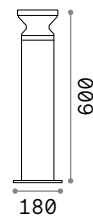

IP44

IP44

2,100 Kg / 0,0224 m³
E27 max 1x 15W

0,870 Kg / 0,0054 m³
E27 max 1x 15W

€ 140

€ 112

162492 ■ Anthracit.
186955 ■ Black

158891 ■ Anthracit.
186979 ■ Black

4000 K
600 lm

4000 K
600 lm

151960 € 2,50

151960 € 2,50