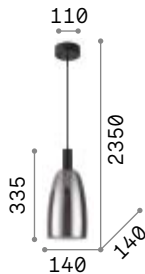

Coco

Powder coated metal frame with black finish. Clear acrylic diffuser with satin side. Clear blown glass with smoky finish. PVC cable.

LED LED source 3000 K, 20.000 h life.