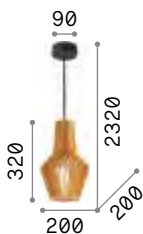

Citrus

Body with painted multilevel wood elements. Power cable coated with black fabric.

0,660 Kg / 0,0174 m³
E27 max 1x60W

€ 152

159843 Wood

119571 € 7,00