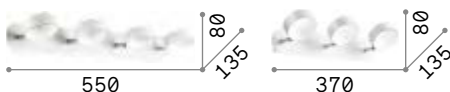

123943 € 4,50

3000 K
610 lm

123943 € 4,50

P. 405

Oby

Matt white varnished metal frame with chromed junctions. Adjustable body with white plastic diffuser.

LED LED source 3000 K, 20.000 h life.

1,210 Kg / 0,0058 m³
LED 24W / 2800 lm