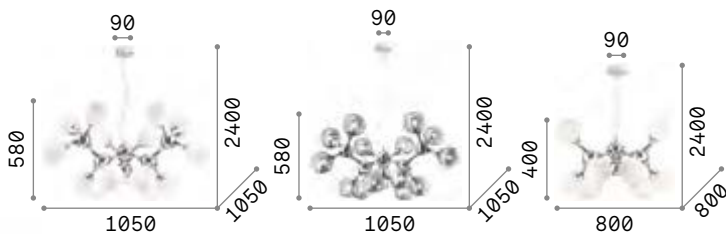

8,000 Kg / 0,3063 m³
E14 max 15 x 40W

€ 630

082073 White
241012 Brass

8,000 Kg / 0,4651 m³
E14 max 15 x 40W

€ 800

200491 Chrome

5,300 Kg / 0,1480 m³
E14 max 9 x 40W

€ 430

082059 White
241036 Brass

3000 K
480 lm
101200 € 3,00

3000 K
480 lm
101200 € 3,00

3000 K
480 lm
101200 € 3,00