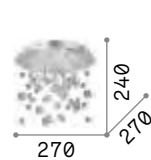

11,250 Kg / 0,1524 m³
G9 max 15 x 40W

7,420 Kg / 0,0920 m³
G9 max 12 x 40W

3,590 Kg / 0,0344 m³
G9 max 8 x 40W

1,500 Kg / 0,0149 m³
G9 max 5 x 40W

€ 760

€ 510

€ 305

€ 155

101194 White
030784 Chrome

101187 White
022239 Chrome

101170 White
022222 Chrome

094687 Chrome

3000 K
370 lm

3000 K
370 lm

3000 K
370 lm

3000 K
370 lm

209043 € 3,90

209043 € 3,90

209043 € 3,90

209043 € 3,90