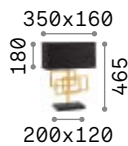

2,890 Kg / 0,0333 m³
E27 max 1x 60W

€ 300

201115 ■ Brass

3000 K
910 lm

119571

€ 7,00

P. 428

P. 525