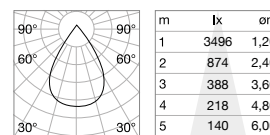

CRI≥90 42W 60° 4600lm 3000K

* The dimmable power supplies must be ordered in concomitance with the product and will be included inside the fittings by replacing the on-off power supply.