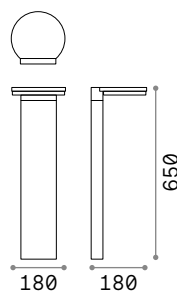

IP65

1,900 Kg / 0,0238 m³
LED 10W / 1200/1250 lm

€ 135

285542 ■ Anthracit. 3000K
250816 ■ Anthracit. 4000K