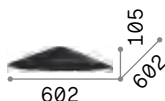

IP20

1,020 Kg / 0,0105 m³
E27 max 1 x 42W

€ 75

194684 ■ Dark Grey

3000 K
900 lm

123899 € 7,00

Mix Up new

Powder-coated varnished metal ceiling cap and interchangeable shades. PVC cable. White inside with finishes: white or black.