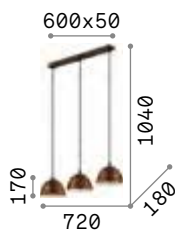

2,190 Kg / 0,0255 m³
E27 max 3 x 60W

€ 245

174235 ■ Corten

3000 K
340 lm

101286 € 3,00