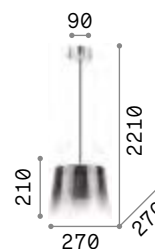

1,900 Kg / 0,0370 m³
G9 max 1x 15W

€ 200

271293 Chrome
271316 Amber
271309 Copper

3000 K
370 lm
209043 € 3,90