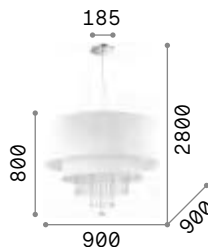

0,280 Kg / 0,0108 m³

€ 30

- 270043 Clear

3000 K
900 lm
123899 € 7,00

Opera

Chrome frame. PVC foil shade covered with metallic filaments. Cut crystal pendants. Suspension lamps provided with steel cables adjustable in length.