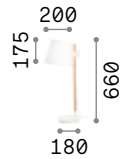

IP20

1,920 Kg / 0,0185 m³
E27 max 1x 60W

€ 140

282091 ■ White
272238 ■ Black

3000 K
910 lm

119571 € 7,00

P. 517