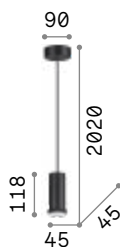

Mix Up new

Powder-coated varnished metal ceiling cap and interchangeable shades. PVC cable. White inside with finishes: white or black.

IP20

0,460 Kg / 0,0018 m³
E27 max 1x60W

€ 55

2,000 Kg / 0,0676 m³

€ 175

1,100 Kg / 0,0446 m³

€ 110

0,800 Kg / 0,0147 m³

€ 90

0,500 Kg / 0,0174 m³

€ 90

0,340 Kg / 0,0008 m³

€ 65

288406 White
288390 Black

new 288437 White
new 288420 Black

new 307404 White
new 288475 Black

new 307411 White
new 288444 Black

new 307428 White
new 288451 Black

new 307435 White
new 288482 Black new

3000 K
900 lm
123899 € 7,00