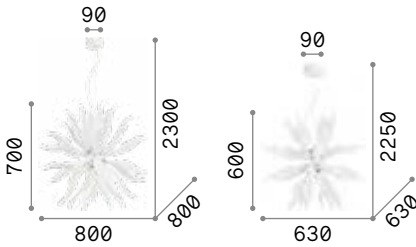

101323 € 7,50

P. 324

Leaves

White metal frame. White hand-shaped blown glass decorative elements. Steel cables adjustable in length.

LED Bulbs LED G9 3W 3000 K included.
Cod. **209043**

5,800 Kg / 0,1123 m³
G9 max 12 x 40W