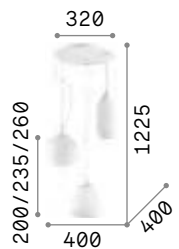

IP20

3,740 Kg / 0,0642 m³
E27 max 3 x 60W

€ 280

198095 White

3000 K
900 lm

123899 € 7,00

Umile

Metal ceiling rose and decorative elements with satin gold finish. White acid-etched blown glass diffusers. Integrated LED.