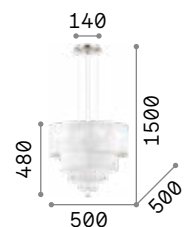

IP20

3,166 Kg / 0,0646 m³
E27 max 4 x 60W

€ 370

182179 White

3000 K
900 lm

123899 € 7,00

3000 K
900 lm

123899 € 7,00

3000 K
900 lm

123899 € 7,00

P. 434 P. 483 P. 529