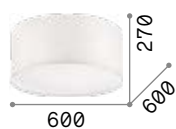

Wheel

Enamelled metal base and structure. Fireproof PVC foil shade, coated with fabric.

3,890 Kg / 0,1270 m³
E27 max 5 x 60W

€ 255

036021 White

3000 K
900 lm
123899 € 7,00