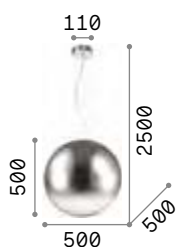

IP20

5,390 Kg / 0,2254 m³
E27 max 1x60W

€ 480

161327 FadeChrome

3000 K
910 lm

119571 € 7,00