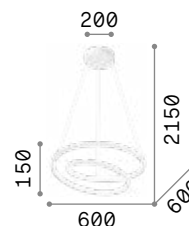

Oz new

Plated or powder coated metal base and frame. PVC wires. Opal rubber diffuser. Available finishes: white, black or brushed brass. DALI/Push dimmable version available.

LED LED source 3000 K, 30.000 h life.

IP20

IP20

1,920 Kg / 0,1215 m³
LED 55W / 6100 lm

1,630 Kg / 0,0676 m³
LED 48W / 5300 lm

€ 390 On-Off / 500 Dali

€ 325 On-Off / 415 Dali

253664	White	On-Off	253671	White	On-Off
304571	White	Dali/Push^{new}	304540	White	Dali/Push^{new}
269450	Black	On-Off	269436	Black	On-Off
304588	Black	Dali/Push^{new}	304557	Black	Dali/Push^{new}
269467	Brass	On-Off	269443	Brass	On-Off
304595	Brass	Dali/Push^{new}	304564	Brass	Dali/Push^{new}