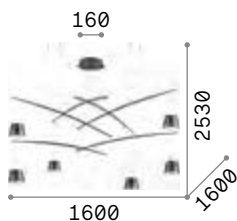

Fish

Black varnished metal ceiling rose, pole and diffuser. Steel cable with chromed metal support. Integrated LED with opal color screen.

LED LED source 3000 K, 20.000 h life.

IP20

6,790 Kg / 0,0377 m³

LED 37W / 2800 lm

€ 670

196992 ■ Black