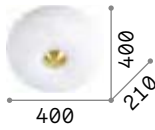

Arizona

Metal frame with satin brass finish. White acid-etched blown glass diffuser with embossed decorative stripes.

Bulbs LED GX53 9W 3000 K included.
Cod. **123936**