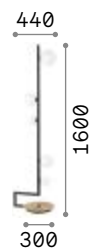

Birds

Varnished metal frame with satin brass decorative disc. White acid-etched blown glass diffusers. PVC cable with switch and plug. Color: matt black with satin brass detail.

LED Bulbs LED G9 3W 3000 K included.
Cod. **209043**

ON
OFF Lamp with integrated switch.

IP20 INCLUSA

5,640 Kg / 0,1536 m³
G9 max 5 x 15W

€ 340

273662 ■ Black

3000 K
370 lm

209043

€ 3,90

P. 094

P. 319

P. 413

P. 466