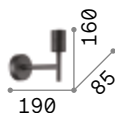

IP20

0,370 Kg / 0,0032 m³
E27 max 1x60W

€ 55

259765 White
259796 Nickel
259772 Black
259802 Brass