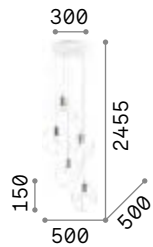

IP20

2,920 Kg / 0,0345 m³
E27 max 5 x 60W

€ 230

237671 ■ White
237664 ■ Black

3000 K
340 lm

101286 € 3,00