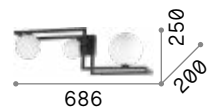

IP20

1,650 Kg / 0,0377 m³
G9 max 3 x 28W

€ 185

284286 ■ Black new
284330 ■ Brass new

3000 K
370 lm
209043 € 3,90

P. 467

P. 496