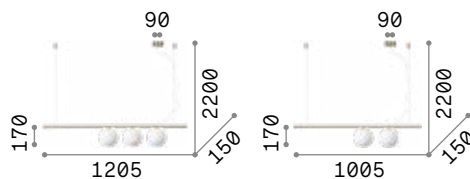

1,600 Kg / 0,0584 m³
G9 max 3 x 40W

€ 215

1,200 Kg / 0,0546 m³
G9 max 2 x 40W

€ 155

307008 ■ Black new 306995 ■ Black new
282114 ■ Brass new 282107 ■ Brass new

3000 K
370 lm
209043 € 3,90

3000 K
370 lm
209043 € 3,90