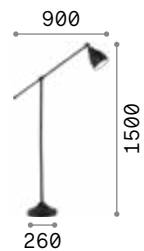

IP20

5,270 Kg / 0,0323 m³
E27 max 1 x 60W

€ 120

015286 ■ Nickel
003528 ■ Black

3000 K
900 lm
123899 € 7,00