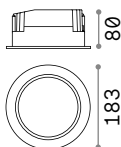

① 160 mm
1,250 Kg/0,0056 m³

LED COB PHILIPS Driver PHILIPS ON/OFF included

Power	Beam	Lumen	CCT	Finish	Code	€
30 W	46°	2500 lm	3000 K	White	193489	145
		2550 lm	4000 K	White	193380	145

DIMMABLE DRIVER* Optional

Model	Control	Power	Output	Measure (LxHxW)	Code	€
Basic 10 W	1-10V	12 W	300 mA	150 x 29 x 43 mm	218823	40
	DALI/Push	10 W	300 mA	130 x 30 x 43 mm	220772	125
Basic 15 W	1-10V	15 W	450 mA	150 x 29 x 43 mm	218830	45
	DALI/Push	17 W	450 mA	130 x 30 x 43 mm	220796	134
Basic 20 W	DALI/Push	25 W	700 mA	130 x 30 x 43 mm	220789	146
Basic 30 W	1-10V	31 W	900 mA	150 x 29 x 43 mm	218854	50
	DALI/Push	45 W	900 mA	150 x 30 x 43 mm	220802	158

Light beam: ACCENT