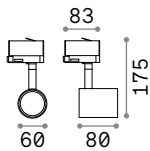

0,250 Kg/0,0016 m³

GU10 Not included - Recommended bulb 108292

Power	Finish		Code	€
max 50W	White		229706	44
	Black		229720	44
	Brass		269634	44

P. 310 P. 404

0,300 Kg/0,0027 m³

GU10 Not included - Recommended bulb 108292