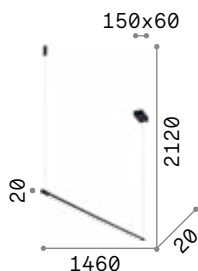

Yoko

Matt varnished ceiling rose, frame and support for the metal cable. Opal polycarbonate diffuser. Clear PVC electrical cable. Colors: white or black.

LED LED source 3000 K, 30.000 h life.

IP20

0,700 Kg / 0,0383 m³
LED 16W / 1450 lm

€ 155

258898 ■ White
258928 ■ Black

P. 452

P. 498