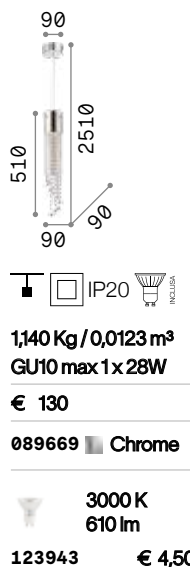

Gocce

Chrome metal frame. Tubular Pyrex glass diffuser. Octagonal decorative elements and cut crystal drops. Power cables adjustable in length.

LED Bulbs LED GU10 7W 3000 K included.
Cod. 123943