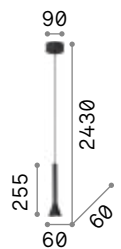

IP20

0,450 Kg / 0,0054 m³
LED 7W / 580 lm

€ 96

285122 ■ Nickel
279770 ■ Black
279794 ■ Brass