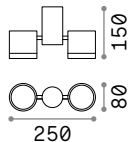

Sunglasses

Anthracite or white powder painted aluminum body. Reclinable diffusers with clear glass screens.

LED LED source 4000 K, 30.000 h life.

1,040 Kg / 0,0040 m³

LED 14,5W / 1450 lm

€ 125

161853 White

161846 Anthracit.