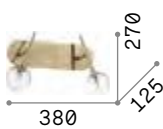

■ ■ □ IP20

0,550 Kg / 0,0049 m³
G4 max 2 x 2W

€ 138

200385 ■ White
200347 ■ Brass

3000 K
160 lm

222257

€ 4,50