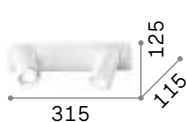

Rudy

White or black powder coated die-cast aluminium frame. Adjustable diffusers: they can be rotated and reclined.

LED Bulbs LED GU10 7W 3000 K included.
Cod. 123943

IP20

IP20

0,570 Kg / 0,0046 m³
GU10 max 2 x 35W

0,270 Kg / 0,0017 m³
GU10 max 1 x 35W

€ 100

€ 50

229041 ■ White
229034 ■ Black

229027 ■ White
229010 ■ Black

3000 K
610 lm

3000 K
610 lm

123943 € 4,50

123943 € 4,50

P. 311