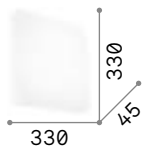

Clara new

Varnished metal base. Satin opal polycarbonate diffuser.

LED LED source 3000/4000 K, 25.000 h life.

■ ■ □ IP20

0,500 Kg / 0,0082 m³
LED 16W / 1550/1650 lm

€ 30

300436 White 3000K new 300443 White 3000K new
306438 White 4000K new 306445 White 4000K new

■ ■ □ IP20

0,670 Kg / 0,0141 m³
LED 17W / 1950/2050 lm

€ 40