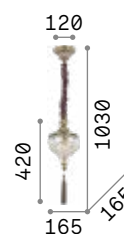

IP20

0,980 Kg / 0,0228 m³
E27 max 1x 42W

€ 170

115979 ■ Ant. Brass

3000 K
910 lm

119571 € 7,00

P. 440