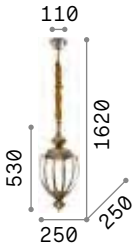

Norma

Metal frame with chrome or antique brass finish. Diffuser composed of clear glass sheets with polished edges. Velvet chain cover.

2,620 Kg / 0,0286 m³
E27 max 1x 60W

€ 210

094786 Chrome
005911 Ant. Brass

3000 K
430 lm

101279 € 3,00