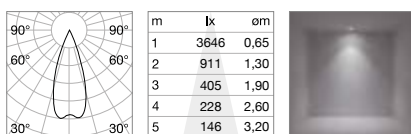

CRI≥95 22W 36° 1750lm 3000K