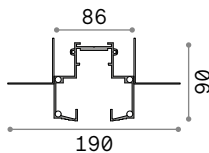

Arca - Recessed

TRACK Kit for profile installation and closing cups included
Maximum length per power source: 25 meters

Length	Weight	Volume	Finish	Code	€
1000 mm	2,90 Kg	0,0269 m³	Black	222769	187
3000 mm	8,70 Kg	0,0617 m³	Black	222882	490