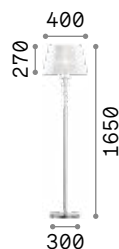

5,450 Kg / 0,0985 m³
E27 max 1x60W

€ 340

059228 ■ White

3000 K
900 Lm

101354

€ 8,50

P. 212

P. 435

P. 487