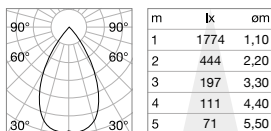

SINGLE CONNECTION

Required	Beam	Driver	Finish	Code	€
No		On/Off	White	170145	27
No			Black	170152	27

Light beam: from SPOT to WIDE

CRI≥90 15W 20-55° 1650lm 3000K