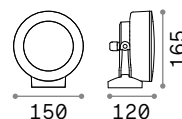

0,690 Kg / 0,0044 m³
GX53 max 1x10W

€ 90

145303 ■ White
145327 ■ Grey
145341 ■ Black

4000 K
1000 lm

154008 € 6,00

LED Bulbs LED GX53 7W included. Settable
CCT: 3000 K, 4000 K, 6500 K.

P. 825