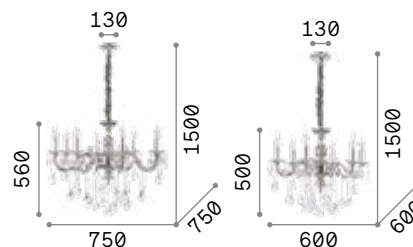

Impero

Cast metal frame with silver antique-like finish. Cut crystal decorative elements. Velvet chain cover.

IP20

IP20

7,500 Kg / 0,0454 m³
E14 max 8 x 40W

5,000 Kg / 0,0340 m³
E14 max 6 x 40W

€ 850

€ 550