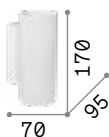

Paul

Metal base with matt varnish finish.
Blown acid-etched and overlay glass
diffuser. Available with white finish.

LED

Bulbs LED G9 3W 3000 K included.
Cod. **209043**

0,560 Kg / 0,0064 m³
G9 max 2x40W

0,540 Kg / 0,0056 m³
G9 max 2x40W

€ 65

€ 65

060620 White

231129 White

3000 K
370 lm

3000 K
370 lm

209043

€ 3,90

209043

€ 3,90

Ovalino

Diffuser composed of circular
elements created from curved and
acid-etched glass sheet.