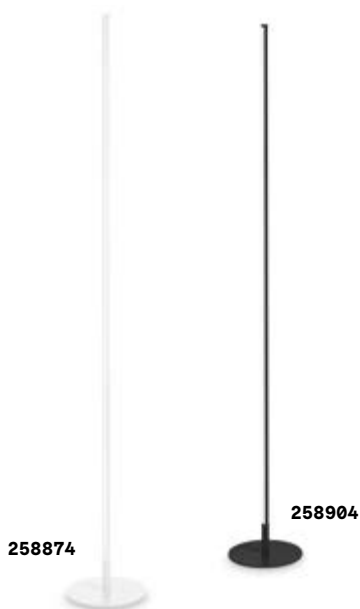

IP20

1,650 Kg / 0,0534 m³
LED 16W / 1350 lm

€ 160

258874 ■ White
258904 ■ Black