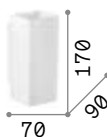

Paul

Metal base with matt varnish finish.
Blown acid-etched and overlay glass
diffuser. Available with white finish.

LED

Bulbs LED G9 3W 3000 K included.
Cod. **209043**

0,560 Kg / 0,0064 m³
G9 max 2x40W

0,540 Kg / 0,0056 m³
G9 max 2x40W

€ 65

€ 65

060620 White

231129 White

3000 K
370 lm

3000 K
370 lm

209043

€ 3,90

209043

€ 3,90

Ovalino

Diffuser composed of circular
elements created from curved and
acid-etched glass sheet.