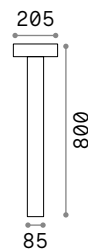

IP44

3,000 Kg / 0,0379 m³
G9 max 4 x 15W

€ 155

153179 ■ White
153162 ■ Anthracit.

4000 K
390 lm
209036 € 3,90