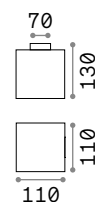

0,400 Kg / 0,0021 m³
G9 max 1x5W

€ 115

213200 White

4000 K
390 lm

209036 € 3,90