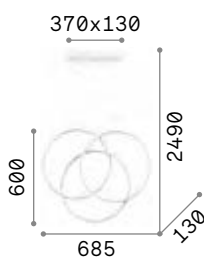

Frame

Matt white or black varnished metal base and frame. Opal colour plastic diffusers. Adjustable in length cables. Direct light emission.

LED LED source 3000 K, 30.000 h life.

IP20

3,500 Kg / 0,1050 m³
LED 82W / 7300 lm

€ 355

269351 White
269337 Black