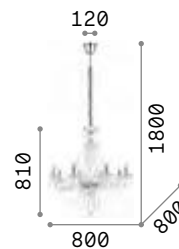

IP20

8,200 Kg / 0,1574 m³
E14 max 8 x 40W

€ 568

168777 Clear

3000 K
470 lm

101224 € 3,00