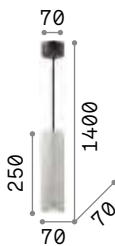

Oak

Metal ceiling cup with matt varnish finish. Concrete diffuser. Electrical cable coated with fabric.

IP20

1,220 Kg / 0,0055 m³
GU10 max 1x 35W

€ 85

150635 Concrete