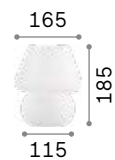

0,650 Kg / 0,0099 m³
E14 max 1x 40W

€ 51

074726 White

3000 K
420 lm

101217 € 3,00