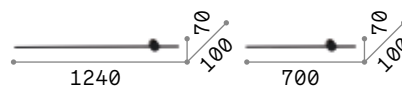

1,200 Kg / 0,0346 m³
LED 20W / 2650 lm

€ 240

265575 ■ White
285108 ■ Black

0,800 Kg / 0,0205 m³
LED 11W / 1650 lm

€ 182

285115 ■ White
265643 ■ Black