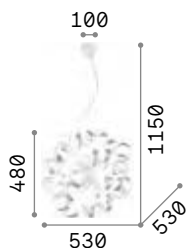

Vortex

Matt white painted metal frame. Hand shaped and hand painted with gold or silver enamel decorative metal elements.