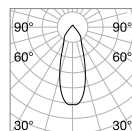

m	lx	øm
1	4671	0,64
2	1168	1,28
3	519	1,93
4	292	2,57
5	187	3,21