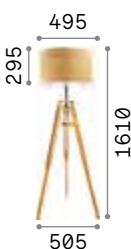

3,870 Kg / 0,1284 m³
E27 max 1x60W

€ 400

137827 ■ Wood

3000 K
1020 lm

101347 € 8,50