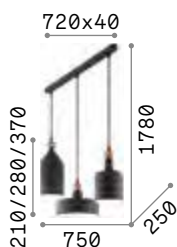

€ 75

231556 White
231563 Black
231570 Brass

3000 K
900 lm

123899 € 7,00

Triade

Powder coated metal ceiling rose and diffuser, white inside. Golden spherical decorative element.

IP20

2,630 Kg / 0,0797 m³
E27 max 3 x 42W