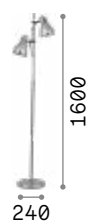

IP20

3,600 Kg / 0,0277 m³
E27 max 2 x 60W

€ 150

042794 ■ Silver
001197 ■ Black

3000 K
910 lm
119571 € 7,00