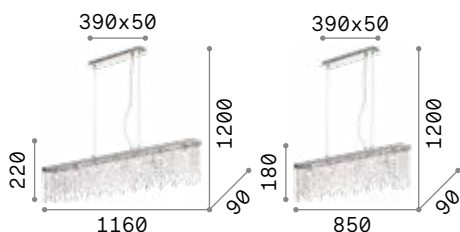

Giada

Chrome metal frame. Cut crystal pendants with octagonal elements and final icicles. Suspension lamps provided with steel cables adjustable in length.

LED Bulbs LED G9 3W 3000 K included.
Cod. 209043

5,500 Kg / 0,0297 m³
G9 max 7 x 40W

€ 570

098739 Clear

209043 € 3,90

4,000 Kg / 0,0217 m³
G9 max 5 x 40W

€ 425

098722 Clear

209043 € 3,90