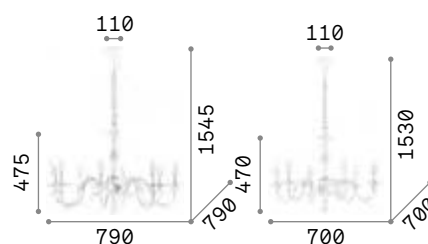

101248 € 3,00

Justine

Metal ceiling rose and frame with casted arms. White matt varnish finish. Velvet chain cover.

IP20

4,550 Kg / 0,3281 m³
E14 max 8 x 40W

€ 495

197524 White

3000 K
430 lm