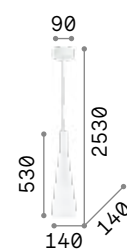

Milk

White enameled elliptical metal frame. White blown and acid-etched glass diffuser. Power cables adjustable in length.

IP20

4,220 Kg / 0,1024 m³
E27 max 3 x 60W

€ 265

030326 White

3000 K
900 lm

123899 € 7,00