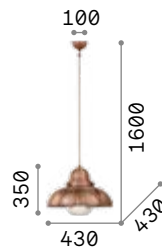

IP20

2,920 Kg / 0,1060 m³
E27 max 1x 60W

€ 200

025315 ■ Copper
025285 ■ Ant. Brass

3000K
910 lm
119571 € 7,00