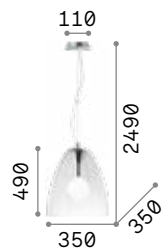

4,370 Kg / 0,1017 m³
E27 max 1x60W

€ 298

016931 Clear
103990 FadeChrome

3000 K
900 lm

101354 € 8,50