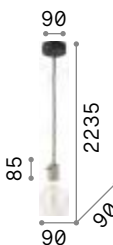

Lamp with integrated switch.

0,220 Kg / 0,0015 m³
E27 max 1x 60W

€ 70

- 163123 Copper
- 163154 Brass
- 163109 Ant. Brass
- 163161 Lead

2200 K
330 lm

223933 € 7,50

Edison

Metal ceiling cup and bulb holder with matt white or black varnish finish. Electrical cable coated with fabric.