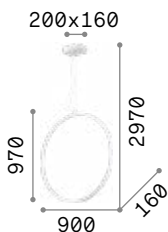

Circus new

Powder-coated metal ceiling cap and frame. Opal polycarbonate external diffuser. PVC electrical cable. Available finishes: white or black.

LED LED source 3000 K, 20.000 h life.

1,190 Kg / 0,0846 m³
LED 40W / 4850 lm

€ 330

291420 White new
291437 Black new