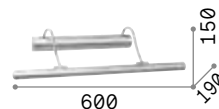

IP20

1,090 Kg / 0,0181 m³
G9 max 4 x 40W

€ 138

017303 Chrome
017297 Nickel
017310 Ant. Brass

3000 K
370 lm
209043 € 3,90