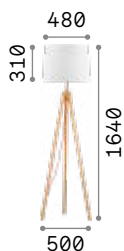

York

Natural wooden tripod stand with metal details. PVC foil shade coated with fabric. Power cable coated with fabric. Available also with white or black shades and frame.

Lamp with integrated switch.

2,810 Kg / 0,0947 m³
E27 max 1x60W

€ 230

121406 ■ White
121437 ■ Black
089805 ■ Wood

3000 K
1020 lm

101347 € 8,50

Klimt

Natural wood tripod. PVC foil shade covered with fabric, chrome metal support.

Lamp with integrated switch.