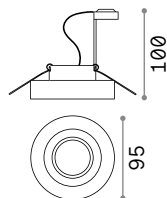

Blues

IP20 GLASS

Ⓜ 60 mm
0,330 Kg/0,0012 m³
Purchase Qty. 3 pieces

GU10 Not included - Recommended bulb 108292

Power	Finish		Code	€
max 50W	Clear		083254	24
	White		113999	24
	Smoky Grey		113982	24