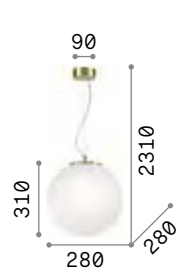

IP20

2,500 Kg / 0,0693 m³
E27 max 1 x 60W

€ 165

241357 White

3000 K
900 lm

123899 € 7,00