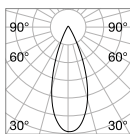

CRI≥90 9W 35° 1000lm 3000K

	Required	Beam	Finish		Code	€	
	LENS	No	20°	Clear		211763	7
			55°	Clear		211770	7
	FILTER HONEYCOMB	No		Black		208671	7
	FILTER ELLIPTICAL	No		Clear		208688	7
	GU10 ADAPTOR WITH LAMPHOLDER INCLUDED - IP20	No		White		208640	16
				Black		208657	16

Light beam: ACCENT

m	lx	øm
1	1653	0,72
2	413	1,44
3	184	2,16
4	103	2,88
5	66	3,60