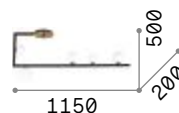

2,800 Kg / 0,1535 m³
G9 max 5 x 15W

€ 278

273631 ■ Black

3000 K
370 lm

209043

€ 3,90

P. 094

P. 413

P. 466

P. 492