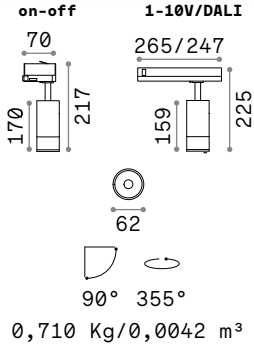

LED COB BRIDGELUX Driver included

Power	Beam	Lumen	CCT	Driver	Finish	Code	€
14 W	20-55°	1550 lm	3000 K	On-Off	White	286594	73
					Black	276182	73
				1-10V	White	302959	116 new
					Black	302942	116 new
				DALI	White	302997	135 new
					Black	302980	135 new