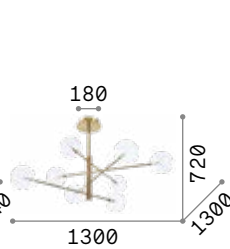

4,460 Kg / 0,1427 m³
G4 max 8 x 2W

€ 750

275178 Chrome new
275215 Brass new