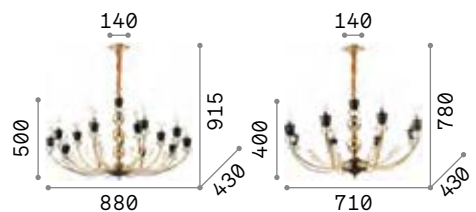

IP20

8,850 Kg / 0,2878 m³
E14 max 15 x 40W

€ 680

206639 Gold

3000 K
470 lm

101224 € 3,00

IP20

4,940 Kg / 0,1454 m³
E14 max 8 x 40W

€ 420

206622 Gold

3000 K
470 lm

101224 € 3,00