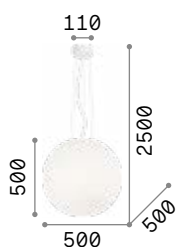

IP20

5,390 Kg / 0,2254 m³
E27 max 1x60W

€ 303

032122 White