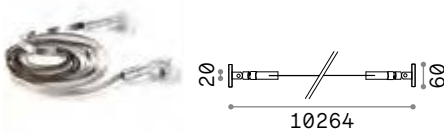

Available finishes: steel, white or black.
Ideal for environments of historical and architectural feature which already have strong personality.

STRIP LED SUPPORT

Length	Weight	Volume	Finish	Code	€
5000 mm	0,35 Kg	0,0234 m ³	Steel	258300	130
			White	302256	130 <small>new</small>
			Black	302263	130 <small>new</small>