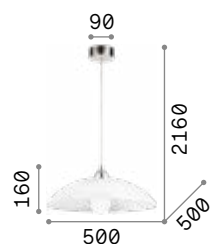

Lana

Transparent glass diffuser with silkscreen decorations inside and sandblasted outside. Chrome metal glass holders.