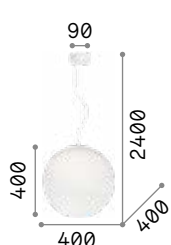

Mapa Riga

White metal frame. White spherical shape blown glass diffuser with painted decoration. Steel cables adjustable in length.

IP20

5,390 Kg / 0,2254 m³
E27 max 1x60W

€ 370

161365 White

3000 K
910 lm

119571 € 7,00