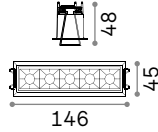

140 x 37 mm
0,240 Kg/0,0008 m³

LED COB OSRAM Driver ON/OFF included

Power	Beam	Lumen	CCT	Finish		Code	€
12 W	29°	1200 lm	3000 K	Black	■ + ■	206219	65
		1250 lm	4000 K	Black	■ + ■	267876	65