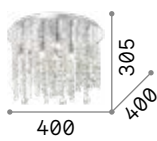

IP20

2,840 Kg / 0,0379 m³
G9 max 8 x 40W

€ 310

052991 Chrome

3000 K
370 lm
209043 € 3,90