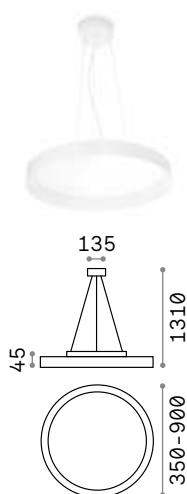

Fly new

Suspended lamp with circular base and powder coated aluminum body. PMMA microprismatic diffuser with glare control (UGR < 19). Integrated LED light source; CRI ≥ 80; protection IP40, insulation class I.

PRO

High-tech product with high quality materials, intended for professional use.

IP40

Protection degree IP40.

Source	LED SMD	UGR	<19
Power	18W / 65W	LED life	50.000 h
Driver included	On/Off	Insulation class	I
Drivers available	1-10V / DALI / Push	IP	40
MacAdam	SDCM 3	Material	Aluminum
CCT	3000 K / 4000 K	Warranty	5 years
CRI	≥80		

LED SMD SAMSUNG Driver TRIDONIC ON/OFF included

Measure	Weight	Volume	Power	Lumen	CCT	Finish	Code	€
ø 350	4,500 Kg	0,0176 m³	18 W	2650 lm	3000 K	White	276564	355
						Black	306704	355 new
				2800 lm	4000 K	White	276571	355
						Black	306711	355 new
ø 450	5,200 Kg	0,0266 m³	26 W	3700 lm	3000 K	White	276588	470
						Black	306728	470 new
				3900 lm	4000 K	White	276595	470
						Black	306735	470 new
ø 600	6,000 Kg	0,0439 m³	53 W	7500 lm	3000 K	White	276601	660
						Black	306742	660 new
				8000 lm	4000 K	White	276618	660
						Black	306759	660 new
ø 900	8,400 Kg	0,0919 m³	65 W	9400 lm	3000 K	White	276625	1210
						Black	306766	1210 new
				9900 lm	4000 K	White	276632	1210
						Black	306773	1210 new