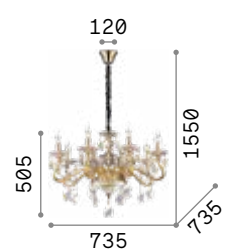

IP20

11,300 Kg / 0,1461 m³
E14 max 8 x 40W

€ 850

141053 Clear
087764 Gold

3000 K
430 lm

101248 € 3,00