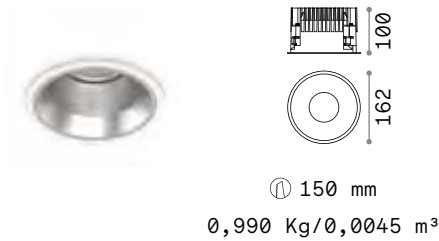

LED COB CITIZEN Driver TRIDONIC ON/OFF included

Power	Beam	Lumen	CCT	Finish	Code	€
28 W	60°	2900 lm	3000 K	White	266510	128
				Black	266572	128
	3150 lm	4000 K	White	266527	128	
			Black	266589	128