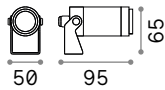

Starlight

Aluminum adjustable tracklight with ceiling or peg installation; dark gray anodized and powder coated surface; integrated energy-efficient LED source with high color rendering; available with 3000k and 4000k color temperature; LED useful life 50.000 h. Optional anti-glare screen.

PRO High-tech product with high quality materials, intended for professional use.

Source	LED COB	Insulation class	III
Power	5,5W / 10W	IP	68
Driver included	No	Material	Aluminum
Drivers available	On/Off		
CCT	3000 K / 4000 K		
CRI	≥80		
LED life	50.000 h		

LED COB BRIDGELUX Driver not included

0,280 Kg/0,0005 m³

Power	Beam	Lumen	CCT	Finish	Code	€
5,5 W	30°	600 lm	3000 K	Dark Gray	248394	120
		670 lm	4000 K	Dark Gray	245041	120

LED COB BRIDGELUX Driver not included