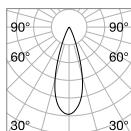

m	lx	øm
1	2410	0,59
2	602	1,19
3	268	1,78
4	151	2,38
5	96	2,98