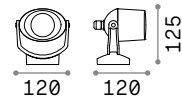

0,500 Kg / 0,0027 m³
GU10 max 1x6W

€ 82

096483 ■ White
096476 ■ Black

4000 K
500 lm

253497 € 4,50

P. 824