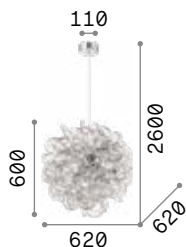

Dust

Tube-shaped handcrafted silver aluminum frame. Electrical cable adjustable in length.

LED Bulbs LED G9 3W 3000 K included.
Cod. 209043

IP20

2,280 Kg / 0,2421 m³

G9 max 12x 40W

€ 735

114361 Silver

3000 K
370 lm

209043 € 3,90