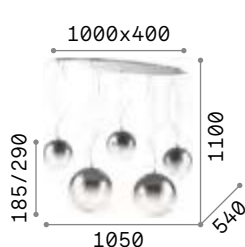

Mapa Fade

Chrome metal ceiling rose and frame. Clear blown spherical glass diffuser with downward faded shade finish. Clear PVC cable. Color: chrome.

IP20

8,700 Kg / 0,2470 m³
E27 max 5x60W

€ 640

140759 FadeChrome

3000 K
910 lm

119571 € 7,00