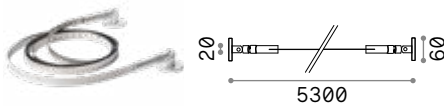

Available finishes: steel, white or black.
Ideal for environments of historical and architectural feature which already have strong personality.

STRIP LED SUPPORT

Length	Weight	Volume	Finish	Code	€
5000 mm	0,35 Kg	0,0234 m ³	Steel	258300	130
			White	302256	130 <small>new</small>
			Black	302263	130 <small>new</small>