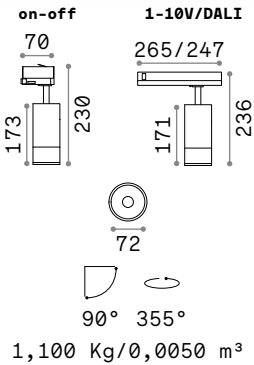

LED COB BRIDGELUX Driver included

Power	Beam	Lumen	CCT	Driver	Finish	Code	€
25 W	20-55°	3000 lm	3000 K	On-Off	White	286600	92
					Black	276243	92
				1-10V	White	302973	135 new
					Black	302966	135 new
				DALI	White	303017	155 new
					Black	303000	155 new