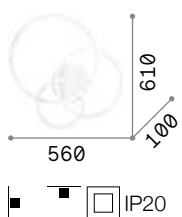

Frame

Matt white or black varnished metal base and frame. Opal colour plastic diffusers. Direct light emission.

LED LED source 3000 K, 30.000 h life.

1,600 Kg / 0,0458 m³
LED 41W / 5250 lm
€ 320

255019 ■ White
269825 ■ Black