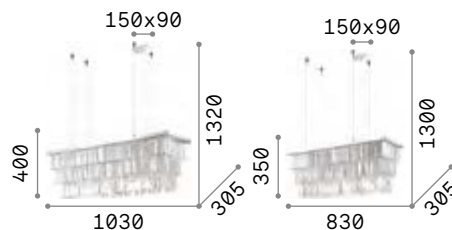

IP20

17,600 Kg / 0,1129 m³
E14 max 8 x 40W

€ 745

166360 Chrome
213583 Gold

IP20

14,490 Kg / 0,0723 m³
E14 max 6 x 40W

€ 632

166322 Chrome

3000 K
470 lm

101224 € 3,00

3000 K
470 lm

101224 € 3,00