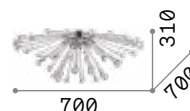

3,500 Kg / 0,0380 m³
G9 max 5 x 40W

€ 500

111117 Smoky Grey

3000 K
370 lm

209043 € 3,90

P. 102