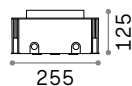

3,250 Kg / 0,0133 m³
LED 13,5W / 1300 Lm

€ 405

277028 ■ Steel