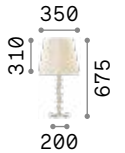

123899 € 7,00

Queen

Gilded metal frame with cut crystal base and decorative elements. PVC foil shade covered with quilted decoration and gold glitters.

Lamp with integrated switch.

2,300 Kg / 0,0886 m³
E27 max 1x60W