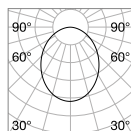

m	lx	øm
1	440	2,14
2	110	4,28
3	48	6,42
4	27	8,56
5	17	10,70