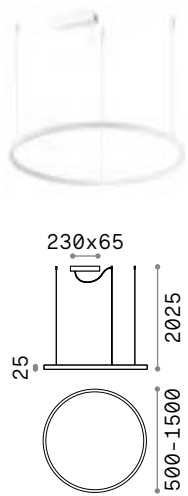

Oracle Slim Round new

Suspended lamp consisting of a thin matt white or black painted aluminum frame and opal polycarbonate diffuser. Available in four different sizes. Integrated LEDs; available in 3000 K and 4000 K color temperatures and ON-OFF or DALI/Push control; CRI ≥ 80; LED useful life 20.000 h; IP20 protection, insulation class II.

Source	LED SMD	LED life	20.000 h
Power	32W / 89W	Insulation class	II
Driver included	On/Off / DALI/Push	IP	20
Drivers available	No	Material	Aluminum
Beam	115°		
CCT	3000 K / 4000 K		
CRI	≥80		

LED SMD Driver included

Measure	Power	Weight	Volume	Driver	Lumen	CCT	Finish		Code	€	
ø 500	32 W	1,400 Kg	0,0376 m³	On-Off	3150 lm	3000 K	White		229461	200	
						3000 K	Black		229492	200	
						3350 lm	4000 K	White		269856	200
						4000 K	Black		304380	200 new	
ø 700	29 W	1,100 Kg	0,0272 m³	DALI/Push	3000 lm	3000 K	White		304373	250 new	
						3000 K	Black		304366	250 new	
						4300 lm	3000 K	White		229485	245
							3000 K	Black		229515	245
ø 900	38 W	1,660 Kg	0,0809 m³	On-Off	4300 lm	4000 K	White		269863	245	
						4000 K	Black		304410	245 new	
						4150 lm	3000 K	White		304403	300 new
							3000 K	Black		304397	300 new
ø 1500	55 W	1,800 Kg	0,2212 m³	On-Off	5400 lm	3000 K	White		229478	300	
						3000 K	Black		229508	300	
						5700 lm	4000 K	White		269870	300
							4000 K	Black		304441	300 new
ø 1500	43 W	1,500 Kg	0,0857 m³	DALI/Push	4600 lm	3000 K	White		304434	360 new	
						3000 K	Black		304427	360 new	
						9000 lm	3000 K	White		265957	490
							3000 K	Black		285061	490
ø 1500	89 W	2,480 Kg	0,4096 m³	On-Off	9000 lm	4000 K	White		285078	490	
						4000 K	Black		304472	490 new	
						7050 lm	3000 K	White		304465	600 new
							3000 K	Black		304458	600 new

Cable length 2500 mm