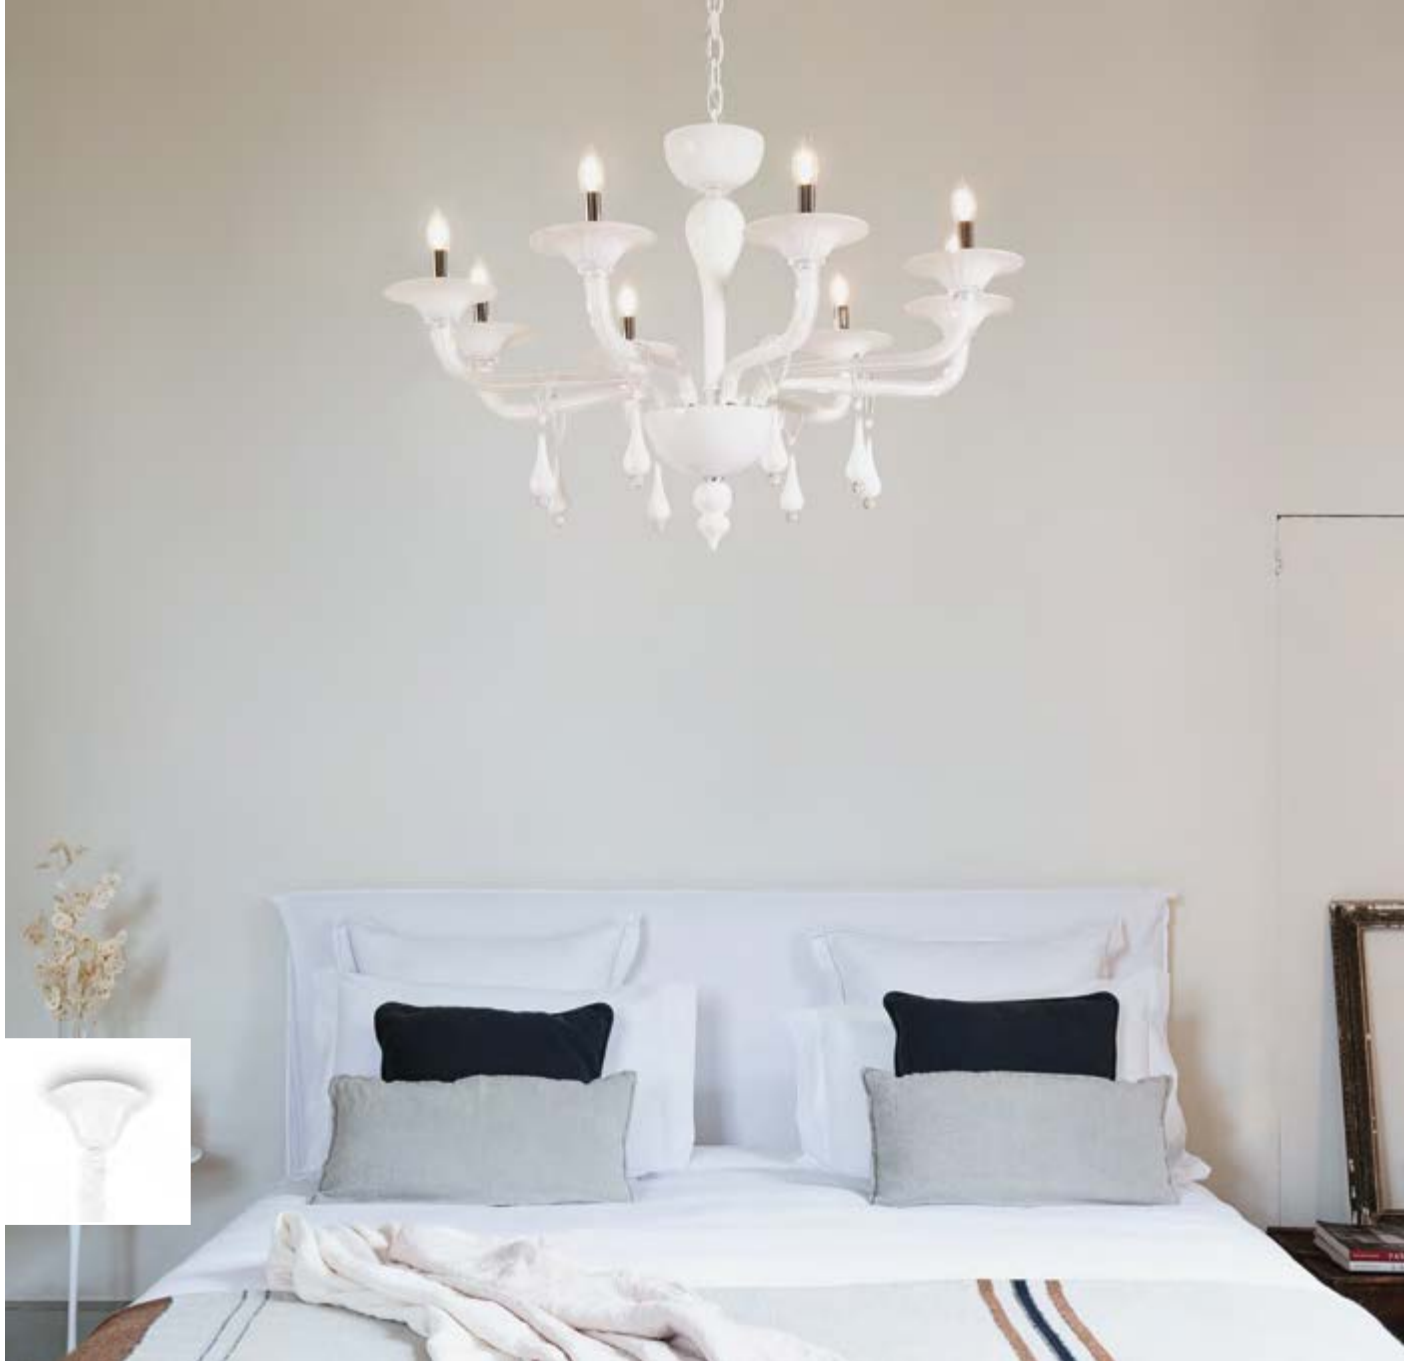

Miramare

Blown and hand finished clear and white glass chandelier. Chrome metal bulb socket covers and details. Velvet chain cover.