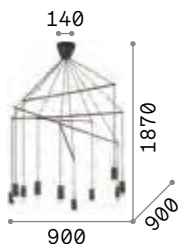

IP20

6,790 Kg / 0,0377 m³

LED 37W / 2800 lm

€ 670

196992 ■ Black

Pop

Metal ceiling cup, frame and bulb socket cover with black matt varnish finish. Cables adjustable in length.

IP20