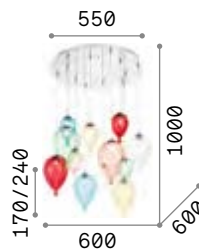

IP20

6,000 Kg / 0,1860 m³
G9 max 12 x 28W

€ 750

100951 Color

3000 K
370 lm

209043 € 3,90