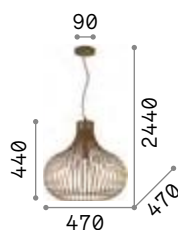

IP20

3,520 Kg / 0,1325 m³
E27 max 1x60W

€ 270

205304 Coffee

2200 K
480 lm

151724 € 8,50