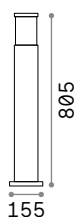

Tronco

Varnished die-cast aluminum body with different finishes: anthracite, white, coffee, grey or black. Pyrex glass diffuser with aluminum elements inside.

IP44

2,490 Kg / 0,0254 m³
E27 max 1x42W

€ 146

- 109138 White
- 026961 Grey
- 026992 Anthracit.
- 004723 Black
- 163741 Coffee

4000 K
490 lm
153957 € 3,00