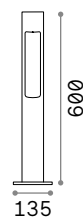

IP44

1,500 Kg / 0,0164 m³
G9 max 1x 15W

€ 160

135205 ■ Anthracit.
246918 ■ Coffee

4000 K
390 lm

209036 € 3,90