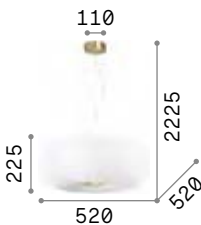

Arizona

Metal frame with satin brass finish. White acid-etched blown glass diffuser with embossed decorative stripes.

LED Bulbs LED GX53 9W 3000 K included.
Cod. 123936