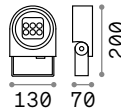

1,190 Kg/0,0042 m³
Cable lenght 2000 mm

LED SMD OSRAM Driver ON/OFF included

Power	Beam	Lumen	CCT	Finish	Code	€
15 W	30°	1280 lm	3000 K	Anthracite	261294	220