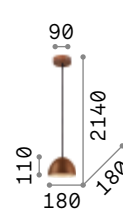

0,530 Kg / 0,0072 m³
E27 max 1 x 60W

€ 85

174204 ■ Corten

3000 K
900 lm

123899 € 7,00