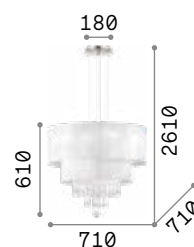

IP20

4,889 Kg / 0,1652 m³
E27 max 6 x 60W

€ 500

068299 White