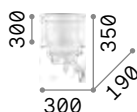

Opera

Chrome frame. PVC foil shade covered with metallic filaments. Cut crystal pendants.

LED LED source 3000 K, 15.000 h life.

ON/OFF Lamp with integrated switch.

IP20

1,550 Kg / 0,0220 m³

E14 max 2x 40W +
LED 1,5W / 55 Lm