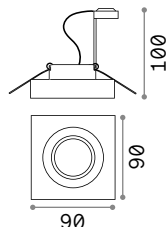

Power	Finish		Code	€
max 50W	Clear		083254	24
	White		113999	24
	Smoky Grey		113982	24

Ⓜ 60 mm
 0,340 Kg/0,0012 m³
Purchase Qty. 3 pieces

GU10 Not included - Recommended bulb 108292

Power	Finish		Code	€
max 50W	Clear		114019	24