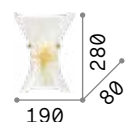

■ IP20

1,080 Kg / 0,0112 m³
E14 max 1x 40W

€ 62

014623 White

3000 K
480 lm

101200 € 3,00