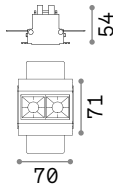

Lika Trimless

75 x 70 mm
0,220 Kg/0,0006 m³

LED COB OSRAM Driver ON/OFF included

Power	Beam	Lumen	CCT	Finish		Code	€
6 W	29°	480 lm	3000 K	Black	■	206202	60
		520 lm	4000 K	Black	■	267890	60