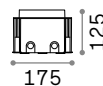

1,980 Kg / 0,0071 m³
LED 10W / 860 Lm

€ 320

277011 ■ Steel