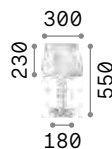

2,000 Kg / 0,0705 m³
E27 max 1x60W

€ 215

059259 White

1,450 Kg / 0,0117 m³
E14 max 1x40W

€ 110

059266 White
197753 Brass