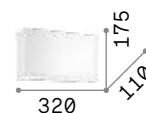

IP20

IP20

1,410 Kg / 0,0166 m³
E27 max 1x60W +
LED 1,5W / 55 lm

1,230 Kg / 0,0166 m³
E27 max 1x60W

€ 115

€ 85

215693 Total White
035949 White
215709 Total Black
035956 Black
103204 Canvas

152851 White

3000 K
900 lm
123899 € 7,00

3000 K
900 lm
123899 € 7,00