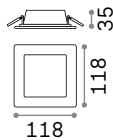

① 100 x 100 mm

0,270 Kg/0,0012 m³

LED SMD AND DRIVER Included

Power	Beam	Lumen	CCT	Finish	Code	€
10 W	110°	1200 lm	3000 K	White	123981	26