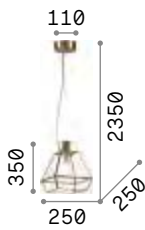

Metal frame with antique brass finish. Clear glass sheets diffuser. Power cable coated with black fabric.

5,000 Kg / 0,1221 m³
E27 max 1x60W

2,200 Kg / 0,0414 m³
E27 max 1x60W

€ 375

€ 265

160085 ■ Ant. Brass