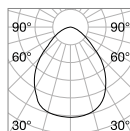

m	lx	øm
1	1511	1,90
2	378	3,80
3	168	5,70
4	94	7,60
5	60	9,50