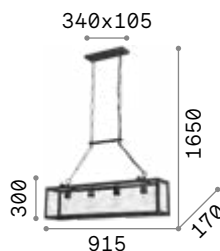

3000 K
370 lm

209043 € 3,90

P. 327

P. 469

Igor

Metal body with matt black enamel finish. Shade made of clear glass slabs.

IP20

8,810 Kg / 0,0941m³
E27 max 4 x 60W