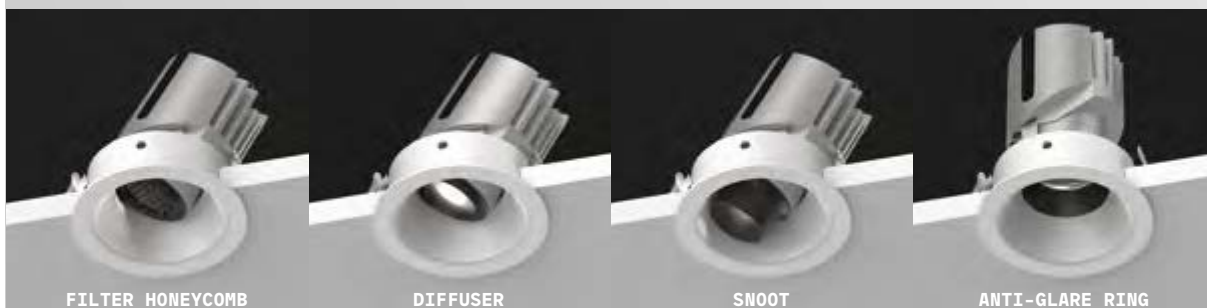

LENS

Required	Beam	Finish	Code	€
No	18°	Clear	287942	4
	45°	Clear	279626	4
No		Black	279718	4
No		Black	279725	3
No		Black	279701	4
No		White	288147	3
		Black	279695	3

FILTER HONEYCOMB

DIFFUSER

SNOOT

ANTI-GLARE RING