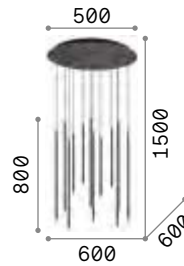

Filo

Powder coated or plated metal base and bodies. Black PVC electrical wires. Colors: white, black or satin brass.

LED Led source 3000 K, 30.000 h life.

263687

263670

263700

IP20

8,600 Kg / 0,1232 m³
LED 25W / 3150 lm

€ 690

263441 White
263434 Black
263663 Brass