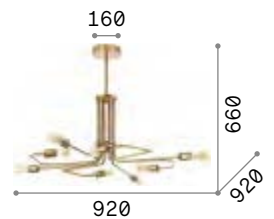

IP20

3,640 Kg / 0,0470 m³
E27 max 8 x 60W

€ 550

242347 ■ Black
160269 ■ Brass

2200 K
370 lm

151687 € 5,50

P. 318

P. 416