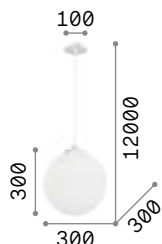

€ 110

226026 White

3000 K
950 lm

101330 € 8,00

Boa

Matt white or black varnished metal frame. Power cable coated with fabric of 12 meter length with 6 cable holders. Blown acid-etched white glass diffuser.