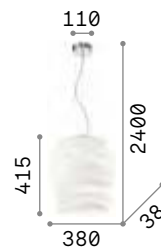

IP20

4,310 Kg / 0,1185 m³
E27 max 1x 60W

€ 200

132365 White

3000 K
900 lm

101354 € 8,50