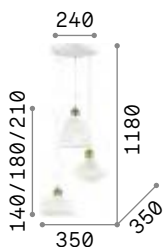

159850 Wood

119571 € 7,00

0,510 Kg / 0,0148 m³
E27 max 1x60W

€ 135

159867 Wood

119571 € 7,00

Lugano

Matt varnished metal ceiling cup. Power cable coated with fabric with antique brass metal bulb socket cover. Ceramic diffuser.