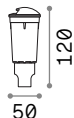

Way

Walkable recessed lamp. High-performance resin body and diffuser: resistant to corrosion, UV and to temperatures between -60° and +90°. Color: black.

LED Bulbs LED G9 2W 3000/4000 K included. Cod. 270104/270111