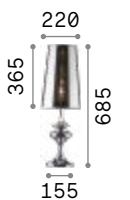

IP20

1,230 Kg / 0,0276 m³
E27 max 1x 60W

€ 126

032436 Chrome

3000 K
910 lm

119571 € 7,00