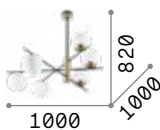

■ □ IP20

3,670 Kg / 0,1017 m³
E14 max 6 x 40W

€ 415

new 289496 ■ Black new

💡 3000 K
420 lm

101217 € 3,00