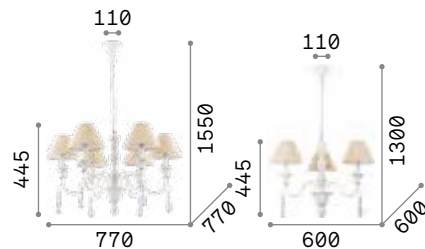

€ 450

035581 White
111872 Black

3000 K
370 lm

101231 € 3,00

Provence

Hand turned wooden frame and metal arms. Matt varnish finish. PVC foil shades coated with large weave fabric.

IP20

3,100 Kg / 0,0700 m³
E14 max 6 x 40W