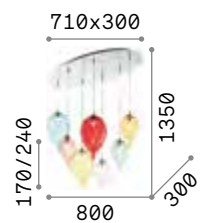

IP20

5,000 Kg / 0,1283 m³
G9 max 7 x 28W

€ 493

100937 Color

3000 K
370 lm

209043 € 3,90