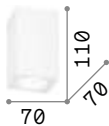

Oak

Gypsum or concrete body.
Adjustable central bulb holder
made of varnished metal.

Item suitable for painting and
varnishing.

1,730 Kg / 0,0082 m³
GU10 max 1x35W

€ 76

150420 White
150437 Concrete

108292 € 4,50

2,210 Kg / 0,0078 m³
GU10 max 1x35W

€ 76

150468 White
150475 Concrete

108292 € 4,50

P. 076

Tower

Plastic installing base with bayonet
system. Total gypsum body. It fits
replaceable GU10 bulbs.

Item suitable for painting and
varnishing.

0,430 Kg / 0,0023 m³
GU10 max 1x35W

€ 39

155869 White

108292 € 4,50

0,620 Kg / 0,0023 m³
GU10 max 1x35W

€ 39

155791 White

108292 € 4,50