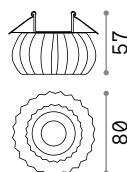

① 55 mm

0,400 Kg/0,0008 m³

G9 Not included - Recommended bulb 209043

Power	Finish	Code	€
max 40W	Clear	107707	20