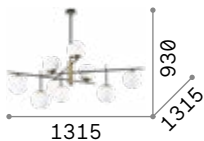

Gourmet new

Matt varnished metal ceiling cap and frame. White blown acid-etched glass diffusers. Available finishes: black and satin brass.

■ □ IP20

5,400 Kg / 0,1765 m³
E14 max 9 x 40W

€ 615

289489 ■ Black