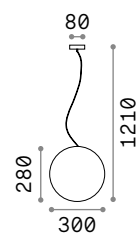

IP44

1,360 Kg / 0,0338 m³
E27 max 1x60W

€ 110

135991 White

4000 K
1000 lm

151991 € 2,50

P. 783