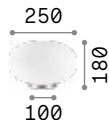

IP20

1,200 Kg / 0,0287 m³
G9 max 1x40W

€ 102

086804 White

3000 K
370 Lm

209043

€ 3,90

P. 155

P. 285