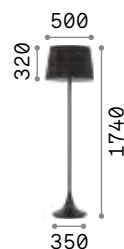

IP20

7,120 Kg / 0,1879 m³
E27 max 1x60W

€ 300

110233   White
032382   Chrome
110240   Black

3000 K
1020 lm

101347 € 8,50

P. 188

P. 471