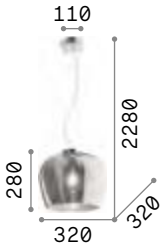

LED LED source 3000 K, 20.000 h life.

IP20

8,600 Kg / 0,2150 m³
LED 60,2W / 5300 lm

€ 415

224541 White

Blossom

Chrome metal frame and ceiling cup. Clear blown glass diffuser with amber or smoky finish. Clear PVC power cable.