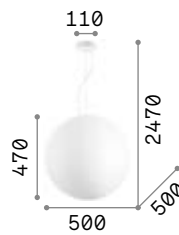

IP20

1,780 Kg / 0,1662 m³
E27 max 1x 25W

€ 360

226040 White

3000 K
950 lm

101330 € 8,00