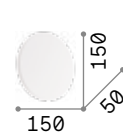

0,390 Kg / 0,0018 m³
LED 9,5W / 830 lm

€ 88

195704 White
195742 Black