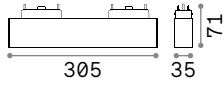

Arca Wide

LED SMD SAMSUNG

Power	Beam	Lumen	CCT	Finish		Code	€
13W	98°	1900 lm	3000 K	Black	■	222943	105
		2000 lm	4000 K	Black	■	223025	105

0,410 Kg/0,0025 m³