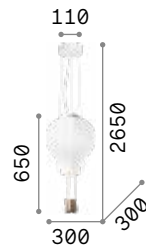

IP20

2,420 Kg / 0,1013 m³
E27 max 1x 42W

€ 155

179858 White

3000 K
900 lm

123899 € 7,00