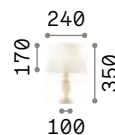

Resin body with hand modelled metal arms. Hand decorated with gold-leaf and antiqued effect.

Lamp with integrated switch.

012889

020853

IP20

1,220 Kg / 0,0216 m³
E14 max 1x 40W

€ 135

012889 White
020853 Gold