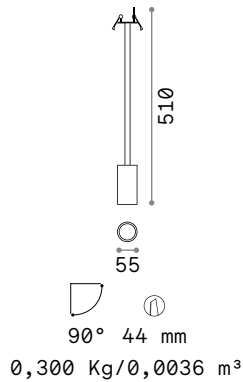

GU10 Bulbs LED GU10 7W 3000 K included. Code 123943

Power	Finish	Code	€
max 28W	White	296401	36 new
	Black	296395	36 new