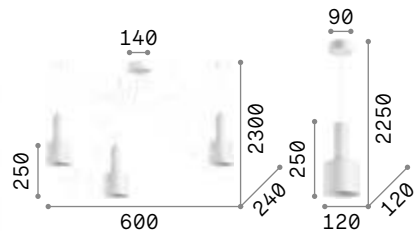

IP20

0,450 Kg / 0,0054 m³
LED 7W / 580 lm

€ 96

285122 ■ Nickel
279770 ■ Black
279794 ■ Brass

Holly

Metal ceiling rose and diffusers with brushed brass finish or powder coated with white or black finish. Power cables coated with fabric.