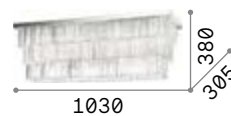

Martinez

Chromed or golden metal frame.
Decorative elements with fob-chains composed of octagons and transparent cut-crystals bars.

166285

213569

IP20

17,500 Kg / 0,0807 m³
E14 max 8 x 40W

€ 770

166285 Chrome
213569 Gold