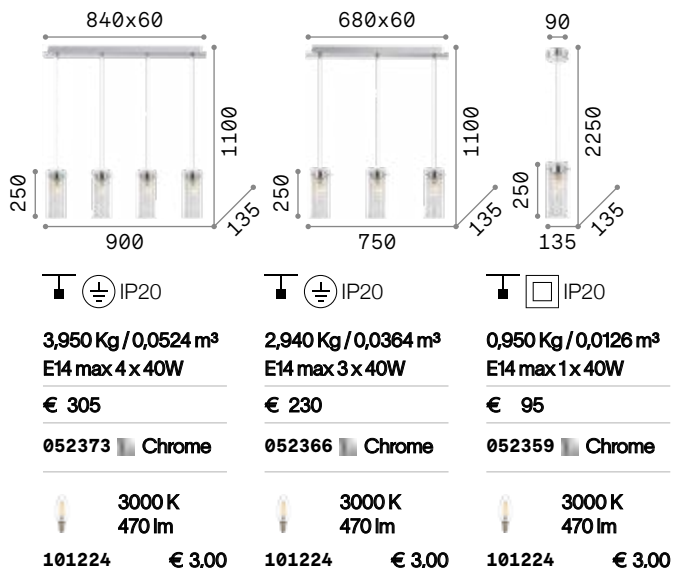

Metal frame with matt black enamel finish. Antique brass metal lamp socket covers and screws. Diffusers can be individually adjusted by means of a counterweight system.

IP20

6,760 Kg / 0,0582 m³
E27 max 3x 60W

2200 K
370 lm

151687 € 5,50

Flam

Chrome metal frame. Clear Pyrex glass diffuser, frosted in the central part.

IP20

1,330 Kg / 0,0164 m³
E27 max 1x 60W

€ 68

027364 White

Iguazù

Chrome metal frame. Pyrex glass diffuser with octagonal crystal pendants. Suspension lamps with cables adjustable in length with automatic devices.

Gocce

Chrome metal frame. Tubular Pyrex glass diffuser. Octagonal decorative elements and cut crystal drops. Power cables adjustable in length.