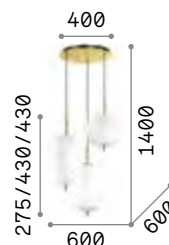

IP20

8,600 Kg / 0,2150 m³
LED 60,2W / 5300 lm

€ 415

224541 White