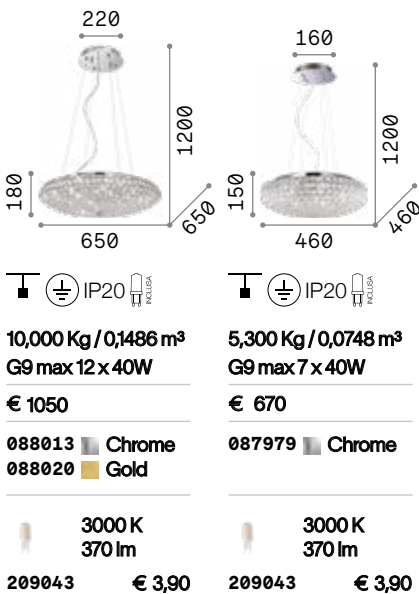

King

Diffuser composed of chrome or golden metal rings with octagonal crystals set inside. Steel cables adjustable in length with automatic devices.

LED Bulbs LED G9 3W 3000 K included. Cod. **209043**

P. 334