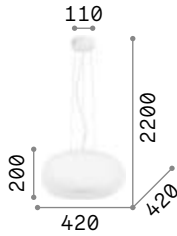

P. 283

P. 375

P. 460

Glory

Satin nickel frame. White acid-etched blown glass diffuser. Pendant lamps provided with steel cables adjustable in length with automatic blocking mechanisms.

Ulisse

Metal frame coated with matt white enamel. Blown acid-etched white glass diffuser. Suspension models provided with steel cables adjustable in length with automatic blocking mechanisms.