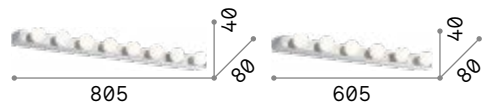

Privè

Totally metal body with different finishes. The absence of diffuser allows putting on a wide range of E14 bulbs.

159423

045627

159508

179681