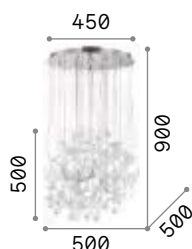

Bollicine

Decorative elements composed of metal wires with clear and white or clear and chrome blown glass bubbles.

LED Bulbs LED G9 3W 3000 K included.
Cod. **209043**