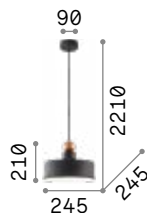

IP20

0,960 Kg / 0,0169 m³
E27 max 1 x 42W

€ 75

221489 ■ Dark Grey

3000 K
900 lm

123899 € 7,00