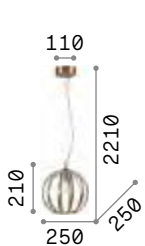

152776 ■ Ant. Brass

119571 € 7,00

119571 € 7,00

Rondo

Metal frame with antique brass finish. Clear glass sheets diffuser. Steel cable adjustable in length.

3,910 Kg / 0,1237 m³
E27 max 1x60W

1,970 Kg / 0,0403 m³
E27 max 1x60W