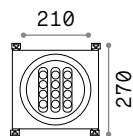

4,400 Kg / 0,0242 m³
LED 20W / 1950 Lm

€ 530

277035 ■ Steel