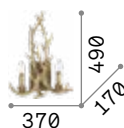

Firenze

Resin body with hand modelled metal arms. Hand decorated with gold-leaf and antiqued effect.

■ IP20

2,050 Kg / 0,0405 m³

E14 max 2x40W

€ 158

012902 White

020846 Gold

101248 € 3,00

P. 238

P. 481

P. 531

012902

020846

Chalet

Metal frame and bearing structure. Handcrafted and hand painted resin decorative elements. An accurate reproduction of horns and carved wood.

■ IP20

1,770 Kg / 0,0759 m³

E14 max 2x40W

€ 205

115511 Beige

101224 € 3,00

P. 242

P. 480