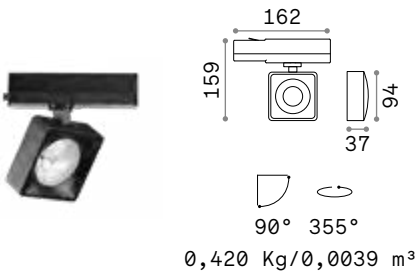

LED COB CREE Driver PHILIPS ON/OFF included

Power	Beam	Lumen	CCT	Finish	Code	€
22 W	36°	1750 lm	3000 K	White	296364	135 new
				Black	296357	135 new

Link - Page 650

Light beam: ACCENT