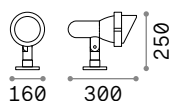

Terra

Cast aluminum painted frame.
Adjustable body. Transparent
Pyrex glass diffuser.

160

300

250