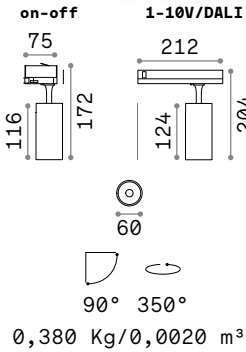

Fox 15W

LED COB BRIDGELUX Driver included

CRI ≥ 80

Power	Beam	Lumen	CCT	Driver	Finish	Code	€
15W	41°	1700 lm	3000 K	On-Off	White	250434	55
					Black	250427	55
					Brass	283937	55 <i>new</i>
		1750 lm		White	267784	55	
				Black	267777	55	

CRI ≥ 90

Power	Beam	Lumen	CCT	Driver	Finish	Code	€	
15W	41°	1400 lm	3000 K	On-Off	White	285382	55	
					Black	285375	55	
					1-10V	White	302560	90 <i>new</i>
				DALI	Black	302553	90 <i>new</i>	
					White	302584	110 <i>new</i>	
					Black	302577	110 <i>new</i>	

LENS*

SINGLE CONNECTION

Required	Beam	Driver	Finish	Code	€
No	15°		Clear	302751	5 <i>new</i>
No		On/Off	White	170145	27
No			Black	170152	27

Light beam: ACCENT

m	lx	øm
1	3204	0,80
2	801	1,60
3	356	2,40
4	200	3,20
5	128	4,00

CRI ≥ 80 15W 41° 1500lm 3000K

* The optional lens must be ordered in concomitance with the product and will be mounted inside the product as replacement for the default one.