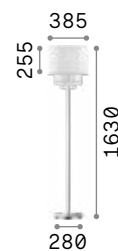

IP20

5,720 Kg / 0,0770 m³
E27 max 1x60W

€ 315

068275 White

3000 K
900 lm

101354 € 8,50

P. 194

P. 434

P. 483