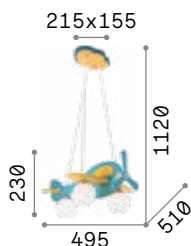

Avion

Matt painted wooden body and ceiling cup. Chrome metal details. Blown and acid-etched white glass diffusers.

IP20

2,440 Kg / 0,0618 m³
E14 max 3x 40W

€ 190

136325 ■ Blue
136318 ■ Red

3000 K
420 lm

101217 € 3,00