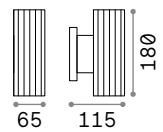

■ IP44

0,610 Kg / 0,0016 m³
GU10 max 2 x 28W

€ 40

129457 White
129440 Grey
129433 Black

4000 K
500 lm
253497 € 4,50