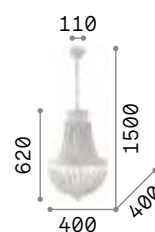

IP20

5,300 Kg / 0,0387 m³
E14 max 5 x 40W

€ 415

162737 White

3000 K
420 lm

101217 € 3,00