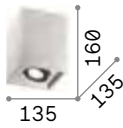

Oak

Gypsum or concrete body.
Adjustable central bulb holder
made of varnished metal.

Item suitable for painting and
varnishing.

1,730 Kg / 0,0082 m³
GU10 max 1x35W

€ 76

150420 White
150437 Concrete

108292 € 4,50

2,210 Kg / 0,0078 m³
GU10 max 1x35W

€ 76

150468 White
150475 Concrete

108292 € 4,50

P. 076

Tower

Plastic installing base with bayonet
system. Total gypsum body. It fits
replaceable GU10 bulbs.

Item suitable for painting and
varnishing.

0,430 Kg / 0,0023 m³
GU10 max 1x35W

€ 39

155869 White

108292 € 4,50

0,620 Kg / 0,0023 m³
GU10 max 1x35W

€ 39

155791 White

108292 € 4,50