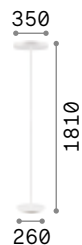

7,740 Kg / 0,0710 m³
GX53 max 4 x 15W

€ 350

177199 ■ White
177205 ■ Black

3000 K
910 lm
123936   **€ 6,00**