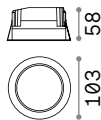

Basic Wide

① 90 mm
0,370 Kg/0,0017 m³

LED SMD SAMSUNG Driver PHILIPS ON/OFF included

Power	Beam	Lumen	CCT	Finish	Code	€
10 W	85°	1150 lm	3000 K	White	193519	65
		1200 lm	4000 K	White	193403	65