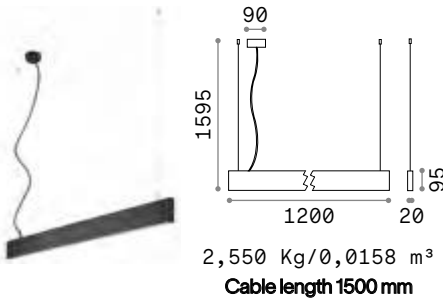

Linus

Linear aluminum lamp with direct and indirect light. The lamp is modular and can be used individually or in a continuous line. Integrated LED, starting binning ≤ 3-Step MacAdam; CRI ≥ 80; protection IP20, insulation class I. Dimmable power supply 1-10V integrated as standard.

Source	LED SMD	LED life	50.000 h
Power	32W	Insulation class	I
Driver included	1-10V	IP	20
Drivers available	No	Material	Aluminum
MacAdam	SDCM 3	Warranty	5 years
CCT	3000 K/ 4000 K		
CRI	≥80		

LED SMD Up-light included - Driver 1-10V included

Power	Beam	Lumen	CCT	Finish	Code	€
32 W	104°	3450 lm	3000 K	White	241968	220
				Black	241975	220
	3600 lm	4000 K	White	268231	220	
			Black	268217	220	

UP-LIGHT INFO

Power	Beam	Lumen	CCT
32 W	104°	3450 lm	3000 K
		3600 lm	4000 K