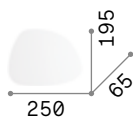

Peggy

Powder coated metal base and frame with white finish. Satin acrylic diffuser. Indirect light emission.

LED LED source 3000 K, 50.000 h life.

■ IP20

0,710 Kg / 0,0068 m³
LED 16,5W / 1500 Lm

€ 170

257242 White