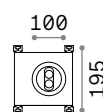

1,460 Kg / 0,0129 m³
LED 5,5W / 430 Lm

€ 210

277004 ■ Steel

LED LED source 3000 K, 50.000 h life.