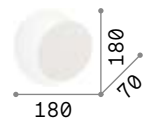

Powder coated metal body with gold or silver leaf finish. The diffuser can be reclined up to 90°.

LED LED source 3000 K, 30.000 h life.

238951

238975

238944

180

IP20

0,440 Kg / 0,0029 m³
LED 7,5W / 700 lm