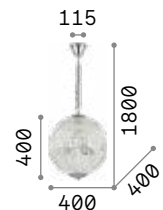

8,340 Kg / 0,1260 m³
G9 max 6 x 40W

€ 720

092911 ■ Chrome

3000 K
370 lm
209043 € 3,90