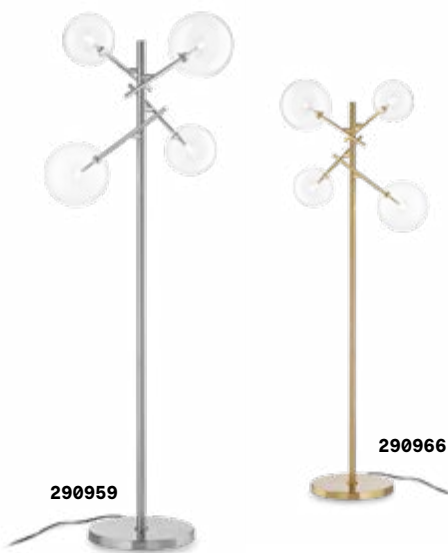

Metal frame and electrified arms with chrome or antiqued brass finish. Transparent blown glass diffusers.

Bulbs LED G4 2W 3000 K included.
Cod. **222257**

Lamp with integrated switch.

P. 098

P. 417

6,500 Kg / 0,0882 m³
G4 max 4 x 2W