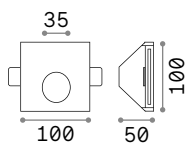

Walky

☐ IP20
☒ CRI ≥ 90
50.000 h GYPSUM

☐ 100 x 100mm

0,580 Kg/0,0009 m³

LED SMD AND DRIVER Included

Power	Lumen	CCT	Finish	Code	€
1W	55 lm	3000 K	White	249834	63