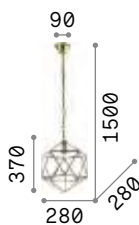

2,580 Kg / 0,0589 m³
E27 max 1x 60W

€ 225

168852 Ant. Brass

2200 K
500 lm

151717 € 8,90