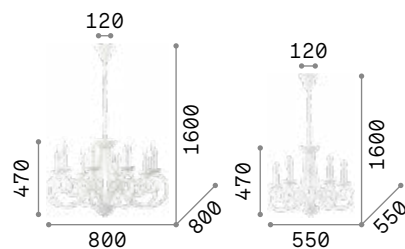

IP20

4,300 Kg / 0,1593 m³
E14 max 8 x 40W

€ 500

092782 White

3000 K
470 lm

101224 € 3,00

IP20

2,200 Kg / 0,0773 m³
E14 max 5 x 40W

€ 320

092751 White

3000 K
470 lm

101224 € 3,00