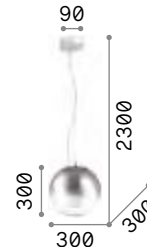

IP20

1,920 Kg / 0,0630 m³
E27 max 1x60W

€ 165

140728 FadeChrome

3000 K
910 lm

119571 € 7,00