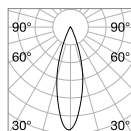

m	lx	øm
1	4788	0,51
2	1197	1,03
3	532	1,55
4	299	2,06
5	191	2,58