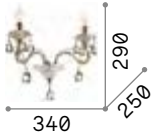

Negresco

Metal frame with chrome or golden finish. Golden version with blown and gilded inside glass arms. Main structure composed of cut crystal blocks. Clear glass and cut crystal decorative elements.

IP20

2,320 Kg / 0,0324 m³
E14 max 2x40W

€ 160

141046 Clear
087757 Gold

3000 K
430 lm

101248 € 3,00 P. 218