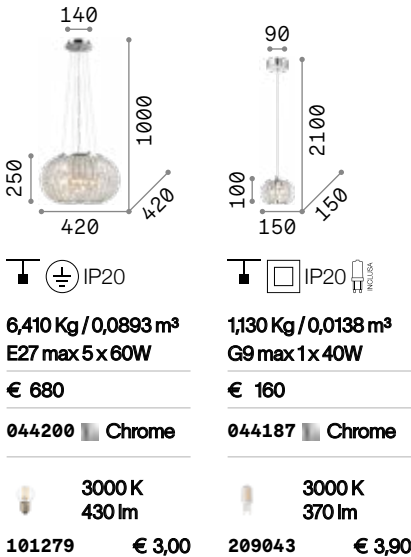

Calypso

Chrome metal frame. Cut crystal decorative elements. Suspension lamps with steel wires adjustable in length with automatic devices.

LED Bulbs LED G9 3W 3000 K included in model **044187**. Cod. **209043**

P. 432