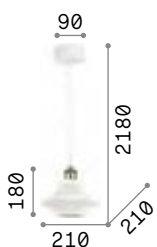

0,850 Kg / 0,0090 m³
E27 max 1x60W

€ 138

206806 White

123899 € 7,00