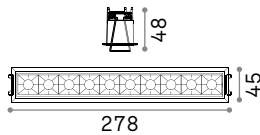

273 x 37 mm
0,480 Kg/0,0016 m³

LED COB OSRAM Driver ON/OFF included

Power	Beam	Lumen	CCT	Finish		Code	€
20 W	29°	1750 lm	3000 K	Black	■ + ■	206233	110
		1850 lm	4000 K	Black	■ + ■	267883	110

DIMMABLE DRIVER* Optional

Model	Control	Power	Output	Measure (LxHxW)	Code	€
Lika 6 W	DALI	10 W	700 mA	135 x 20 x 30 mm	267982	56
Lika 12 W	DALI	12 W	700 mA	135 x 20 x 30 mm	267999	56
Lika 20 W	DALI/Push	25 W	600 mA	167 x 32 x 41 mm	268002	104

Light beam: ACCENT