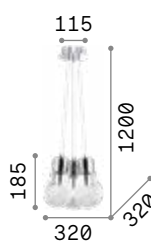

IP20

2,150 Kg / 0,0458 m³
E27 max 3x60W

€ 200

081762 Clear

3000 K
910 lm

119571 € 7,00