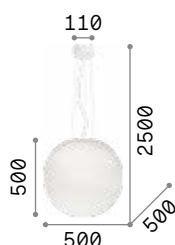

Mapa Riga

White metal frame. White spherical shape blown glass diffuser with painted decoration. Steel cables adjustable in length.

IP20

5,390 Kg / 0,2254 m³
E27 max 1x60W

€ 370

161365 White

3000 K
910 lm

119571 € 7,00