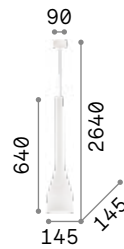

Flut

Blown overlay frosted glass diffuser: white inside and coloured outside. Cable adjustable in length.