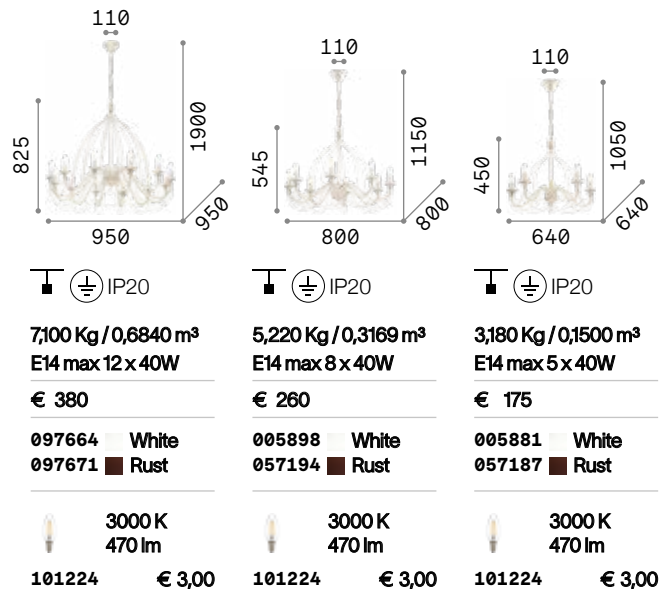

Corte

Totally handcrafted metal frame. Hand painted finish with antiqued effect. Available versions: white or rusty effect.