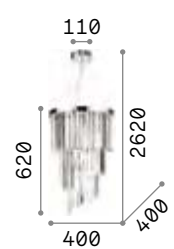

IP20

10,000 Kg / 0,1136 m³
E14 max 8 x 40W

€ 550

117737 Chrome

3000 K
470 lm
101224 € 3,00