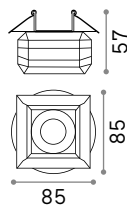

Soul

IP20 CRYSTAL

① 55 mm

0,340 Kg/0,0009 m³

G9 Not included - Recommended bulb 209043

Power	Finish	Code	€
max 40W	Clear	107691	20