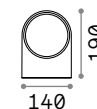

Iko

Powder coated die-cast aluminum body. Tempered and frosted clear glass up-and-down double diffuser. Available finishes: anthracite, white or grey.

018515

092218

018522

IP54

0,600 Kg / 0,0040 m³
E27 max 1x60W

€ 55

018522 White
092218 Grey
018515 Anthracit.

4000 K
600 lm

151960 € 2,50