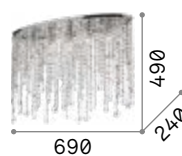

■ IP20

3,820 Kg / 0,0225 m³
E14 max 5 x 40W

€ 340

008455 ■ Chrome

3000 K
470 lm

101224 € 3,00