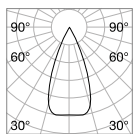

m	lx	øm
1	3204	0,80
2	801	1,60
3	356	2,40
4	200	3,20
5	128	4,00