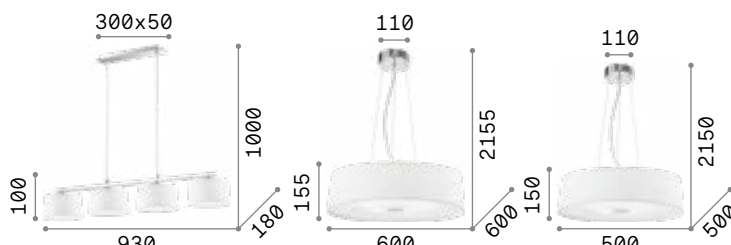

123899 € 7,00

123899 € 7,00

Hilton

Chrome metal frame. PVC foil shade covered with fabric. Transparent, sandblasted bottom glass diffuser. Pendant lamps provided with cables adjustable in length.

LED Bulbs LED G9 3,2W
3000 K included in **075495** model.
Cod. **209043**