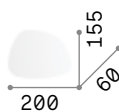

■ IP20

0,520 Kg / 0,0030 m³
LED 10,5W / 1080 Lm

€ 110

257235 White