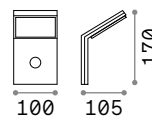

Style

Powder coated aluminum body.
Opal color plastic shade. Integrated
LED source. AP Sensor model
with PIR sensor. Available finishes:
anthracite or white.

LED LED source 3000/4000 K, 30.000 h life.

Lamp with presence detector included PIR (Passive InfraRed).

■ IP54

■ IP54

0,390 Kg / 0,0018 m³
LED 9W / 1050/1150 lm

0,400 Kg / 0,0018 m³
LED 9,5W / 1050/1150 lm

€ 133

€ 165

269139	White	3000K	269146	White	3000K
221502	White	4000K	209852	White	4000K
246857	Anthracit.	3000K	246864	Anthracit.	3000K
209845	Anthracit.	4000K	221519	Anthracit.	4000K