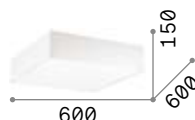

Ritz

Enameled metal base. PVC foil shade and lower diffuser panel covered with fabric.

1,710 Kg / 0,0968 m³
E27 max 4 x 60W

€ 250

152912 White

3000 K
900 lm
123899 € 7,00