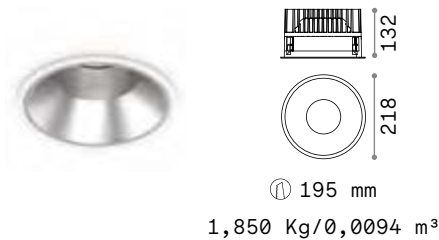

LED COB CITIZEN Driver TRIDONIC ON/OFF included

Power	Beam	Lumen	CCT	Finish	Code	€
42 W	60°	4150 lm	3000 K	White	266534	180
				Black	266596	180
	4500 lm	4000 K	White	266541	180	
			Black	266602	180	

Model	Required	Finish	Code	€
REFLECTOR Off 15 W	No	Black	266619	15
Off 28 W	No	Black	266626	23
Off 42 W	No	Black	266633	24

DIMMABLE DRIVER* Optional

Model	Control	Power	Output	Measure (LxHxW)	Code	€
Off 15 W	1-10V/Push	20 W	350 mA	105 x 20 x 50 mm	266657	70
	DALI	20 W	350 mA	105 x 20 x 50 mm	266701	70
Off 28 W	1-10V/Push	22 W	700 mA	100 x 20 x 65 mm	266671	95
	DALI	32 W	700 mA	100 x 20 x 65 mm	266725	95
Off 42 W	1-10V	42 W	1050 mA	120 x 20 x 75 mm	266688	115
	DALI/Push	45 W	1050 mA	150 x 30 x 43 mm	266732	110

Light beam: WIDE

CRI≥90 15W 50° 1100lm 3000K

CRI≥90 28W 60° 2300lm 3000K

CRI≥90 42W 60° 4600lm 3000K

* The dimmable power supplies must be ordered in concomitance with the product and will be included inside the fittings by replacing the on-off power supply.