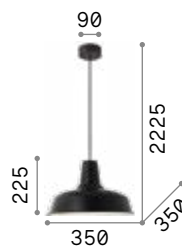

IP20

1,200 Kg / 0,0356 m³
E27 max 1x 42W

€ 127

102047 White
102054 Aluminum
093659 Black
093697 Copper

3000 K
950 lm
101330 € 8,00