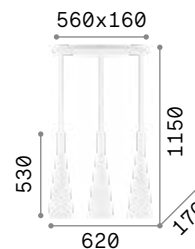

Milk

White enameled elliptical metal frame. White blown and acid-etched glass diffuser. Power cables adjustable in length.

IP20

4,220 Kg / 0,1024 m³
E27 max 3 x 60W

€ 265

030326 White

3000 K
900 lm

123899 € 7,00