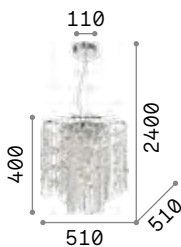

Evasione

Cut crystal pendants. Steel cables adjustable in length with automatic device.

LED Bulbs LED G9 3W 3000 K included.
Cod. **209043**

7,100 Kg / 0,1082 m³
G9 max 10 x 40W

5,900 Kg / 0,0706 m³
G9 max 8 x 40W

€ 570

€ 470

044767 Chrome

044774 Chrome

3000 K
370 lm

3000 K
370 lm

209043 € 3,90

209043 € 3,90