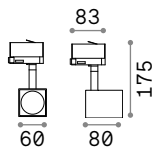

0,250 Kg/0,0016 m³

GU10 Not included - Recommended bulb 108292

Power	Finish		Code	€
max 50W	White		229706	44
	Black		229720	44
	Brass		269634	44

P. 310 P. 404

0,300 Kg/0,0027 m³

GU10 Not included - Recommended bulb 108292