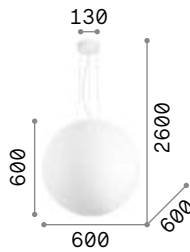

IP20

2,750 Kg / 0,2746 m³
E27 max 1x 60W

€ 475

272139 White

3000 K
2180 lm

151786 € 8,00