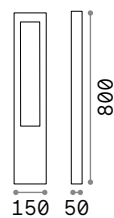

IP44

1,150 Kg / 0,0092 m³
G9 max 1x15W

€ 180

- 136035 White
- 136042 Grey
- 136028 Anthracit.
- 136059 Black
- 213361 Coffee

4000 K
390 lm
209036 € 3,90