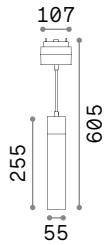

Arca Pendant

0,740 Kg/0,0056 m³

LED COB CITIZEN UGR <13

Power	Beam	Lumen	CCT	Finish		Code	€
15 W	34°	1550 lm	3000 K	Black	■	222981	180
		1650 lm	4000 K	Black	■	223063	180

Cables length 350 mm

LENS

Required	Beam	Code	€
No	18°	223285	8