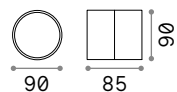

0,500 Kg / 0,0012 m³
LED 7W / 610/650 lm

€ 87

285474	White	3000K
285481	White	4000K
285450	Anthracit.	3000K
285467	Anthracit.	4000K
285504	Black	4000K
285498	Coffee	4000K