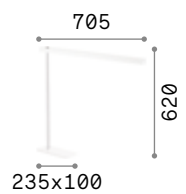

IP20

2,220 Kg / 0,0084 m³
LED 6,3W / 400 lm

€ 185

147642 ■ White
147659 ■ Black