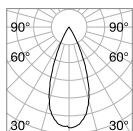

m	lx	Øm
1	2067	0,77
2	517	1,54
3	230	2,30
4	129	3,07
5	83	3,84