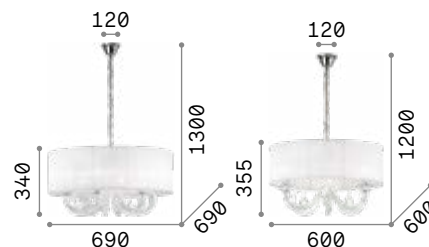

3000 K
900 lm

123899 € 7,00

P. 434 P. 483 P. 529

Swan

Chrome metal frame. Hand-shaped blown glass body. Cut crystal decorative elements. Pleated organza shade. Velvet chain cover.

IP20

6,420 Kg / 0,2708 m³
E14 max 6 x 40W