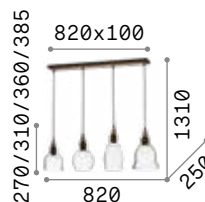

IP20

4,090 Kg / 0,0983 m³
E27 max 4x 60W

€ 415

122557 ■ Black

3000 K
910 lm
119571 € 7,00