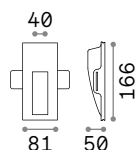

☐ 81 x 166 mm

0,580 Kg/0,0012 m³

LED SMD AND DRIVER Included

Power	Lumen	CCT	Finish	Code	€
1W	55 lm	3000 K	White	249827	63

Light beam: **ASYMMETRICAL**