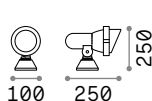

100

250

250

■ IP65

■ IP65

1,140 Kg / 0,0091 m³
E27 max 1x42W

0,530 Kg / 0,0024 m³
GU10 max 1x28W

€ 85

€ 45

046167 ■ Anthracit.

046181 ■ Anthracit.

4000 K
600 lm

151960

€ 2,50

4000 K
500 lm

253497

€ 4,50

P. 826

Gas

Powder coated die-cast aluminum
body. Tempered and sandblasted
clear glass diffuser. Available
finishes: anthracite, white, coffee
or black.