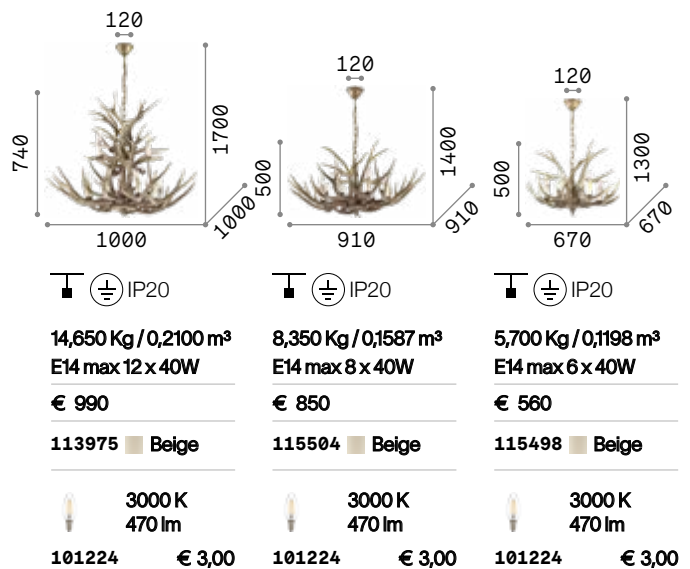

€ 170

115979 ■ Ant. Brass

3000 K
910 lm

119571 € 7,00

P. 440

Chalet

Metal frame and bearing structure.
Handcrafted and hand painted
resin decorative elements. An
accurate reproduction of horns and
carved wood.