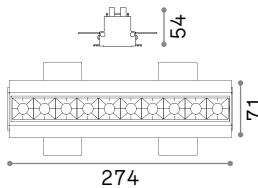

278 x 70 mm
0,720 Kg/0,0023 m³

LED COB OSRAM Driver ON/OFF included

Power	Beam	Lumen	CCT	Finish		Code	€
20 W	29°	1750 lm	3000 K	Black	■	206240	151
		1850 lm	4000 K	Black	■	267913	151

DIMMABLE DRIVER* Optional

Model	Control	Power	Output	Measure (LxHxW)	Code	€
Lika 6 W	DALI	10 W	700 mA	135 x 20 x 30 mm	267982	56
Lika 12 W	DALI	12 W	700 mA	135 x 20 x 30 mm	267999	56
Lika 20 W	DALI/Push	25 W	600 mA	167 x 32 x 41 mm	268002	104

Light beam: ACCENT

m	lx	øm
1	2786	0,58
2	696	1,16
3	309	1,74
4	174	2,32
5	111	2,90

CRI≥90 12,5W 29° 1100lm 3000K

* The dimmable power supplies must be ordered in concomitance with the product and will be included inside the fittings by replacing the on-off power supply.