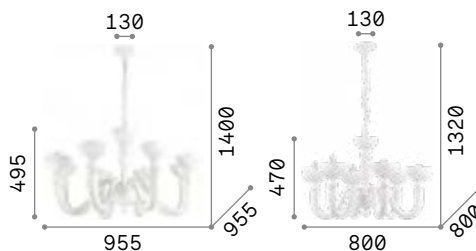

IP20

11,710 Kg / 0,1953 m³
E14 max 8 x 28W

€ 900

094007 White

3000 K
420 lm

101217 € 3,00

IP20

8,110 Kg / 0,1547 m³
E14 max 6 x 28W

€ 630

093994 White
140339 Black

3000 K
420 lm

101217 € 3,00