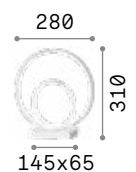

Oz

Plated or powder coated metal base and frame. PVC wires. Opal rubber diffuser. Available finishes: white, black or brushed brass.

LED LED source 3000 K, 30.000 h life.

**ON
OFF** Lamp with integrated switch.

IP20

0,890 Kg / 0,0096 m³
LED 23W / 2300 lm

€ 190

269474 ■ White
269481 ■ Black
269498 ■ Brass