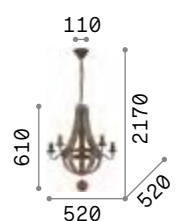

IP20

2,670 Kg / 0,2695 m³
E14 max 5 x 40W

€ 435

129921 Wood

3000 K
470 lm

101224 € 3,00