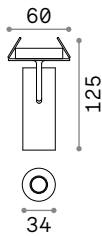

Play

☐ IP20 CRI ≥90 30.000 h ALUMINUM

LED COB AND DRIVER Included

Power	Beam	Lumen	CCT	Finish	Code	€
7 W	17°	520 lm	3000 K	White	258270	70
				Black	268088	70

90°
355°
45 mm
0,220 Kg/0,0014 m³

Light beam: SPOT

P. 307