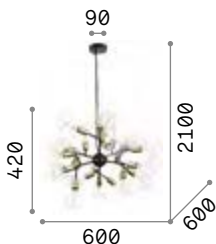

Spark

Matt black varnished metal ceiling rose and frame and plated bulb holders. Power cable coated with fabric.

IP20

3,000 Kg / 0,0885 m³

E27 max 24 x 25W

€ 500

238241 ■ Black

3000 K
1120 lm