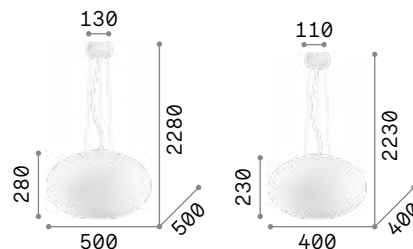

Candy

White metal frame. Blown acid-etched white glass diffuser. Steel cables adjustable in length with automatic devices.

IP20

4,200 Kg / 0,1547 m³
E27 max 1x60W

€ 365

086743 White

IP20

3,100 Kg / 0,0778 m³
E27 max 1x60W