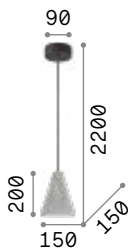

1,180 Kg / 0,0119 m³
E27 max 1x 15W

€ 116

110424 ■ Concrete

3000 K
430 lm

101279 € 3,00