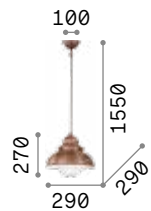

IP20

1,700 Kg / 0,0467 m³
E27 max 1x 60W

€ 150

025278 ■ Copper
025308 ■ Ant. Brass

3000K
910 lm
119571 € 7,00