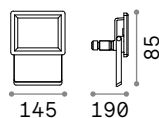

■ IP65

0,420 Kg / 0,0029 m³
LED 30W / 2450 lm

€ 32

269078 White
269061 ■ Black