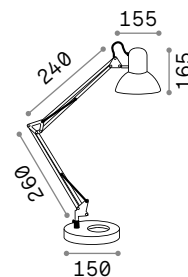

IP20

1,510 Kg / 0,0065 m³
E27 max 1 x 42W

€ 45

108117 White
108094 Black

3000 K
340 lm

101286 € 3,00