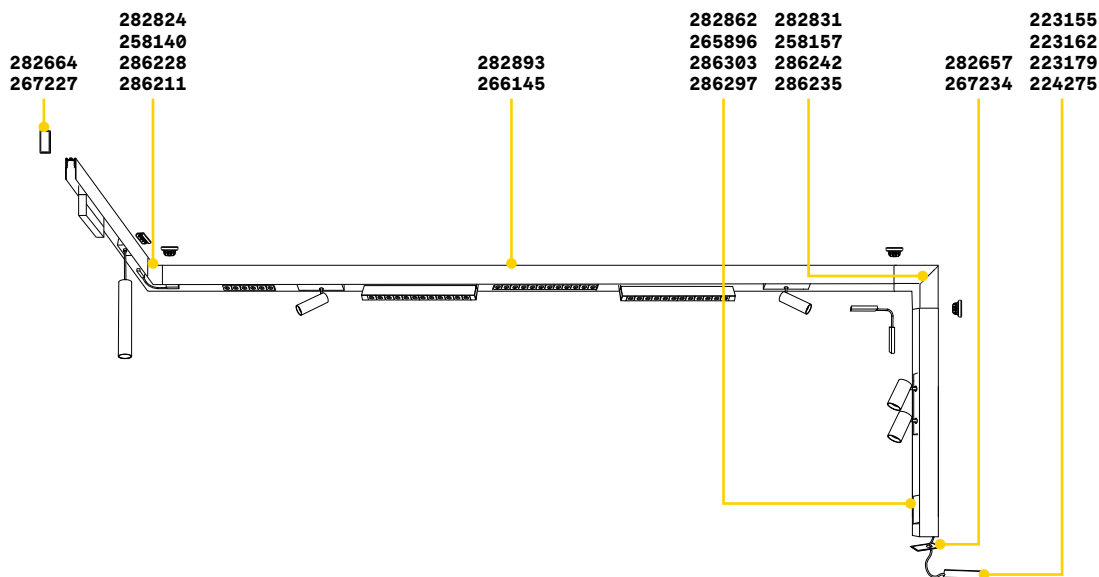

Ego - Surface High

TRACK HIGH No mounting kit required, direct ceiling installation
Maximum length per power source: 25 meters

Length	Weight	Volume	Finish	Code	€
1000 mm	0,80 Kg	0,0023 m³	White	282886	62
			Black	258027	62
2000 mm	1,60 Kg	0,0046 m³	White	282893	125
			Black	266145	125