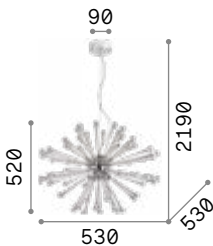

Pauline

Chrome metal frame. Blown hand-shaped glass decorative elements. Suspension lamps provided with steel cables adjustable in length.

LED Bulbs LED G9 3W 3000 K included.
Cod. **209043**

6,300 Kg / 0,0596 m³
G9 max 8 x 40W

€ 650

115801 Smoky Grey

3000 K
370 lm

209043 € 3,90

P. 321