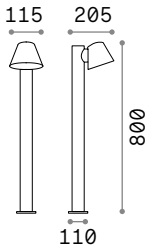

1,840 Kg / 0,0163 m³
LED 10W / 1200/1250 lm

€ 135

285559 ■ Anthracit. 3000K
250823 ■ Anthracit. 4000K

Gas

Powder coated die-cast aluminum body. Tempered and sandblasted clear glass diffuser. Available finishes: anthracite or coffee.