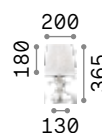

Queen

Gilded metal frame with cut crystal base and decorative elements. PVC foil shade covered with quilted decoration and gold glitters.

Lamp with integrated switch.

2,300 Kg / 0,0886 m³
E27 max 1x60W

€ 210

077758 ■ Gold

119571 € 7,00

1,360 Kg / 0,0460 m³
E27 max 1x60W

€ 140

077741 ■ Gold

119571 € 7,00

0,900 Kg / 0,0137 m³
E27 max 1x60W

€ 120

077734 ■ Gold

119571 € 7,00

P. 530

Le Roy

Chrome metal frame and base with cut crystal decorative elements. PVC foil shade covered with fabric with quilted decoration and silver brilliants.

Lamp with integrated switch.

2,300 Kg / 0,0919 m³
E27 max 1x60W

€ 195

073408 ■ Chrome

119571 € 7,00

1,360 Kg / 0,0456 m³
E27 max 1x60W

€ 127

073422 ■ Chrome

119571 € 7,00

0,900 Kg / 0,0234 m³
E27 max 1x60W

€ 110

073439 ■ Chrome

119571 € 7,00