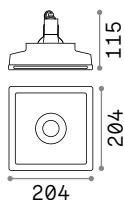

20° 110° 207 x 207 mm
1,350 Kg/0,0075 m³

GU10 Not included - Recommended bulb 108292

Power	Finish	Code	€
max 35W	White	155722	61