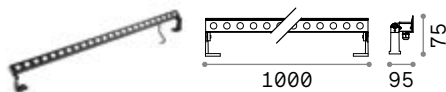

LED SMD OSRAM Driver not included

Power	Beam	Lumen	CCT	Finish	Code	€
40W	30°	3900 lm	3000 K	Anthracite	261355	325

2,460 Kg/0,0108 m³
Cable lenght 500 mm