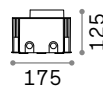

1,460 Kg / 0,0129 m³
LED 5,5W / 430 Lm

€ 210

277004 ■ Steel

LED LED source 3000 K, 50.000 h life.