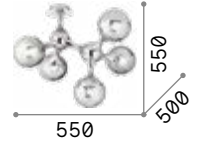

IP20

3,200 Kg / 0,1012 m³
E14 max 5 x 40W

€ 270

200484 Chrome

101200 3000 K
480 lm € 3,00

P. 171