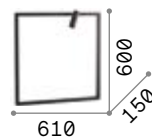

Powder coated aluminum frame and body. Adjustable diffuser with knurled clear acrylic screen. Colors: white or black

LED LED source 3000 K, 30.000 h life.

285269

271880

■ □ IP20

1,140 Kg / 0,0696 m³
LED 5W / 350 lm