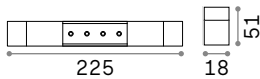

Weight	Volume	Control	Finish	Code	€
0,16 Kg	0,0005 m³	On-Off	White	286006	45
			Black	283111	45
		1-10V / DALI	White	289298	50
			Black	289304	50

MAIN CONNECTOR

Required - 1 Kit x power source max 210 W