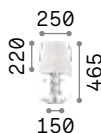

Queen

Gilded metal frame with cut crystal base and decorative elements. PVC foil shade covered with quilted decoration and gold glitters.

Lamp with integrated switch.

2,300 Kg / 0,0886 m³
E27 max 1x60W

€ 210

077758 ■ Gold

119571 € 7,00

1,360 Kg / 0,0460 m³
E27 max 1x60W

€ 140

077741 ■ Gold

119571 € 7,00

0,900 Kg / 0,0137 m³
E27 max 1x60W

€ 120

077734 ■ Gold

119571 € 7,00

P. 530

Le Roy

Chrome metal frame and base with cut crystal decorative elements. PVC foil shade covered with fabric with quilted decoration and silver brilliants.

Lamp with integrated switch.

2,300 Kg / 0,0919 m³
E27 max 1x60W

€ 195

073408 ■ Chrome

119571 € 7,00

1,360 Kg / 0,0456 m³
E27 max 1x60W

€ 127

073422 ■ Chrome

119571 € 7,00

0,900 Kg / 0,0234 m³
E27 max 1x60W

€ 110

073439 ■ Chrome

119571 € 7,00