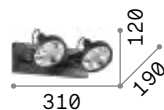

1,270 Kg / 0,0202 m³
GU10 max 4 x 50W

€ 265

200217 White
200255 Black

3000 K
800 lm

189031 € 15,00

0,890 Kg / 0,0074 m³
GU10 max 2 x 50W

€ 145

200200 White
200248 Black

3000 K
800 lm

189031 € 15,00

0,480 Kg / 0,0034 m³
GU10 max 1 x 50W

€ 75

200194 White
200231 Black

3000 K
800 lm

189031 € 15,00