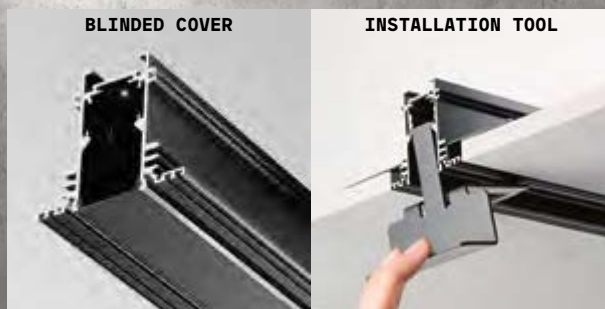

END CAP NO HOLE

END CAP WITH HOLE

BLINDED COVER

INSTALLATION TOOL

Required	Measure (LxHxW)	Finish		Code	€
Yes	36 x 4 x 52 mm	White		282701	5
		Black		267203	5
Yes	36 x 4 x 52 mm	White		282695	5
		Black		267210	5
No	1000 x 5 x 24 mm	White		282770	15
		Black		258256	15
No		Black		292922	26 new