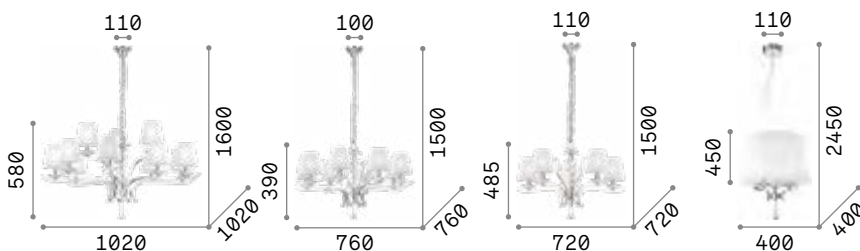

Pegaso

Chromed or satin brass metal frame. Cut crystal main body, candle cups and pendants. Organza fabric shades. Velvet chain cover.

059242

197739

IP20

8,100 Kg / 0,3349 m³
E14 max 12 x 40W

€ 840

066431 White
197746 Brass