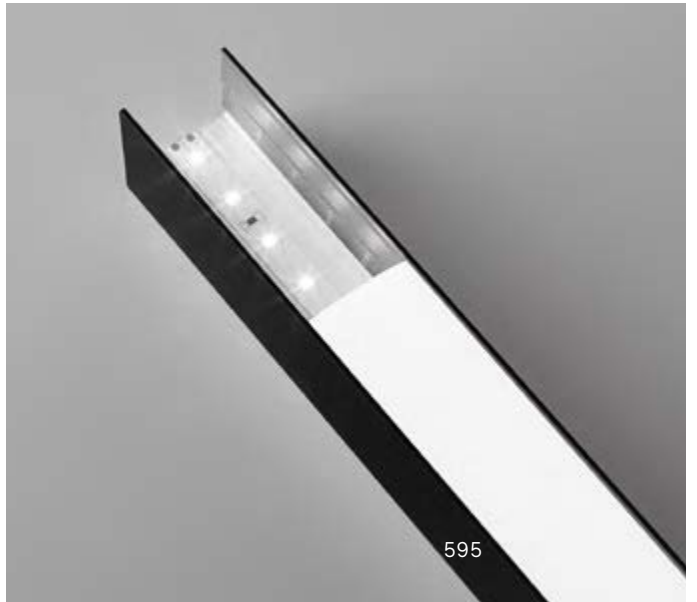

Vision Trimless

PROFILE Mounting kit included

Length	Weight	Volume	Finish	Code	€	
2000 mm	1,40 Kg	0,0032 m³	White		270524	65
	1,40 Kg	0,0032 m³	Black		270517	65
3000 mm	2,10 Kg	0,0048 m³	White		270548	95
	2,10 Kg	0,0048 m³	Black		270531	95

SUSPENSION KIT

Required	N° Cables	Cables Length	Code	€
No - 1 Kit x 2000 mm	2	3000 mm	270449	16
No - 1 Kit x 2000 mm	2	5000 mm	270456	20

STRUCTURE CONNECTOR

Yes - 1 Kit x connection			270463	5

STRIP LED AND DRIVER Required - Page 814

Recommended Strip LED max 39 W/m