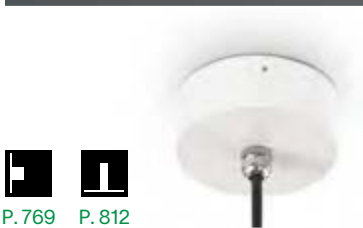

P. 769

P. 812