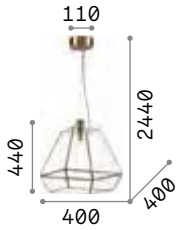

Metal frame with antique brass finish. Clear glass sheets diffuser. Power cable coated with black fabric.

5,000 Kg / 0,1221 m³
E27 max 1x60W

2,200 Kg / 0,0414 m³
E27 max 1x60W

€ 375

€ 265

160085 ■ Ant. Brass