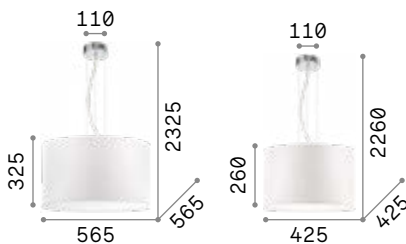

3000 K
900 lm

3000 K
900 lm

123899 € 7,00

123899 € 7,00

Wheel

Enameled metal circular frame. PVC foil shade, covered with fabric. Steel cables adjustable in length with automatic devices.

IP20

IP20