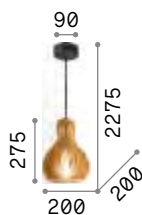

Citrus

Body with painted multilevel wood elements. Power cable coated with black fabric.

0,660 Kg / 0,0174 m³
E27 max 1x60W

€ 152

159843 Wood

119571 € 7,00

0,720 Kg / 0,0242 m³
E27 max 1x60W

€ 160

159850 Wood

119571 € 7,00

0,510 Kg / 0,0148 m³
E27 max 1x60W

€ 135

159867 Wood

119571 € 7,00

Lugano

Matt varnished metal ceiling cup. Power cable coated with fabric with antique brass metal bulb socket cover. Ceramic diffuser.

2,950 Kg / 0,0618 m³
E27 max 3x60W

€ 385

206875 White

123899 € 7,00

0,850 Kg / 0,0090 m³
E27 max 1x60W

€ 138

206806 White

123899 € 7,00

0,860 Kg / 0,0068 m³
E27 max 1x60W

€ 138

206820 White

123899 € 7,00