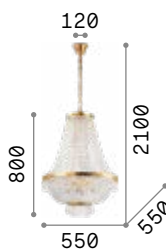

9,600 Kg / 0,2965 m³
G9 max 12 x 40W

€ 1230

114279 Chrome
114743 Gold

3000 K
370 lm

209043 € 3,90