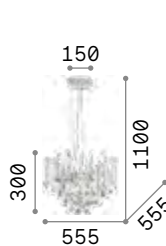

209043 € 3,90

Audi-77

Octagonal and round cut crystal pendants. Pendant lamps with wires adjustable in length with an automatic device.

LED Bulbs LED G9 3W 3000 K included.
Cod. **209043**

6,550 Kg / 0,1347 m³
G9 max 8 x 40W