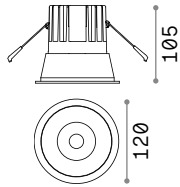

⌀ 110 mm
0,660 Kg/0,0033 m³

LED COB BRIDGELUX Driver ON/OFF included - CRI ≥90

Power	Beam	Lumen	CCT	Finish	Code	€
20W	24°	2350 lm	3000 K	White	+ 273174	90
				Black	+ 273167	90

Light beam: **ACCENT**

Light beam: **SPOT**