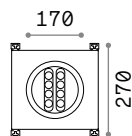

3,250 Kg / 0,0133 m³
LED 13,5W / 1300 Lm

€ 405

277028 ■ Steel