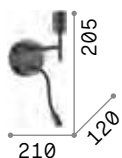

IP20

0,900 Kg / 0,0063 m³
E27 max 1x60W +
LED 3W / 200 lm

€ 115

259819 White
259833 Nickel
259826 Black
259857 Brass