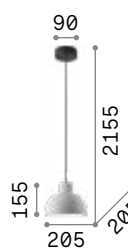

1,650 Kg / 0,0165 m³
E27 max 1x 15W

€ 116

129082 ■ Concrete

3000 K
430 lm

101279 € 3,00