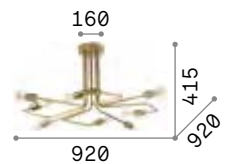

IP20

3,270 Kg / 0,0454 m³
E27 max 8 x 60W

€ 570

242378 ■ Black
160313 ■ Brass

2200 K
370 lm

151687 € 5,50