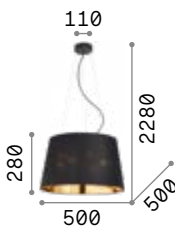

Nordik

Matt black varnished metal frame. Golden PVC foil shade covered with black fabric.