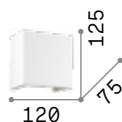

Flash

Metal frame with white matt varnished. Upward and downward light emission.

LED Bulbs LED G9 3W 3000 K included.
Cod. 209043

0,360 Kg / 0,0012 m³
G9 max 2 x 40W

€ 62

095288 White

209043 € 3,90

0,200 Kg / 0,0005 m³
G9 max 1 x 40W

€ 34

095264 White

209043 € 3,90

Flash Gesso

Enameled metal base. Total gypsum body. Double light emission: upward and downward.

Item suitable for painting and varnishing.

0,710 Kg / 0,0049 m³
G9 max 1 x 40W

€ 51

214689 White

209043 € 3,90

0,770 Kg / 0,0024 m³
G9 max 1 x 40W

€ 49

214672 White

209043 € 3,90

0,950 Kg / 0,0034 m³
G9 max 1 x 40W

€ 45

214696 White

209043 € 3,90