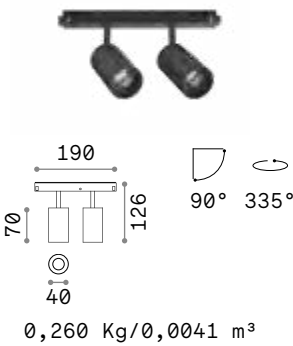

LED COB CITIZEN

Power	Beam	Lumen	CCT	Control	Finish	Code	€	
16 W	30°	1450 lm	3000 K	On-Off	White	282954	160	
					Black	257648	160	
					Brass	282015	160	
				1-10V	White	303635	190 new	
					Black	303628	190 new	
					DALI	White	286365	210
				DALI	Black	286358	210