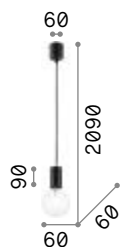

Hugo

Metal ceiling cup and frame, both with black matt varnish finish. PVC power cable.

0,380 Kg / 0,0099 m³
E27 max 1x60W

€ 40

139685 Black

3000 K
1020 lm

101347 € 8,50