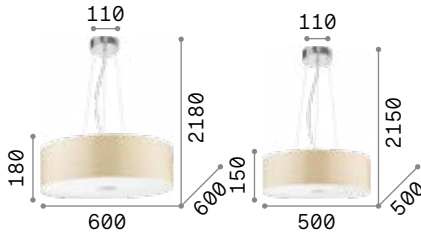

IP20

2,040 Kg / 0,0622 m³

LED 43W / 5700 lm

€ 320

247304 Black

Woody

Chrome metal frame. PVC or fabric shade closed at the bottom with acid-etched glass. Pendant lamps provided with steel cables adjustable in length.