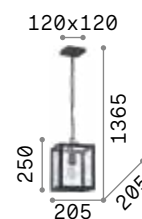

IP20

2,600 Kg / 0,0281m³
E27 max 1 x 60W

€ 150

092850 ■ Black

2200 K
440 lm
151694 € 7,00