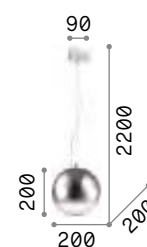

IP20

1,130 Kg / 0,0272 m³
E27 max 1x60W

€ 95

140711 FadeChrome

3000 K
910 lm

119571 € 7,00