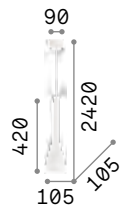

Flut

Blown overlay frosted glass diffuser: white inside and coloured outside. Cable adjustable in length.