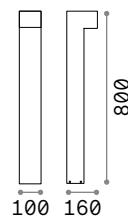

P. 744

Sirio

Powder coated aluminum body.
Clear Pyrex glass diffuser. Available
finishes: anthracite, white, coffee,
grey or black.

115085

246963

115061

115108

213262