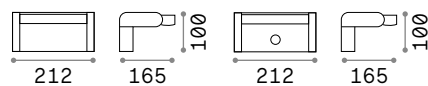

Swipe new

Powder-coated aluminium body. Adjustable diffuser with shiny opal color polycarbonate screen. Available with twilight and motion sensor. Available finishes: anthracite, white, coffee or black.

LED LED source 3000 K, 50.000 h life.

Lamp with presence detector included PIR (Passive InfraRed).

287720

287713

287737

307176

IP54

1,200 Kg / 0,0055 m³
LED 20,5W / 2300 lm

€ 115

IP54

1,300 Kg / 0,0055 m³
LED 21W / 2300 lm

€ 130

287690	White	new	287720	White	new
287683	Anthracit	new	287713	Anthracit	new
287706	Black	new	287737	Black	new
307169	Coffee	new	307176	Coffee	new