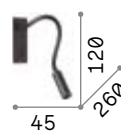

IP20

0,240 Kg / 0,0027 m³
LED 3W / 300 lm

€ 130

285320 ■ White
272030 ■ Black