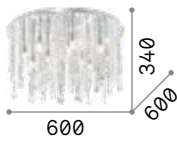

Royal

Chrome metal circular frame and bulb socket. Squared, rectangular and octagonal cut crystal pendants and final drops.

LED Bulbs LED G9 3W 3000 K included.
Cod. **209043**

IP20

5,900 Kg / 0,0881 m³
G9 max 12 x 40W

€ 590

053004 Chrome

3000 K
370 lm
209043 € 3,90