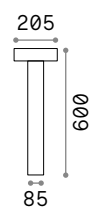

IP44

2,560 Kg / 0,0273 m³
G9 max 4 x 15W

€ 145

153209 ■ White
153193 ■ Anthracit.

4000 K
390 lm
209036 € 3,90