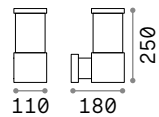

■ IP44

1,110 Kg / 0,0070 m³
E27 max 1x 42W

€ 64

- 118659 White
- 026978 Grey
- 027005 Anthracit.
- 004716 Black

4000 K
490 lm
153957 € 3,00