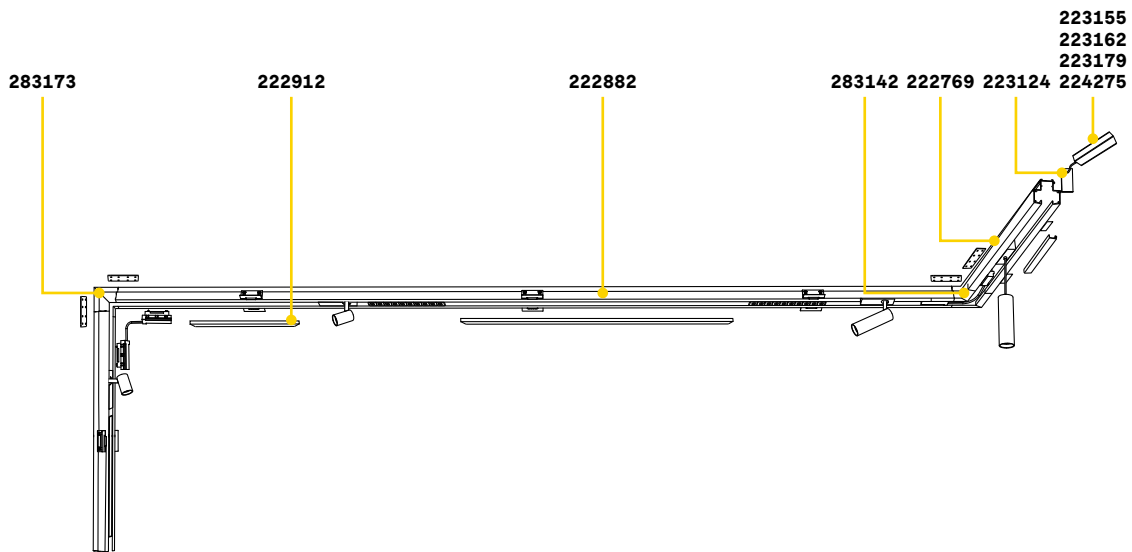

Arca - Recessed

TRACK Kit for profile installation and closing cups included
Maximum length per power source: 25 meters

Length	Weight	Volume	Finish	Code	€
1000 mm	2,90 Kg	0,0269 m³	Black	222769	187
3000 mm	8,70 Kg	0,0617 m³	Black	222882	490

BLINDED CORNER RIGHT - LEFT Optional

Weight	Volume	Finish	Code	€
1,12 Kg	0,0090 m³	Black	283142	150

BLINDED CORNER VERTICAL - HORIZONTAL Optional

Weight	Volume	Finish	Code	€
1,12 Kg	0,0090 m³	Black	283173	150

LINEAR CONNECTOR

ELECTRIFIED END CAP

Required	Cables Length	Measure (L x H x W)	Code	€
Yes - 1 Kit x connection		100 x 18 x 38 mm	254944	25
Yes - 1 Kit x power source max 210 W	380 mm	86 x 80 x 42 mm	223124	23