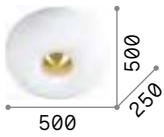

Arizona

Metal frame with satin brass finish. White acid-etched blown glass diffuser with embossed decorative stripes.

Bulbs LED GX53 9W 3000 K included.
Cod. **123936**