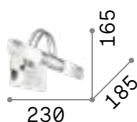

0,530 Kg / 0,0042 m³
G9 max 2 x 40W

€ 69

008851 Chrome

3000 K
370 lm

209043 € 3,90