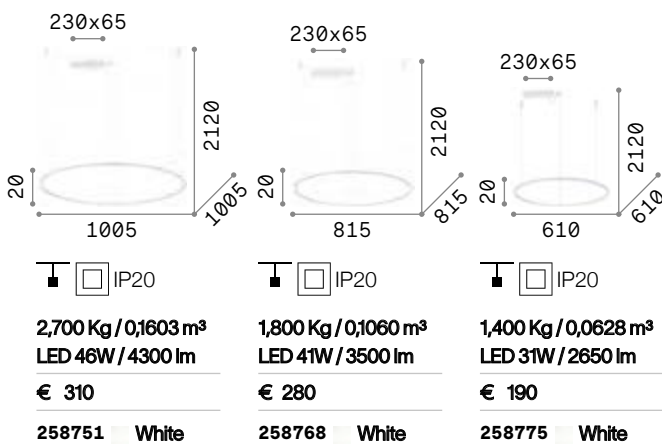

Hulahoop

Powder coated metal ceiling rose and frame in white finish. Opal rubber diffuser. Steel cables with ceiling supports. Clear PVC electrical cable.

LED LED source 3000 K, 17.500 h life.