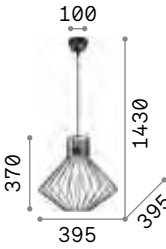

IP20

1,470 Kg / 0,0709 m³
E27 max 1x60W

€ 214

200903 White
167497 Black

2200 K
440 lm

151694 € 7,00