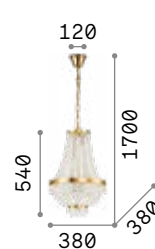

5,100 Kg / 0,1175 m³
G9 max 6 x 40W

€ 780

033532 Chrome
114729 Gold

3000 K
370 lm

209043 € 3,90