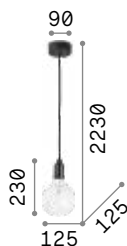

Edison

Metal ceiling cup and bulb holder with matt white or black varnish finish. Electrical cable coated with fabric.

LED Bulbs LED E27 8W Globo D125 trasparente 3000 K included.
Cod. **101347**

0,320 Kg / 0,0098 m³
E27 max 1x60W

€ 67

113302 White
113319 Black

3000 K
1020 lm

101347 € 8,50 [P. 408](#)