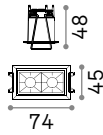

Lika Trim

68 x 37 mm
0,130 Kg/0,0005 m³

LED COB OSRAM Driver ON/OFF included

Power	Beam	Lumen	CCT	Finish		Code	€
6 W	29°	480 lm	3000 K	Black	■ + ■	206196	45
		520 lm	4000 K	Black	■ + ■	267869	45