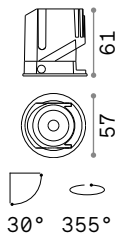

Bento - Source

0,180 Kg/0,0003 m³

LED COB CITIZEN Required - Driver TRIDONIC ON/OFF included

Power	Beam	Lumen	CCT	Finish	Code	€
9W	36°	730 lm	3000 K	Black	279596	45

DIMMABLE DRIVER* Optional

	Power	Output	Measure (LxHxW)	Code	€
1-10V	12 W	250 mA	122x25x40 mm	287843	58
DALI / Push	20 W	250 mA	120x29x51 mm	287850	87