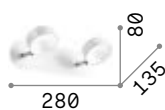

Oby

Matt white varnished metal frame with chromed junctions. Adjustable body with white plastic diffuser.

LED LED source 3000 K, 20.000 h life.

IP20

0,620 Kg / 0,0030 m³
LED 12W / 1400 lm

€ 120

196695 White