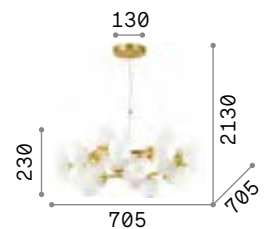

Dna

Golden metal ceiling rose and frame. White overlay, acid-etched blown glass diffusers. Adjustable steel cables.

LED Bulbs LED G9 3W 3000 K included.
Cod. **209043**

IP20

4,930 Kg / 0,2034 m³
G9 max 25 x 15W