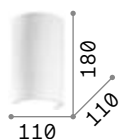

Flash

Metal frame with white matt varnished. Upward and downward light emission.

LED Bulbs LED G9 3W 3000 K included.
Cod. 209043

0,360 Kg / 0,0012 m³
G9 max 2 x 40W

€ 62

095288 White

209043 € 3,90

0,200 Kg / 0,0005 m³
G9 max 1 x 40W

€ 34

095264 White

209043 € 3,90

Flash Gesso

Enameled metal base. Total gypsum body. Double light emission: upward and downward.

Item suitable for painting and varnishing.

0,710 Kg / 0,0049 m³
G9 max 1 x 40W

€ 51

214689 White

209043 € 3,90

0,770 Kg / 0,0024 m³
G9 max 1 x 40W

€ 49

214672 White

209043 € 3,90

0,950 Kg / 0,0034 m³
G9 max 1 x 40W

€ 45

214696 White

209043 € 3,90