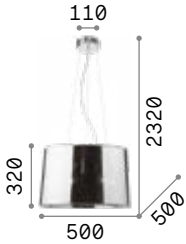

London

Chrome metal frame. Shade made of semi transparent chrome PVC foil. Suspension lamp equipped with steel cables adjustable with automatic devices.

2,950 Kg / 0,1055 m³
E27 max 5 x 60W

€ 230

032351 Chrome