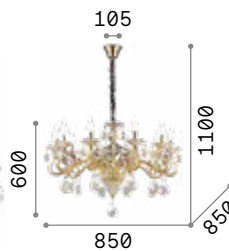

IP20

14,400 Kg / 0,1687 m³
E14 max 10 x 40W

€ 1000

141060 Clear
087771 Gold

3000 K
430 lm

101248 € 3,00