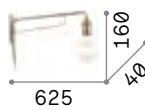

■ □ IP20

0,490 Kg / 0,0083 m³
E27 max 1 x 60W

€ 105

242392 ■ Black
160214 ■ Brass

2200 K
370 lm

151687

€ 5,50

P. 090

P. 318