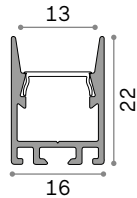

PROFILE 16 mm Mounting kit included

Length	Weight	Volume	Finish		Code	€
2000 mm	0,40 Kg	0,0021 m³	White		307152	29 <i>new</i>
			Black		296456	29 <i>new</i>