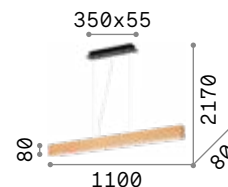

IP20

3,400 Kg / 0,0249 m³
LED 36W / 3500 lm

€ 360

284460 **Wood** new

P. 364

P. 502