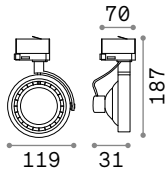

0,330 Kg/0,0035 m³

GU10 Bulbs LED GU10 10W 3000 K included. Code **189031**

Power	Finish	Code	€
max 50W	White	284880	90 new
	Black	284873	90 new