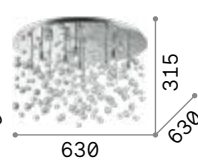

11,250 Kg / 0,1524 m³
G9 max 15 x 40W

7,420 Kg / 0,0920 m³
G9 max 12 x 40W

3,590 Kg / 0,0344 m³
G9 max 8 x 40W

1,500 Kg / 0,0149 m³
G9 max 5 x 40W

€ 760

€ 510

€ 305

€ 155

101194 White
030784 Chrome

101187 White
022239 Chrome

101170 White
022222 Chrome

094687 Chrome

3000 K
370 lm

3000 K
370 lm

3000 K
370 lm

3000 K
370 lm

209043 € 3,90

209043 € 3,90

209043 € 3,90

209043 € 3,90