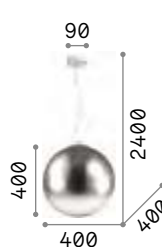

IP20

3,620 Kg / 0,1215 m³
E27 max 1x60W

€ 270

161334 FadeChrome

3000 K
910 lm

119571 € 7,00