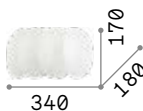

€ 3,90

209043

€ 3,90

Ovalino

Diffuser composed of circular
elements created from curved and
acid-etched glass sheet.

1,800 Kg / 0,0563 m³
E27 max 2x60W

€ 125

038025 White