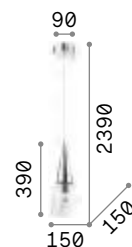

IP20

1,420 Kg / 0,0243 m³
E14 max 1 x 40W

€ 120

017440 Chrome

3000 K
300 lm

101255 € 4,50