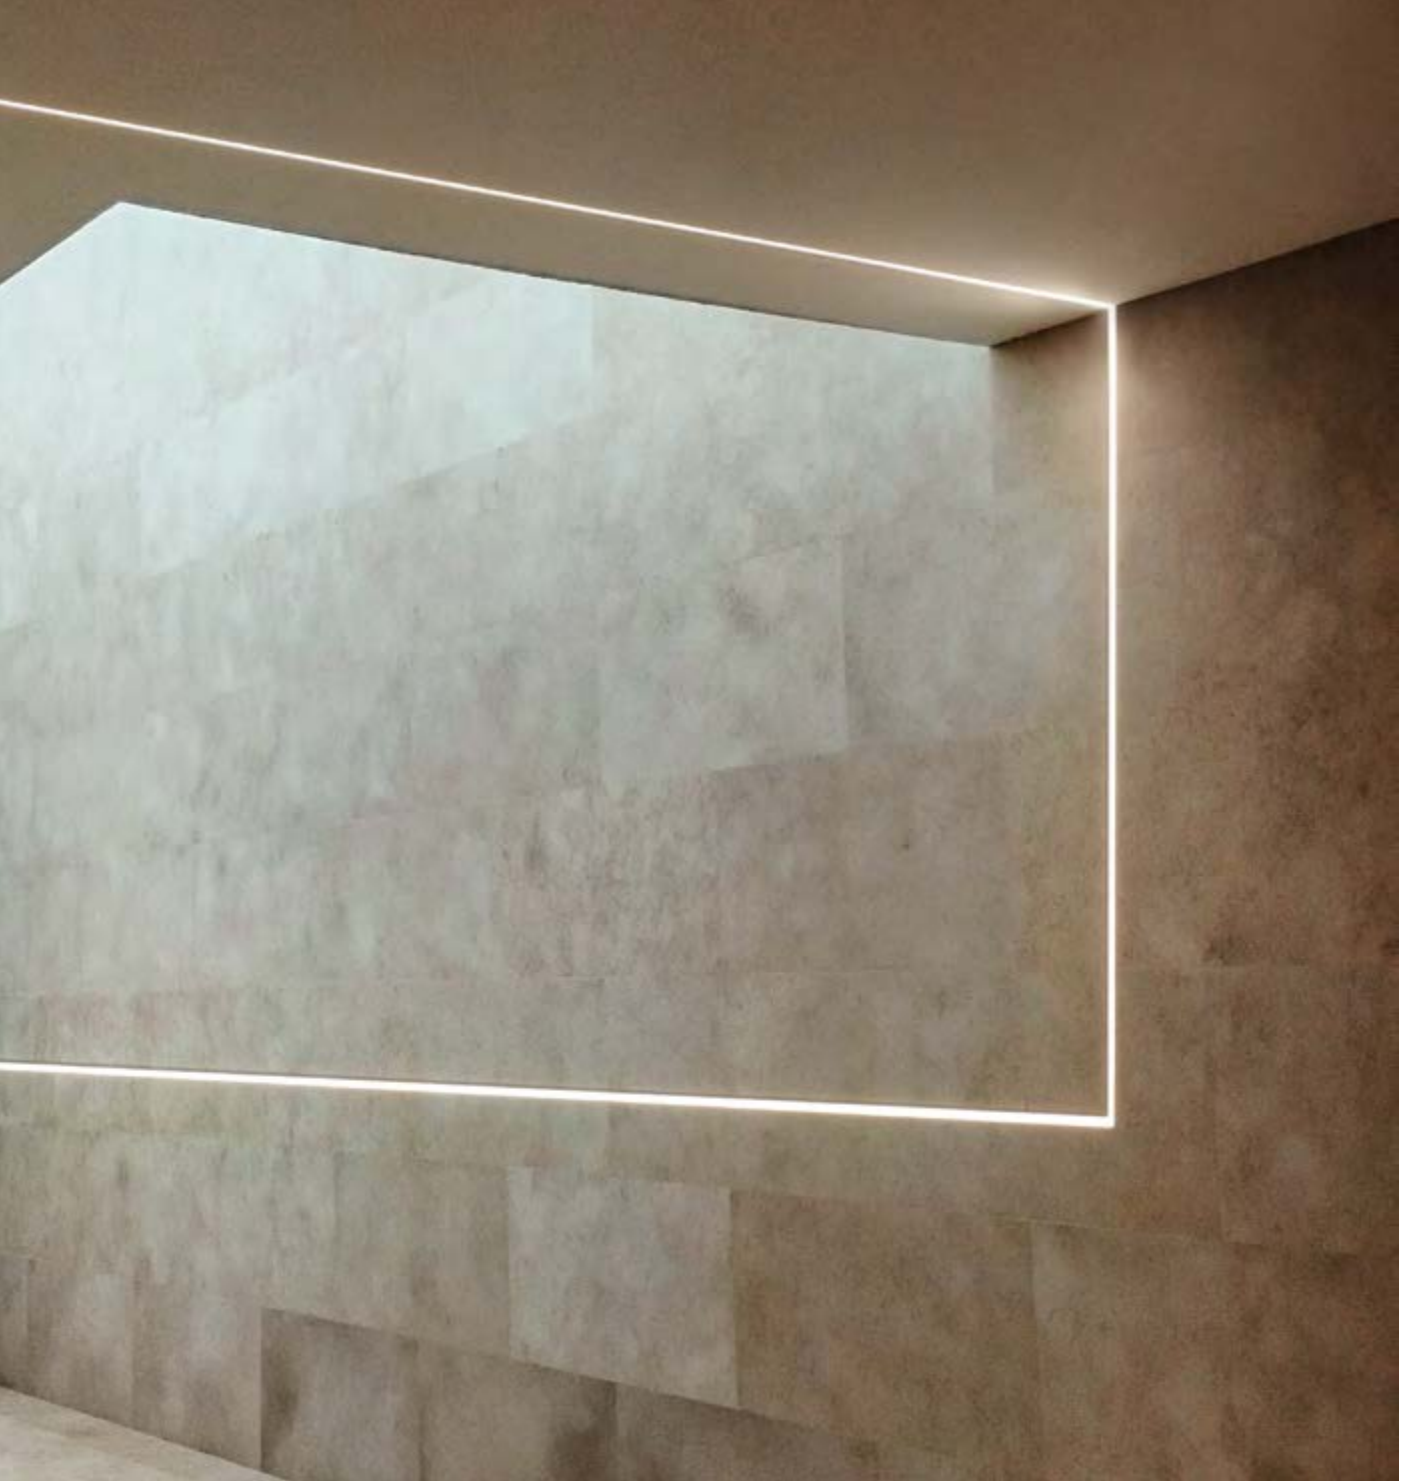

Mounting kit PROFILE 12 mm.