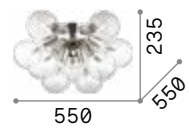

P. 413

P. 466

P. 492

Dea

Chrome metal semi-sphere frame and bulb socket cover. Replaceable LED bulbs.

LED Bulbs LED E27 2W Globo D125 trasparente 3000 K included.
Cod. **184470**

3,300 Kg / 0,0777 m³
E27 max 10 x 20W