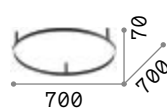

■ □ IP20

1,430 Kg / 0,0852 m³
LED 38W / 4300 lm

€ 240

265995 ■ White
266008 ■ Black