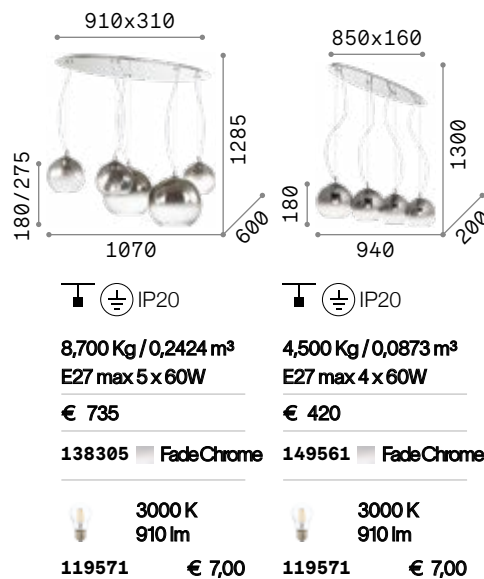

3000 K
900 lm

123899 € 7,00

Nemo Plus

Chrome frame. Blown glass diffuser with shaded chrome finish. Steel cable adjustable in length by automatic blocking cable mechanism.

Nemo

Blown glass diffuser. Available with smoky, copper, clear or faded chrome finishes. 052793 model with white blown and acid-etched glass bulb cover.