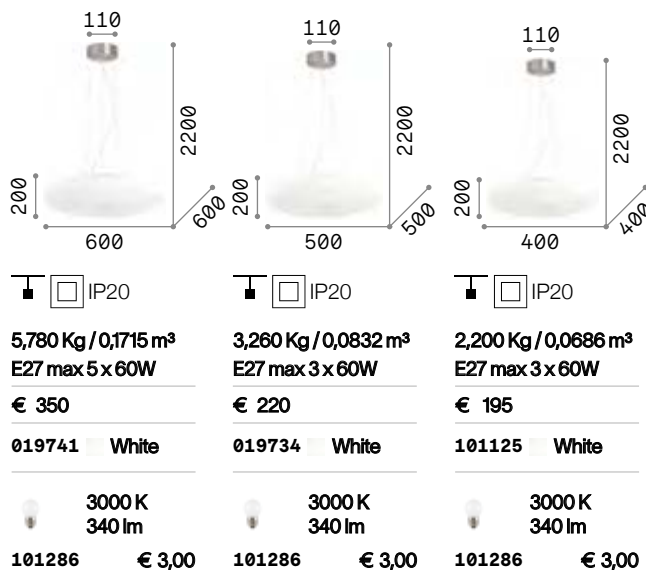

Glory

Satin nickel frame. White acid-etched blown glass diffuser. Pendant lamps provided with steel cables adjustable in length with automatic blocking mechanisms.