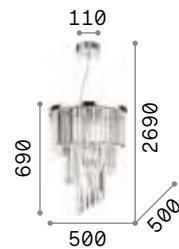

IP20

12,800 Kg / 0,1614 m³
E14 max 12 x 40W

€ 660

166247 Chrome
213521 Gold

3000 K
470 lm
101224 € 3,00