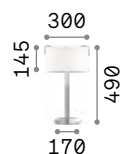

IP20

IP20 INCLUSA

2,180 Kg / 0,0431 m³
E14 max 2x40W

0,830 Kg / 0,0109 m³
G9 max 1x40W

€ 165

€ 110

075532 White

075525 White

3000 K
420 Lm

3000 K
370 Lm

101217

€ 3,00

209043

€ 3,90

P. 191

P. 426

P. 527