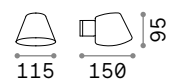

115

150

85

■ IP43

0,320 Kg / 0,0020 m³
GU10 max 1x28W

€ 50

091518 White

091525 ■ Anthracit.

020228 ■ Black

213095 ■ Coffee

4000 K
500 lm

253497

€ 4,50

P. 796