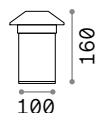

226200 100W
226217 185W

Rocket

Walkable recessed fitting. Brushed steel body. Tempered glass diffuser.

LED LED source 3000/4000 K, 30.000 h life.

0,560 Kg / 0,0034 m³
LED 3,5W / 230/270 lm

0,560 Kg / 0,0034 m³
LED 3,5W / 230/270 lm