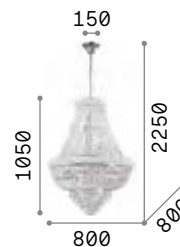

IP20

20,000 Kg / 0,7875 m³
E14 max 24 x 40W

€ 1650

243597 Chrome
243528 Brass

3000 K
470 lm

101224 € 3,00