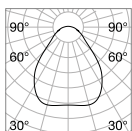

m	lx	øm
1	1470	1,79
2	367	3,59
3	163	5,38
4	92	7,18
5	59	8,97