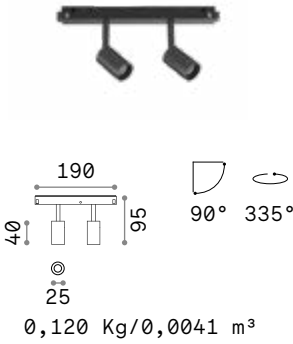

Ego Track Double

LED SMD OSRAM

Power	Beam	Lumen	CCT	Control	Finish	Code	€	
5 W	30°	380 lm	3000 K	On-Off	White	282947	120	
					Black	257624	120	
					Brass	282008	120	
				1-10V	White	303611	145 new	
					Black	303604	145 new	
					DALI	White	286341	170
				DALI	Black	286334	170