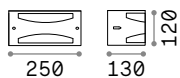

Rex-3

Powder coated die-cast aluminum body available in different colors: anthracite or white. White acrylic diffuser.