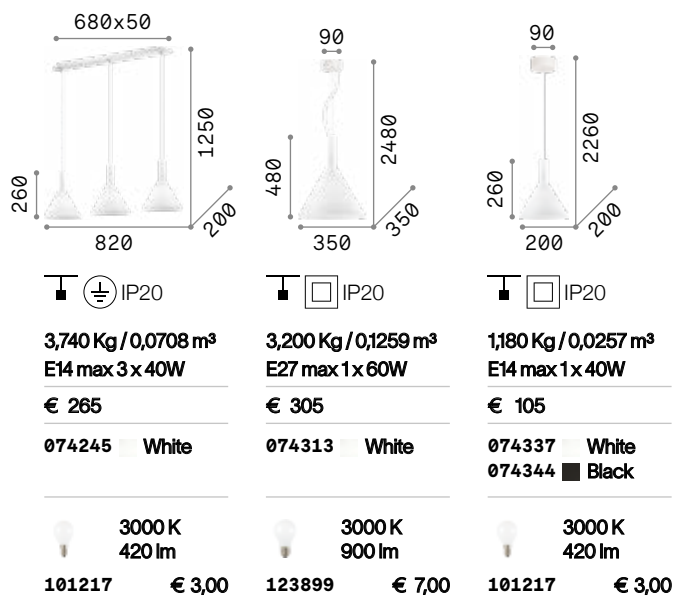

Milk

White enameled elliptical metal frame. White blown and acid-etched glass diffuser. Power cables adjustable in length.

IP20

4,220 Kg / 0,1024 m³
E27 max 3 x 60W

€ 265

030326 White

3000 K
900 lm

123899 € 7,00

IP20

1,270 Kg / 0,0354 m³
E27 max 1 x 60W

€ 105

026787 White

3000 K
900 lm

123899 € 7,00

Cocktail

Blown overlay acid-etched glass diffuser. White inside and colored outside. Suspension models supplied with cables adjustable in length.