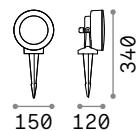

150 120

IP66

LED Bulbs LED GX53 7W included. Settable CCT: 3000 K, 4000 K, 6500 K.

0,730 Kg / 0,0044 m³
GX53 max 1x10W

€ 90

145310 White
145334 Grey
145358 Black

4000 K
1000 lm

154008 € 6,00

P. 739