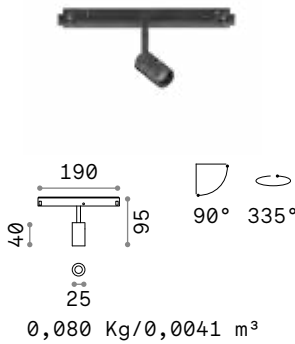

Ego Track Single

LED SMD OSRAM

Power	Beam	Lumen	CCT	Control	Finish	Code	€
3 W	30°	190 lm	3000 K	On-Off	White	282978	85
					Black	257617	85
					Brass	282039	85
1-10V	30°	190 lm	3000 K	On-Off	White	303673	120 <i>new</i>
					Black	303666	120 <i>new</i>
DALI	30°	190 lm	3000 K	DALI	White	286402	140
					Black	286396	140