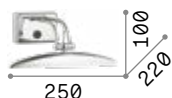

Mirror-20

Metal frame with antique brass, chrome or brass finish. Freely adjustable diffuser.

LED Bulbs LED G9 3W 3000 K included.
Cod. **209043**

0,550 Kg / 0,0077 m³
G9 max 2 x 40W

€ 94

017334 Chrome
031507 Brass
017327 Ant. Brass

3000 K
370 lm

209043 € 3,90