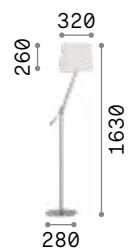

IP20

5,420 Kg / 0,0702 m³
E27 max 1x60W

€ 280

014609 White

3000 K
1020 lm

101347 € 8,50