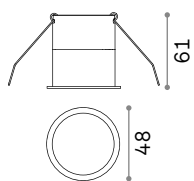

Quark

□ IP20 CRI ≥80 50.000 h ALUMINUM

⌀ 45 mm

0,170 Kg/0,0005 m³

LED COB CITIZEN AND DRIVER Included

Power	Beam	Lumen	CCT	Finish	Code	€
8W	30°	720 lm	3000 K	White	258478	57
				Black	258461	57

Light beam: ACCENT