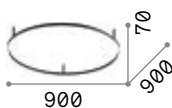

Oracle Slim

Ceiling lamp consisting of a thin matt white or black painted aluminum frame and opal polycarbonate diffuser. Circular model available in three different sizes. Integrated LEDs; available in 3000 K color temperature; CRI ≥ 80 ; LED useful life 17.500 h ; IP20 protection, insulation class II.

LED LED source 3000 K, 20.000 h life.

■ □ IP20

1,700 Kg / 0,1345 m³
LED 55W / 5300 lm

€ 295

266015 ■ White
266022 ■ Black