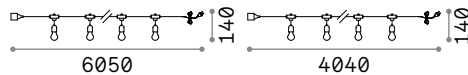

Fiesta

White or black plastic electric cable, bulb socket and grapping eyelets. Supplied with plug for outdoor.

159836