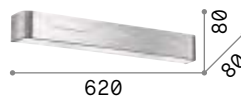

620

1,560 Kg / 0,0156 m³
E14 max 4 x 40W

€ 95

051987 White
009957 Aluminum

3000 K
480 lm

101200 € 3,00