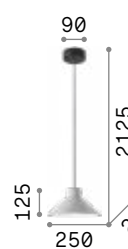

1,760 Kg / 0,0236 m³
E27 max 1x 15W

€ 116

129099 ■ Concrete

3000 K
430 lm

101279 € 3,00