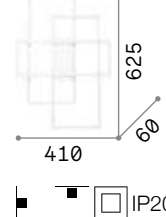

1,240 Kg / 0,0264 m³
LED 31W / 4250 lm
€ 290

230726 ■ White
270661 ■ Black