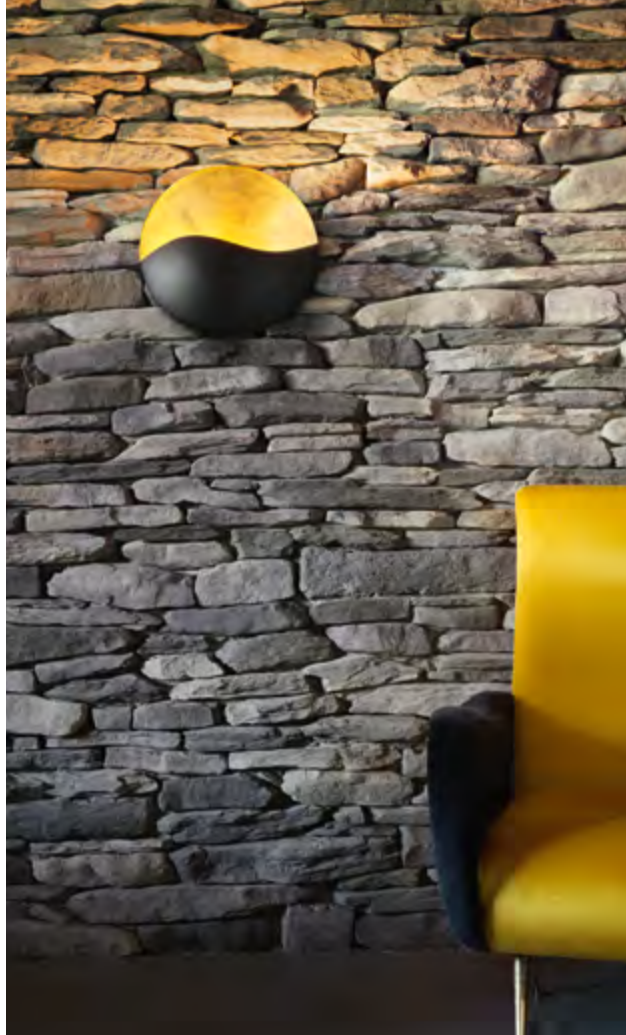

Sunrise

Totally metal frame and decorative elements. Satin dark gold varnish finish.

LED Bulbs LED G9 3W 3000 K included.
Cod. **209043**

1,290 Kg / 0,0362 m³
G9 max 4 x 40W

€ 225

133300 ■ Black

3000 K
370 lm

209043 € 3,90

0,850 Kg / 0,0224 m³
G9 max 3 x 40W

€ 195

133270 ■ Black

3000 K
370 lm

209043 € 3,90