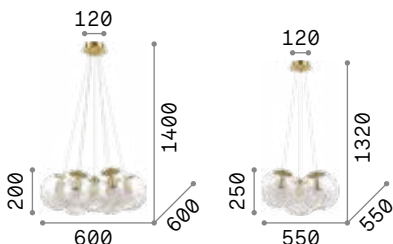

Mapa Sat

Metal frame with nickel or brass finish. Clear blown glass diffuser with internal aluminum threads decoration.