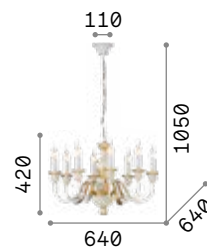

IP20

6,440 Kg / 0,0842 m³
E14 max 8 x 40W

€ 510

012872 White
020839 Gold

3000 K
430 lm

101248 € 3,00