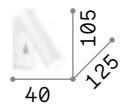

LED LED source 3000 K, 20.000 h life.

ON OFF Lamp with integrated switch.

280998

281001

■ □ IP20

0,400 Kg / 0,0009 m³
LED 7W / 580 lm

€ 100

280998 ■ White
281001 ■ Black