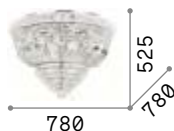

9,780 Kg / 0,0984 m³
G9 max 7 x 15W

€ 620

241296  Gold

 **3000 K**
370 lm

209043 € 3,90

Dubai

Metal frame with chrome or brass finish. Decorative elements composed of transparent cut crystals pearls, octagons and prisms.