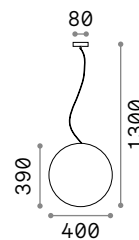

IP44

1,690 Kg / 0,0776 m³
E27 max 1x60W

€ 145

136004 White

4000 K
1000 lm

151991 € 2,50