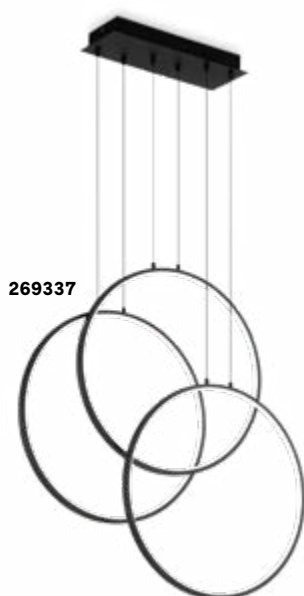

Frame

Matt white or black varnished metal base and frame. Opal colour plastic diffusers. Adjustable in length cables. Direct light emission.

LED LED source 3000 K, 30.000 h life.

IP20

3,500 Kg / 0,1050 m³
LED 82W / 7300 lm

€ 355

269351 White
269337 Black