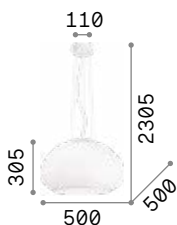

E27 max 1x 60W

€ 285

059679 White

3000 K
950 lm

101330 € 8,00

Mama

Metal frame and ring positioned on the lower edge with satin white enamel finish. White blown acid-etched glass diffuser. Steel cables adjustable in length with automatic devices.