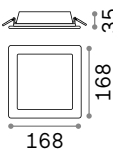

① 150 x 150 mm

0,540 Kg/0,0023 m³

LED SMD AND DRIVER Included

Power	Beam	Lumen	CCT	Finish	Code	€
20 W	110°	2450 lm	3000 K	White	124001	36