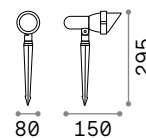

IP65

0,520 Kg / 0,0038 m³
GU10 max 1x28W

€ 52

106205 ■ White
033037 ■ Anthracit.
046211 ■ Black
163727 ■ Coffee

4000 K
600 lm
151960 € 2,50

4000 K
500 lm
253497 € 4,50