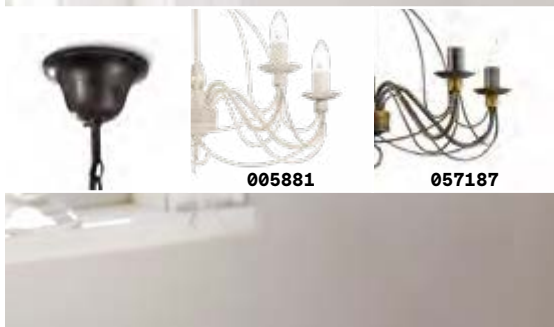

Corte

Totally handcrafted metal frame. Hand painted finish with antiqued effect. Available versions: white or rusty effect.