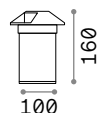

226200 100W
226217 185W

Rocket

Walkable recessed fitting. Brushed steel body. Tempered glass diffuser.

LED LED source 3000/4000 K, 30.000 h life.

0,560 Kg / 0,0034 m³
LED 3,5W / 230/270 lm

0,560 Kg / 0,0034 m³
LED 3,5W / 230/270 lm