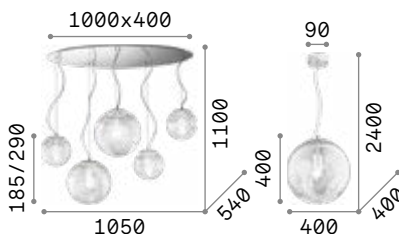

175973

Mapa Max

Chrome metal frame. Clear blown glass diffuser with decorative aluminum thread inside.
Suspension lamps with steel cables adjustable in length with automatic device.

IP20

8,700 Kg / 0,2456 m³
E27 max 5x60W