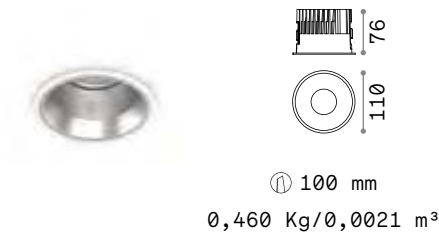

Off

LED COB CITIZEN Driver TRIDONIC ON/OFF included

Power	Beam	Lumen	CCT	Finish	Code	€
15 W	50°	1350 lm	3000 K	White	266497	86
				Black	266558	86
	4500 lm	4000 K	White	266503	86	
			Black	266565	86