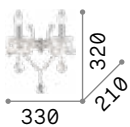

IP20

1,430 Kg / 0,0189 m³
E14 max 2x40W

€ 155

035642 Chrome
035659 Gold

3000 K
470 lm

101224 € 3,00 P. 222