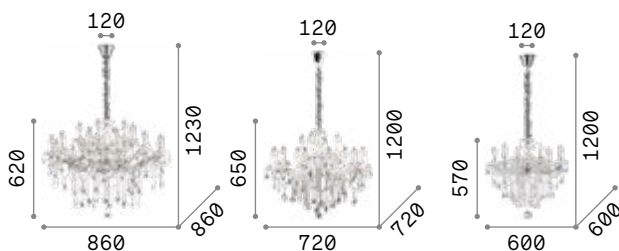

Florian

Metal frame with decorative glass elements. Pendants composed of cut crystal octagons and final drops. Available versions: clear glass with golden or silvery metal.

IP20

17,200 Kg / 0,3482 m³
E14 max 18 x 40W

€ 1000

075150 Chrome
075181 Gold

IP20

9,760 Kg / 0,2187 m³
E14 max 12 x 40W

€ 650

035604 Chrome
035611 Gold

IP20

6,380 Kg / 0,1368 m³
E14 max 6 x 40W

€ 510

035628 Chrome
035635 Gold

3000 K
470 lm

101224

€ 3,00

3000 K
470 lm

101224

€ 3,00

3000 K
470 lm

101224

€ 3,00