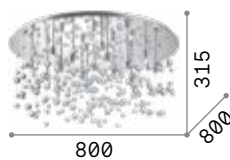

11,250 Kg / 0,1524 m³
G9 max 15 x 40W

7,420 Kg / 0,0920 m³
G9 max 12 x 40W

3,590 Kg / 0,0344 m³
G9 max 8 x 40W

1,500 Kg / 0,0149 m³
G9 max 5 x 40W

€ 760

€ 510

€ 305

€ 155

101194 White
030784 Chrome

101187 White
022239 Chrome

101170 White
022222 Chrome

094687 Chrome

3000 K
370 lm

3000 K
370 lm

3000 K
370 lm

3000 K
370 lm

209043 € 3,90

209043 € 3,90

209043 € 3,90

209043 € 3,90