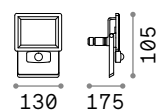

■ IP65

0,360 Kg / 0,0027 m³
LED 20W / 1750 lm

€ 37

269108 White
269092 ■ Black