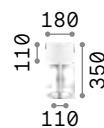

IP20

IP20 INCLUSA

2,180 Kg / 0,0431 m³
E14 max 2x40W

0,830 Kg / 0,0109 m³
G9 max 1x40W

€ 165

€ 110

075532 White

075525 White

3000 K
420 Lm

3000 K
370 Lm

101217

€ 3,00

209043

€ 3,90

P. 191

P. 426

P. 527