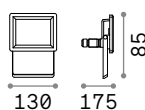

■ IP65

0,320 Kg / 0,0016 m³
LED 20W / 1750 lm

€ 22

251004 White
250991 ■ Black