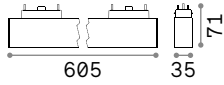

LED SMD SAMSUNG

Power	Beam	Lumen	CCT	Finish		Code	€
25W	98°	3800 lm	3000 K	Black	■	222950	152
		4050 lm	4000 K	Black	■	223032	152

0,700 Kg/0,0087 m³

Light beam: WIDE