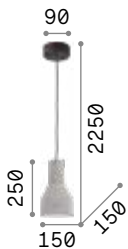

Oil

Metal frame with matt black finish. Concrete diffuser. Model 110462 supplied with 12 meters length electrical cable coated with fabric; 6 mounting hooks and Italian plug which can replace the ceiling cup.

1,780 Kg / 0,0130 m³
E27 max 1x 15W

€ 116

110417 ■ Concrete

3000 K
430 lm

101279 € 3,00