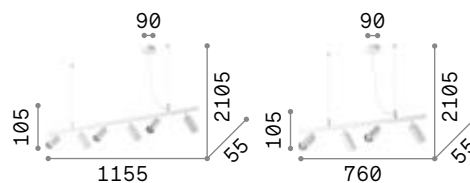

2,700 Kg / 0,0360 m³
GU10 max 6 x 28W

€ 425

231433 White
231396 Black
244648 Brass

3000 K
610 lm

123943 € 4,50

2,310 Kg / 0,0243 m³
GU10 max 4 x 28W

€ 318

231372 White
231341 Black
244624 Brass

3000 K
610 lm

123943 € 4,50