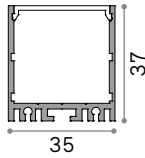

Vision Trimless

PROFILE Mounting kit included

Length	Weight	Volume	Finish	Code	€	
2000 mm	1,40 Kg	0,0032 m³	White		270524	65
	1,40 Kg	0,0032 m³	Black		270517	65
3000 mm	2,10 Kg	0,0048 m³	White		270548	95
	2,10 Kg	0,0048 m³	Black		270531	95

SUSPENSION KIT

Required	N° Cables	Cables Length	Code	€
No - 1 Kit x 2000 mm	2	3000 mm	270449	16
No - 1 Kit x 2000 mm	2	5000 mm	270456	20

STRUCTURE CONNECTOR

Yes - 1 Kit x connection			270463	5

STRIP LED AND DRIVER Required - Page 814

Recommended Strip LED max 39 W/m