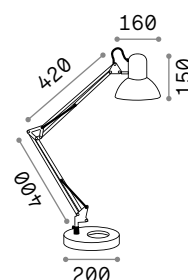

Sally

Metal technical lamp with white, matt black finish or black with copper joints. Jointed and spring balanced arm. Adjustable diffuser.

Lamp with integrated switch.

■ □ IP20

2,600 Kg / 0,0132 m³
E27 max 1x 42W

€ 85

193946 ■ White
265285 ■ Black
061160 ■ Black Copper

● 3000 K
900 lm
123899 € 7,00

193946

265285

061160

P. 509

Wally

Metal technical lamp with white, matt black finish or black with copper joints. Jointed and spring balanced arm. Adjustable diffuser.

Lamp with integrated switch.

■ □ IP20

2,450 Kg / 0,0111 m³
E27 max 1x 42W

€ 85

193991 ■ White
265278 ■ Black
061191 ■ Black Copper

● 3000 K
340 lm
101286 € 3,00

193991

265278

061191

P. 508