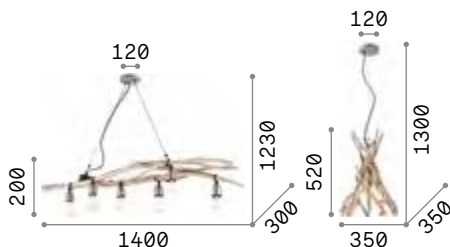

159812 Wood

3000 K
1020 lm

101347 € 8,50

Driftwood

Metal ceiling cup. Suspended structure made of natural branches. Brushed metal bulb socket cover.

IP20

IP20

4,500 Kg / 0,1402 m³