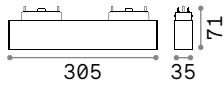

Arca Accent

0,440 Kg/0,0026 m³

LED SMD OSRAM UGR <13

Power	Beam	Lumen	CCT	Finish		Code	€
15W	35°	2000lm	3000K	Black	■	222929	170
		2100lm	4000K	Black	■	223001	170