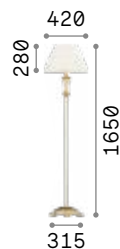

IP20

5,600 Kg / 0,1089 m³
E27 max 1x 60W

€ 340

002880 ■ White
020877 ■ Gold

3000 K
1020 lm

101347 € 8,50

P. 238

P. 438

P. 481