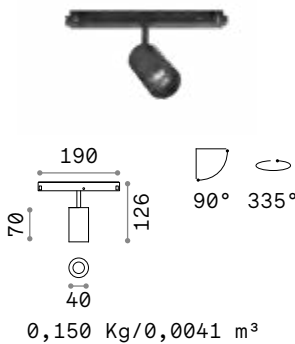

LED COB CITIZEN

Power	Beam	Lumen	CCT	Control	Finish	Code	€
8 W	30°	730 lm	3000 K	On-Off	White	282985	107
					Black	257631	107
					Brass	282046	107
1-10V	30°	730 lm	3000 K	On-Off	White	303697	130 <i>new</i>
					Black	303680	130 <i>new</i>
DALI	30°	730 lm	3000 K	DALI	White	286426	160
					Black	286419	160