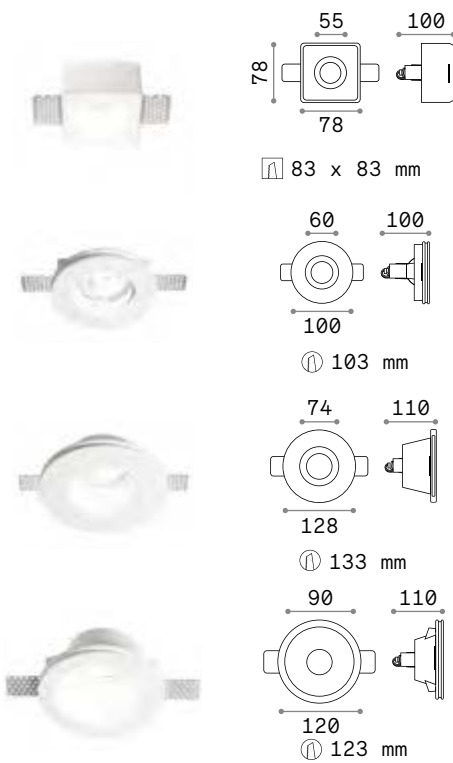

Samba

IP20 GYPSUM

GU10 Not included - Recommended bulb 108292

Power	Weight	Volume	Finish	Code	€
max 35W	0,360 Kg	0,0016 m³	White	230580	15

Power	Weight	Volume	Finish	Code	€
max 35W	0,230 Kg	0,0018 m³	White	150307	15

Power	Weight	Volume	Finish	Code	€
max 35W	0,450 Kg	0,0032 m³	White	150130	15

Power	Weight	Volume	Finish	Code	€
max 50W	0,340 Kg	0,0022 m³	White	139012	15