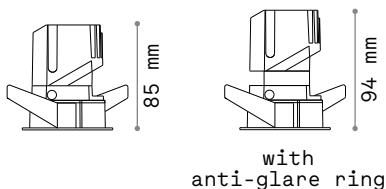

Bento - Source

0,180 Kg/0,0003 m³

LED COB CITIZEN Required - Driver TRIDONIC ON/OFF included

Power	Beam	Lumen	CCT	Finish	Code	€
9W	36°	730 lm	3000 K	Black	279596	45

DIMMABLE DRIVER* Optional

	Power	Output	Measure (LxHxW)	Code	€
1-10V	12 W	250 mA	122x25x40 mm	287843	58
DALI / Push	20 W	250 mA	120x29x51 mm	287850	87

0,200 Kg/0,0003 m³

LED COB CITIZEN Required - Driver TRIDONIC ON/OFF included

Power	Beam	Lumen	CCT	Finish	Code	€
13 W	36°	1000 lm	3000 K	Black	279602	50

DIMMABLE DRIVER* Optional

	Power	Output	Measure (LxHxW)	Code	€
1-10V / Push	20 W	350 mA	108x22x52 mm	287867	75
DALI / Push	20 W	350 mA	120x29x51 mm	287874	80

Light beam: **ACCENT**

m	lx	øm
1	1312	0,71
2	328	1,40
3	146	2,10
4	82	2,80
5	52	3,50

CRI≥90 9W 36° 850lm 3000K

m	lx	øm
1	1846	0,65
2	461	1,30
3	205	1,90
4	115	2,60
5	74	3,20

CRI≥90 13W 36° 1100lm 3000K

* The dimmable power supplies must be ordered in concomitance with the product and will be included inside the fittings by replacing the on-off power supply. ** Lens 36° included.