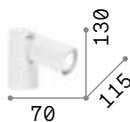

Rudy

White or black powder coated die-cast aluminium frame. Adjustable diffusers: they can be rotated and reclined.

LED Bulbs LED GU10 7W 3000 K included.
Cod. 123943

IP20

IP20

0,570 Kg / 0,0046 m³
GU10 max 2 x 35W

0,270 Kg / 0,0017 m³
GU10 max 1 x 35W

€ 100

€ 50

229041 ■ White
229034 ■ Black

229027 ■ White
229010 ■ Black

3000 K
610 lm

3000 K
610 lm

123943 € 4,50

123943 € 4,50

P. 311