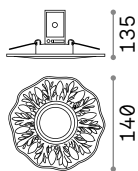

Polka

□ △ IP20

① 65 mm

0,200 Kg/0,0025 m³

GU10 Not included - Recommended bulb 108292

Power	Material	Finish	Code	€
max 50W	Gypsum	White	115597	16
	Aluminum	Brass	115610	16
	Aluminum	Ant. Brass	115580	16