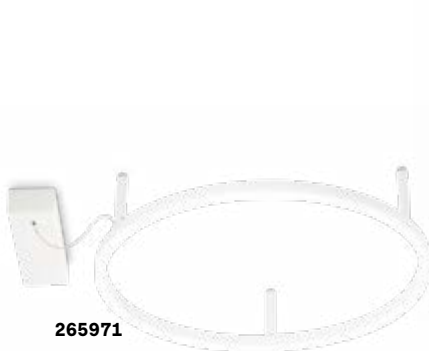

Oracle Slim

Ceiling lamp consisting of a thin matt white or black painted aluminum frame and opal polycarbonate diffuser. Circular model available in three different sizes. Integrated LEDs; available in 3000 K color temperature; CRI ≥ 80 ; LED useful life 17.500 h ; IP20 protection, insulation class II.

LED LED source 3000 K, 20.000 h life.

■ □ IP20

1,700 Kg / 0,1345 m³
LED 55W / 5300 lm

€ 295

266015 ■ White
266022 ■ Black

■ □ IP20

1,430 Kg / 0,0852 m³
LED 38W / 4300 lm

€ 240

265995 ■ White
266008 ■ Black

■ □ IP20

1,240 Kg / 0,0455 m³
LED 32W / 3150 lm

€ 195

265971 ■ White
265988 ■ Black