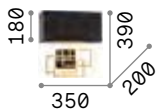

Luxury

Brass finished metal frame. Matt black base. PVC shade with sides covered with fabric.