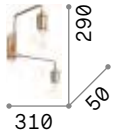

P. 466

P. 494

Triumph

Totally metal frame with black or antiqued brass finish. AP models with power cable coated with fabric with switch and plug included.

Lamp with integrated switch.

■ □ IP20

0,710 Kg / 0,0067 m³
E27 max 2 x 60W