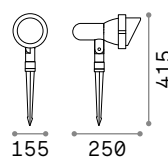

Terra

Cast aluminum painted frame.
Adjustable body. Transparent
Pyrex glass diffuser.

IP65

1,230 Kg / 0,0086 m³
E27 max 1x42W

€ 90

033044 ■ Anthracit.