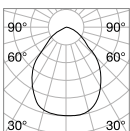

m	lx	øm
1	1066	1,90
2	267	3,70
3	118	5,60
4	67	7,50
5	43	9,40