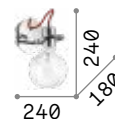

IP20

0,450 Kg / 0,0119 m³
E27 max 1x60W

€ 72

119465 White
119427 Chrome
119502 Black

3000 K
1020 lm

101347 € 8,50