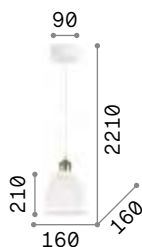

Citrus

Body with painted multilevel wood elements. Power cable coated with black fabric.

0,660 Kg / 0,0174 m³
E27 max 1x60W

€ 152

159843 Wood

119571 € 7,00

0,720 Kg / 0,0242 m³
E27 max 1x60W

€ 160

159850 Wood

119571 € 7,00

0,510 Kg / 0,0148 m³
E27 max 1x60W

€ 135

159867 Wood

119571 € 7,00

Lugano

Matt varnished metal ceiling cup. Power cable coated with fabric with antique brass metal bulb socket cover. Ceramic diffuser.

2,950 Kg / 0,0618 m³
E27 max 3x60W

€ 385

206875 White

123899 € 7,00

0,850 Kg / 0,0090 m³
E27 max 1x60W

€ 138

206806 White

123899 € 7,00

0,860 Kg / 0,0068 m³
E27 max 1x60W

€ 138

206820 White

123899 € 7,00