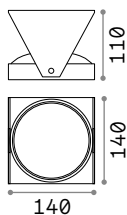

GU10 Bulbs LED GU10 10W 3000 K included. Code **189031**

Power	Finish		Code	€
max 13W	Black		203140	85

0,490 Kg/0,0037 m³