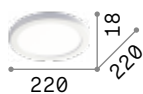

0,350 Kg / 0,0018 m³
LED 20W / 1950/2000 lm

0,350 Kg / 0,0018 m³
LED 20W / 1950/2000 lm

0,400 Kg / 0,0018 m³
LED 20W / 1950/2000 lm

0,400 Kg / 0,0018 m³
LED 20W / 1950/2000 lm

€ 50

€ 60

€ 58

€ 66

290799 3000K

new 290805 3000K

new 290836 3000K

new 290843 3000K

new

306346 4000K

new 306353 4000K

new 306384 4000K

new 306391 4000K

new

290775 3000K

new 290782 3000K

new 290812 3000K

new 290829 3000K

new

306360 4000K

new 306377 4000K

new 306407 4000K

new 306414 4000K

new