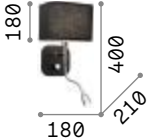

LED LED source 3000 K, 20.000 h life.

ON OFF Lamp with integrated switch.

■ IP20

0,640 Kg / 0,0111 m³

E14 max 1x40W +
LED 1,5W / 55 lm

€ 115

124162 White

124179 Black