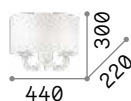

IP20

2,470 Kg / 0,0517 m³

E14 max 2x 40W

€ 210

035864 White

3000 K
420 Lm

101217 € 3,00

[P. 195](#)