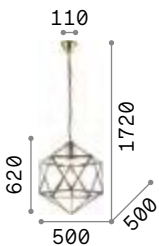

Deca

Metal frame with antique brass finish. Diffuser made of transparent glass sheets which can be opened to change the bulb.

6,720 Kg / 0,2288 m³
E27 max 1x 60W

€ 440

168869 Ant. Brass

2200 K
480 lm

151724 € 8,50