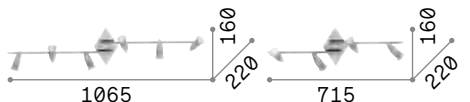

Alfa

Metal structure with satin white, satin nickel or satin brass finish. Reflecting body is adjustable by rotation of the stem and inclination of the turning point.

LED Bulbs LED GU10 7W 3000 K included.
Cod. **123943**

1,140 Kg / 0,0196 m³
GU10 max 6 x 50W

€ 135

122748 **White**
006338 **Nickel**
287805 **Brass**

1,070 Kg / 0,0158 m³
GU10 max 4 x 50W

€ 90

122731 **White**
006321 **Nickel**
287799 **Brass**

3000 K
610 lm

123943 € 4,50

3000 K
610 lm

123943 € 4,50

P. 407