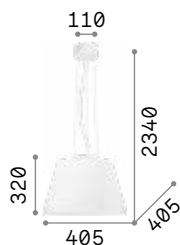

P. 472

P. 524

Cylinder

Metal frame. White blown acid-etched diffuser. Steel cables adjustable in length with automatic blocking mechanisms.

IP20

4,040 Kg / 0,0729 m³

E27 max 1x60W

€ 235