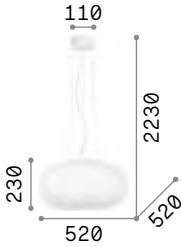

Ulisse

Metal frame coated with matt white enamel. Blown acid-etched white glass diffuser. Suspension models provided with steel cables adjustable in length with automatic blocking mechanisms.