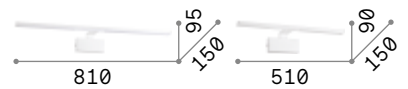

■ □ IP20

0,660 Kg / 0,0264 m³
LED 18W / 2250 lm

€ 165

225029 □ White
224992 ■ Chrome
225005 ■ Brass

■ □ IP20

0,650 Kg / 0,0162 m³
LED 12,5W / 1450 lm

€ 125

224985 □ White
224930 ■ Chrome
224954 ■ Brass