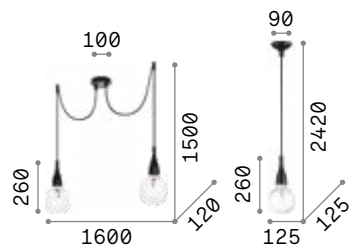

IP20

0,900 Kg / 0,0171 m³
E27 max 2 x 60W

€ 127

112718 White
112671 Black

IP20

0,470 Kg / 0,0099 m³
E27 max 1 x 70W

€ 66

009360 White
009407 Black
009391 Gold

3000 K
1020 lm

101347 € 8,50

3000 K
1020 lm

101347 € 8,50

P. 410 P. 500