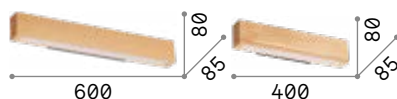

€ 145

138251  White

173252  Black

P. 082

Craft ^{new}

Matt black varnished metal base. Natural wood body. Satin opal color polycarbonate diffuser. Downward light emission.

LED LED source 3000 K, 20.000 h life.