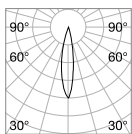

⌀ 30 mm

0,070 Kg/0,0003 m³

LED SMD OSRAM AND DRIVER Included

Power	Beam	Lumen	CCT	Finish	Code	€
3W	20°	210 lm	3000 K	White	+ 244808	32
				Gold	+ 244822	32
				Black	+ 244846	32
				Gold	+ 244853	32

Light beam: SPOT