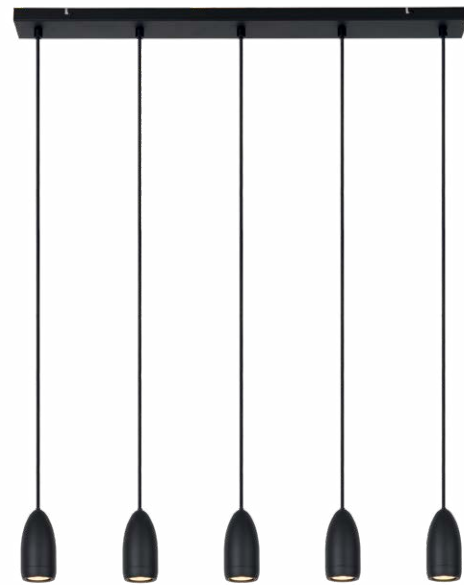

45406/01/30

1x GU10/35W max./excl./

W: 10 cm

Colours: Black

H: 150 max. cm

Material: Metal

L: 10 cm

Bulb recom.: 49006/05/30

IP20

45406/05/30

5x GU10/35W max./excl./

W: 8 cm

Colours: Black

H: 150 max. cm

Material: Metal

L: 100 cm

Bulb recom.: 49006/05/30

IP20