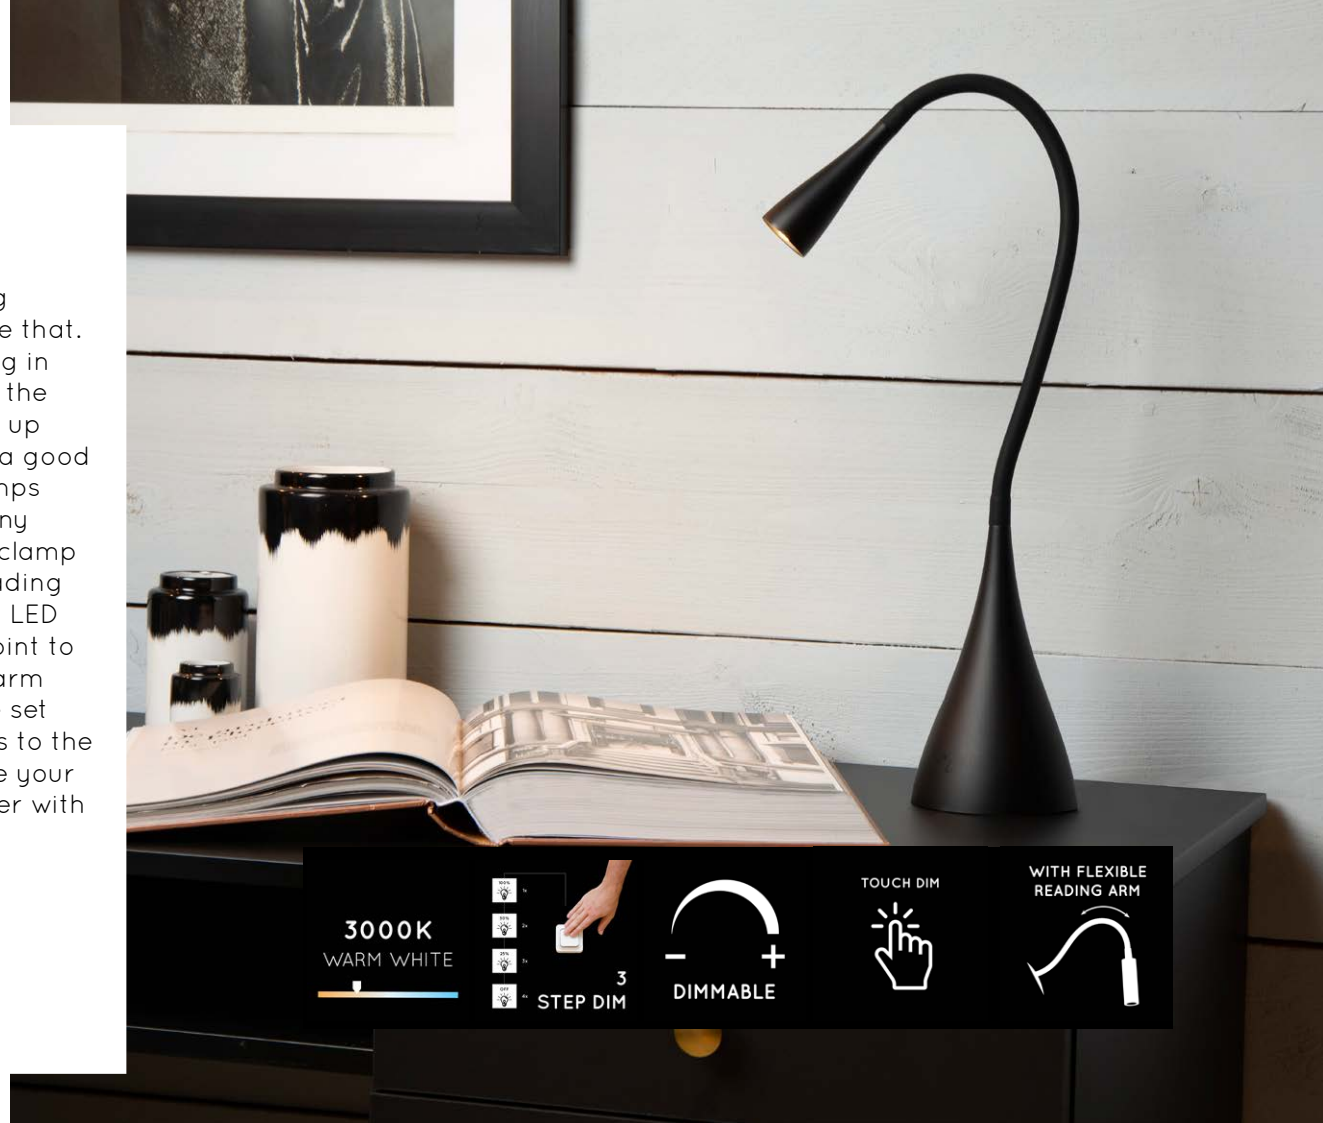

# ZOZY

A simple, sleek reading lamp. Anyone could use that. Whether it's for reading in your living room while the rest watch TV, lighting up your desk or enjoying a good book in bed. Zozy clamps quickly and easily in any location. This modern clamp lamp has a flexible reading arm and an integrated LED bulb that you easily point to the right place. The warm white light can also be set harder or softer thanks to the built-in dimmer. Create your own comfortable corner with Zozy as your partner.