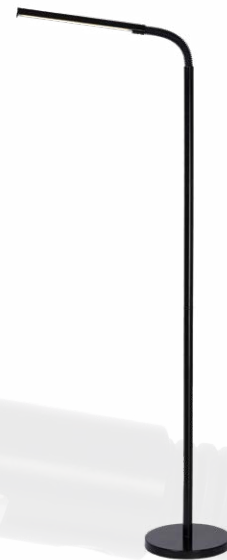

36712/05/30

6W/Integrated LED/2700K/270lm/

W: 45 cm

Colours: Black

H: 153 cm

Material: Metal

L: 20 cm

IP20

LED