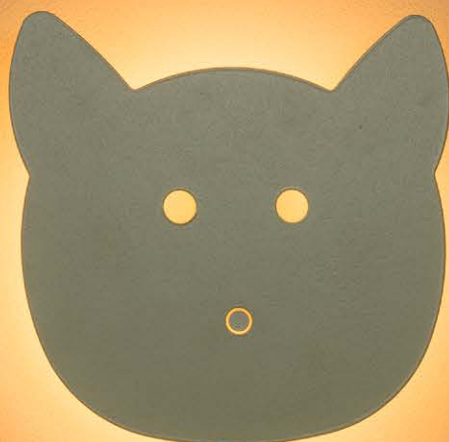

CHARLIE

2700K
WARM WHITE

DIMMABLE

TOUCH DIM