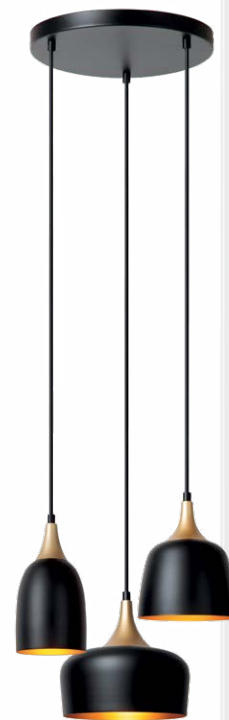

05446/08/30

8x E14/40W max./excl./

W: 35 cm

Colours: Black

H: 150 max. cm

Material: Aluminum

L: 125 cm

IP20

05446/13/30

3x E14/40W max./excl./

W: 30 cm

Colours: Black

H: 150 max. cm

Material: Aluminum

L: 30 cm

IP20