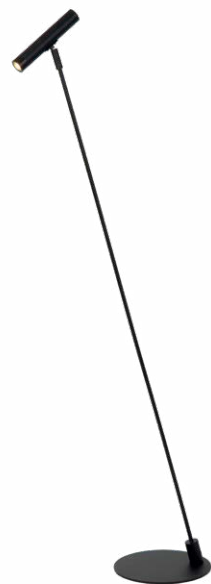

03746/03/30

1x G9/3W max./incl./

W: 41 cm

H: 127 cm

L: 23 cm

Colours: Black

Material: Metal

Bulb recom.: 49097/03/31