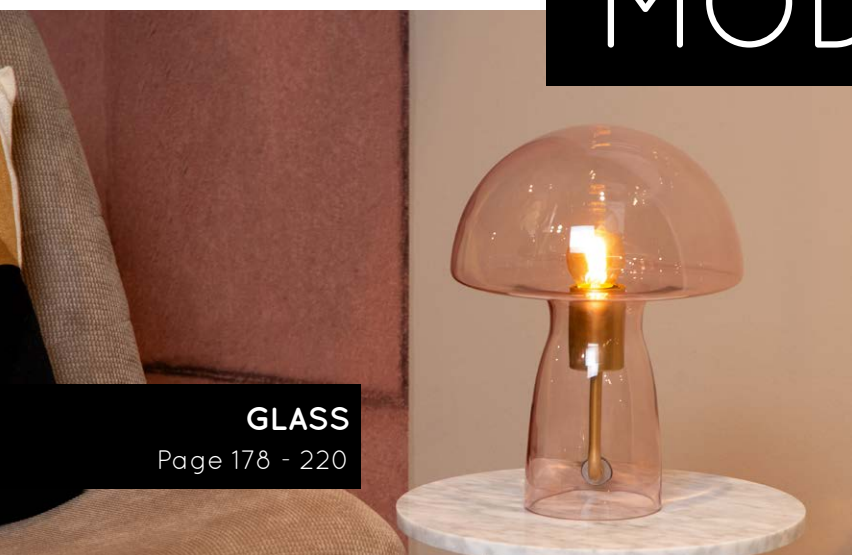

MODERN

GLASS

Page 178 - 220