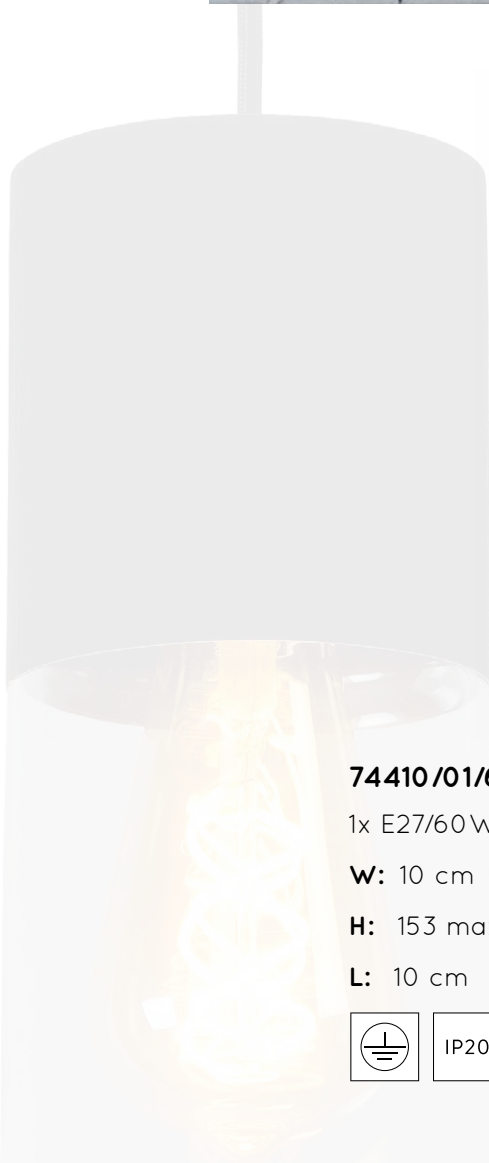

# ZINO

Zino, a simple name for a seemingly simple design. But don't be fooled. Zino has more secrets than it seems to have at first sight. The aluminium part of the lampshade was always given a warm colour. The glass beneath it is coloured complementary for extra charisma. Especially when you combine Zino with the right filament bulb. You can adjust this chandelier in height, up to 153 centimeters. In addition, you can easily connect Zino to a dimmer. Combine multiple copies for a beautiful overall picture.