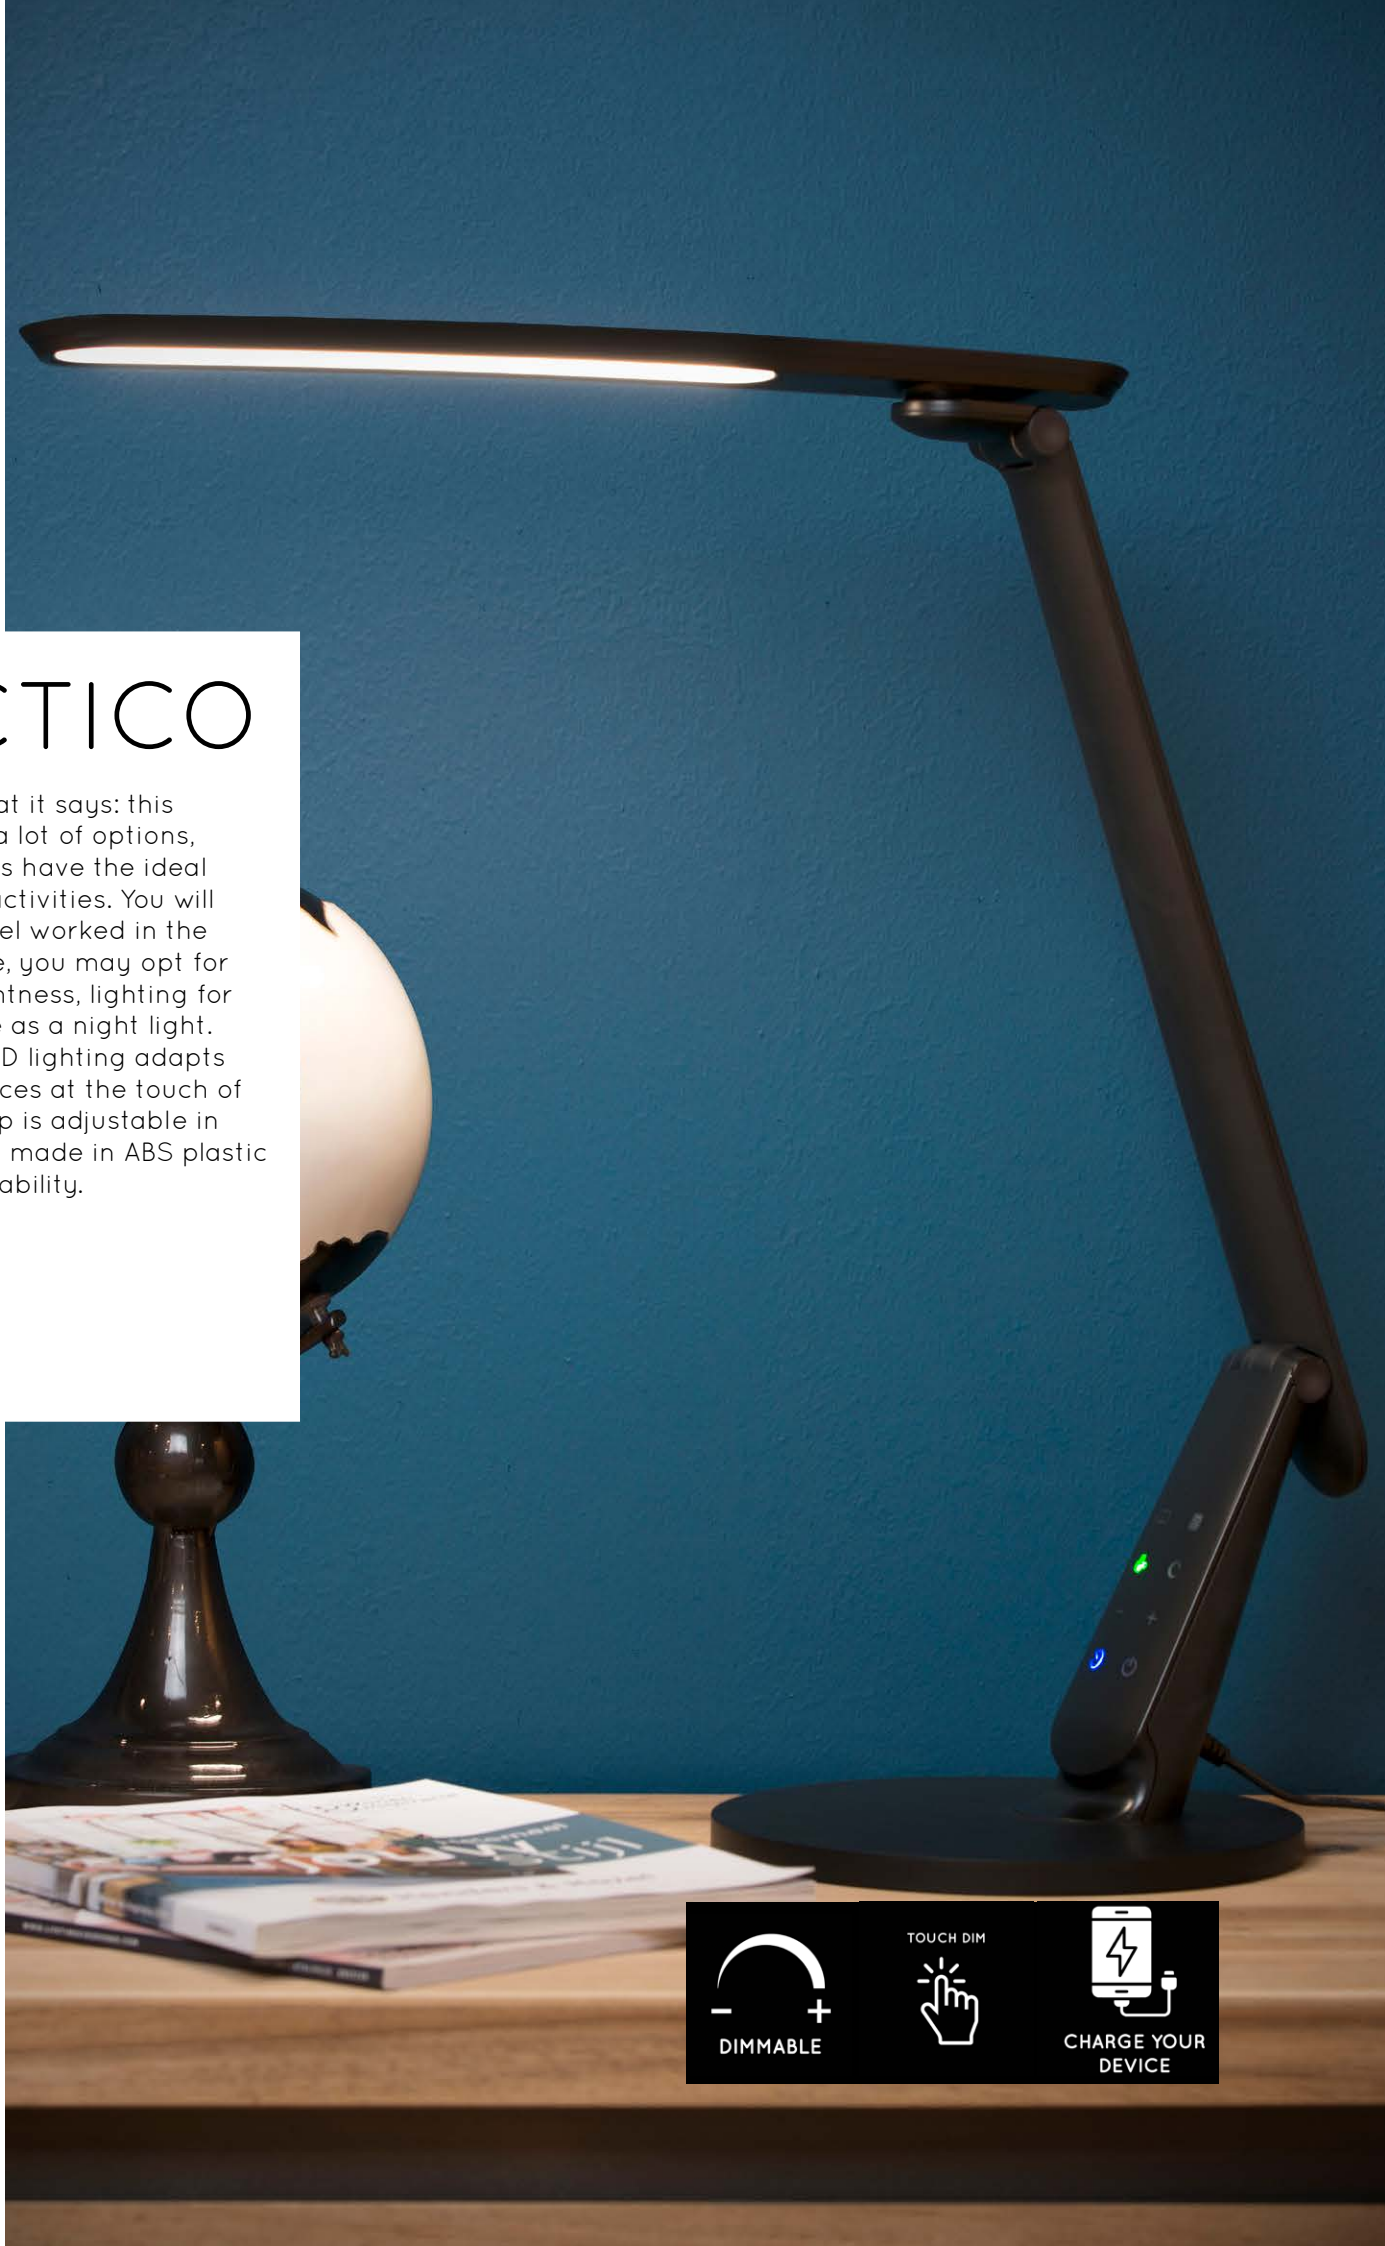

# PRACTICO

Practico does what it says: this desk lamp offers a lot of options, so that you always have the ideal lighting for your activities. You will find a control panel worked in the base. For example, you may opt for more or less brightness, lighting for reading or for use as a night light. The integrated LED lighting adapts to the circumstances at the touch of a button. The lamp is adjustable in height. Practico is made in ABS plastic for extra shape stability.