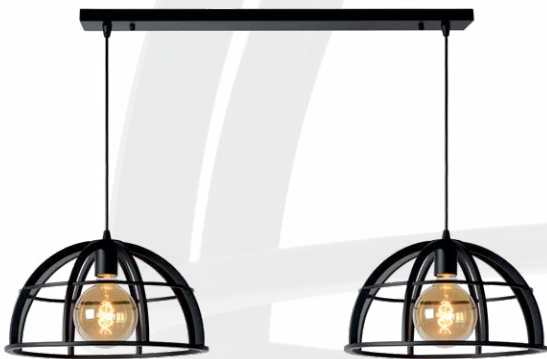

76464/02/30

2x E27/60W max./excl./

W: 40 cm

H: 150 max. cm

L: 110 cm

Colours: Black

Material: Metal

Bulb recom.: 49033/05/62

IP20