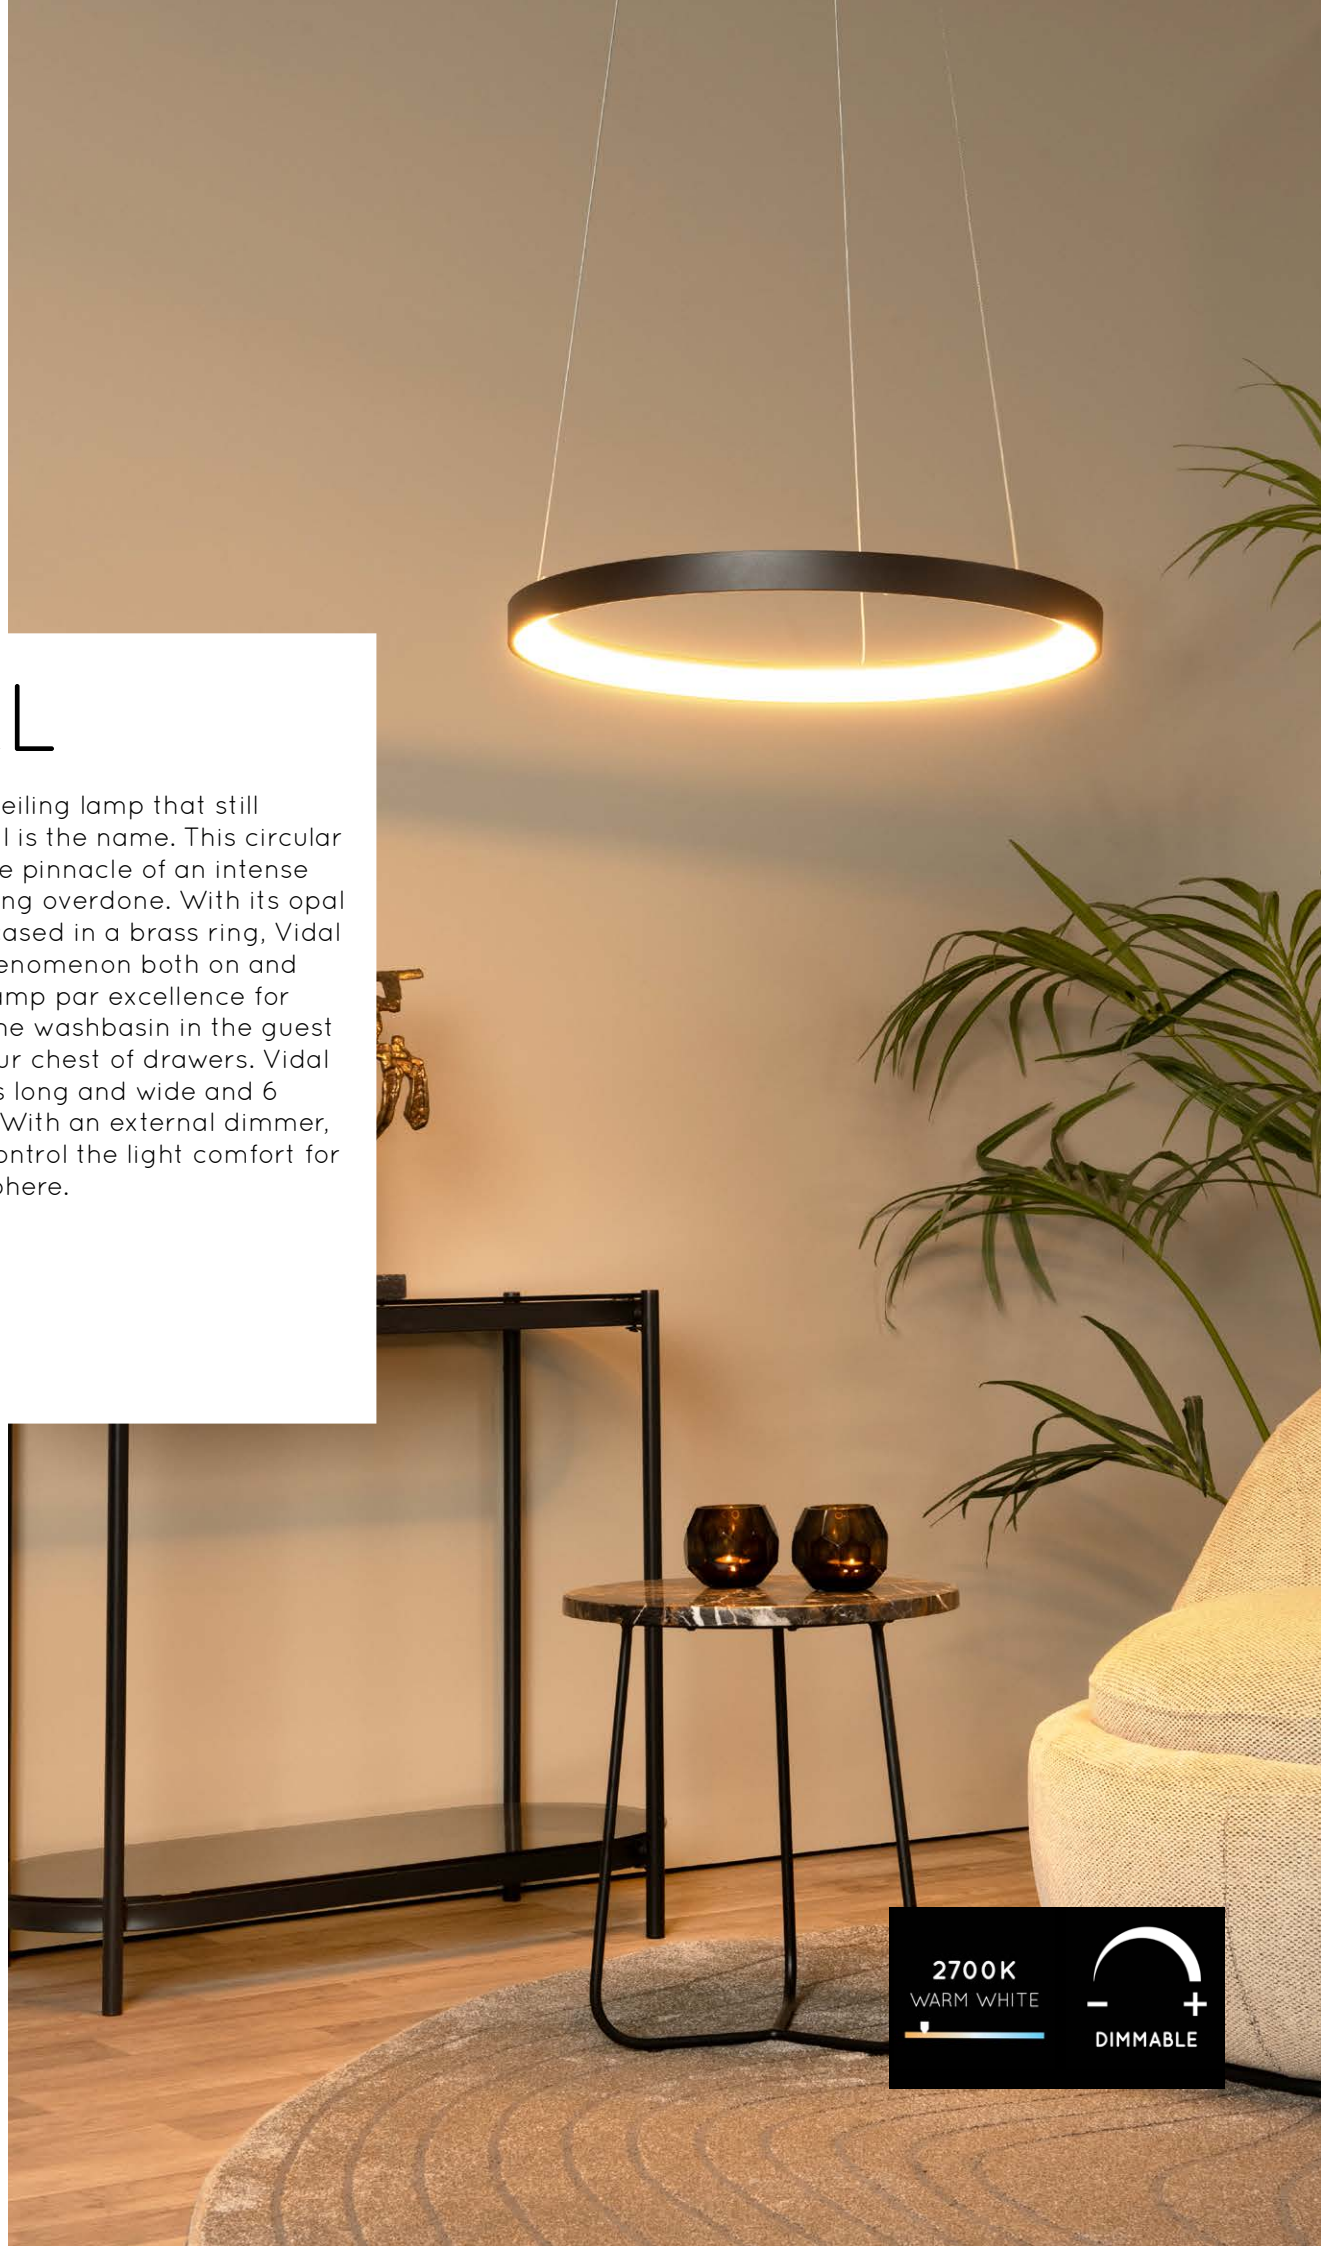

# VIDAL

An unobtrusive ceiling lamp that still stands out? Vidal is the name. This circular ceiling light is the pinnacle of an intense glow without being overdone. With its opal light surface encased in a brass ring, Vidal is a beautiful phenomenon both on and off. The ceiling lamp par excellence for the hallway, at the washbasin in the guest WC or above your chest of drawers. Vidal is 28 centimetres long and wide and 6 centimetres tall. With an external dimmer, you can easily control the light comfort for the ideal atmosphere.