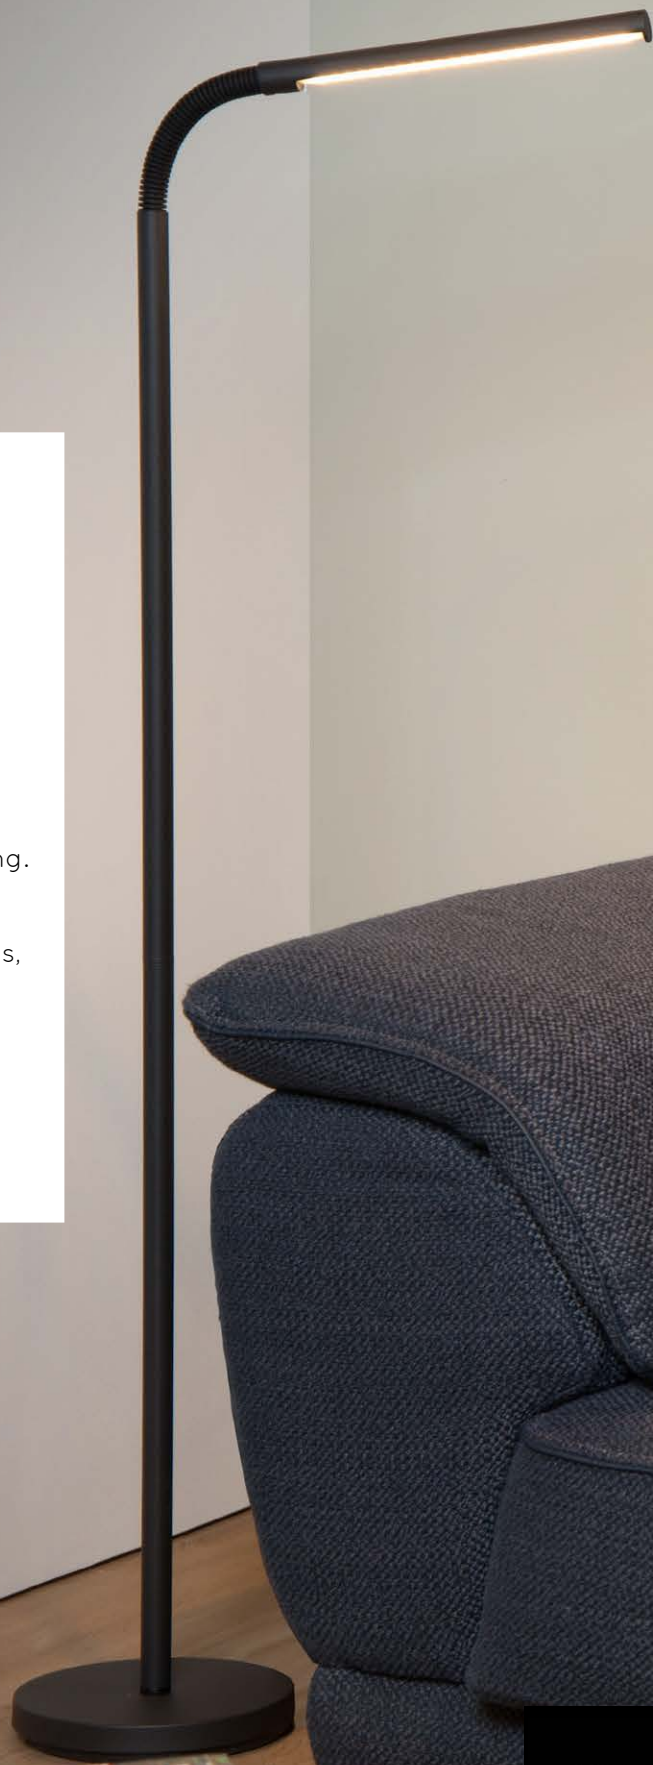

GILLY

Gilly is a decorative and especially very functional desk lamp. You determine the angle of the black metal arm yourself. The minimum height is 28 centimetres, the maximum height amounts to 49 centimetres. This desk lamp spreads a bright light thanks to the integrated LED lighting. You can thus concentrate optimally on reading, studying or working. Gilly balances beautifully on a small, round black base. This desk illumination fits beautifully into modern environments, both at home and at the office.

2700K
WARM WHITE

WITH FLEXIBLE
READING ARM