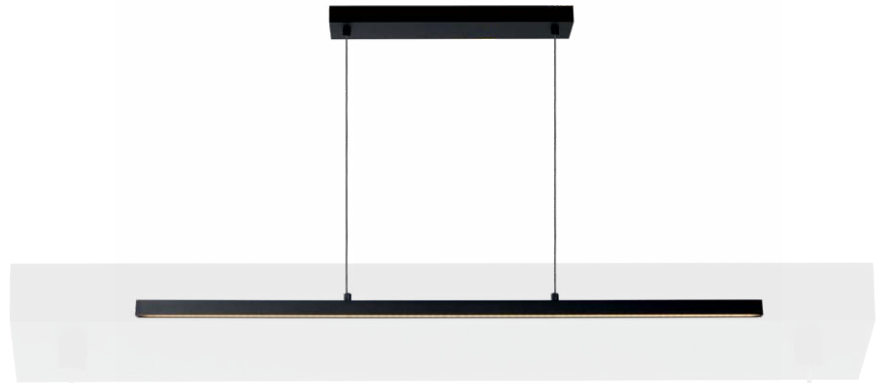

# SIGMA

The timeless elegance of the Sigma pendant lamp is a point of peace in your interior. Due to its minimalistic design in sleek aluminium, this pendant lamp is grandiose in its simplicity. The ideal mood setter at the table in your dining room, above an extended kitchen island or for the daredevil at a long desk table. Equipped with an integrated dimmable LED bulb, you can adjust Sigma's brightness effortlessly. The chandelier can be installed as desired up to a maximum height of 150 centimetres. Sigma is just under 119 centimetres long and just over 8 centimetres wide.

2700K  
WARM WHITE

DIMMABLE

**23463/30/30**

30 W/Integrated LED/2700K/1711lm/dim.

**W:** 8.2 cm**Colours:** Black**H:** 150 max. cm**Material:** Metal**L:** 118.5 cm**23463/36/30**

36 W/Integrated LED/2700K/2104lm/dim.

# GILLY

Gilly is a decorative and especially very functional desk lamp. You determine the angle of the black metal arm yourself. The minimum height is 28 centimetres, the maximum height amounts to 49 centimetres. This desk lamp spreads a bright light thanks to the integrated LED lighting. You can thus concentrate optimally on reading, studying or working. Gilly balances beautifully on a small, round black base. This desk illumination fits beautifully into modern environments, both at home and at the office.