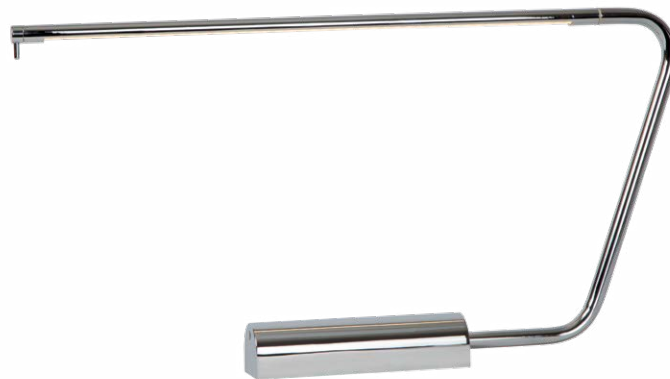

MADISON

44503/06/30

6.5W/Integrated LED/2600K/650lm/dim.

W: 5.5 cm

Colours: Black

H: 33 cm

Material: Aluminum

L: 62.5 cm

44503/06/11

6.5W/Integrated LED/2600K/650lm/dim.

W: 5.5 cm

Colours: Chrome

H: 33 cm

Material: Aluminum

L: 62.5 cm