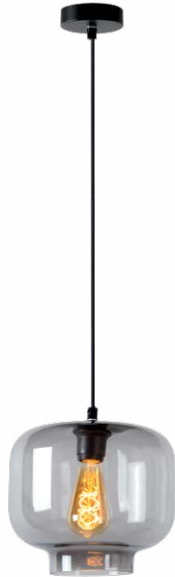

46413/01/65

1x E27/40W max./excl./

W: 25 cm

H: 159.7 max. cm

L: 25 cm

Colours: Smoke Grey

Material: Glass

Bulb recom.: 49034/05/62

IP20