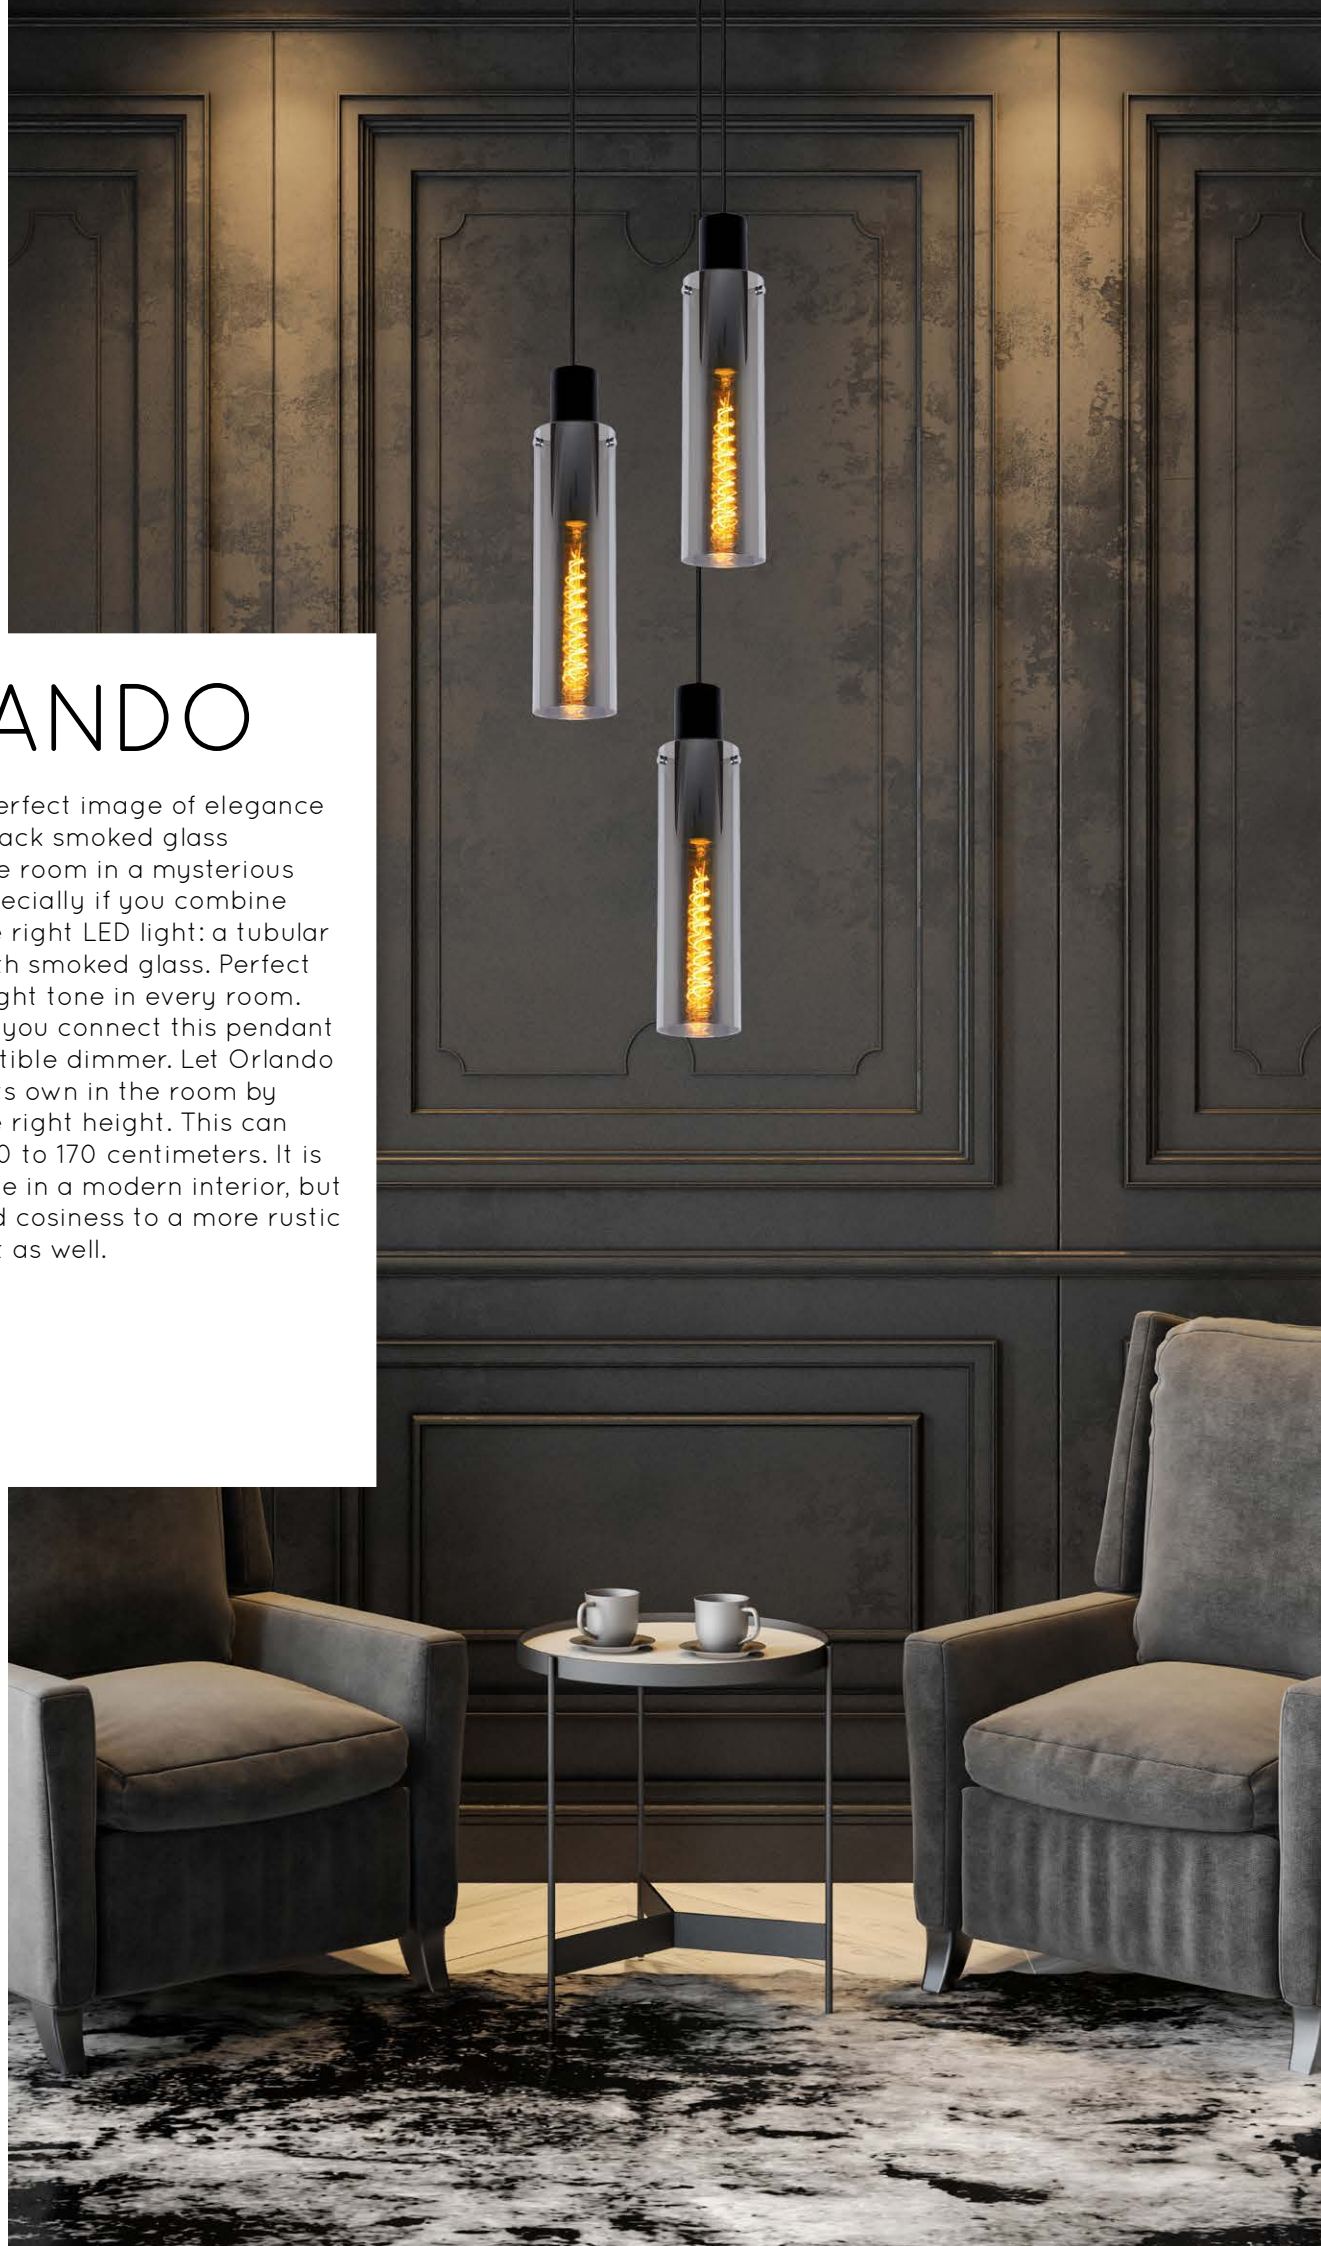

# ORLANDO

Orlando is the perfect image of elegance and style. The black smoked glass almost wraps the room in a mysterious atmosphere. Especially if you combine Orlando with the right LED light: a tubular filament light with smoked glass. Perfect for setting the right tone in every room. Especially when you connect this pendant light to a compatible dimmer. Let Orlando fully come into its own in the room by hanging it at the right height. This can vary between 120 to 170 centimeters. It is most comfortable in a modern interior, but brings mood and cosiness to a more rustic environment just as well.