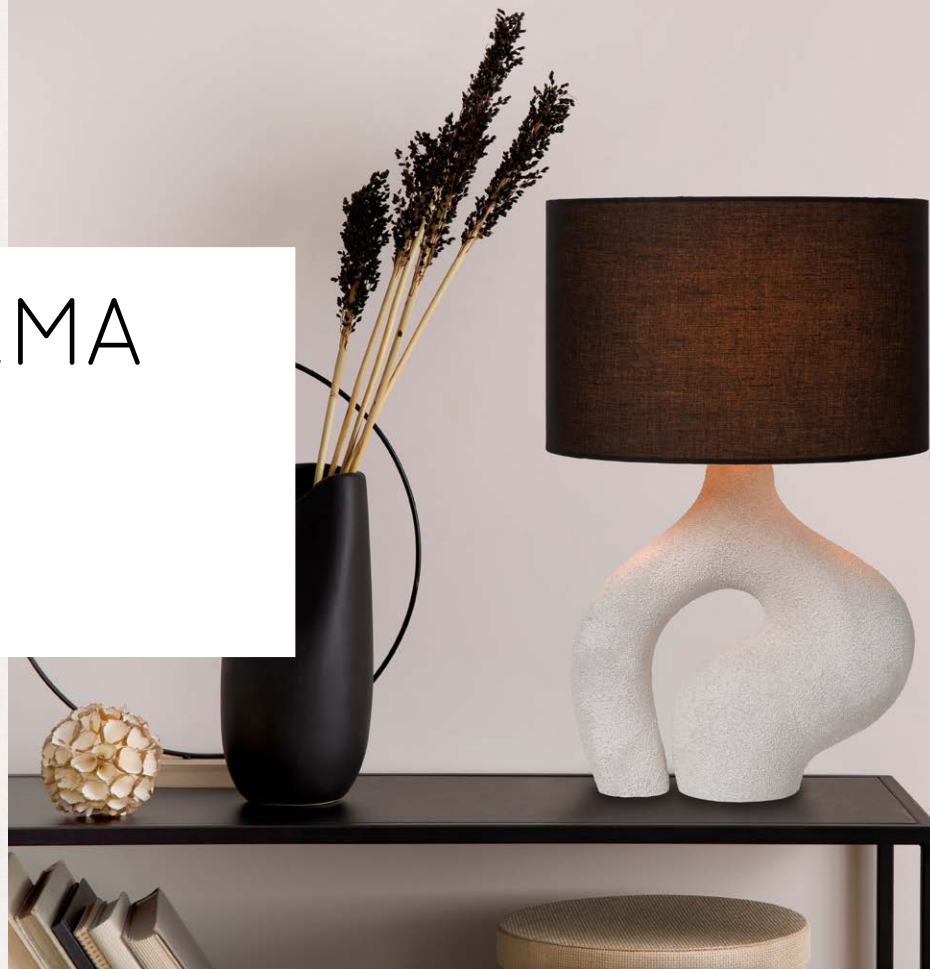

FORMA

34551/81/31

1x E27/40W max./excl./

W: 34 cm

H: 54 cm

L: 34 cm

Colours: White

Material: Ceramics

Bulb recom.: 49032/05/62

IP20