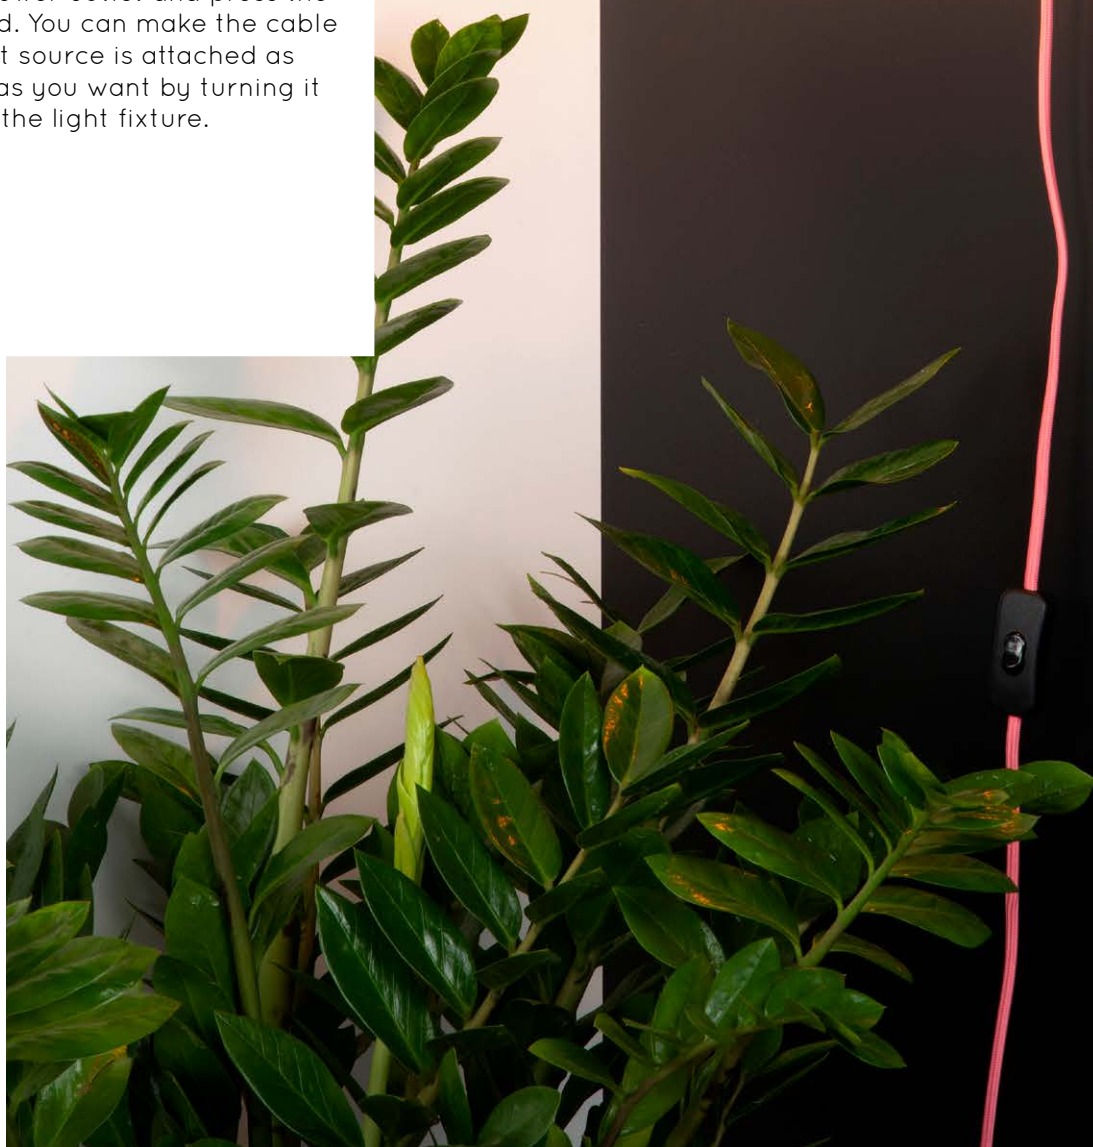

# POLA

A nifty wall lamp is indispensable in the modern nursery. This not only serves as a night light for the youngest children but also as a reading lamp or fun, decorative element for the somewhat older children. Pola has the unique properties of a colourful, timeless design, compact dimensions and high-quality materials. You simply attach Pola to the wall, insert the plug in the power outlet and press the switch in the cord. You can make the cable to which the light source is attached as long or as short as you want by turning it playfully around the light fixture.