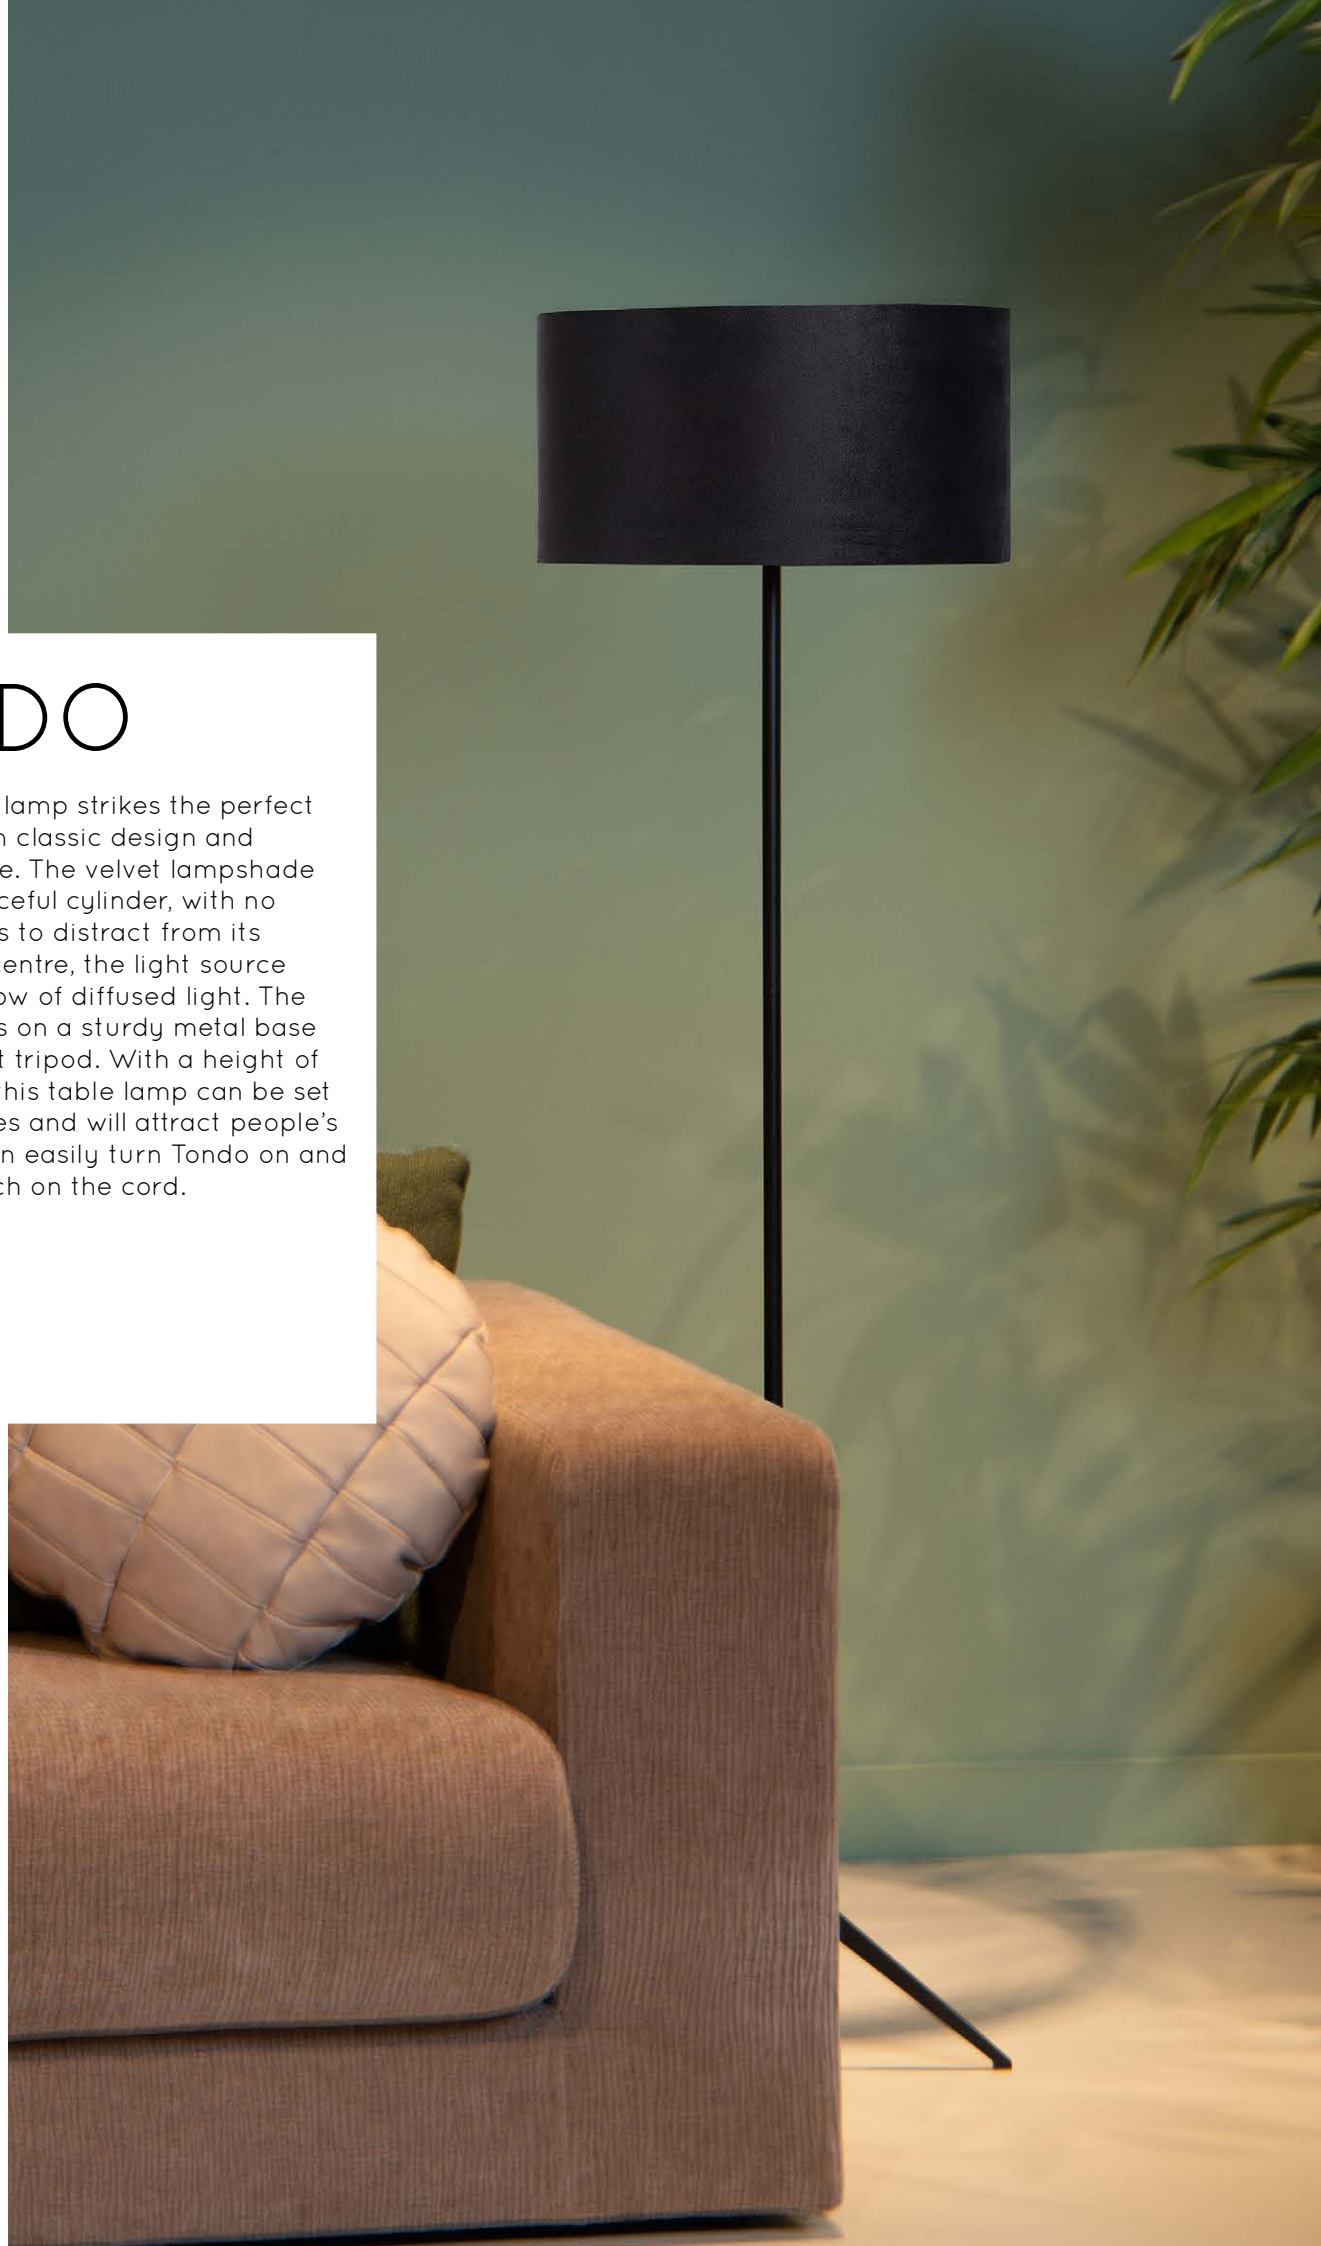

# TONDO

The Tondo table lamp strikes the perfect balance between classic design and modern elegance. The velvet lampshade resembles a graceful cylinder, with no unnecessary frills to distract from its essence. At the centre, the light source casts a warm glow of diffused light. The light source rests on a sturdy metal base with a minimalist tripod. With a height of 48 centimetres, this table lamp can be set up in many places and will attract people's attention. You can easily turn Tondo on and off with the switch on the cord.