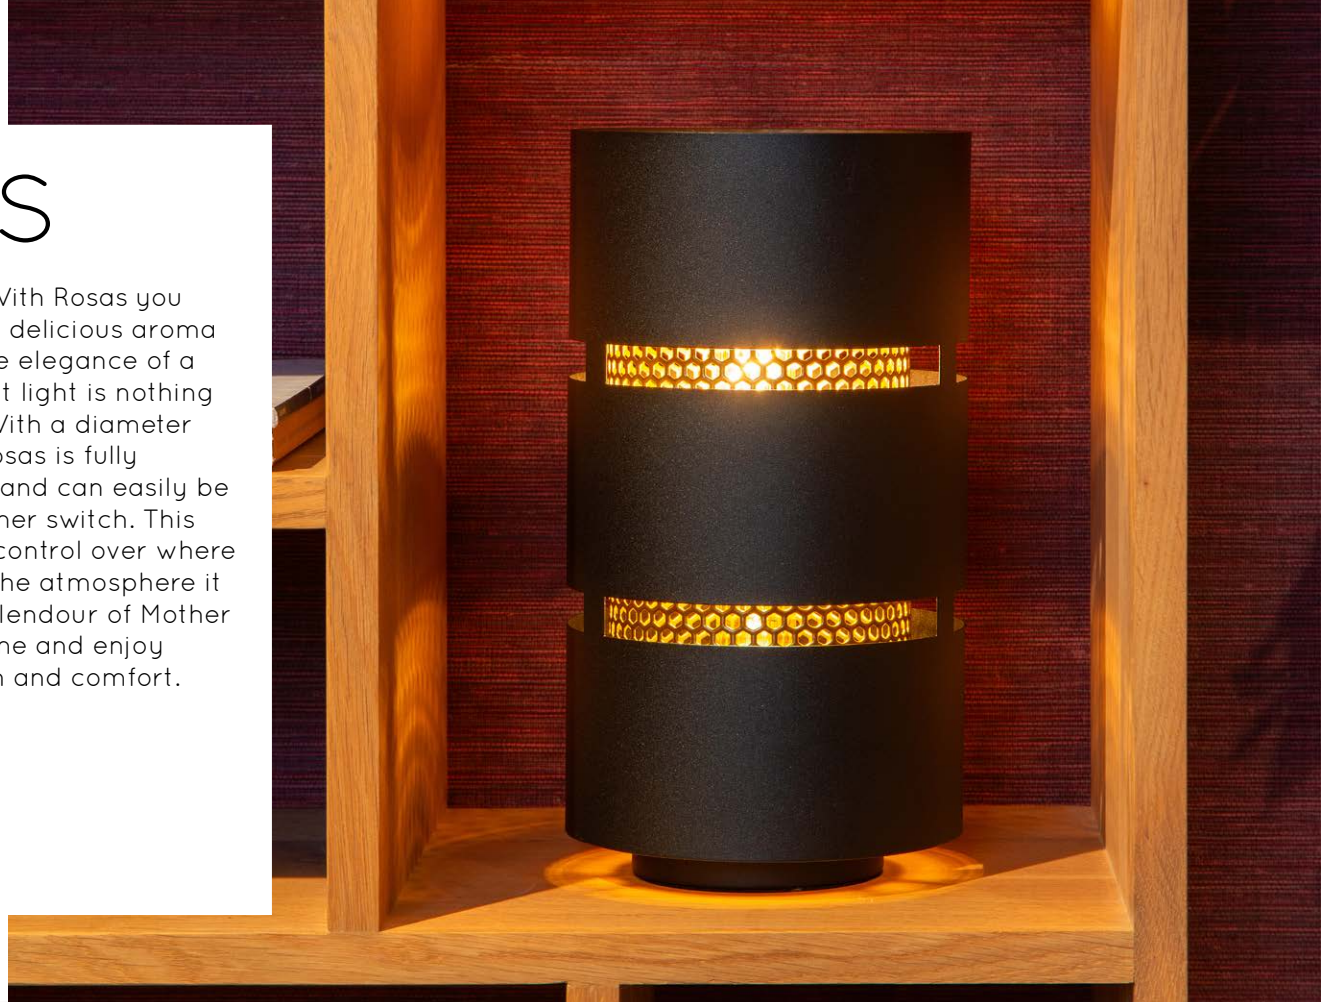

# ROSAS

As sweet as honey. With Rosas you can almost smell the delicious aroma of honey. Evoking the elegance of a beehive, this pendant light is nothing short of charming. With a diameter of 26 centimetres, Rosas is fully adjustable in height and can easily be connected to a dimmer switch. This gives you complete control over where it is positioned and the atmosphere it creates. Bring the splendour of Mother Nature into your home and enjoy unparalleled warmth and comfort.