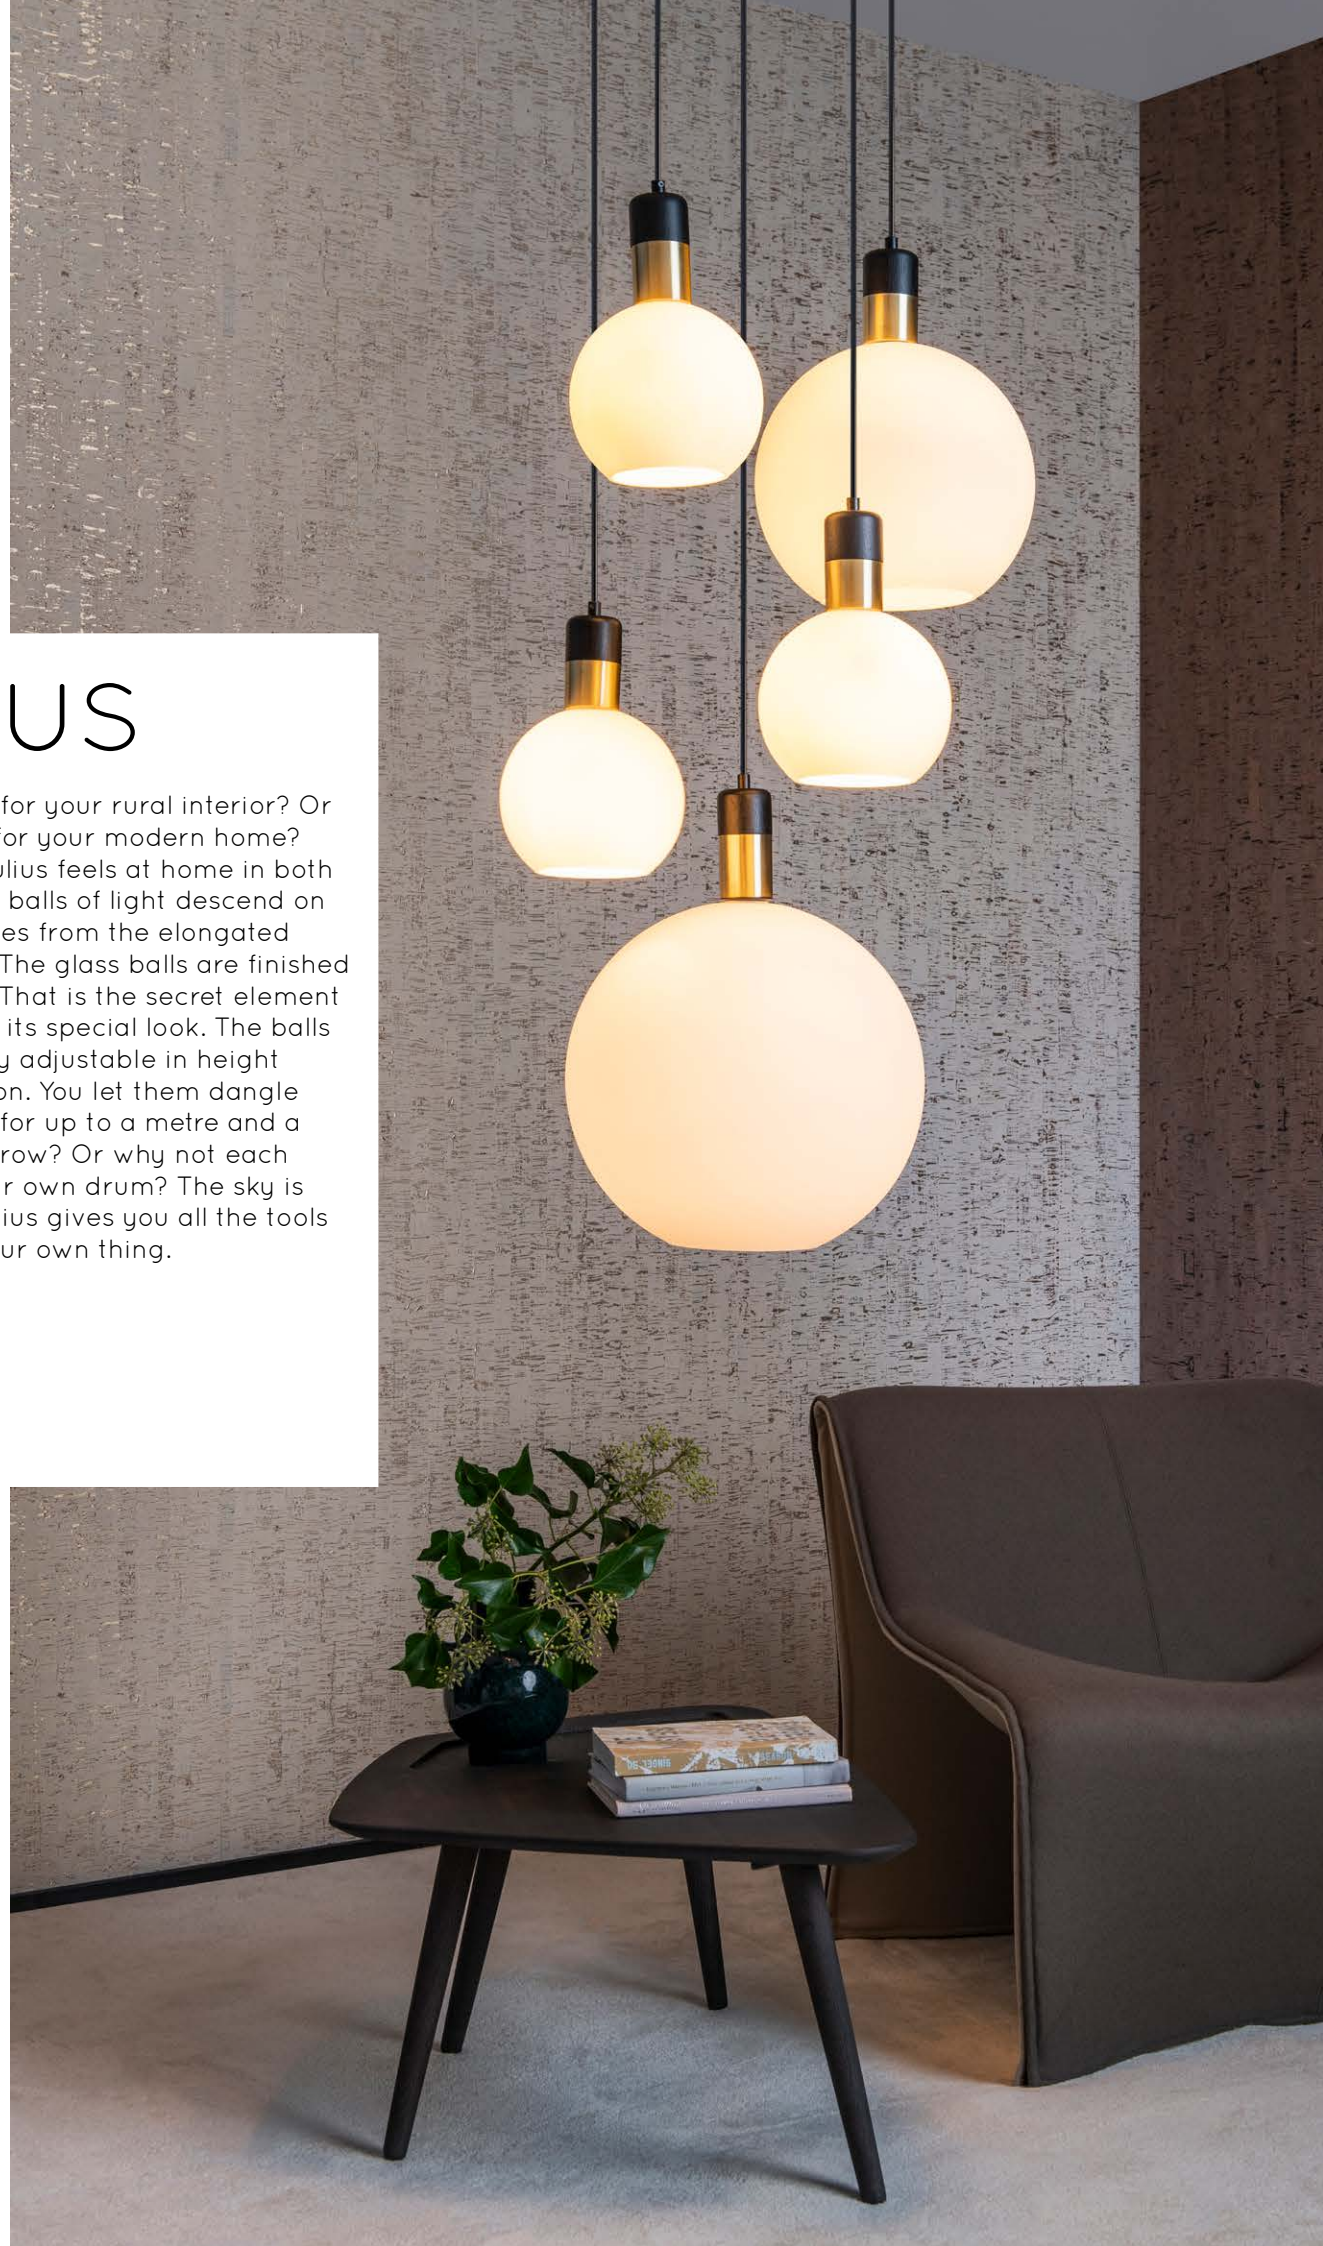

JULIUS

A vintage touch for your rural interior? Or an eye-catcher for your modern home? Pendant lamp Julius feels at home in both scenarios. Three balls of light descend on their textile cables from the elongated mounting plate. The glass balls are finished in a opal jacket. That is the secret element that gives Julius its special look. The balls of light are easily adjustable in height for the installation. You let them dangle from the ceiling for up to a metre and a half. Neatly in a row? Or why not each marching to their own drum? The sky is the limit, and Julius gives you all the tools needed to do your own thing.