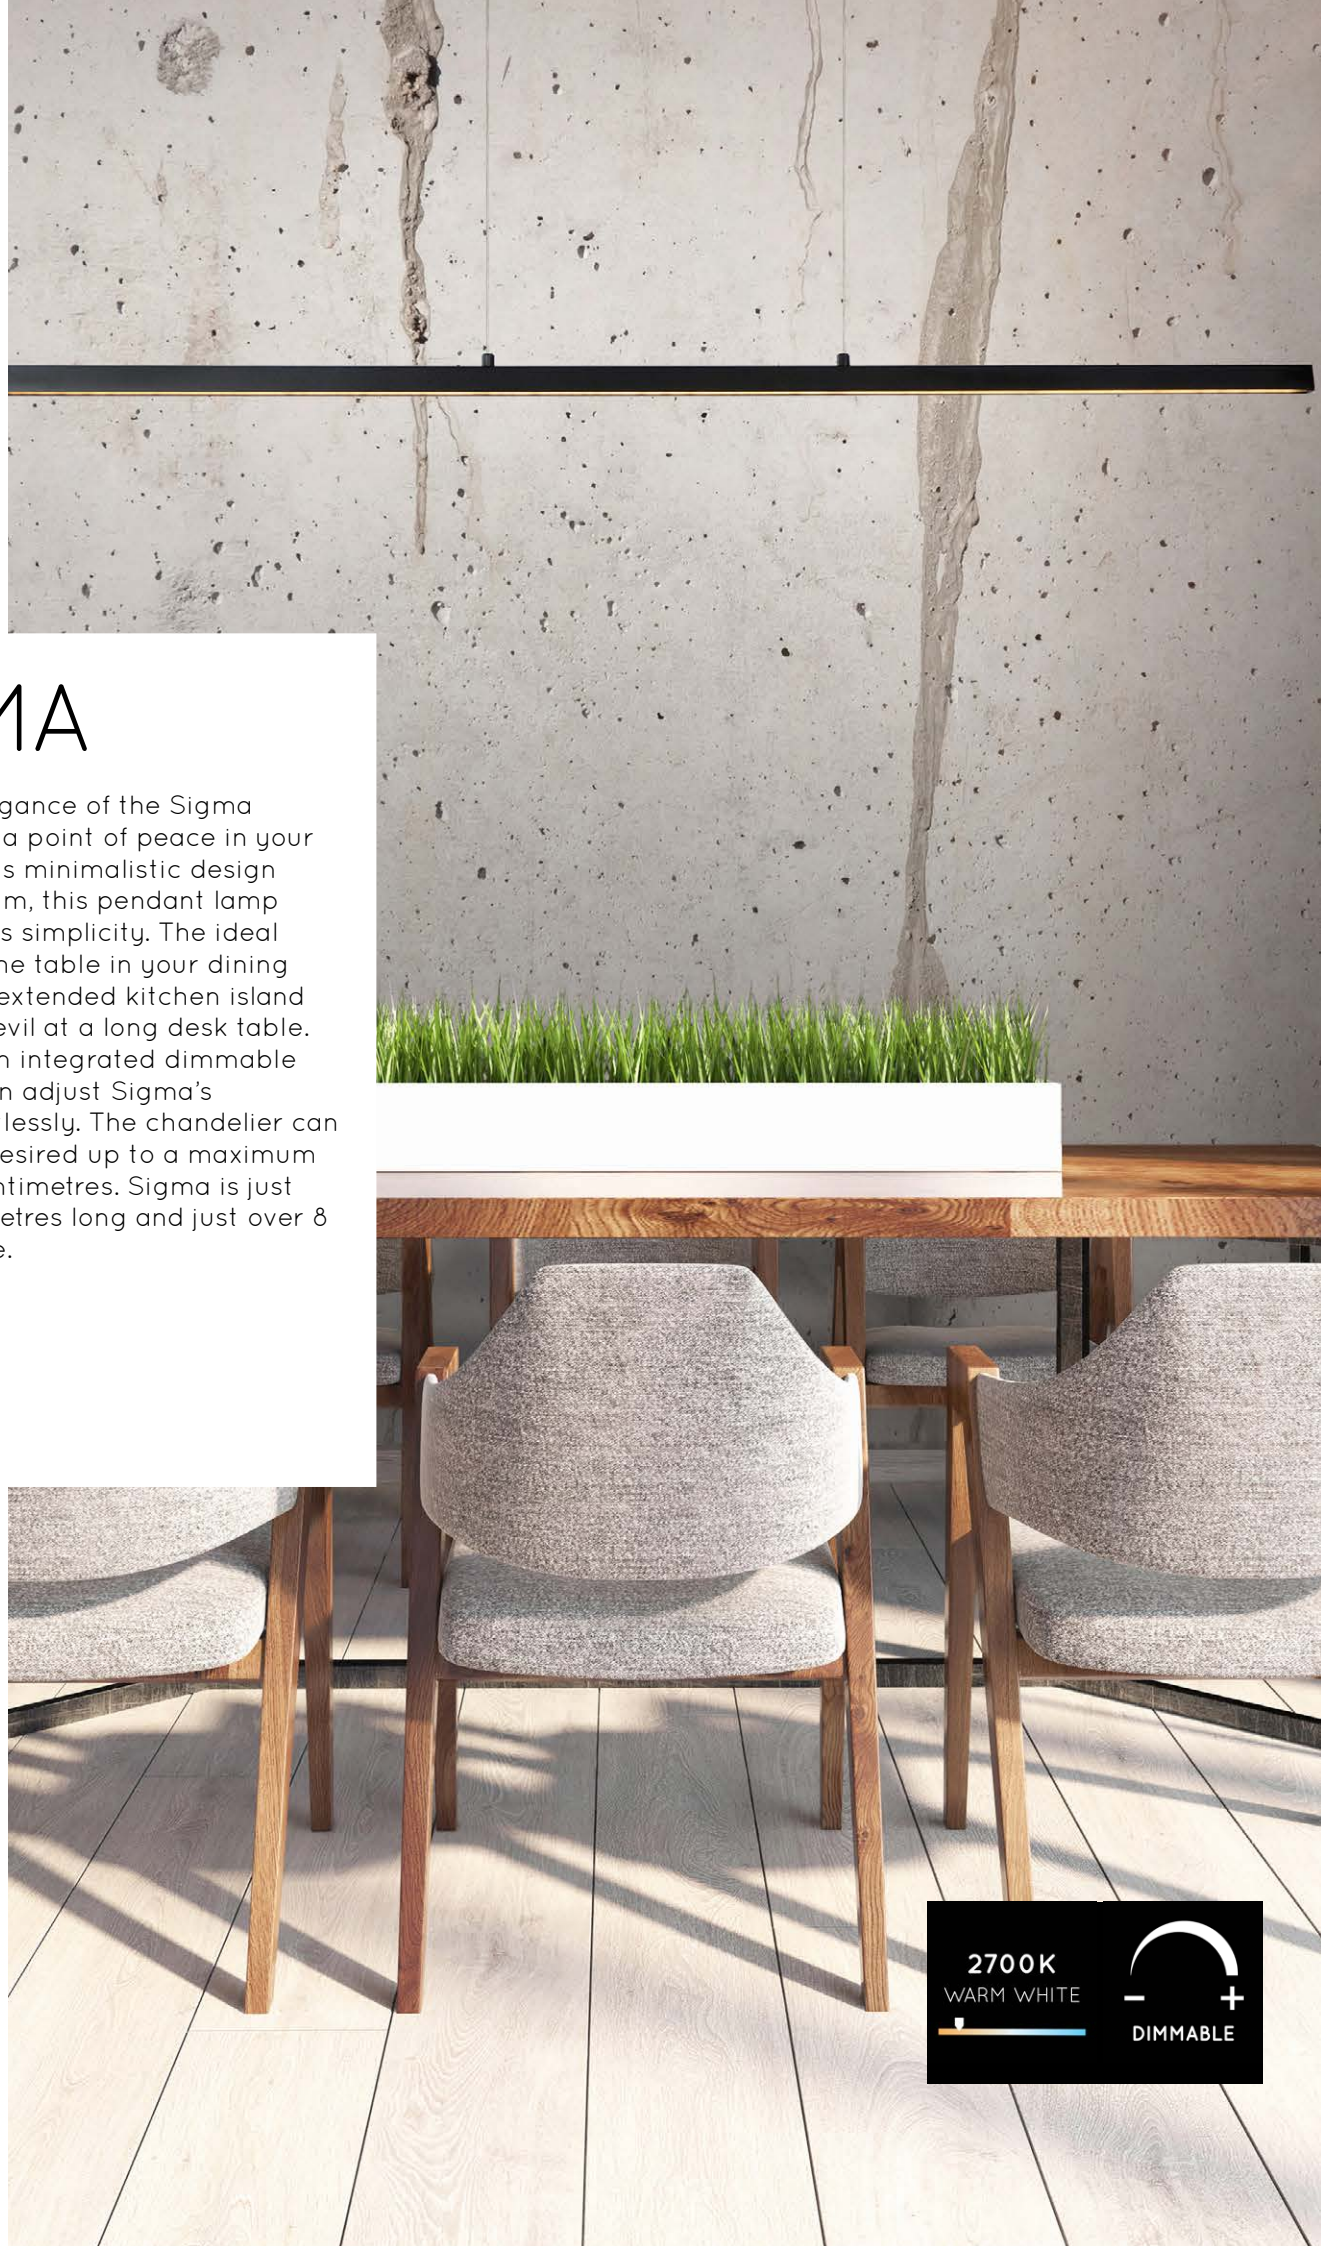

# SIGMA

The timeless elegance of the Sigma pendant lamp is a point of peace in your interior. Due to its minimalistic design in sleek aluminium, this pendant lamp is grandiose in its simplicity. The ideal mood setter at the table in your dining room, above an extended kitchen island or for the daredevil at a long desk table. Equipped with an integrated dimmable LED bulb, you can adjust Sigma's brightness effortlessly. The chandelier can be installed as desired up to a maximum height of 150 centimetres. Sigma is just under 119 centimetres long and just over 8 centimetres wide.