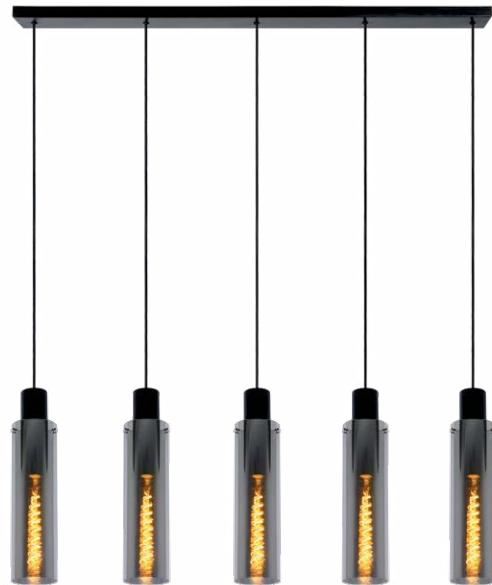

74404/01/65

1x E27/40W max./excl./

W: 10 cm

H: 172 max. cm

L: 10 cm

Colours: Smoke Grey

Material: Glass

Bulb recom.: 49035/25/62

IP20

74404/05/65

5x E27/40W max./excl./

W: 10 cm

H: 172 max. cm

L: 112 cm

Colours: Smoke Grey

Material: Glass

Bulb recom.: 49035/25/62

IP20