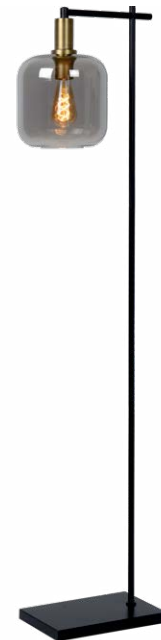

45794/01/65

1x E27/40W max./excl./

W: 31 cm

H: 150 cm

L: 35.5 cm

IP20

Colours: Smoke Grey

Material: Glass

Bulb recom.: 49034/05/62