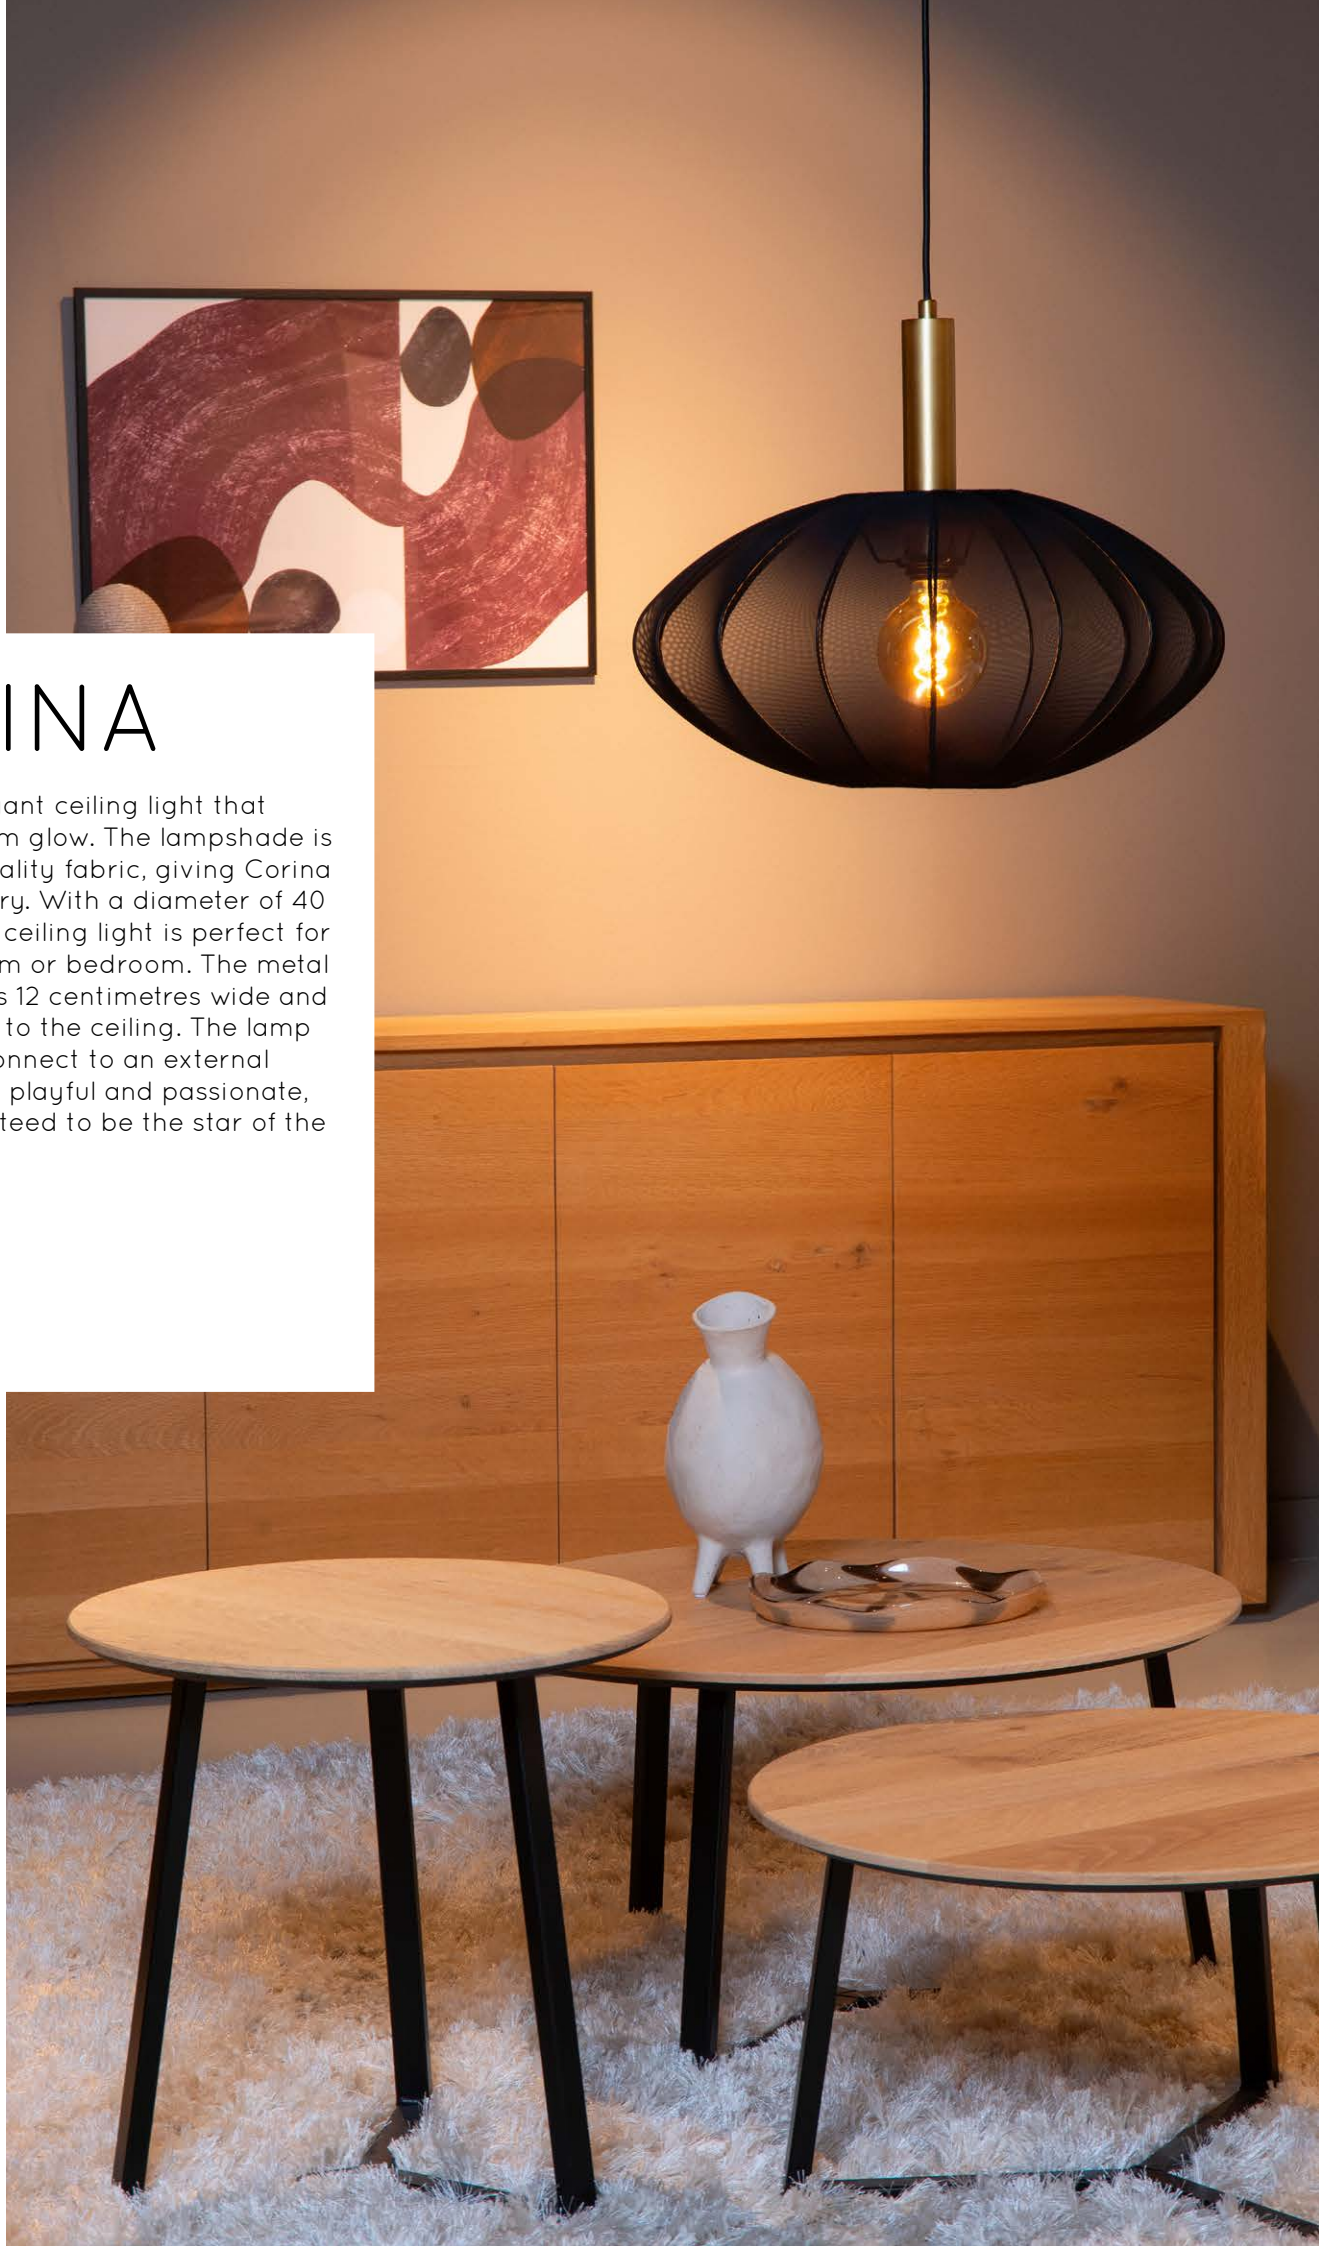

# CORINA

Corina is an elegant ceiling light that casts a soft, warm glow. The lampshade is made of high-quality fabric, giving Corina a touch of mystery. With a diameter of 40 centimetres, this ceiling light is perfect for a cosy living room or bedroom. The metal mounting plate is 12 centimetres wide and is easy to attach to the ceiling. The lamp is also easy to connect to an external dimmer. Modern, playful and passionate, Corina is guaranteed to be the star of the room.