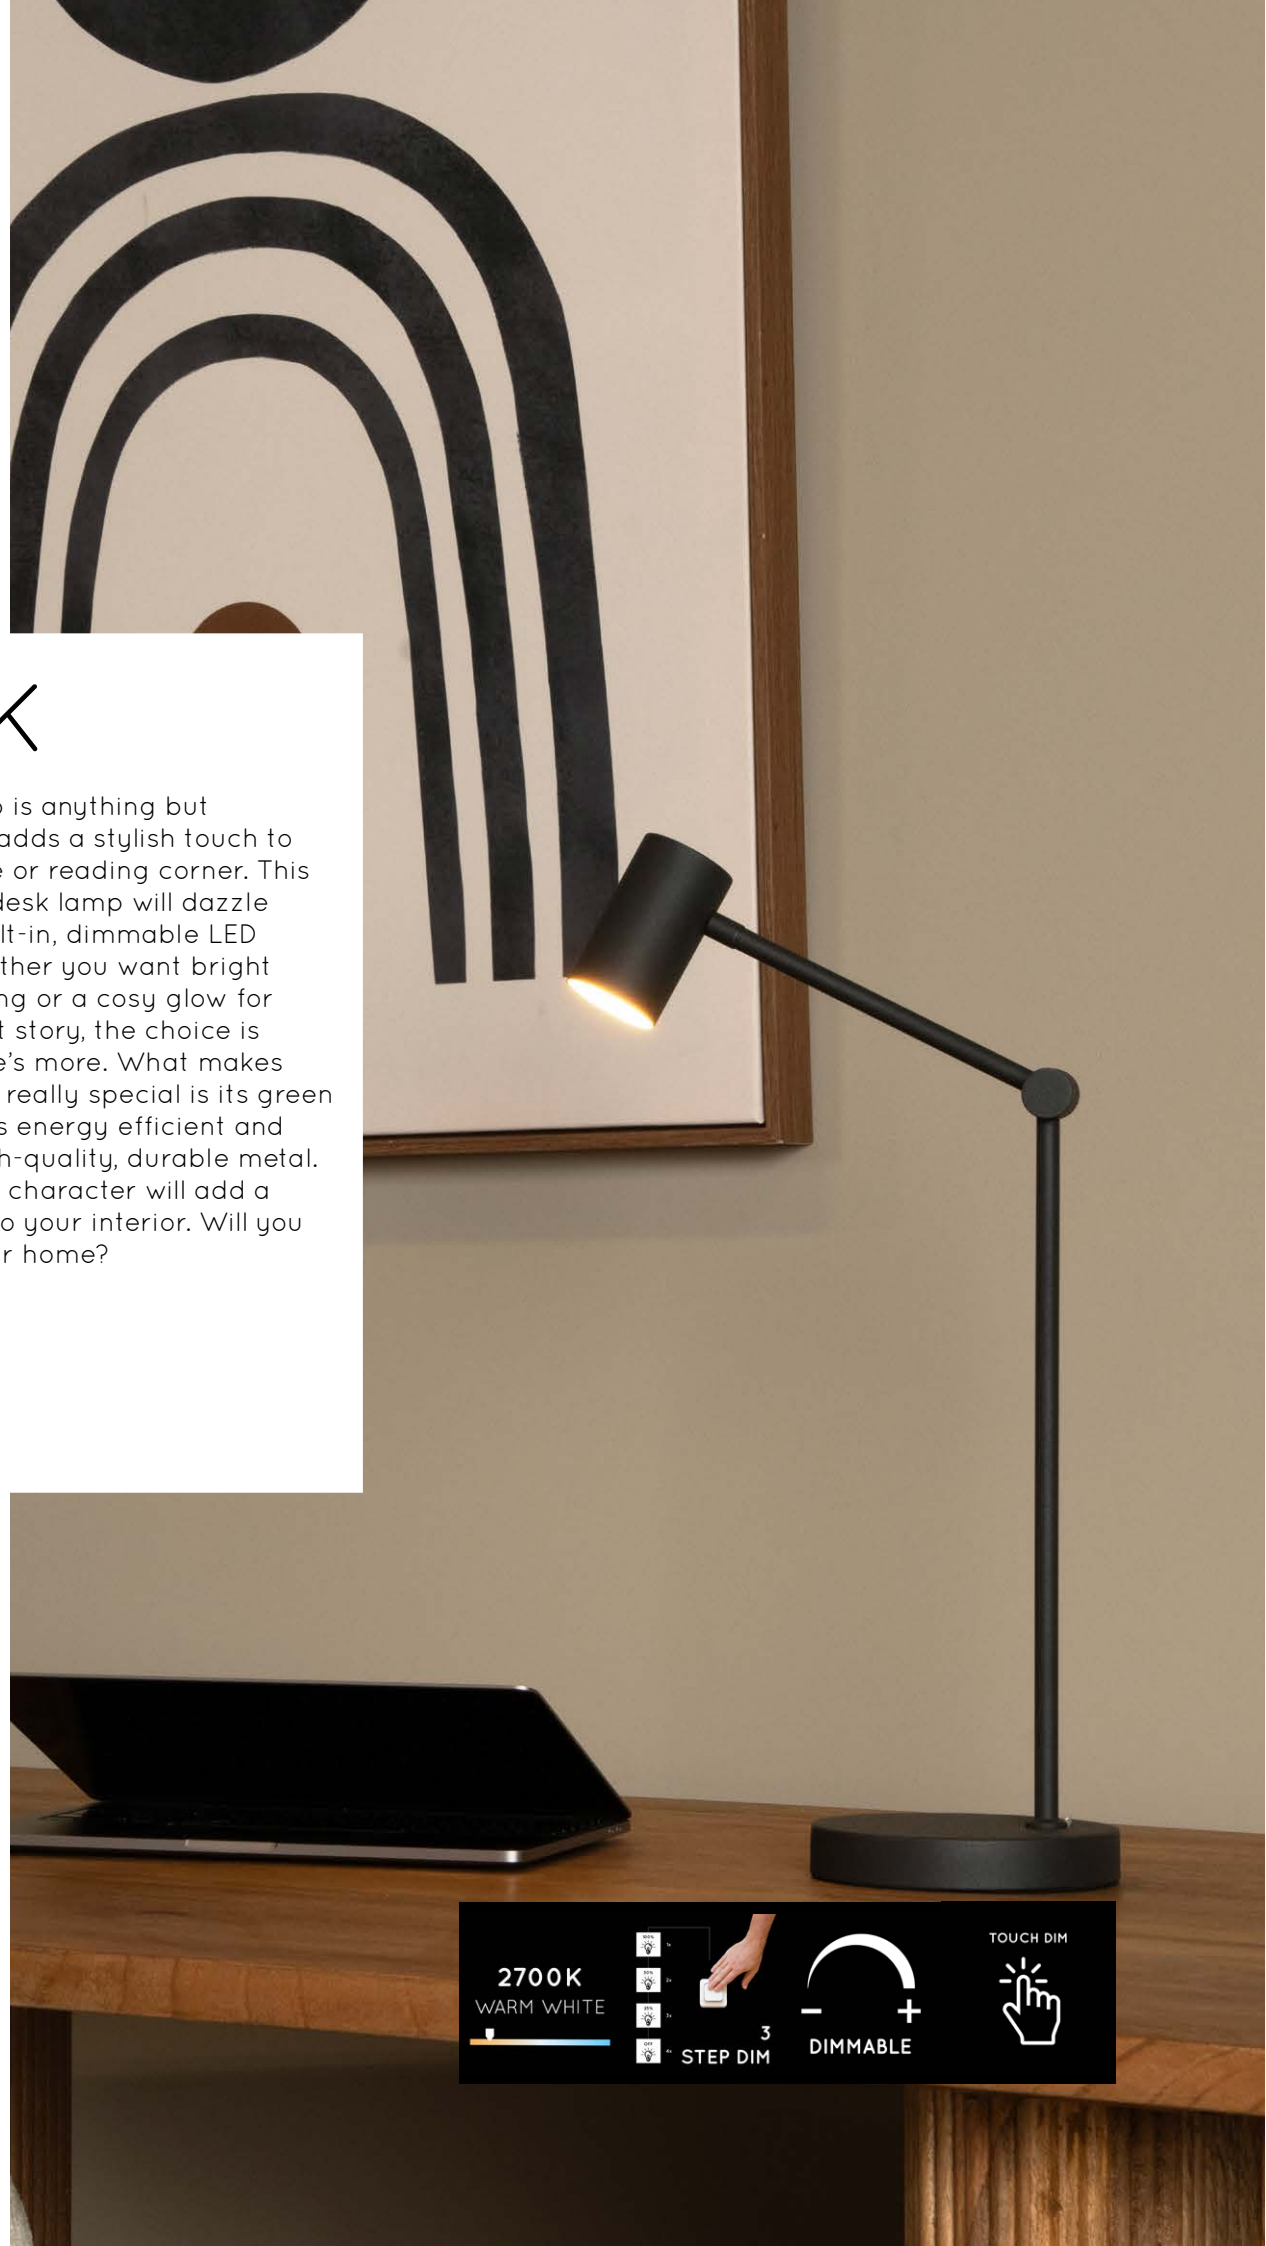

**L:** 30.2 cm

**36721/03/31**

3W/Integrated LED/2700K/240lm/dim.

**W:** 23 cm

**Colours:** White

**H:** 138 cm

**Material:** Metal

**L:** 38.1 cm

# TIPIK

This table lamp is anything but ordinary. Tipik adds a stylish touch to your workplace or reading corner. This rechargeable desk lamp will dazzle you with its built-in, dimmable LED light bulb. Whether you want bright light for studying or a cosy glow for reading a great story, the choice is yours! But there's more. What makes this table lamp really special is its green credentials: it is energy efficient and made from high-quality, durable metal. Tipik's timeless character will add a touch of class to your interior. Will you get one for your home?