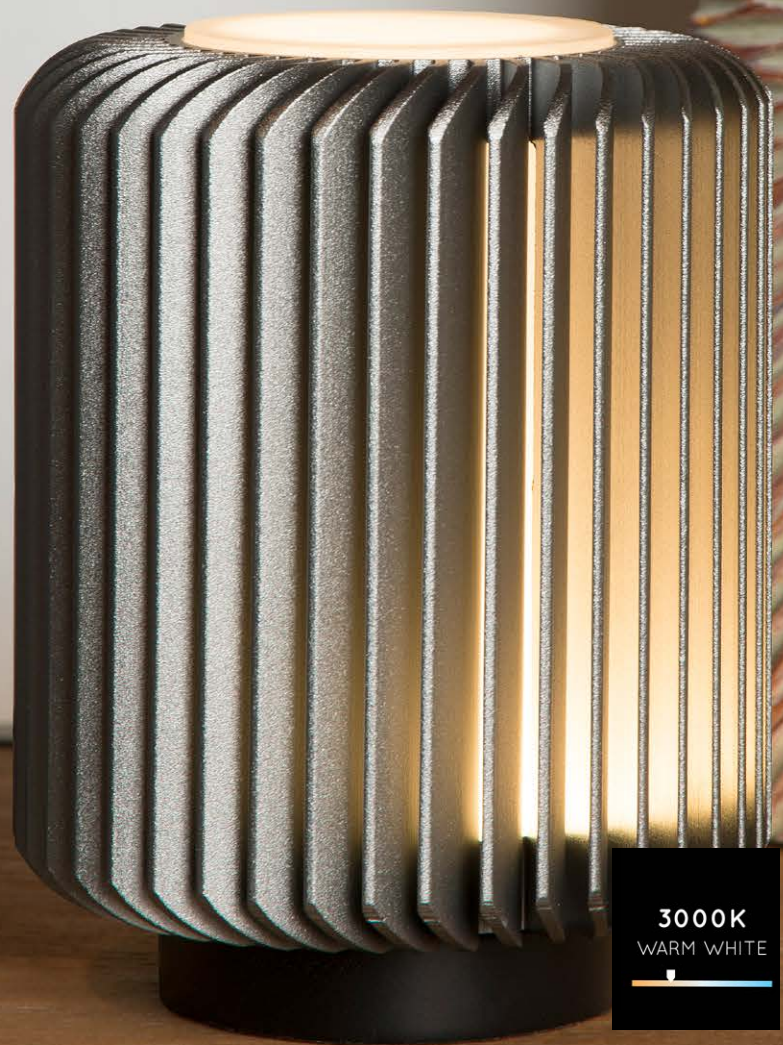

# TURBIN

With the grace of a revolving princess in her best ball gown, the aluminium slats wave around the integrated LED lighting of Turbin. The cute table lamp is a modern cylinder of barely 10 centimetres wide, long and high. The integrated LED light spreads the light all around, through the chinks in the aluminium casing. Completely in line with its compact size, the table lamp is easy to install: just plug the cord into the socket and switch Turbin on or off with the button on the lamp.