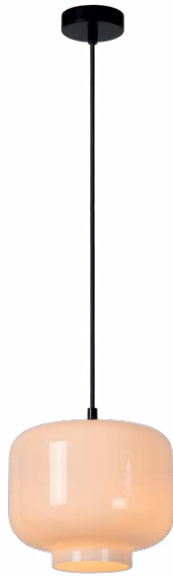

46413/01/61

1x E27/40W max./excl./

W: 25 cm

H: 159.7 max. cm

L: 25 cm

Colours: Opal

Material: Glass

Bulb recom.: 49034/05/62

IP20