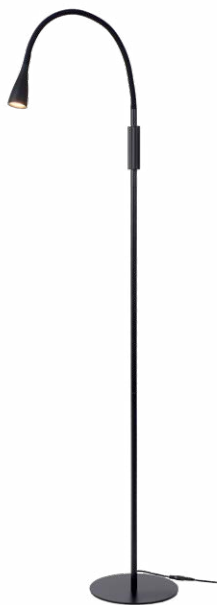

18756/03/30

4W/Integrated LED/3000K/250lm/dim.

W: 22 cm

Colours: Black

H: 145 cm

Material: Synthetic Material

L: 22 cm