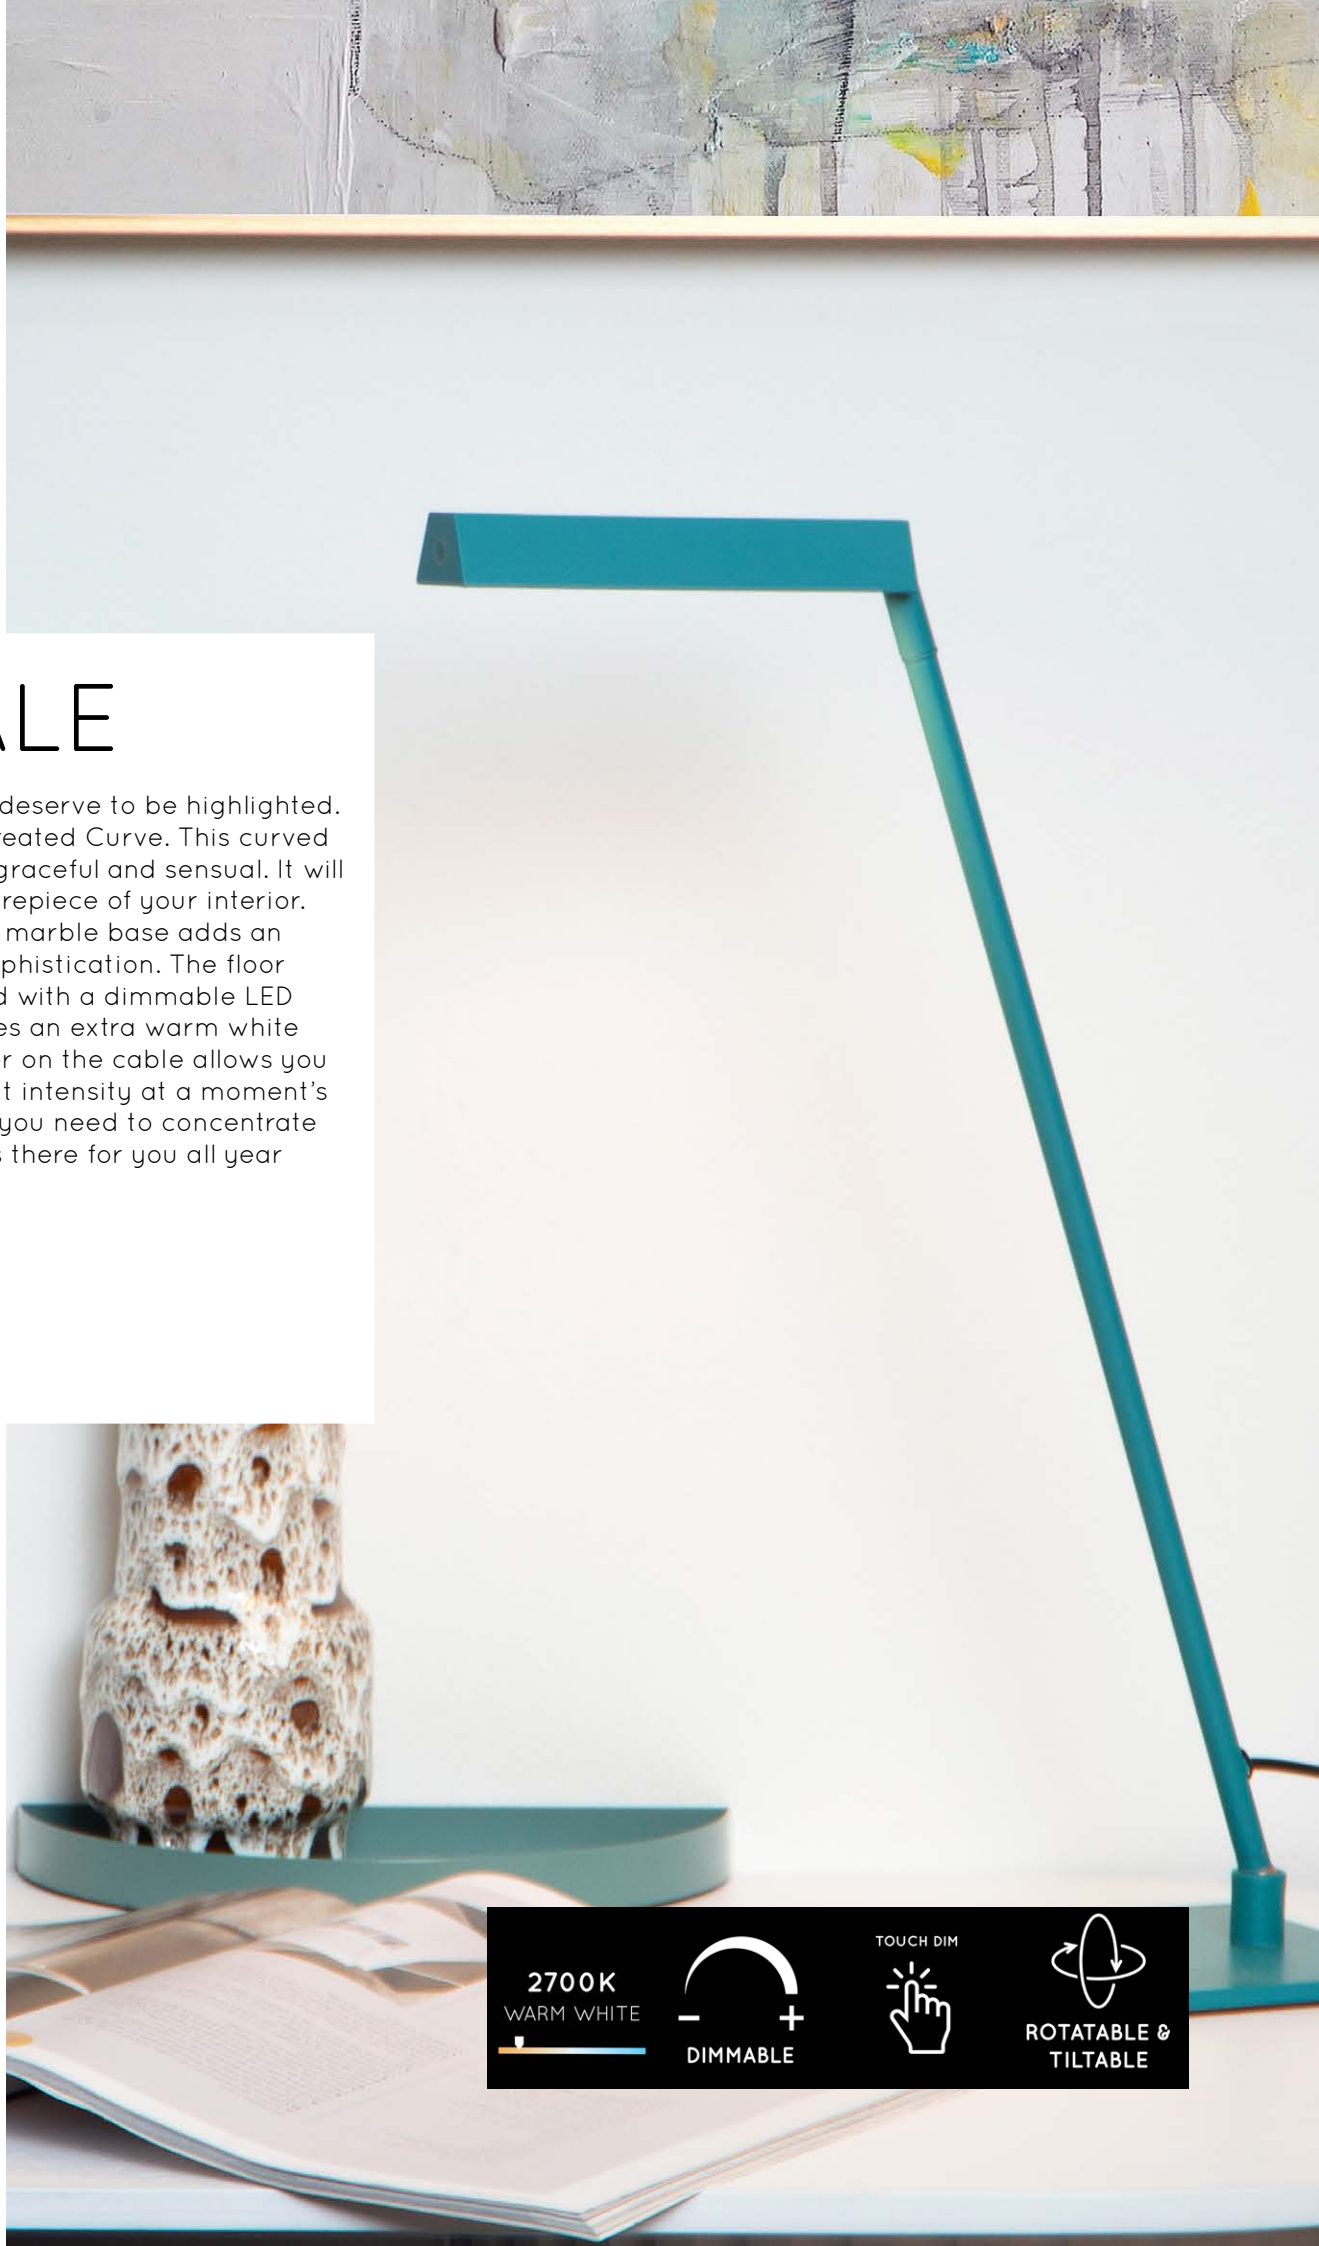

# LAVALE

Beautiful curves deserve to be highlighted. That's why we created Curve. This curved reading lamp is graceful and sensual. It will become the centerpiece of your interior. The high-quality marble base adds an extra touch of sophistication. The floor lamp is equipped with a dimmable LED bulb that provides an extra warm white light. The dimmer on the cable allows you to adjust the light intensity at a moment's notice. Whether you need to concentrate or relax, Curve is there for you all year round.