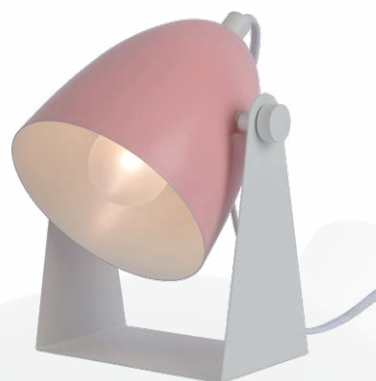

45564/01/66

1x E14/40W max./excl./

W: 12 cm

H: 19 cm

L: 14.5 cm

Colours: Pink

Material: Metal

Bulb recom.: 49022/04/67