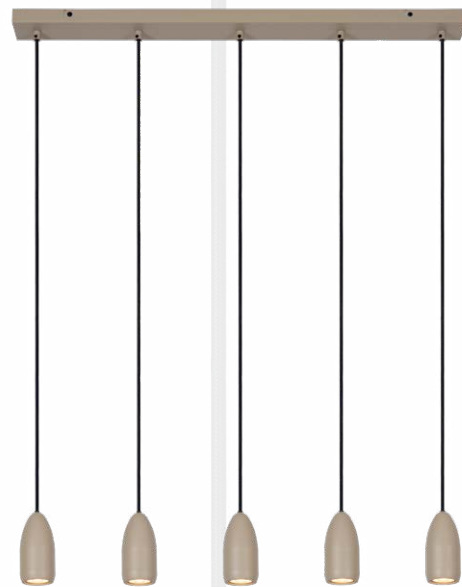

45406/01/41

1x GU10/35W max./excl./

W: 10 cm

H: 150 max. cm

L: 10 cm

Colours: Taupe

Material: Metal

Bulb recom.: 49006/05/30

IP20

45406/05/41

5x GU10/35W max./excl./

W: 8 cm

H: 150 max. cm

L: 100 cm

Colours: Taupe

Material: Metal

Bulb recom.: 49006/05/30

IP20