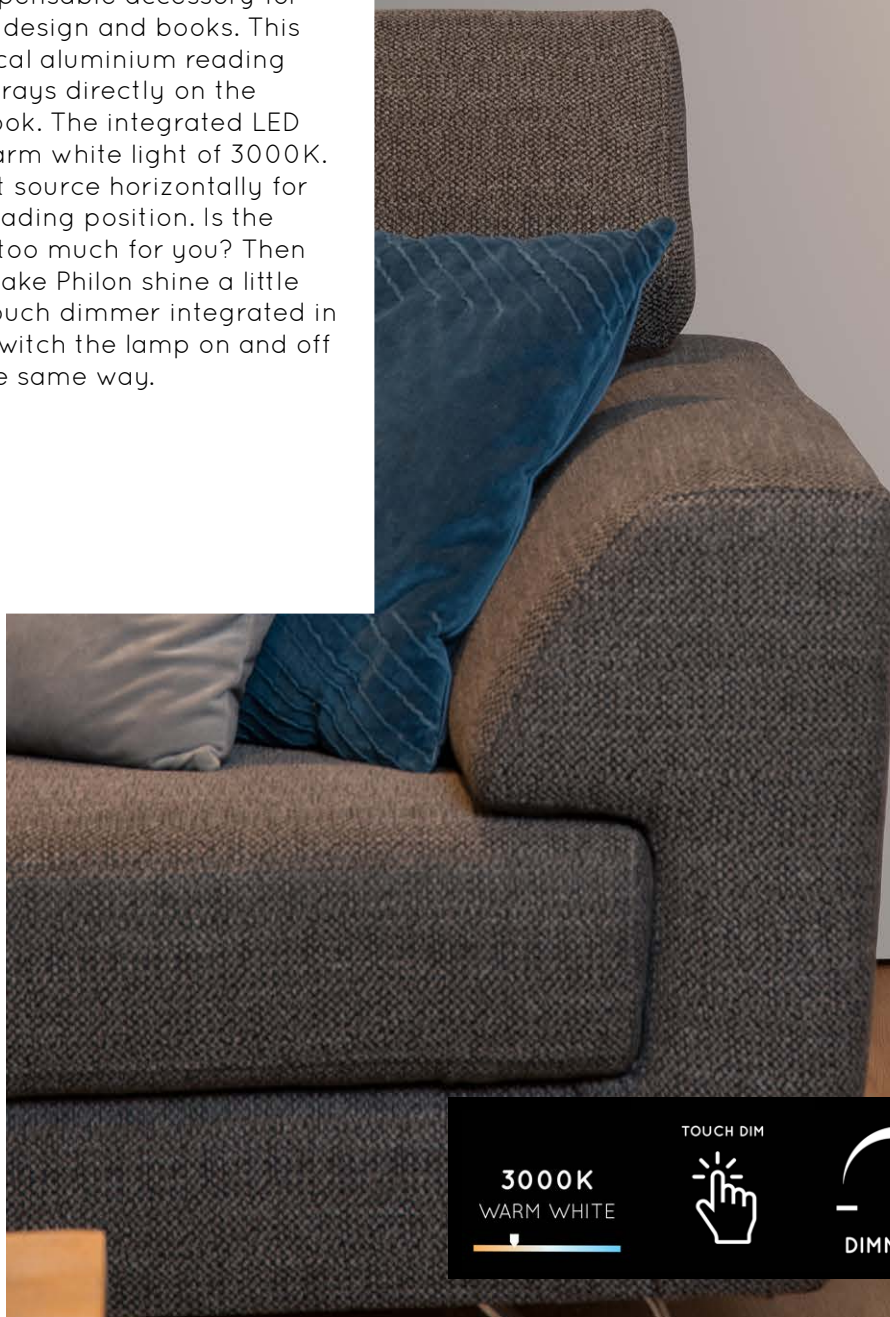

PHILON

Philon is an indispensable accessory for lovers of interior design and books. This modern, cylindrical aluminium reading lamp focuses its rays directly on the pages of your book. The integrated LED bulb provides warm white light of 3000K. You turn the light source horizontally for a comfortable reading position. Is the brightness a bit too much for you? Then you can easily make Philon shine a little softer with the touch dimmer integrated in the fixture. You switch the lamp on and off completely in the same way.