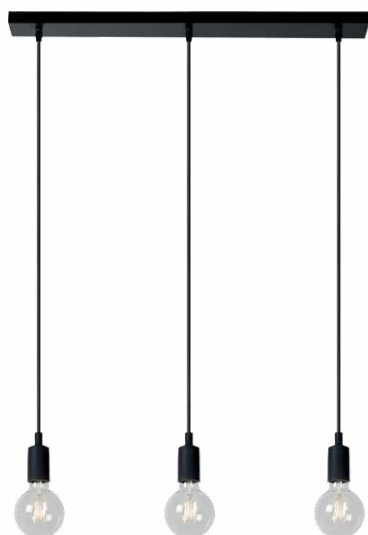

08408/03/30

3x E27/60W max./excl./

W: 8 cm

Colours: Black

H: 112.5 max. cm

Material: Silicone

L: 75 cm

Bulb recom.: 49087/07/60