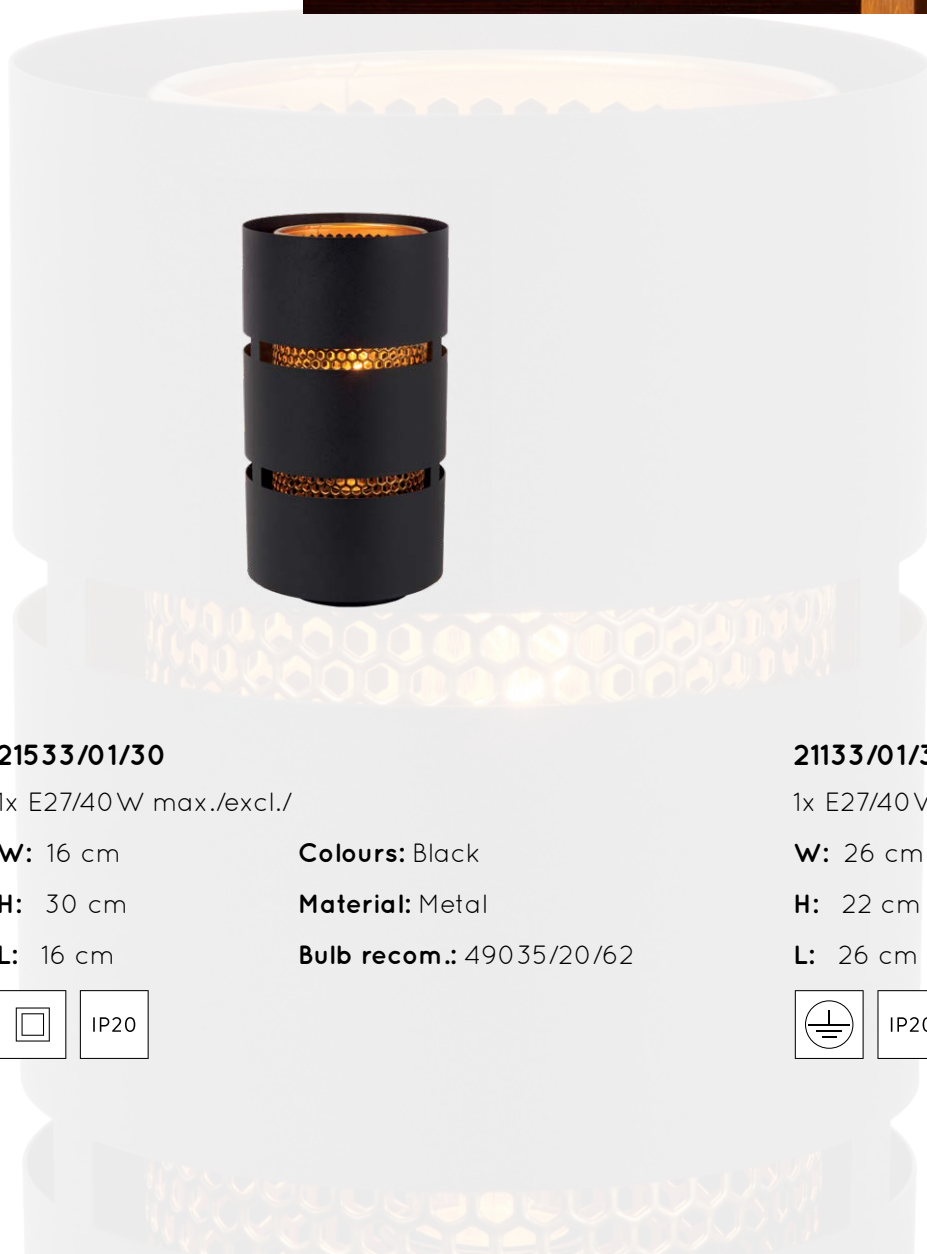

# ROSAS

As sweet as honey. With Rosas you can almost smell the delicious aroma of honey. Evoking the elegance of a beehive, this pendant light is nothing short of charming. With a diameter of 26 centimetres, Rosas is fully adjustable in height and can easily be connected to a dimmer switch. This gives you complete control over where it is positioned and the atmosphere it creates. Bring the splendour of Mother Nature into your home and enjoy unparalleled warmth and comfort.