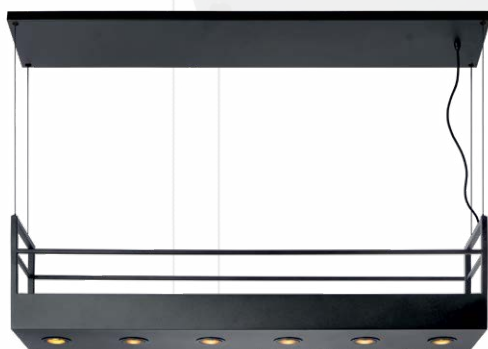

# VIDAL

An unobtrusive ceiling lamp that still stands out? Vidal is the name. This circular ceiling light is the pinnacle of an intense glow without being overdone. With its opal light surface encased in a brass ring, Vidal is a beautiful phenomenon both on and off. The ceiling lamp par excellence for the hallway, at the washbasin in the guest WC or above your chest of drawers. Vidal is 28 centimetres long and wide and 6 centimetres tall. With an external dimmer, you can easily control the light comfort for the ideal atmosphere.

# MARGARY

Third time's a charm. Because with its three pendants, Margary hanging lamp does exactly what it needs to do: create atmosphere and amaze everyone with its sophisticated design. With an eye for surprising technological capabilities as well. Take a look at the separate pendants in detail. The aluminium rod opens into an integrated LED bulb. That bulb spreads its warm white light neatly downwards. Slightly higher, an aluminium cylinder seems to float around the rod. This optical illusion is enhanced by the second integrated LED bulb between the two cylinders. Inside, the smallest cylinder seems to glow. That glow enhances the unique atmosphere Margary brings into your home. Each pendant is individually adjustable in height. You hang them 50 to 169 centimetres high. All at the same level or in a playful dialogue. You choose.

# MIRAVELLE

Handy lighting and practical storage space in one design? Miravelle makes it possible for you. This particularly functional hanging lamp fits into any kitchen style. It is made of high-quality metal and has six spots with space, with space above for glasses, pepper and salt mills or some nice plants and herbs. Don't panic, you will always be able to access your things, because Miravelle can easily be adjusted in height. This varies from 60 to 160 centimetres. An intimate tête-à-tête around the kitchen island? Connect this chandelier to a dimmer. Atmosphere guaranteed.