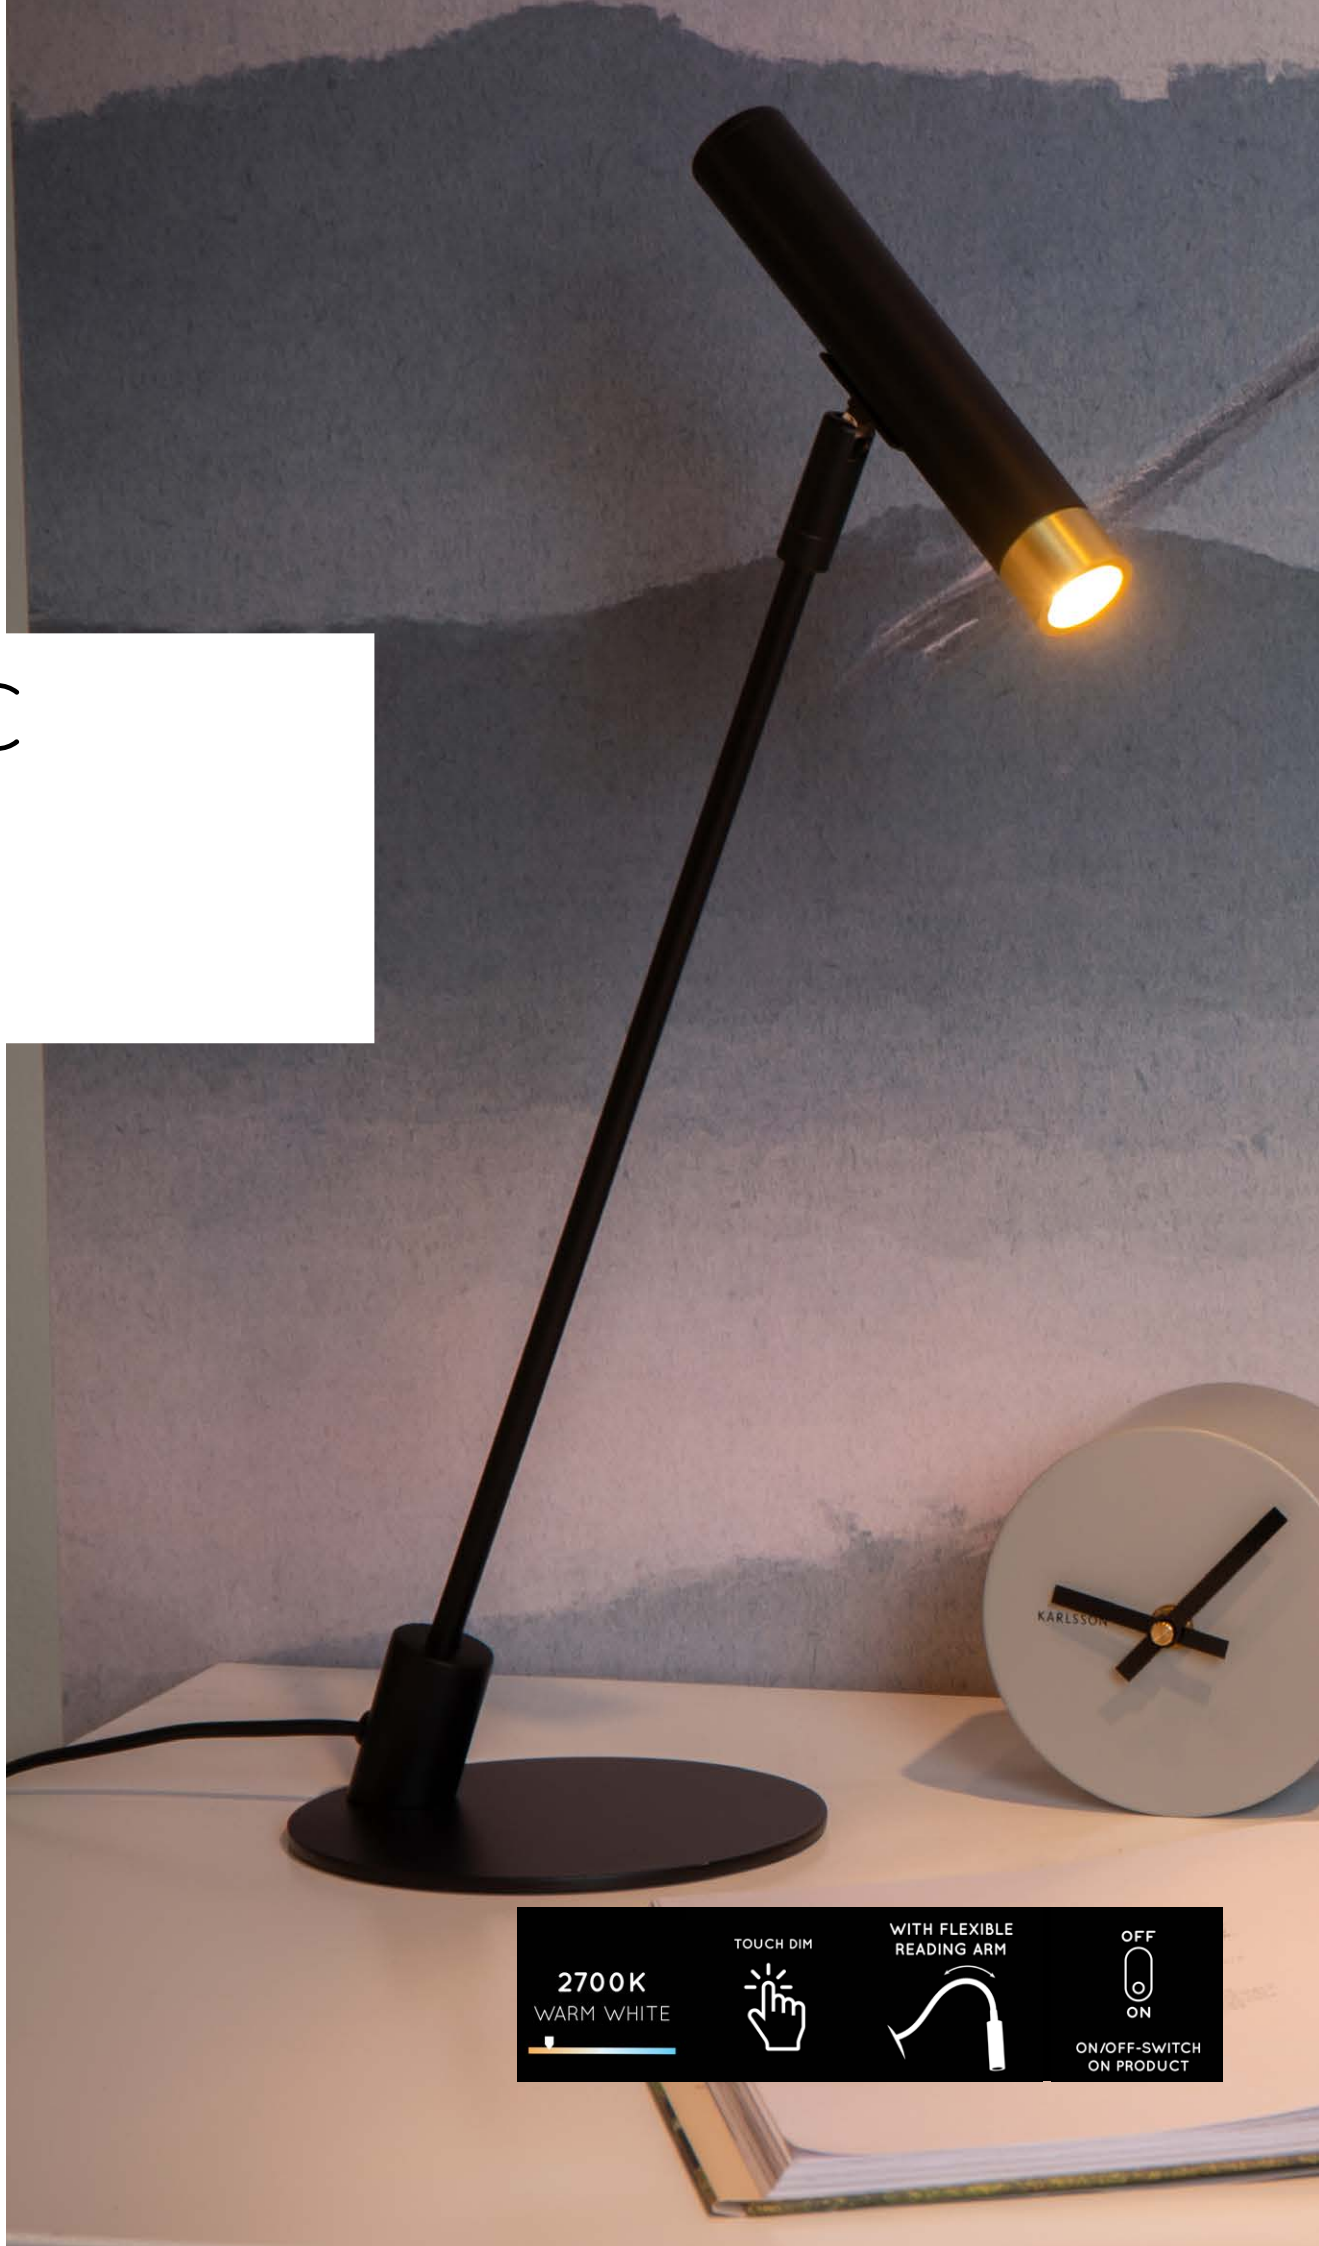

ALEC

2700K WARM WHITE	TOUCH DIM	WITH FLEXIBLE READING ARM	OFF ON ON/OFF-SWITCH ON PRODUCT