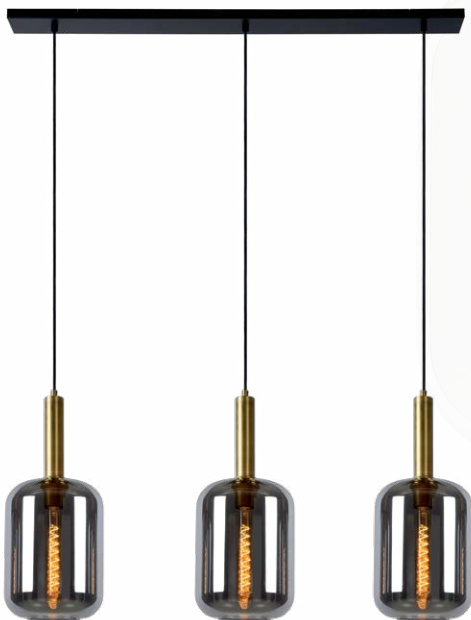

45494/03/65

3x E27/40W max./excl./

W: 22 cm

H: 150 max. cm

L: 110 cm

Colours: Smoke Grey

Material: Glass

Bulb recom.: 49035/25/62

IP20