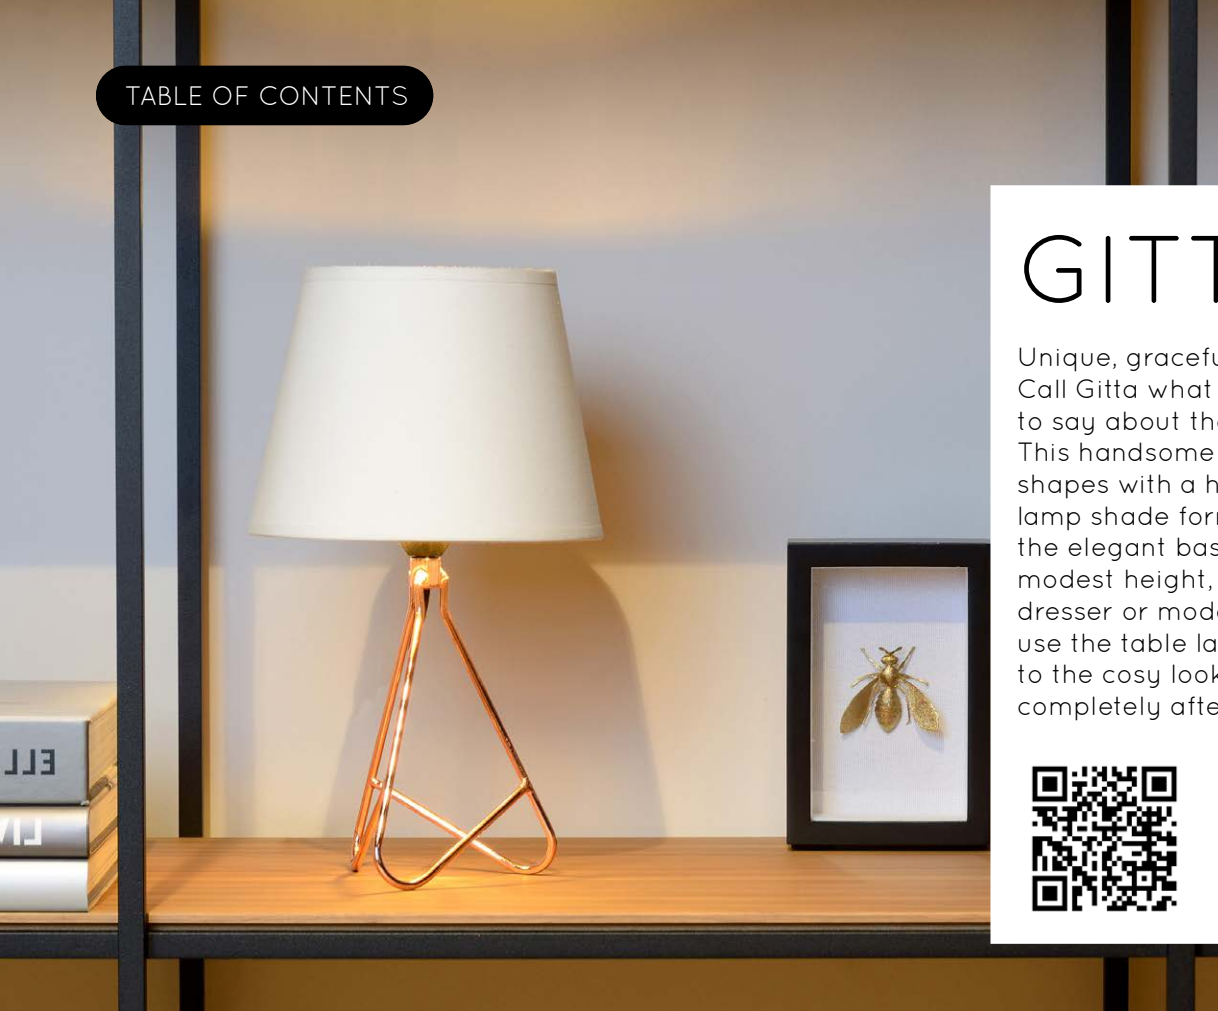

# GITTA

Unique, graceful, tasteful or sophisticated. Call Gitta what you like. There is much to say about the class of this table lamp. This handsome version combines playful shapes with a high-quality appearance. The lamp shade forms a coherent whole with the elegant base on which it rests. With a modest height, Gitta fits perfectly on your dresser or modern entertainment centre. Or use the table lamp as a night lamp. Thanks to the cosy looks of Gitta, you will relax completely after a tiring workday.