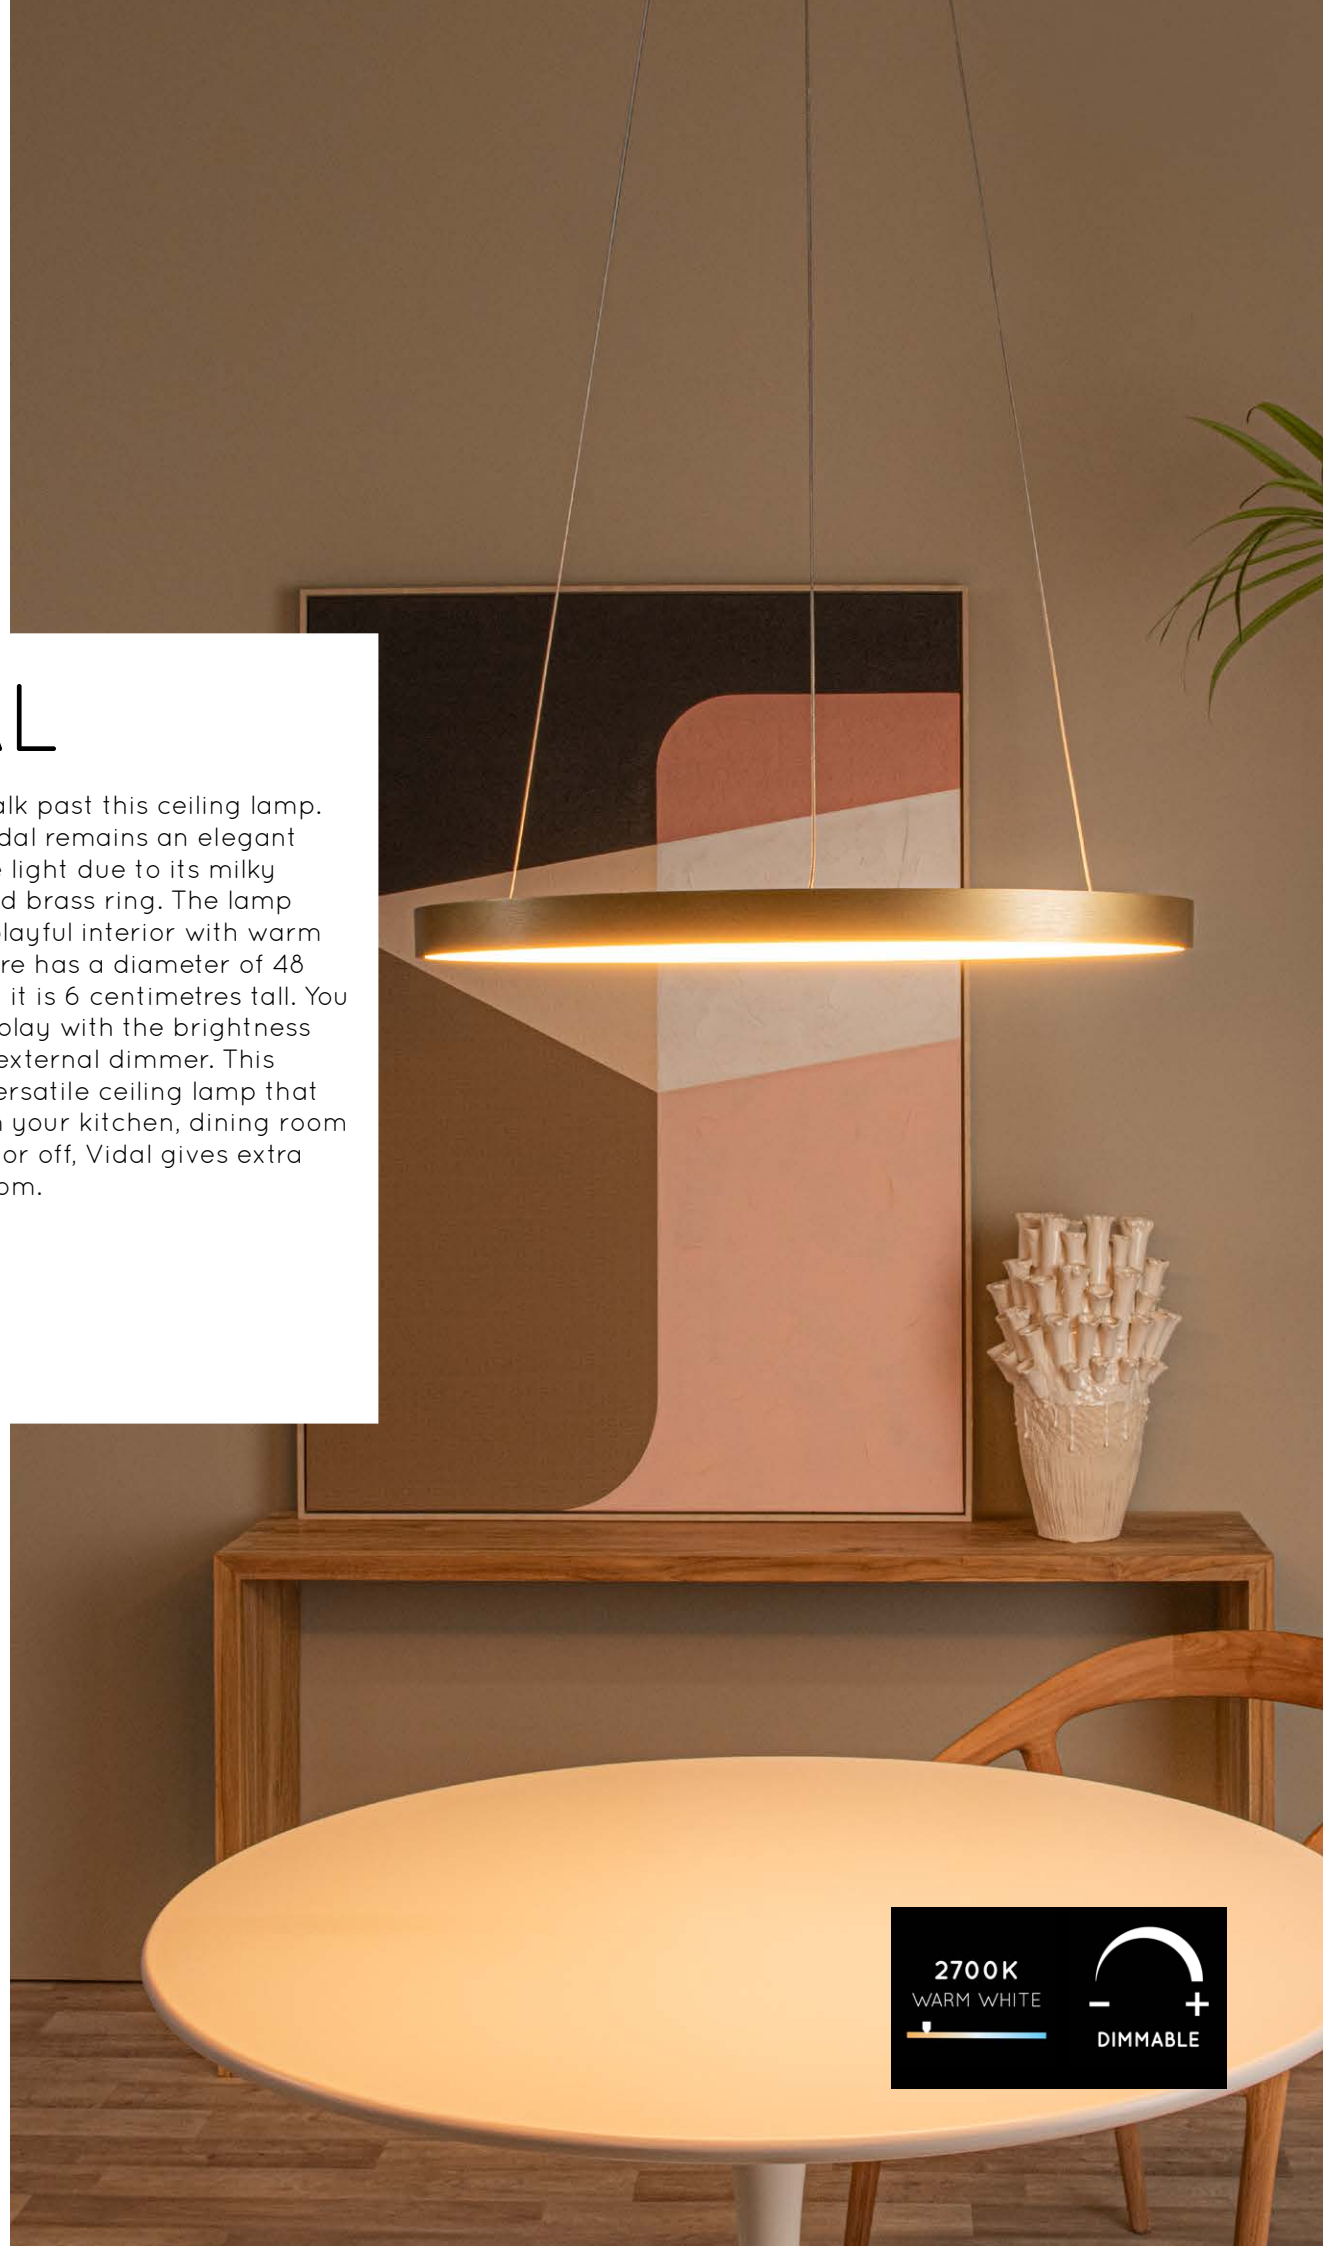

VIDAL

You don't just walk past this ceiling lamp. Nevertheless, Vidal remains an elegant lamp with subtle light due to its milky white version and brass ring. The lamp works well in a playful interior with warm accents. Its fixture has a diameter of 48 centimetres, and it is 6 centimetres tall. You can effortlessly play with the brightness by means of an external dimmer. This makes Vidal a versatile ceiling lamp that you can install in your kitchen, dining room or bedroom. On or off, Vidal gives extra cachet to the room.

2700K
WARM WHITE

DIMMABLE