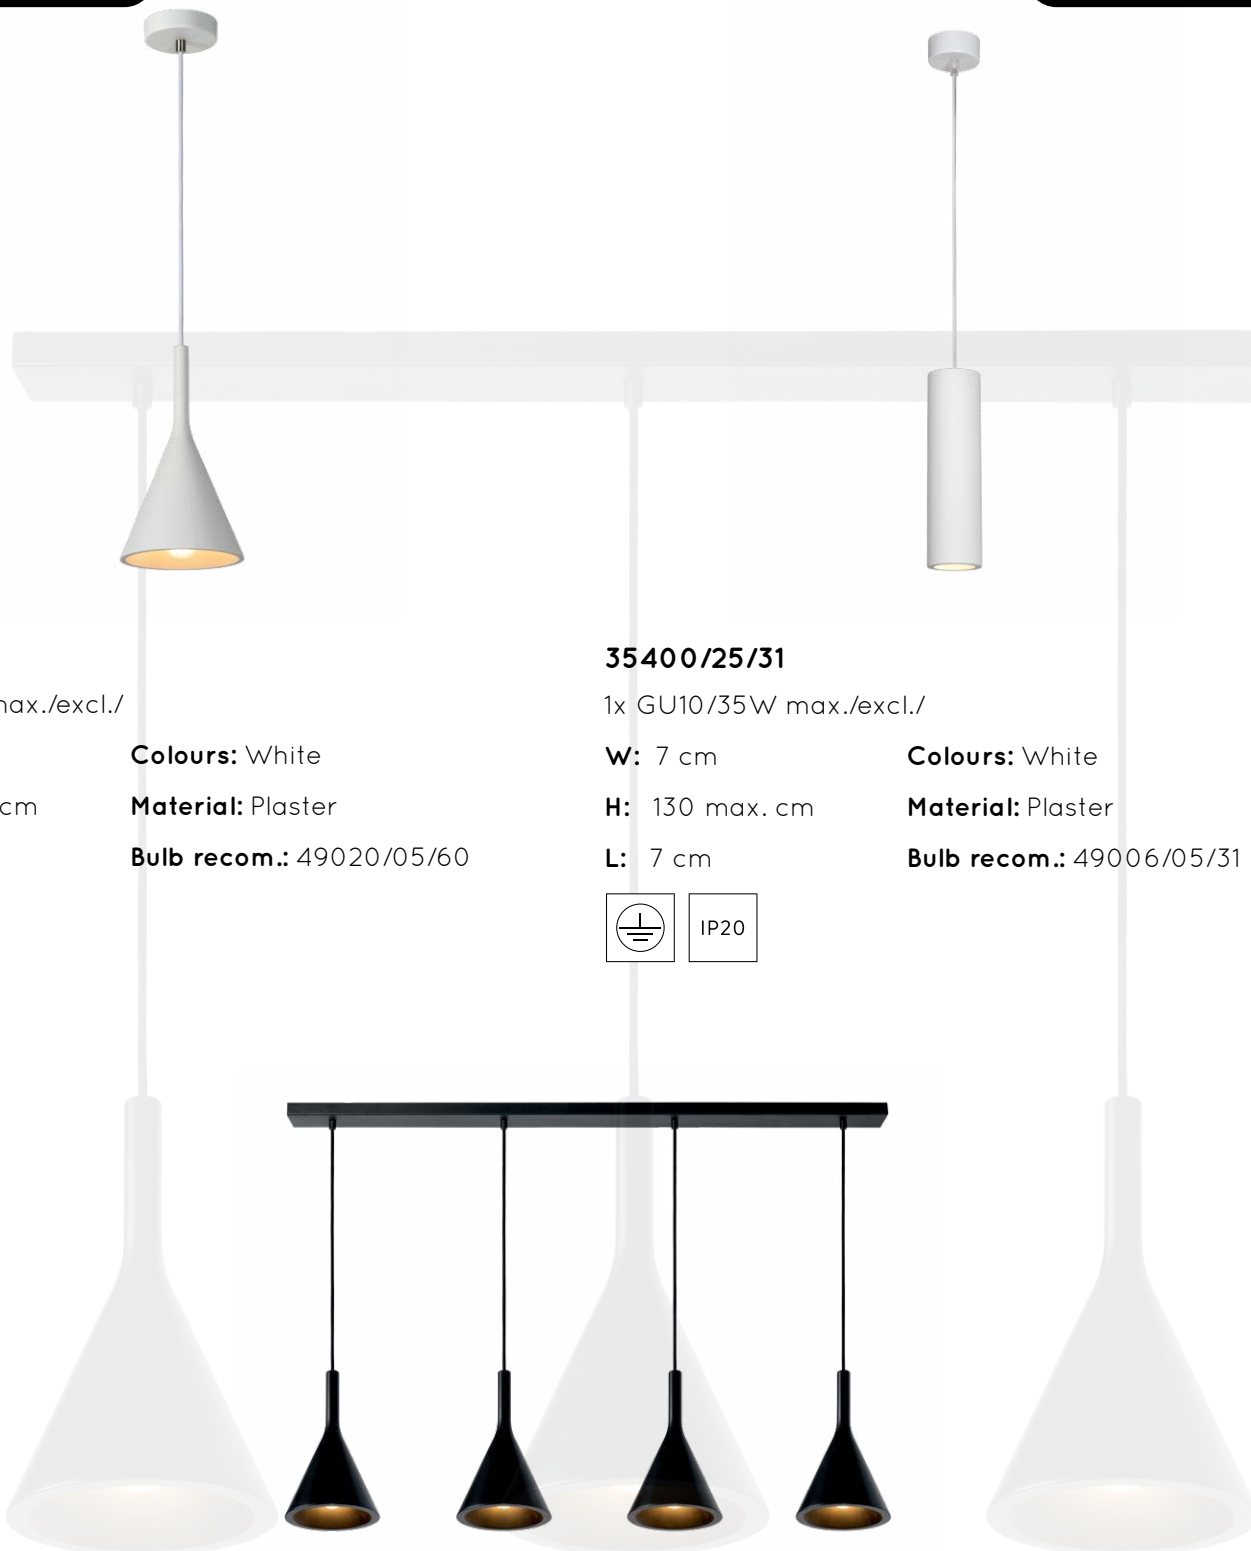

35406/16/31

1x E27/40W max./excl./

W: 16.5 cm

H: 130 max. cm

L: 16.5 cm

Colours: White

Material: Plaster

Bulb recom.: 49020/05/60

IP20

35400/25/31

1x GU10/35W max./excl./

W: 7 cm

H: 130 max. cm

L: 7 cm

Colours: White

Material: Plaster

Bulb recom.: 49006/05/31

IP20

35410/04/30

4x E27/25W max./excl./

W: 17 cm

H: 159.5 max. cm

L: 120 cm

Colours: Black

Material: Concrete

Bulb recom.: 49021/04/67

IP20