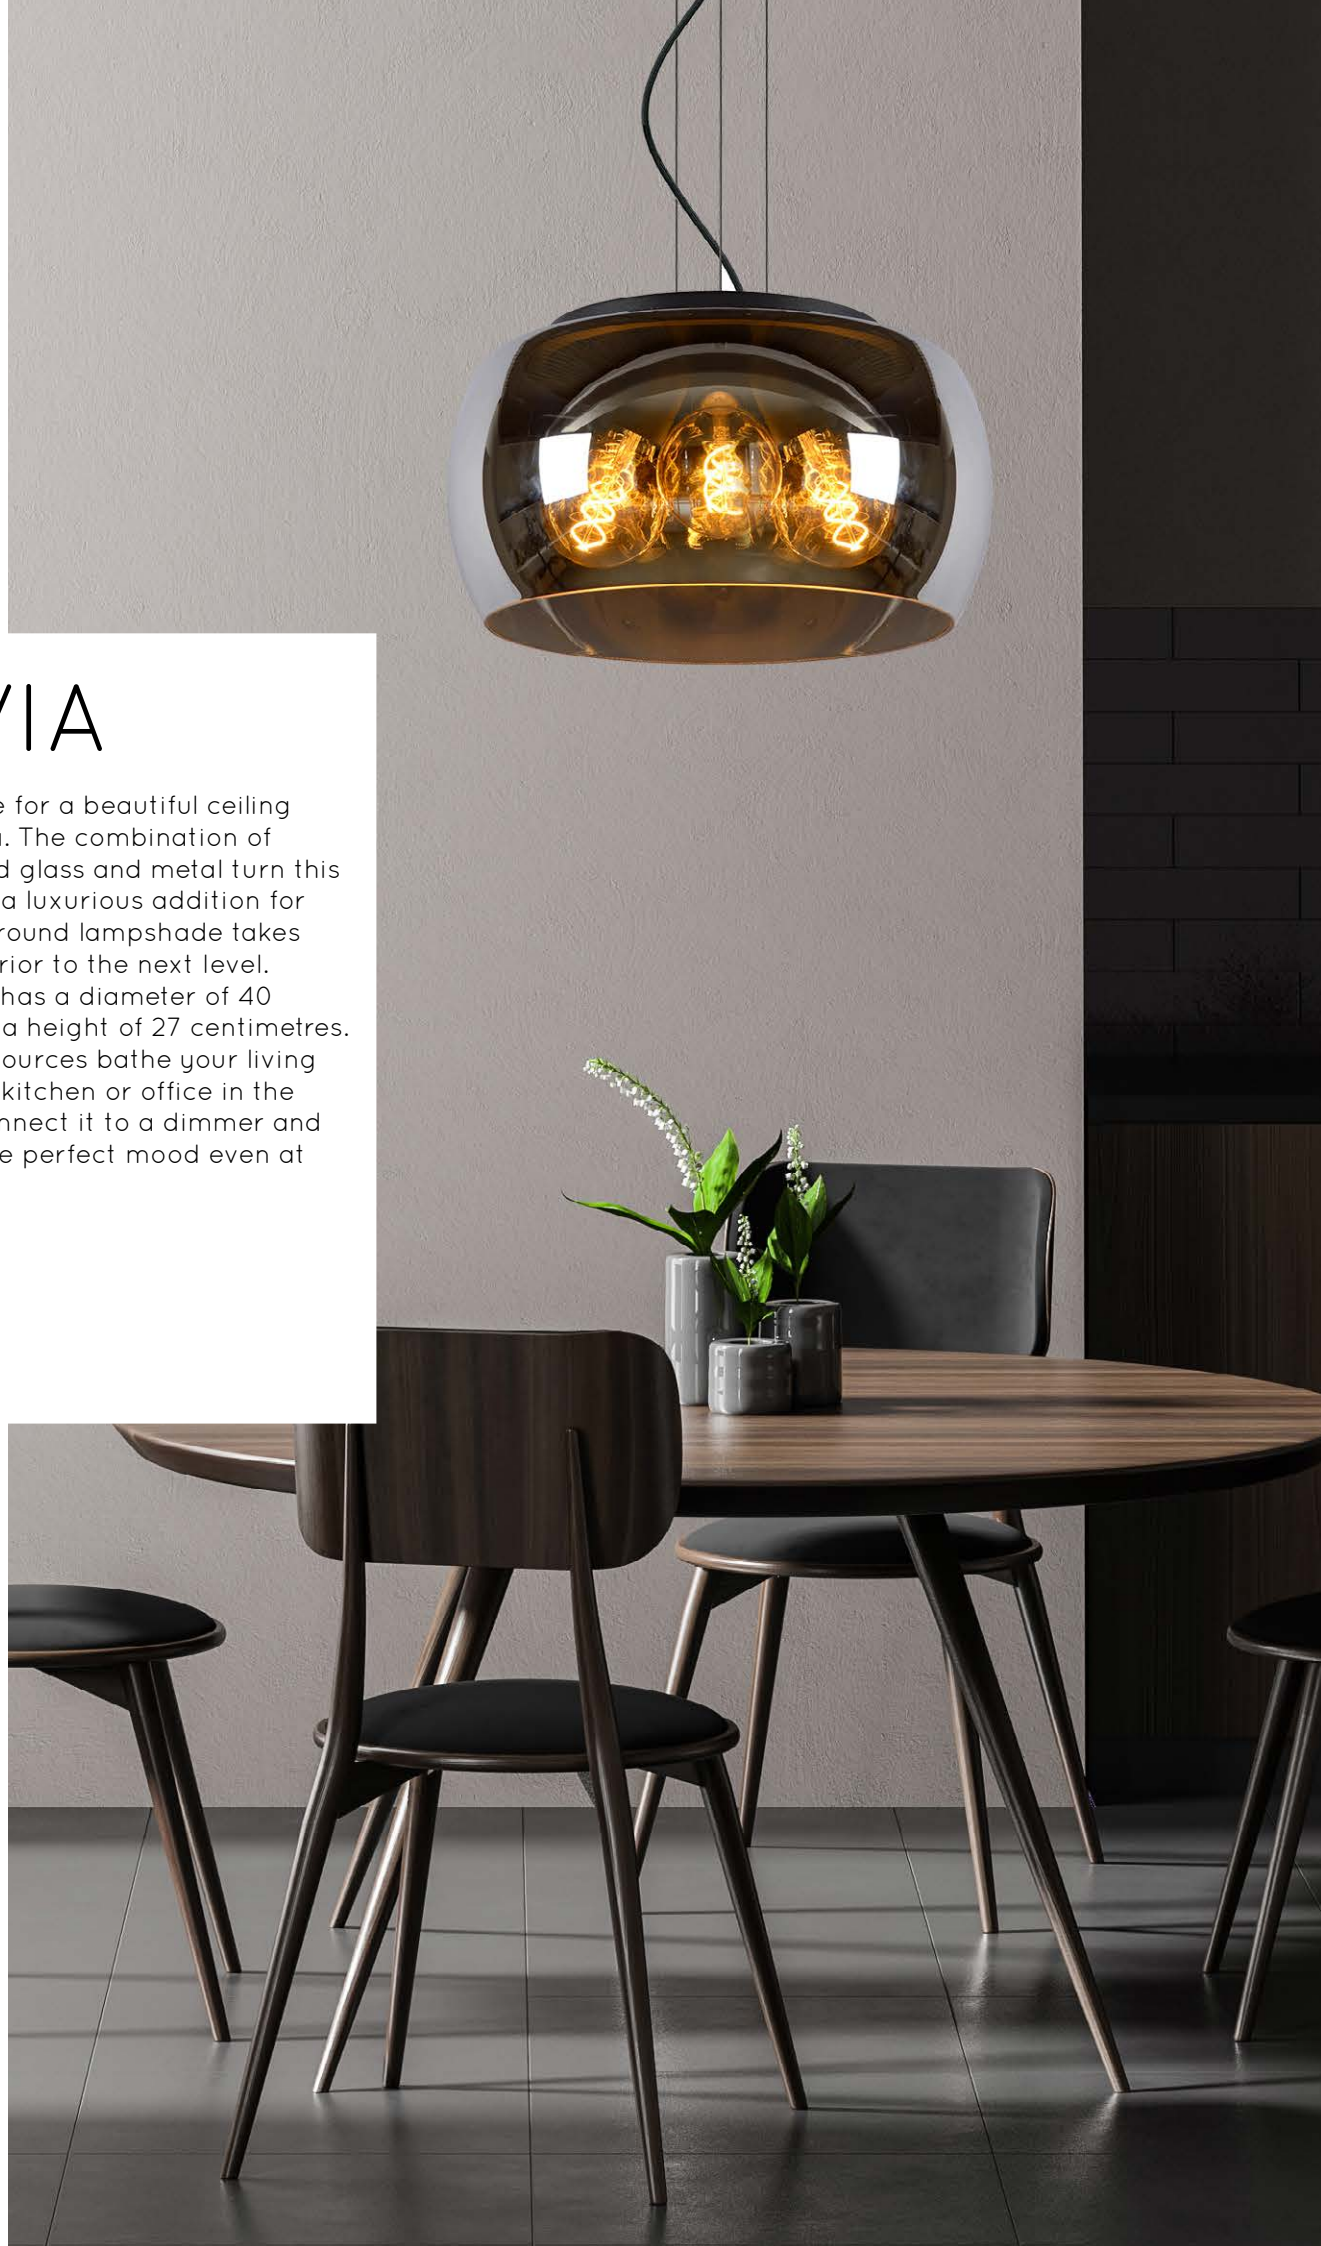

OLIVIA

A beautiful name for a beautiful ceiling light. Meet Olivia. The combination of high-end smoked glass and metal turn this ceiling light into a luxurious addition for your home. The round lampshade takes any modern interior to the next level. The ceiling light has a diameter of 40 centimetres and a height of 27 centimetres. The 3 LED light sources bathe your living room, bedroom, kitchen or office in the perfect light. Connect it to a dimmer and Olivia creates the perfect mood even at night.