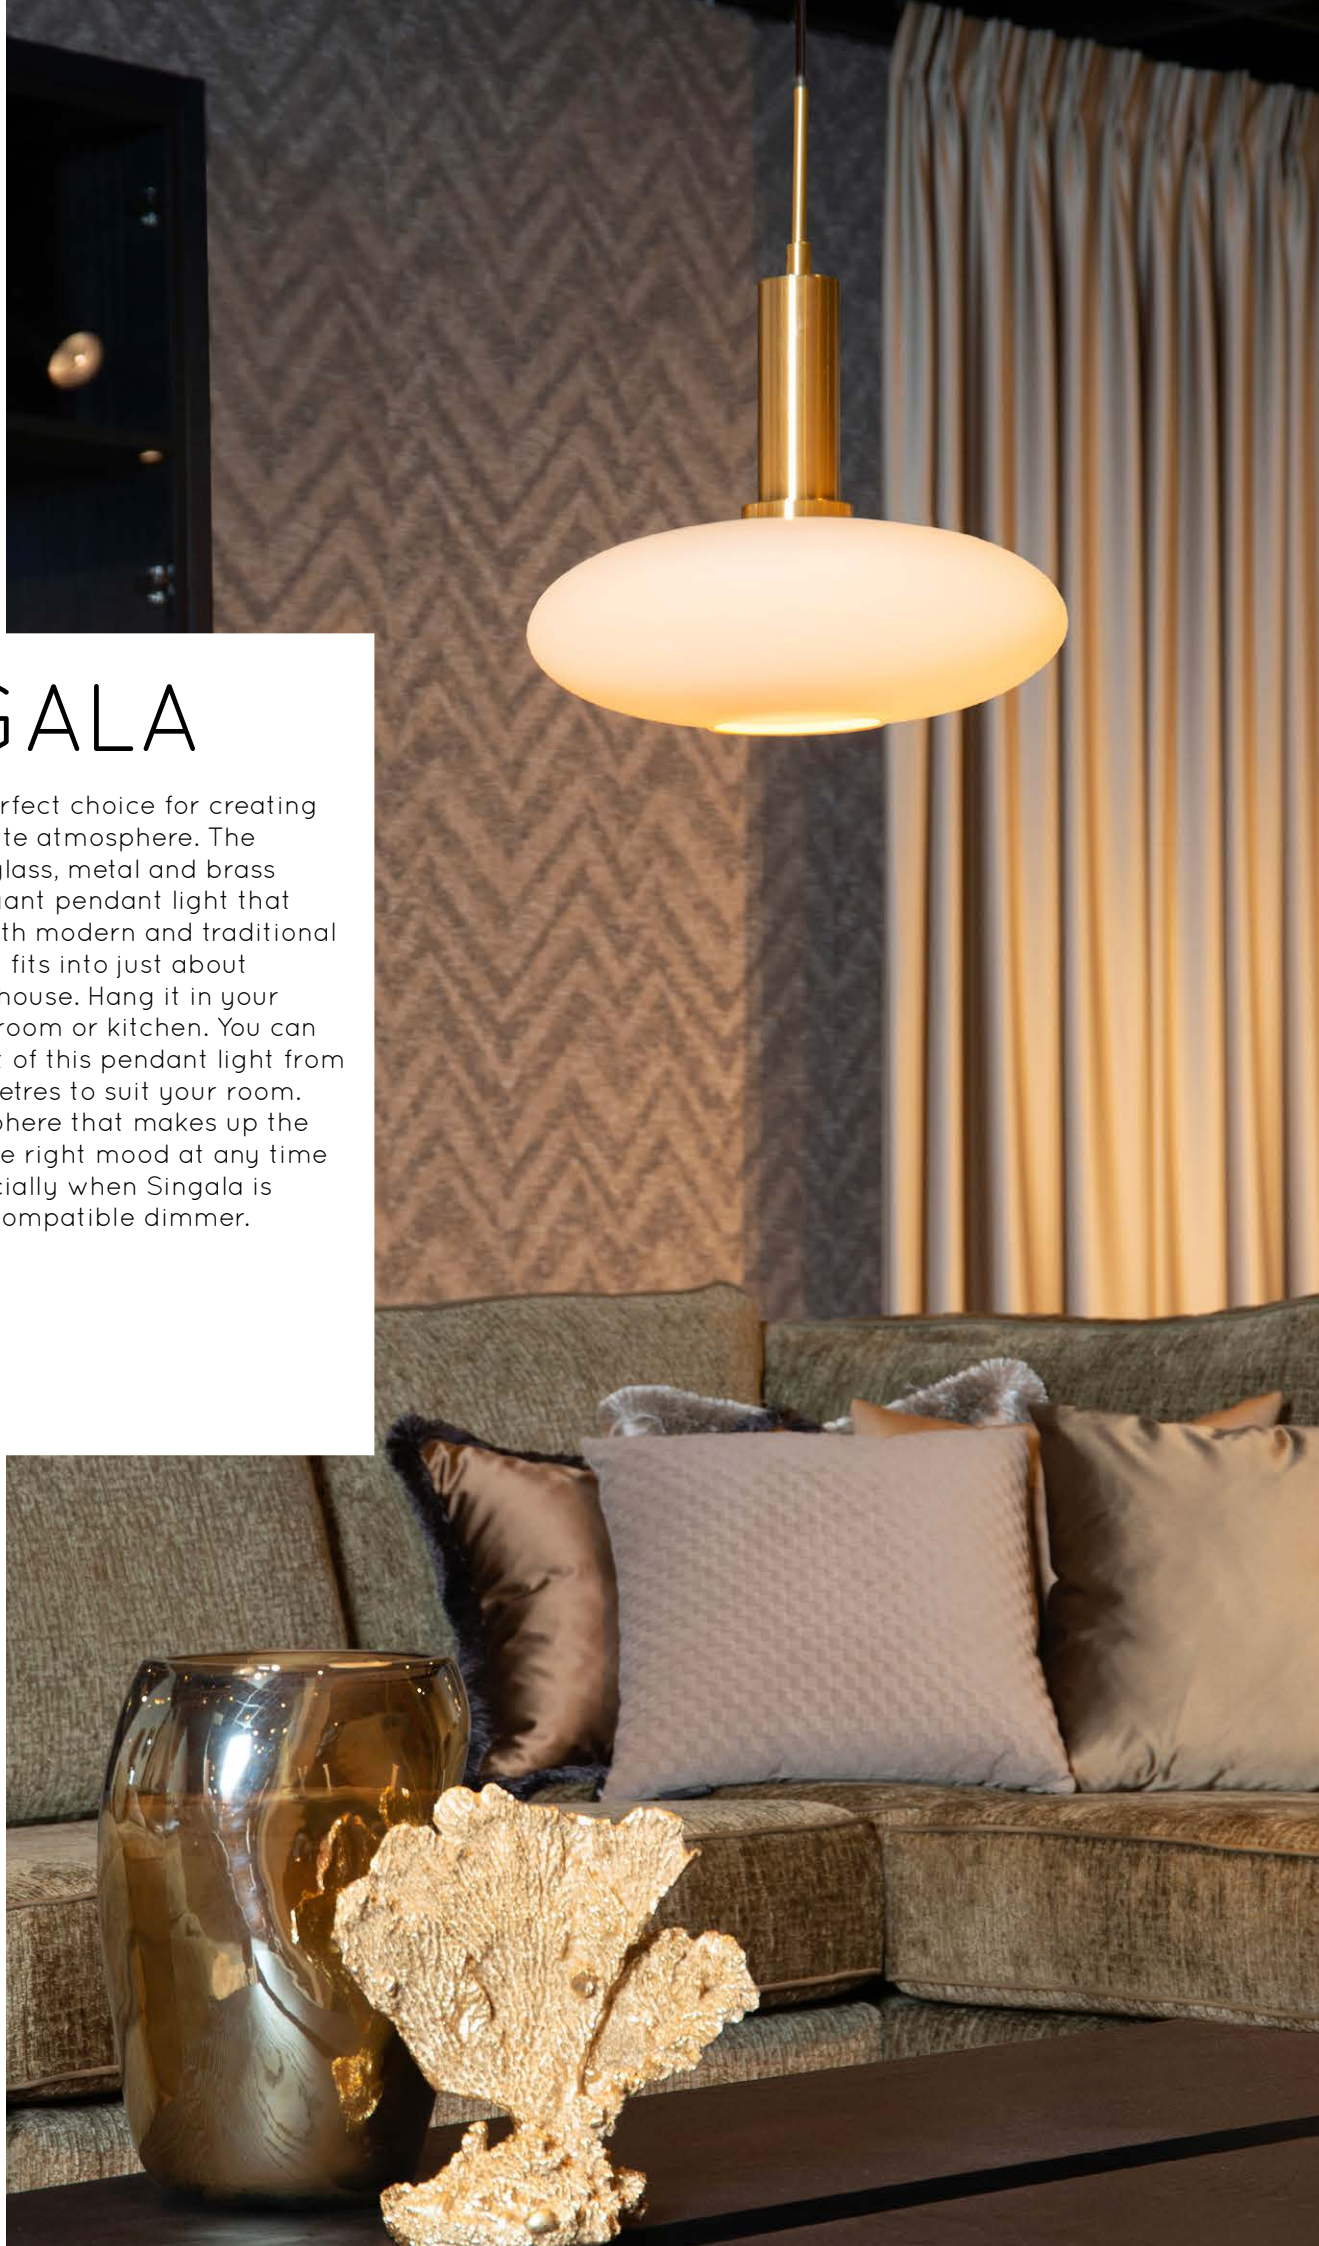

# SINGALA

Singala is the perfect choice for creating a soft and intimate atmosphere. The combination of glass, metal and brass results in an elegant pendant light that looks great in both modern and traditional interiors. Singala fits into just about any room in the house. Hang it in your bedroom, living room or kitchen. You can adjust the height of this pendant light from 70 to 169 centimetres to suit your room. The oval glass sphere that makes up the shade creates the right mood at any time of the day, especially when Singala is connected to a compatible dimmer.