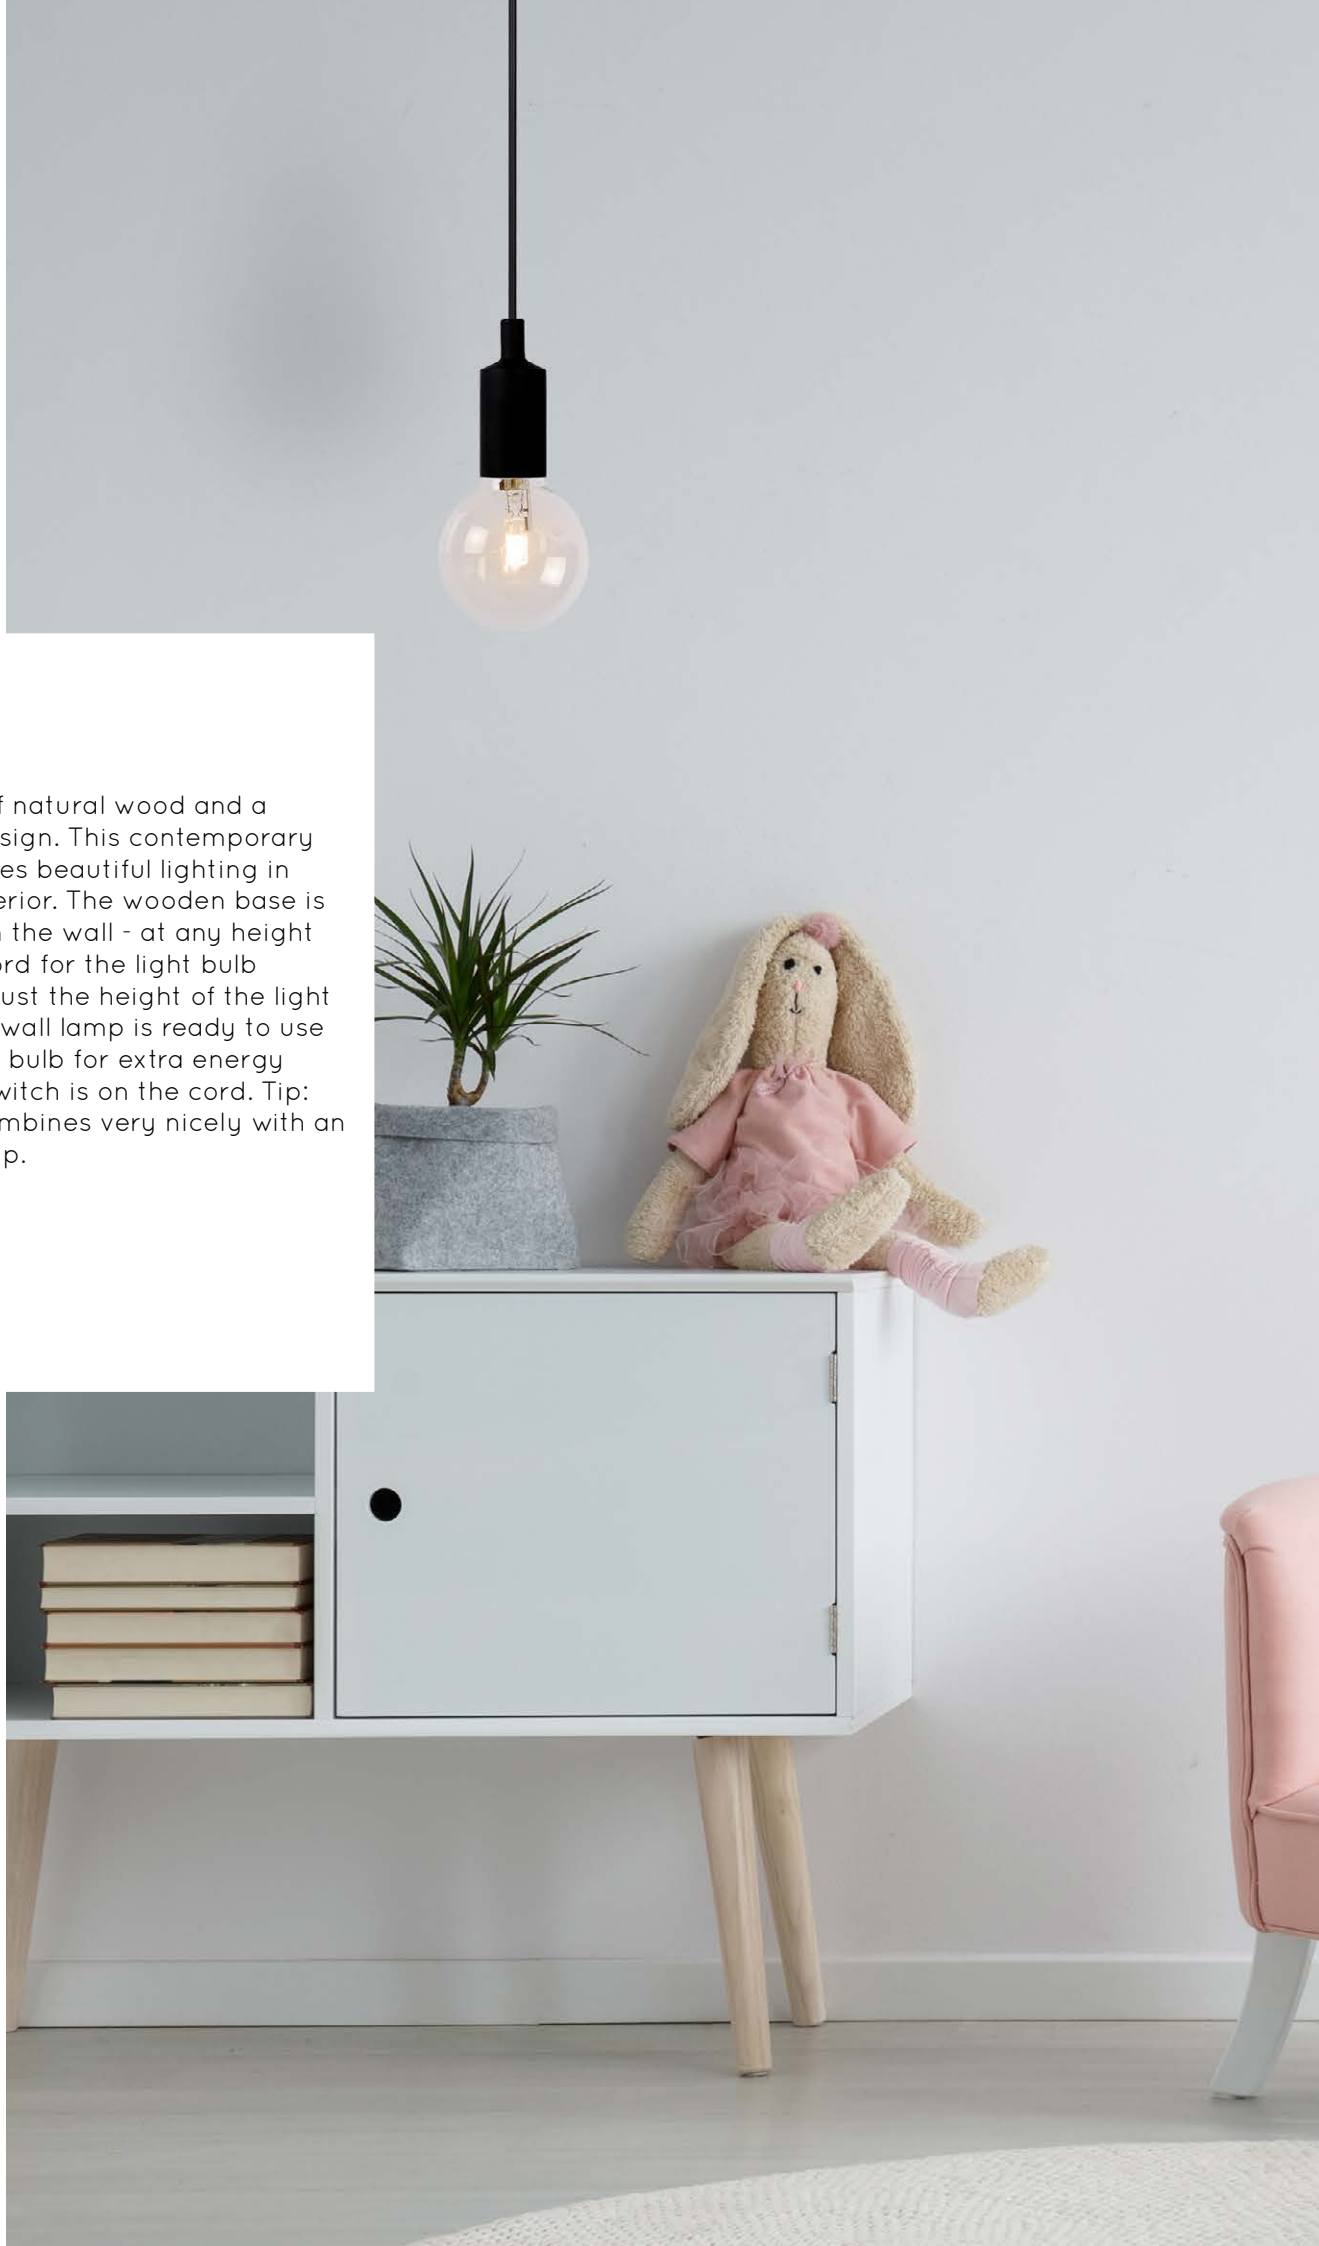

# FIX

A combination of natural wood and a Scandinavian design. This contemporary wall lamp provides beautiful lighting in your modern interior. The wooden base is easy to install on the wall - at any height - and the long cord for the light bulb allows you to adjust the height of the light afterwards. This wall lamp is ready to use with an LED light bulb for extra energy efficiency. The switch is on the cord. Tip: the wall lamp combines very nicely with an LED filament lamp.