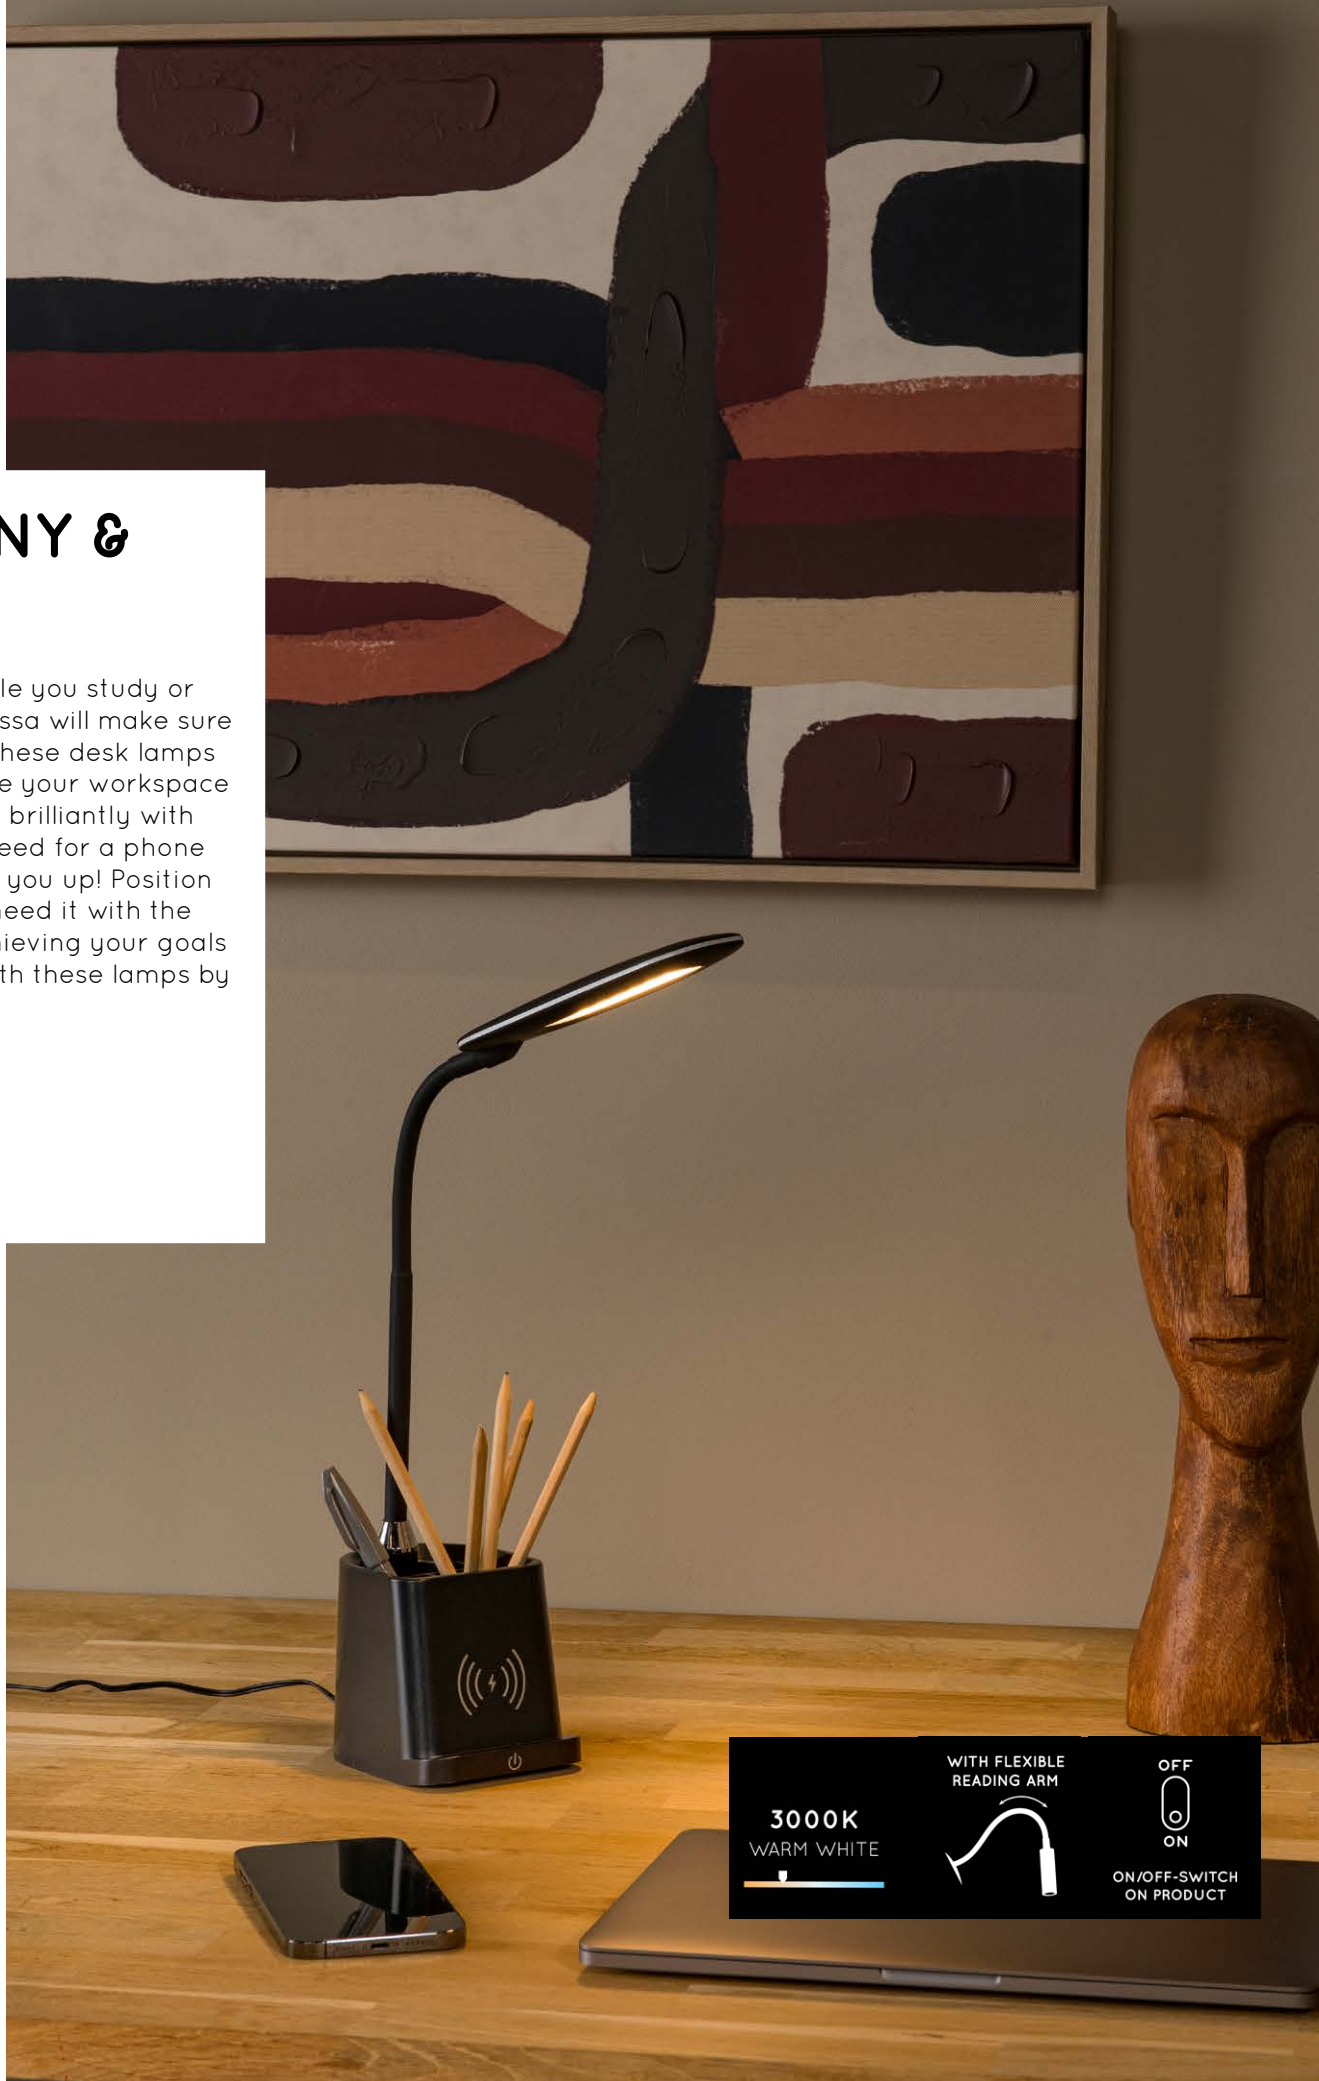

MILO, PENNY & TESSA

No more distractions while you study or read - Milo, Penny and Tessa will make sure your focus stays sharp. These desk lamps are designed to illuminate your workspace effectively. Milo does this brilliantly with its built-in LED lamp. In need of a phone charger? Penny will hook you up! Position the light just where you need it with the flexible arm of Tessa. Achieving your goals has never been easier with these lamps by your side.

3000K
WARM WHITE

WITH FLEXIBLE
READING ARM

OFF
ON

ON/OFF-SWITCH
ON PRODUCT