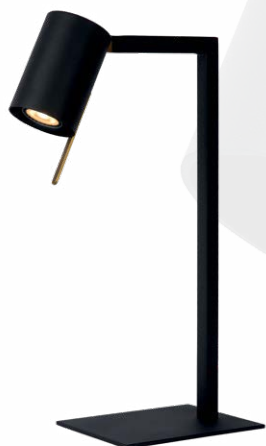

# LESLEY

Lesley's sleek design looks elegant and trendy. This handy table lamp tilts vertically. Ideal to illuminate a cosy reading corner or to highlight that unique work of art. The modern, angular fixture suits many desks. The golden grip gives the whole thing an exclusive character. Extra practical: you can easily switch this modern table lamp on and off with a switch incorporated in the cord. Lesley guarantees a practical design with a refined look.