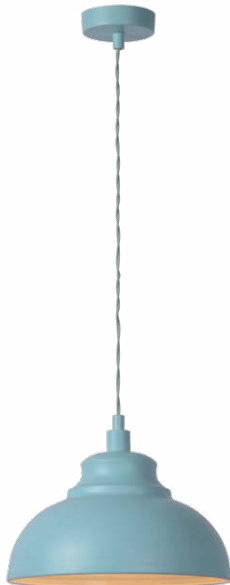

34400/29/68

1x E14/40W max./excl./

W: 29 cm

Colours: Pastel Blue

H: 122 max. cm

Material: Metal

L: 29 cm

Bulb recom.: 49022/04/60

IP20