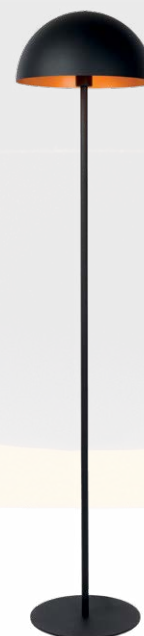

45796/01/30

1x E27/40W max./excl./

W: 35 cm

H: 160 cm

L: 35 cm

Colours: Black

Material: Steel

Bulb recom.: 49042/05/62