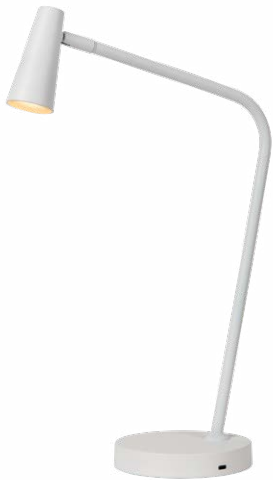

36620/03/31

3W/Integrated LED/2700K/230lm/dim.

W: 14 cm

Colours: White

H: 47.5 cm

Material: Metal

L: 30.5 cm