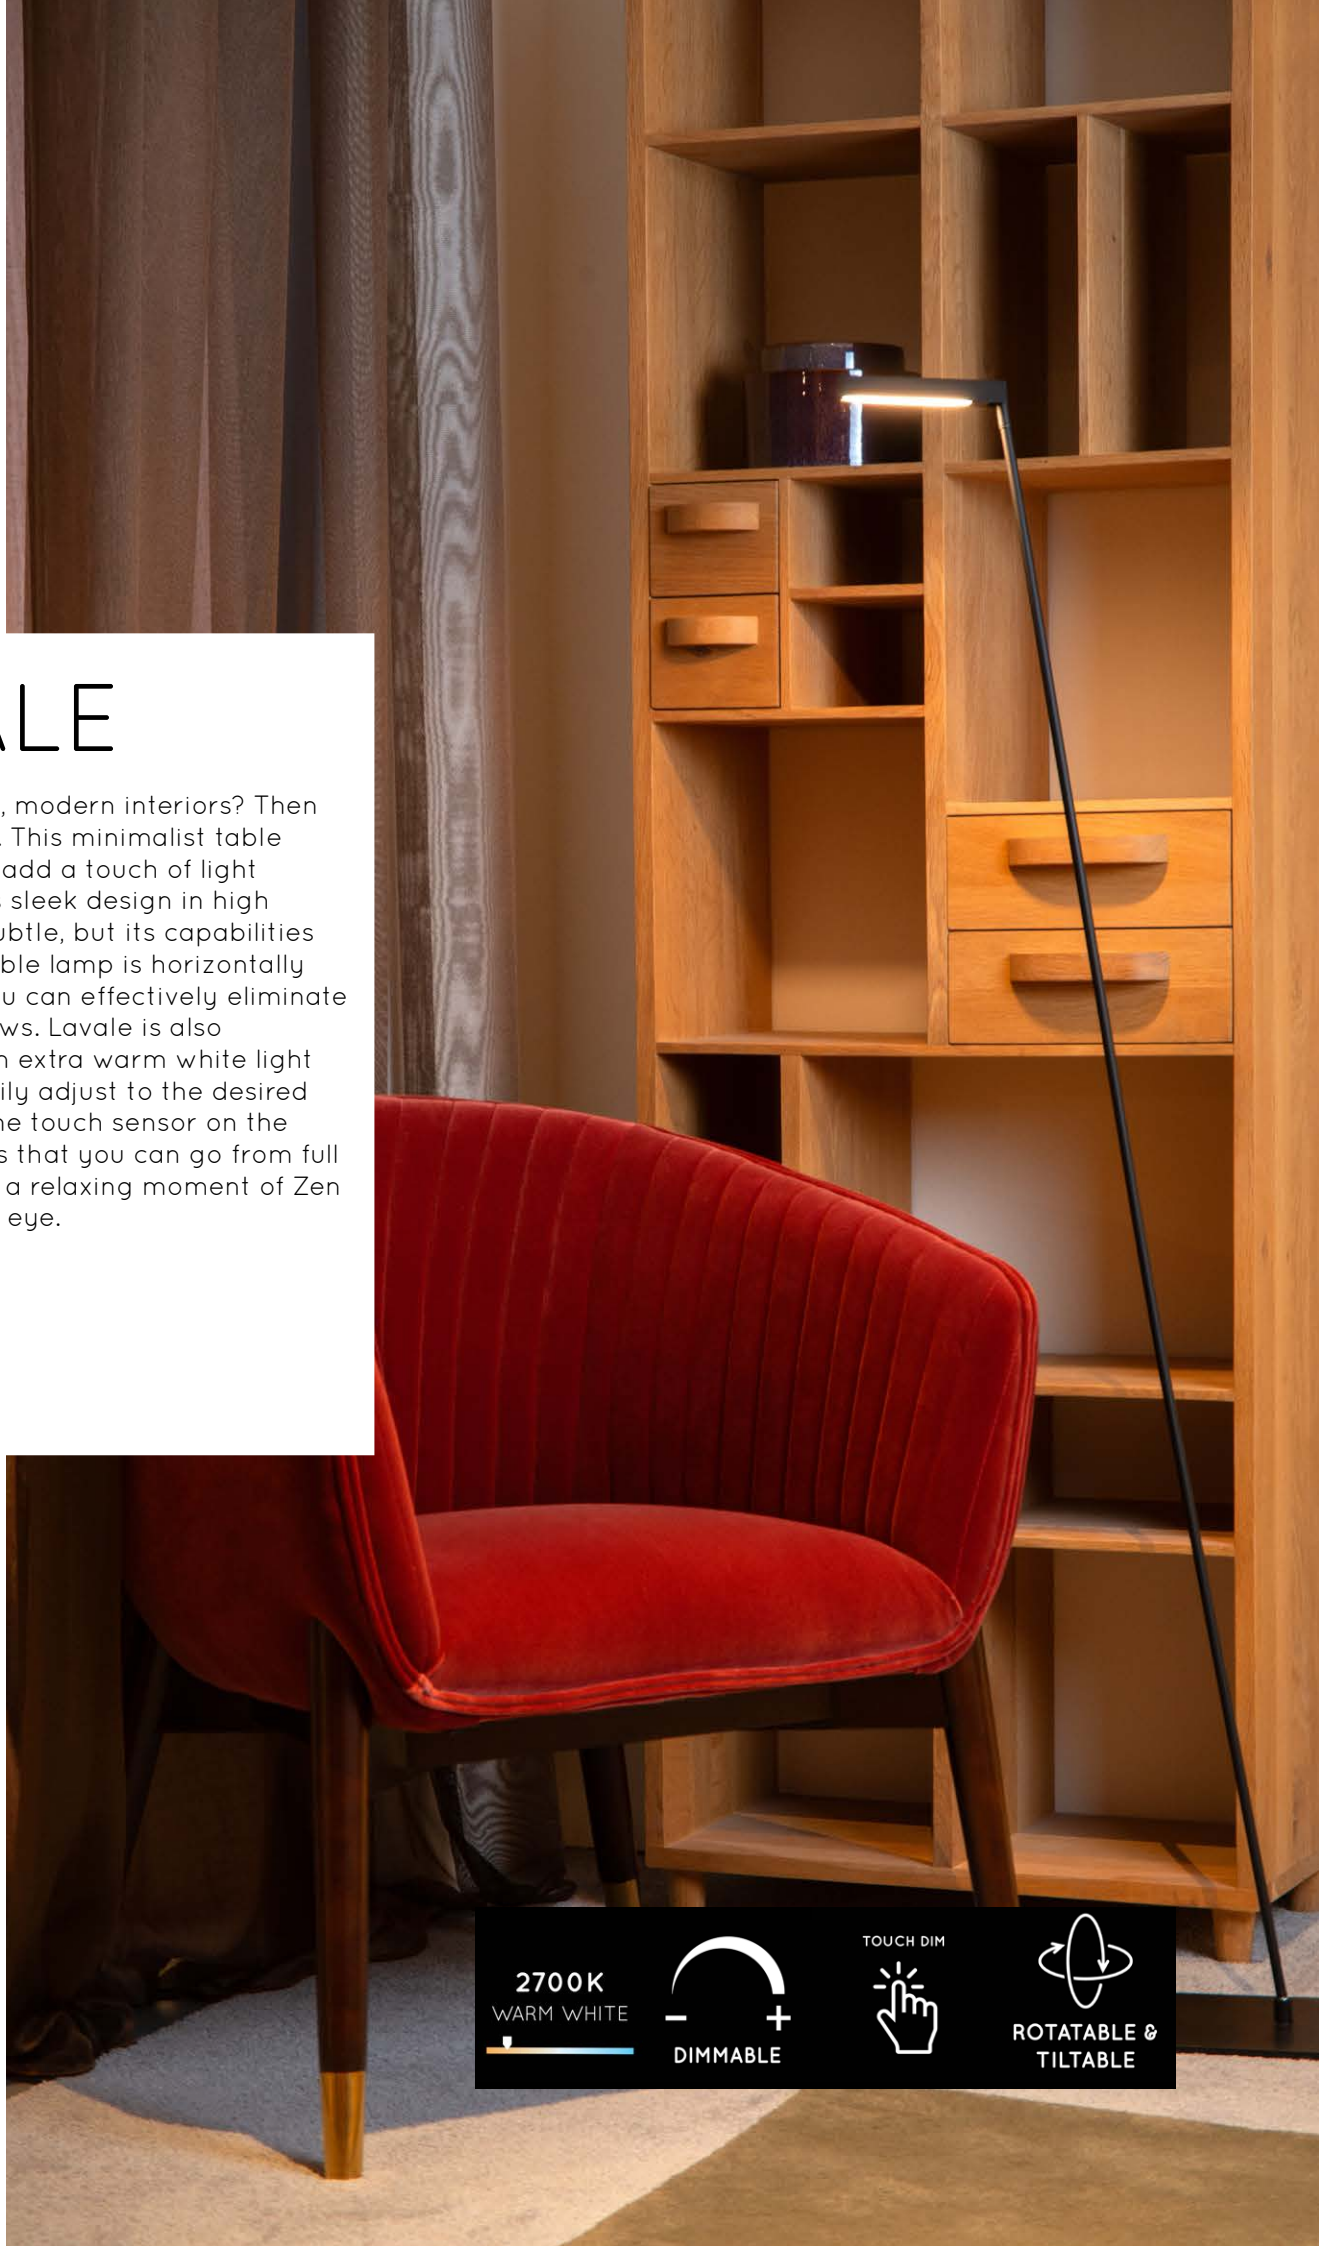

# LAVALE

Do you like sleek, modern interiors? Then Lavale is for you. This minimalist table lamp is ready to add a touch of light to your home. Its sleek design in high quality steel is subtle, but its capabilities are many. The table lamp is horizontally adjustable, so you can effectively eliminate unwanted shadows. Lavale is also equipped with an extra warm white light that you can easily adjust to the desired intensity using the touch sensor on the lamp. This means that you can go from full concentration to a relaxing moment of Zen in the blink of an eye.