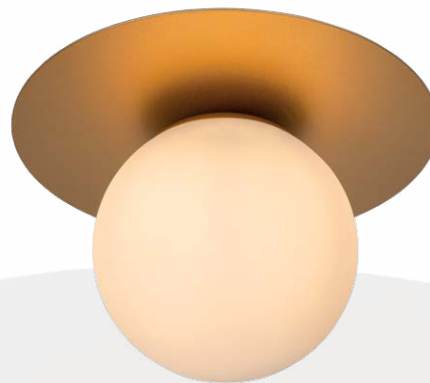

79187/01/02

1x E27/15W max./excl./

W: 25 cm

H: 17.5 cm

L: 25 cm

Colours: Matt Gold / Brass

Material: Metal

Bulb recom.: 49045/03/62