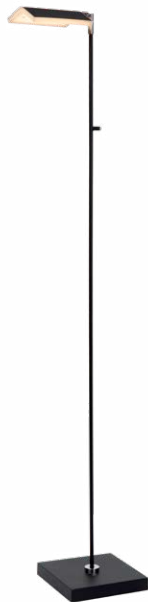

19730/10/30

12W/Integrated LED/2700K/1000lm/dim.

W: 20 cm

Colours: Black

H: 134 cm

Material: Metal

L: 20 cm