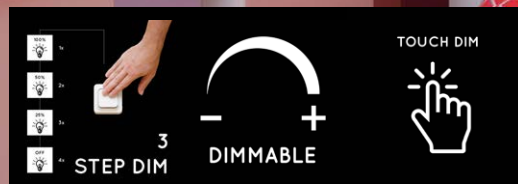

DODO BEAR

A new friend for your beloved daughter or son in their room. This animal table lamp bearing the cuddly name Dodo gives your children sweet dreams. Dodo's high cuddle factor and soft light make it the perfect addition to any children's room. This table lamp is made of high-end ABS, a child-safe alternative to standard plastic. Its built-in dimmer allows you to set the appropriate light intensity that this children's table lamp spreads diffusely. Dodo is available in various editions, as teddy bear, rabbit or frog.