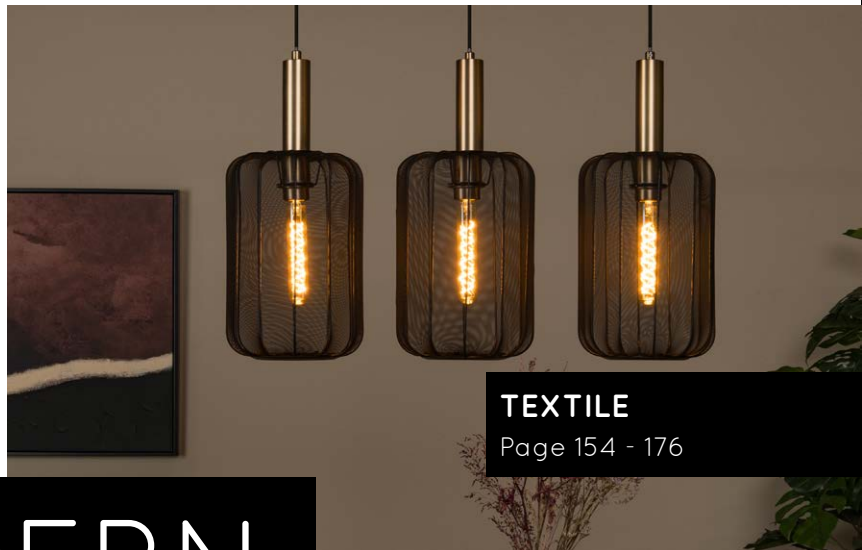

DESIGN

Page 4 - 45

CONTEMPORARY

Page 48 - 100

YOUNG LIVING

Page 102 - 151

TEXTILE

Page 154 - 176

MODERN

GLASS

Page 178 - 220

BLADE & WIRE

Page 222 - 246

METAL

Page 248 - 270