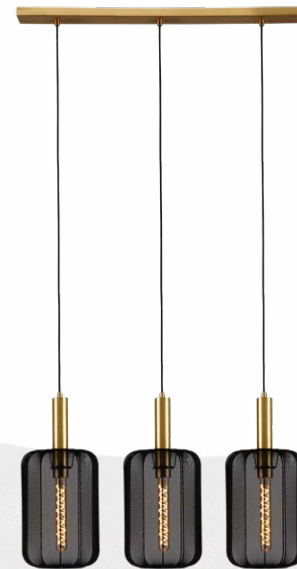

03447/03/30

3x E27/40W max./excl./

W: 22 cm

H: 185 max. cm

L: 90 cm

Colours: Black

Material: Polyester

Bulb recom.: 49035/05/62

IP20