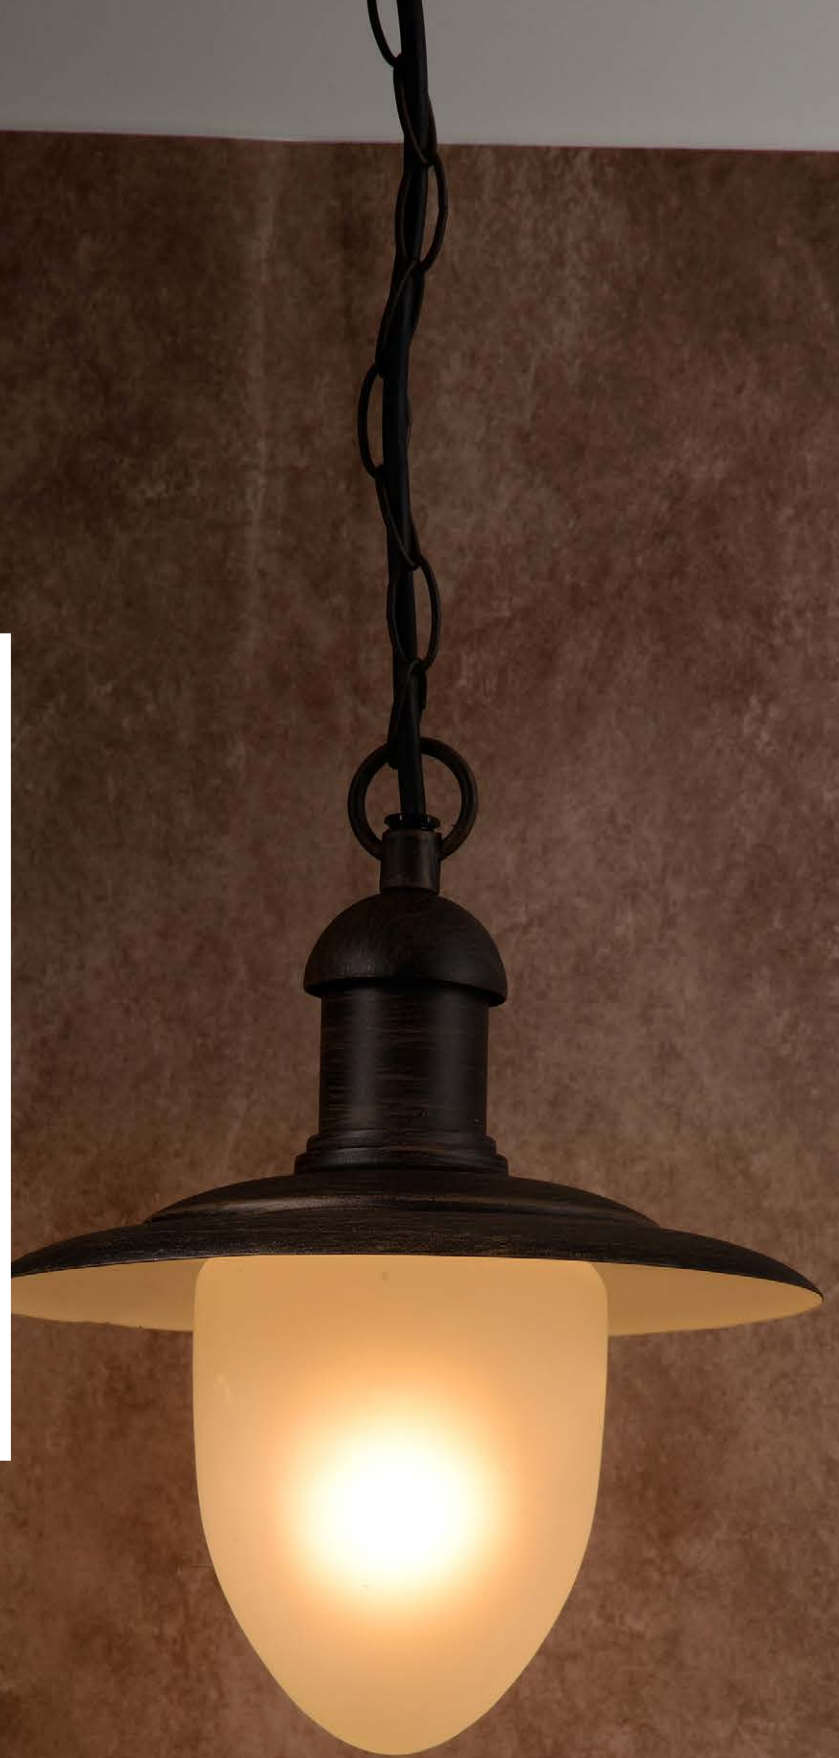

1x E27/60W max./excl./

W: 17.5 cm **Colours:** White

H: 25 cm **Material:** Aluminum

L: 27 cm **Bulb recom.:** 49021/04/60

IP44

ARUBA

Do you enjoy cosiness? Then this Aruba exterior lighting is right for you. The beautiful classic shape takes you straight to times gone by. The black colour of the light fixture enhances that feeling. As a wall light, you can easily install Aruba on any exterior façade. Weather or wind won't hurt it. Thanks to the arm, you also have extra room to manoeuvre. This makes it easy to sit under the outdoor lighting on a cosy bench or at your patio table. Especially in combination with a rural interior, Aruba is a top choice.