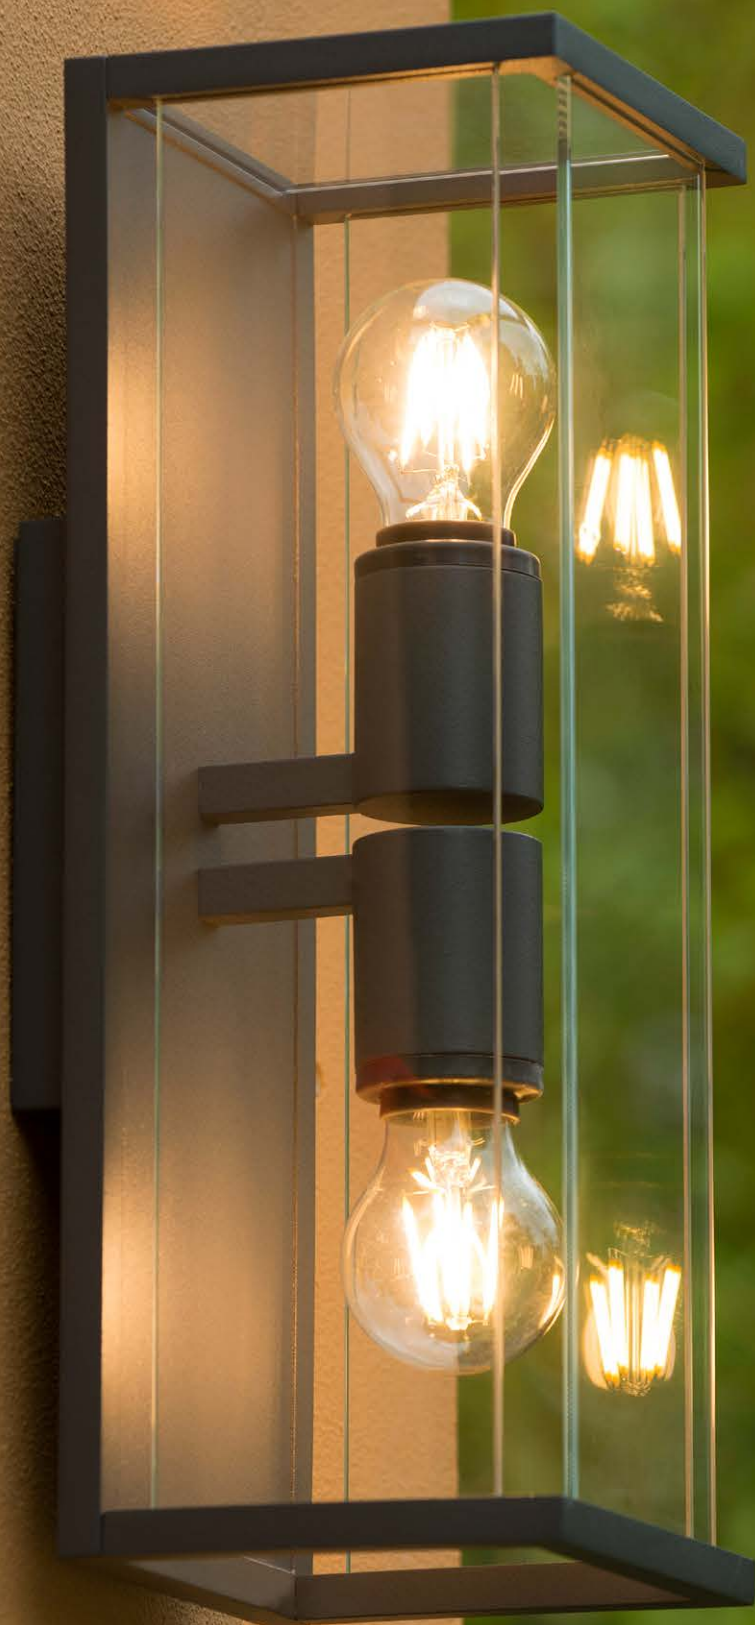

1x E27/15W max./excl./

W: 8.8 cm **Colours:** White

H: 24 cm **Material:** Synthetic Material

L: 9.6 cm **Bulb recom.:** 49042/05/62

IP54

CLAIRE

Claire is an elegant lamp. The light source is protected by transparent glass. With a length of 17.5 centimetres and a height of 30 centimetres Claire doesn't get in your way, and thanks to the E-27 fitting, combined with an IP-value of 54, this lamp scores high on functionality. Definitely suitable for use out on your terrace. Give Claire a LED light and it will ensure a beautiful light for a cosy night with your family. With her warmth, Claire welcomes any guest with open arms.