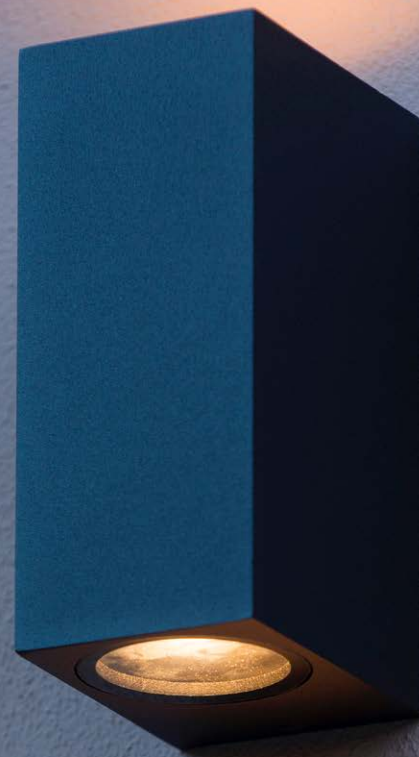

H: 15 cm **Material:** Aluminum

L: 9 cm **Bulb recom.:** 49006/05/31

ZARO

Wall spotlight Zaro stands its ground in all weather circumstances. This modern fixture is specifically designed for long-term outdoor use. That it can take a beating is an understatement. Although that does not mean that it looks rough. On the contrary. The rectangular design in high-quality aluminum has a slim look. Inside, the light point is safely shielded. And as befits contemporary lighting, Zaro is compatible with an LED lamp. That completes the picture of your outdoor environment.