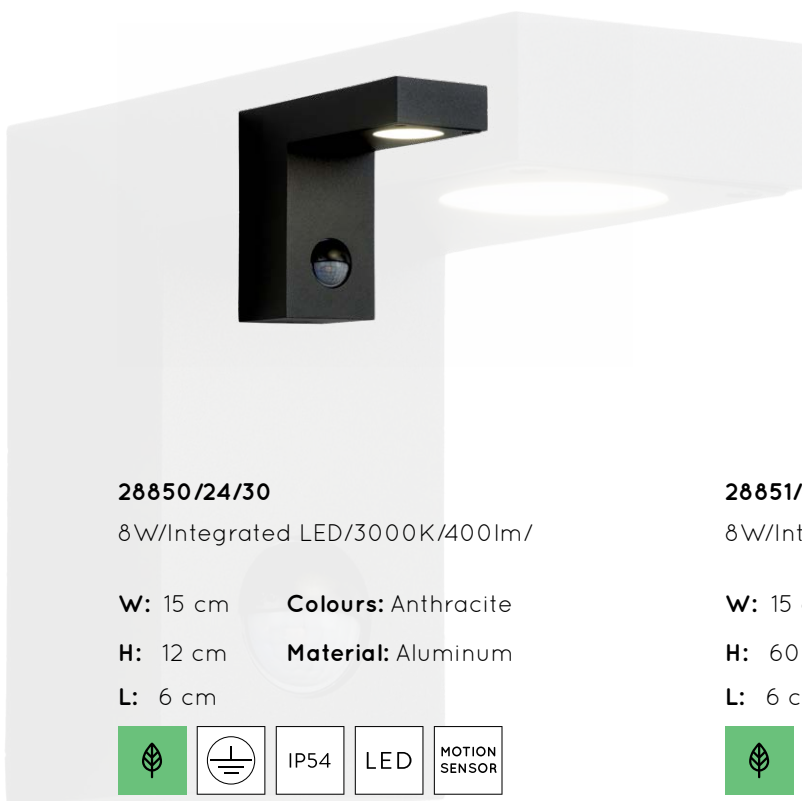

8W/Integrated LED/3000K/400lm/

W: 15 cm

Colours: Anthracite

H: 60 cm

Material: Aluminum

L: 9.6 cm

TEXAS-IR

This wall light for outdoor use with integrated motion sensor is already a classic. In the anthracite housing, not only is the LED lighting beautifully tucked away, the infrared sensor is also only subtly visible. The sensor ensures that searching for a switch is completely a thing of the past. Texas IR, as this outdoor armature is called, turns on when someone approaches. It provides a heightened feeling of security with a very attractive and sleek design. Even with the technological features, this wall light is just 12 centimetres tall.

MOTION SENSOR

3000K
WARM WHITE

IP54

28850/24/30

8W/Integrated LED/3000K/400lm/

W: 15 cm **Colours:** Anthracite

H: 12 cm **Material:** Aluminum

L: 6 cm