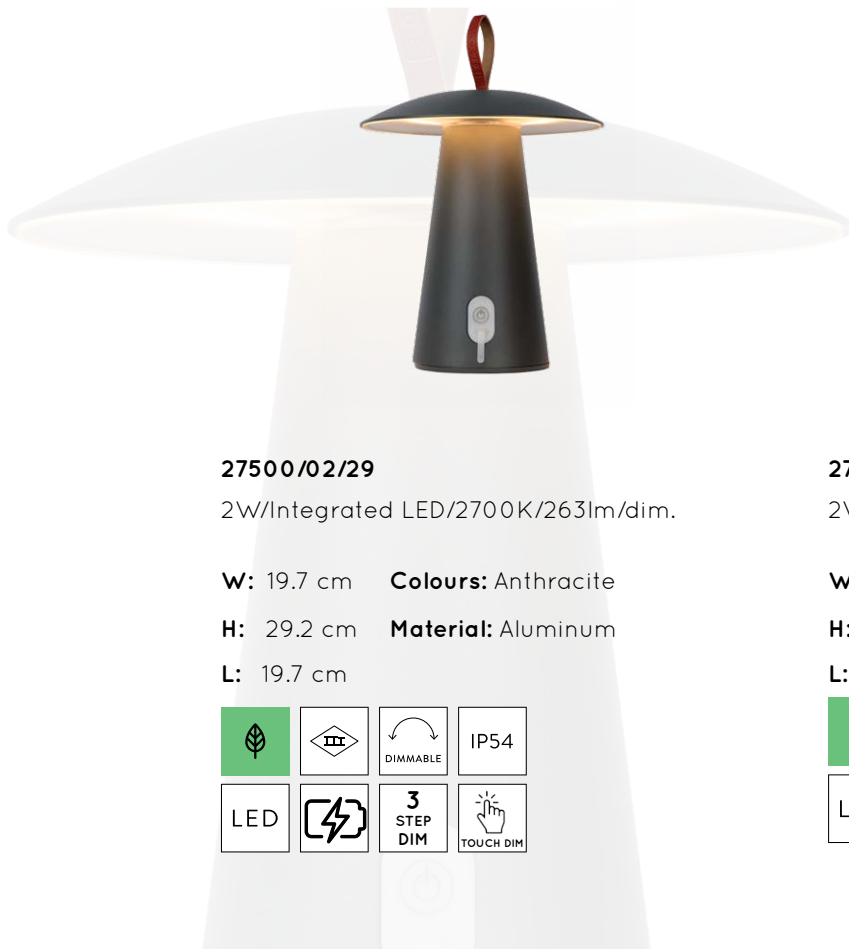

LA DONNA

A warm summer evening or a cozy winter evening? It doesn't matter, you look outside and see La Donna standing there. You can switch it on and off using a touch sensor. You can also use this to dim the lamp. The LED light source is integrated and provides a warm, white light. You charge the lamp by means of a USB cable. After that, it will provide you with warmth and cosiness for six hours.

6,5 - 80 HOURS OF WORKING TIME

27500/02/29

2W/Integrated LED/2700K/263lm/dim.

W: 19.7 cm **Colours:** Anthracite

H: 29.2 cm **Material:** Aluminum

L: 19.7 cm