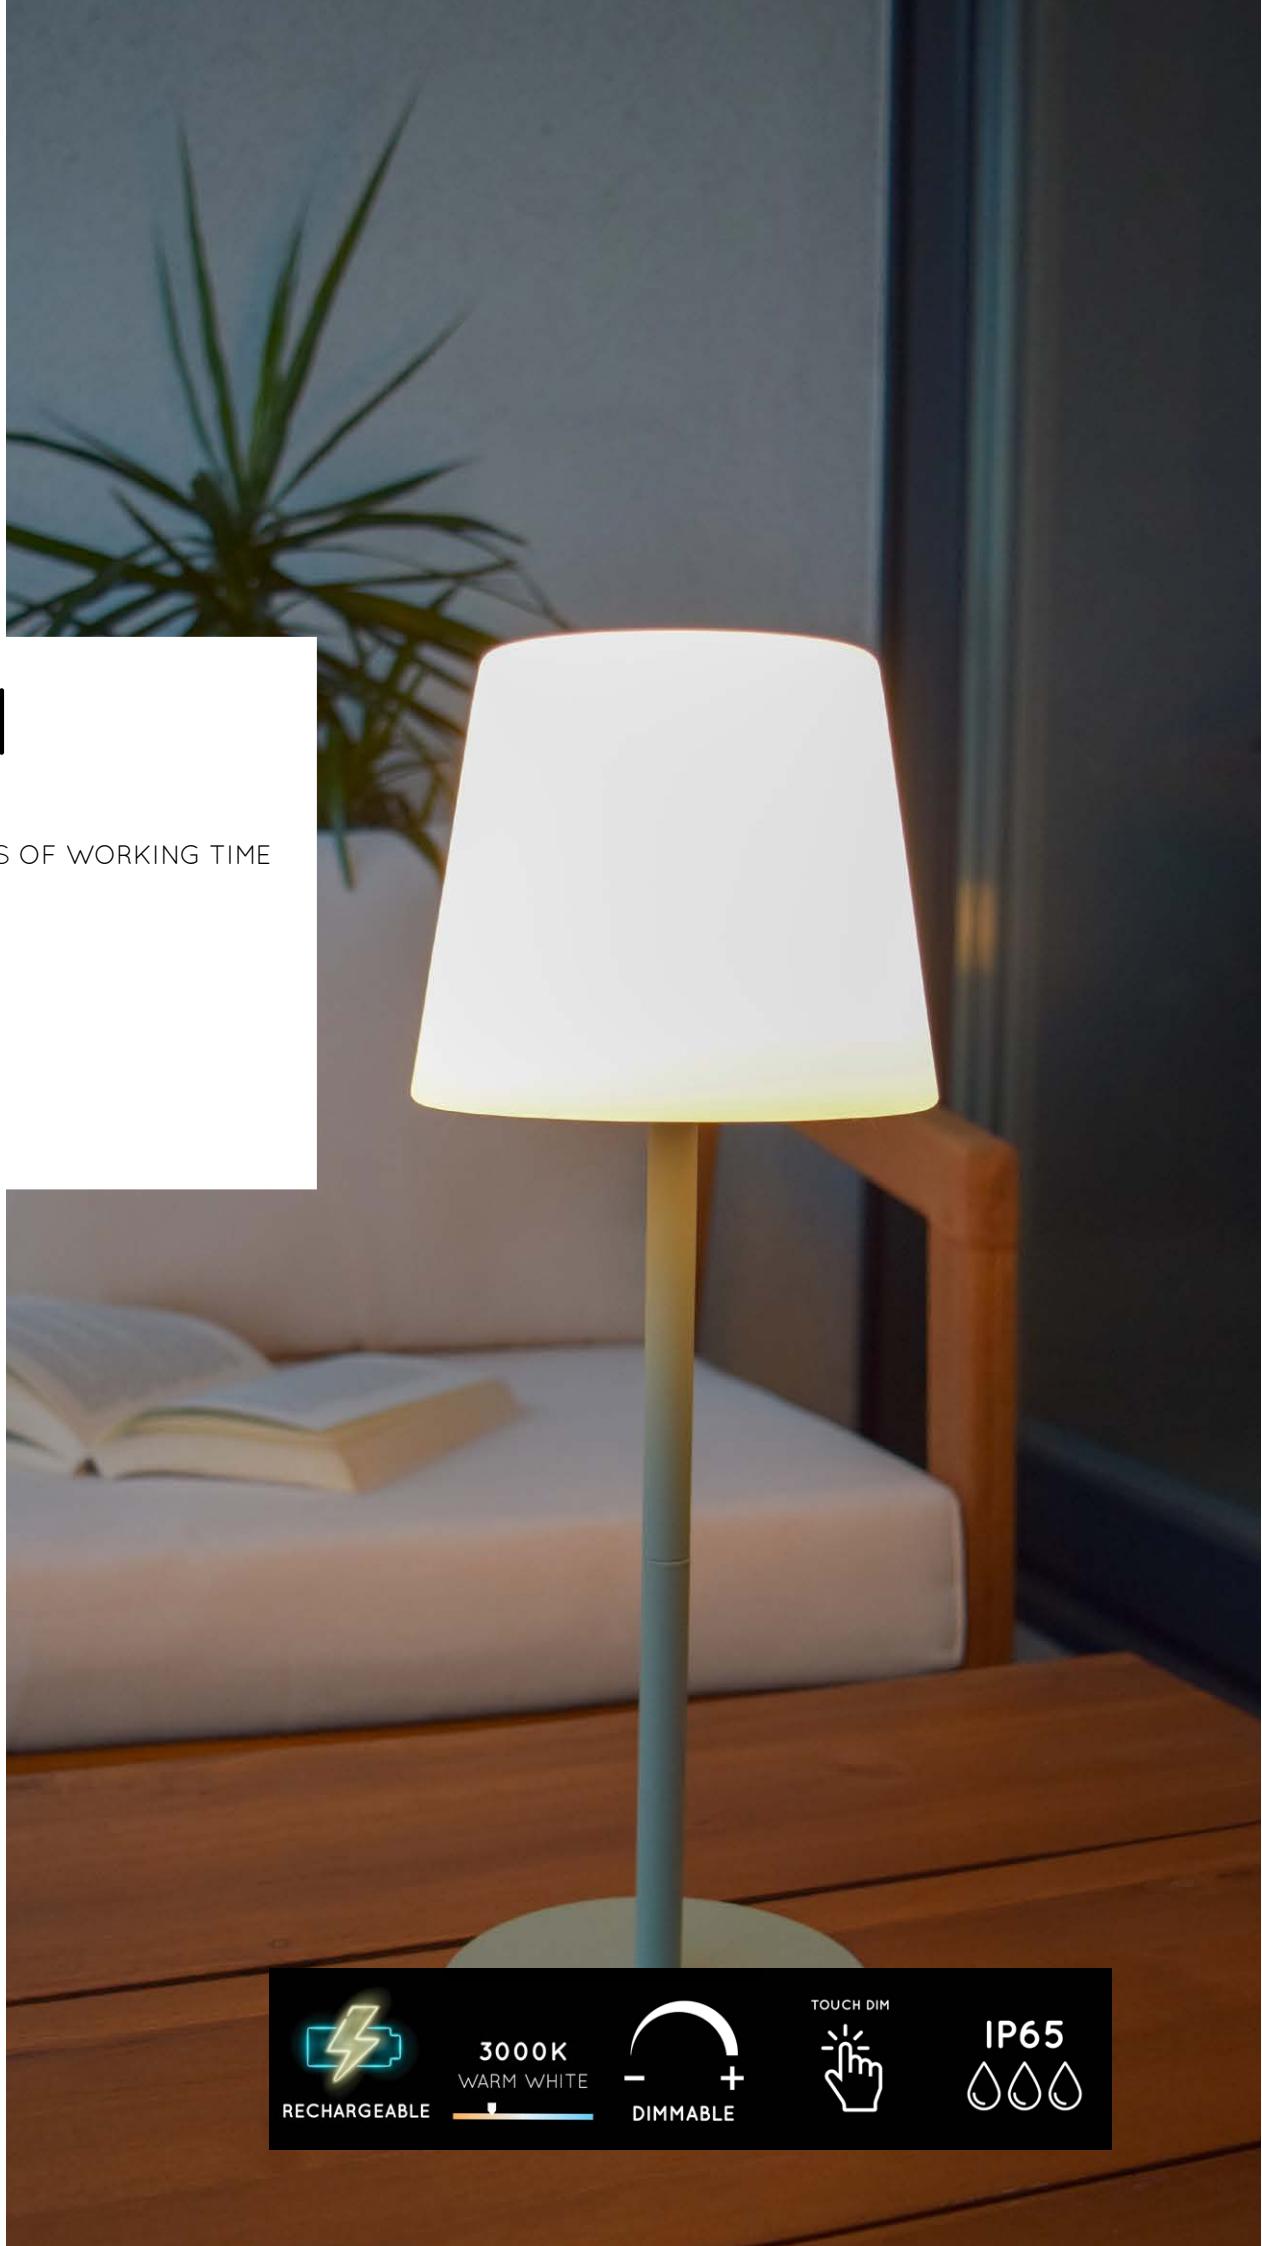

TYON

🕒 3,5 - 12 HOURS OF WORKING TIME

RECHARGEABLE

3000K
WARM WHITE

DIMMABLE

TOUCH DIM

IP65