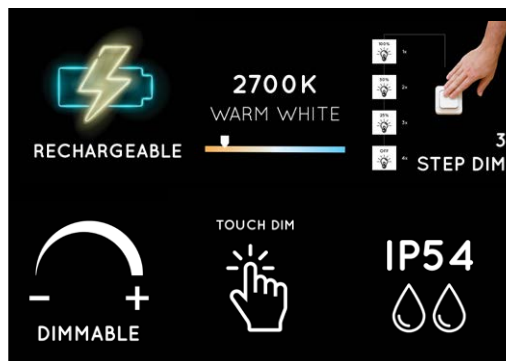

LA DONNA

A warm summer evening or a cozy winter evening? It doesn't matter, you look outside and see La Donna standing there. You can switch it on and off using a touch sensor. You can also use this to dim the lamp. The LED light source is integrated and provides a warm, white light. You charge the lamp by means of a USB cable. After that, it will provide you with warmth and cosiness for six hours.

6,5 - 80 HOURS OF WORKING TIME

27500/02/29

2W/Integrated LED/2700K/263lm/dim.

W: 19.7 cm **Colours:** Anthracite

H: 29.2 cm **Material:** Aluminum

L: 19.7 cm