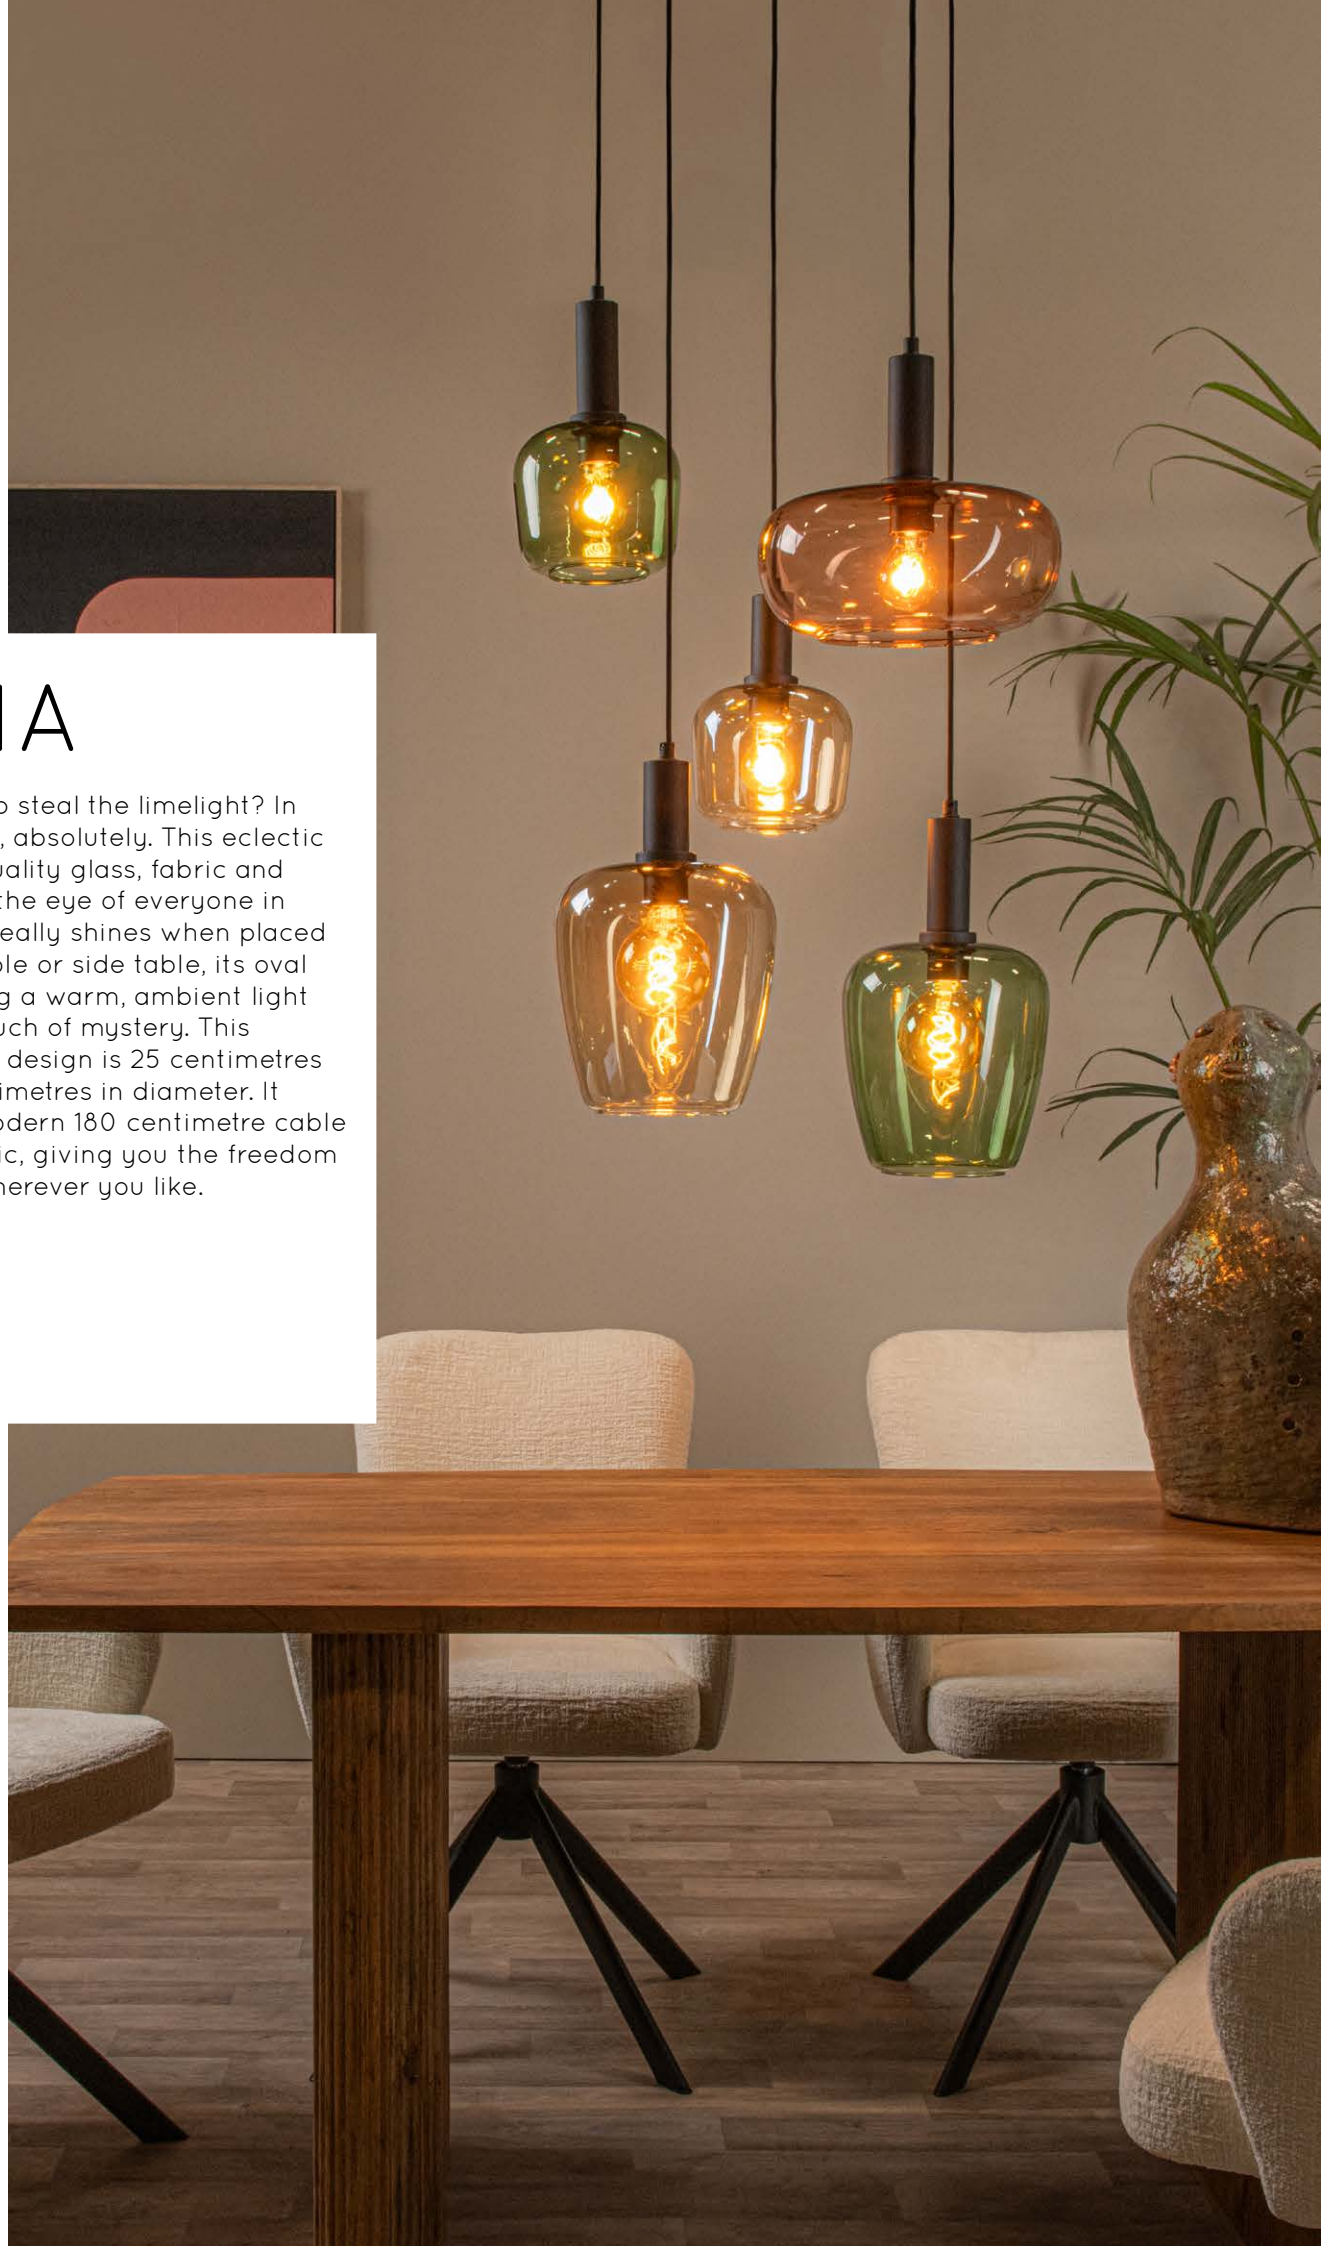

# ILONA

Can a table lamp steal the limelight? In the case of Ilona, absolutely. This eclectic fusion of high-quality glass, fabric and metal will catch the eye of everyone in the room. Ilona really shines when placed on a bedside table or side table, its oval silhouette casting a warm, ambient light and adding a touch of mystery. This vintage-inspired design is 25 centimetres high and 18 centimetres in diameter. It comes with a modern 180 centimetre cable in luxurious fabric, giving you the freedom to place Ilona wherever you like.