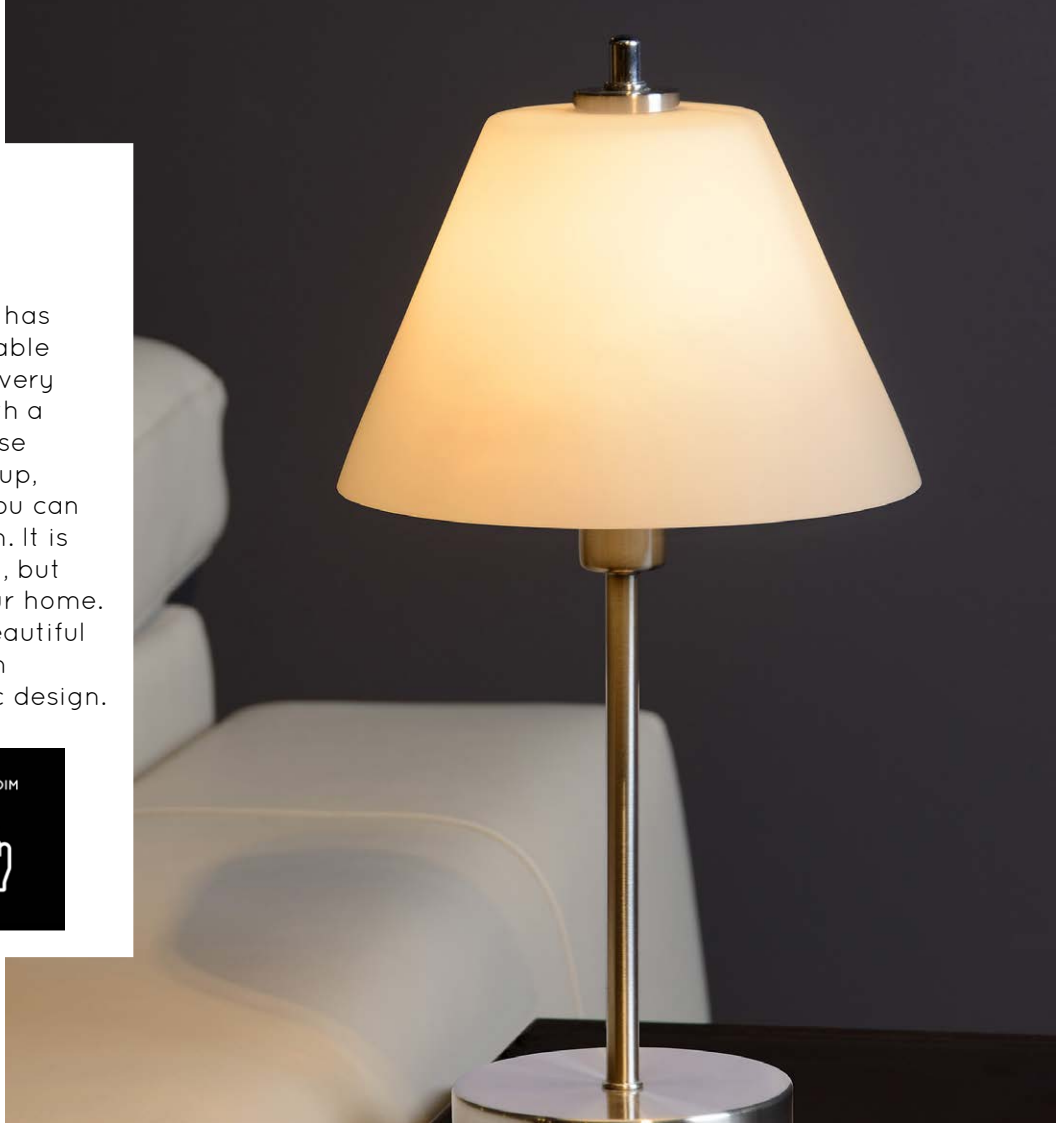

TOUCH

TOUCH ME! After the Touch, Lucide has now released the Touch two. This table lamp is not only very nice but also very practical. It is namely equipped with a 'touch dimmer'. By touching the base with your finger, the lamp will light up, and by repeating this procedure, you can dim it back to your desired position. It is very handy to have next to the bed, but certainly also in other rooms of your home. Due to the balanced design, this beautiful table lamp fits either into a modern interior and one with a more classic design.

12561/21/12

1x E14/40W max./excl./

W: 22 cm

Colours: Satin Chrome

H: 42 cm

Material: Metal

L: 22 cm

Bulb recom.: 49022/04/60