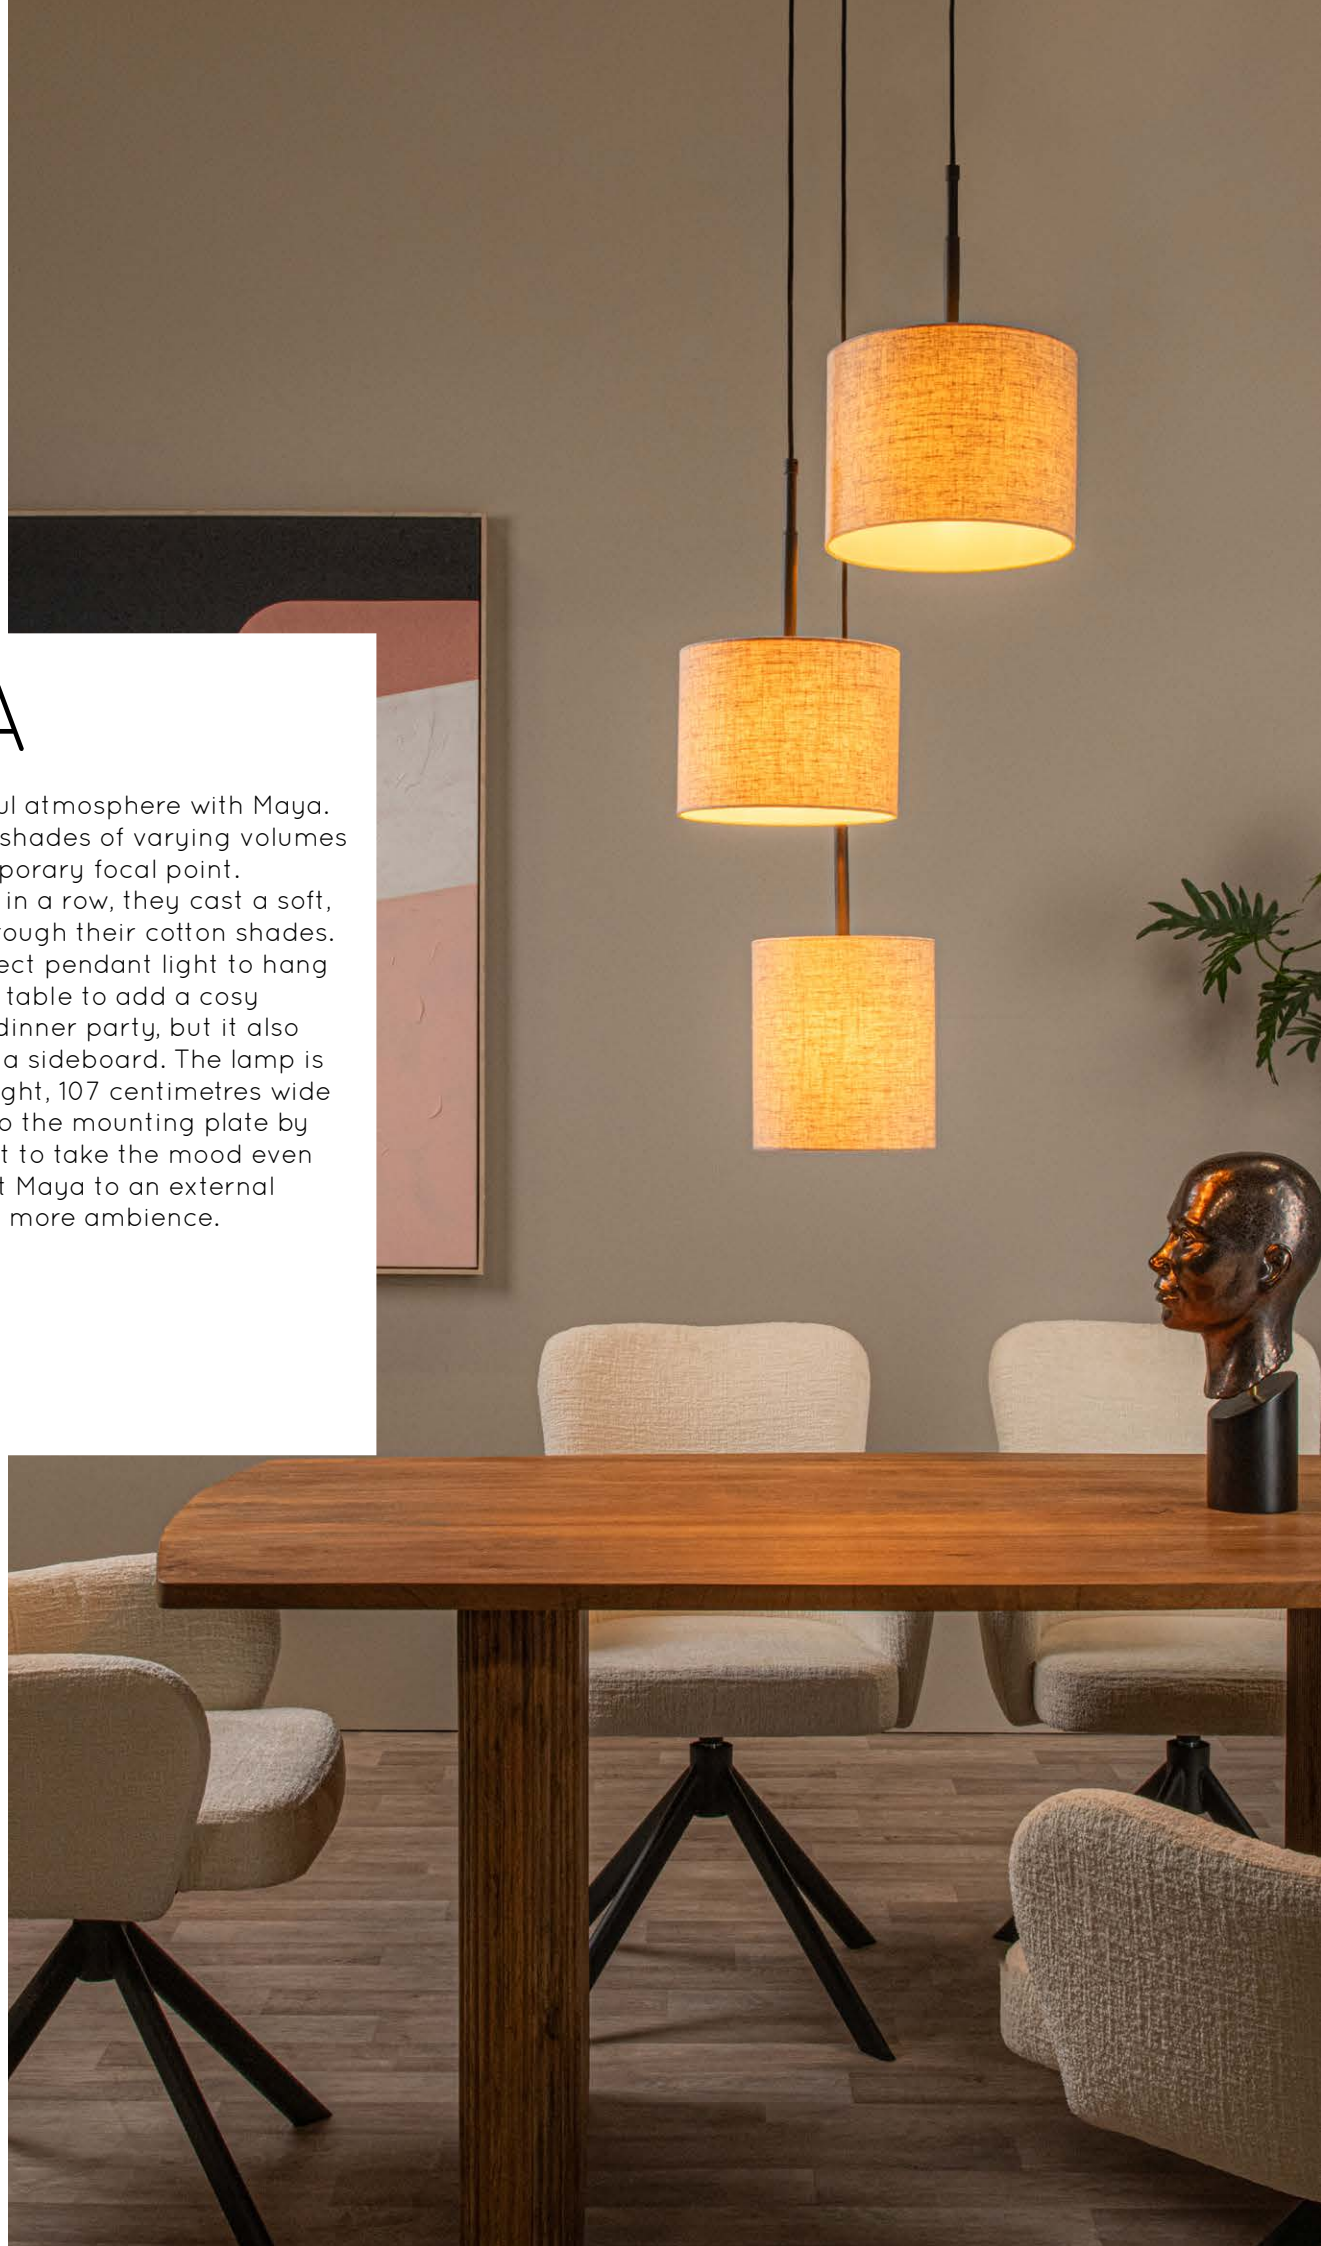

# MAYA

Create a peaceful atmosphere with Maya. Four round lampshades of varying volumes create a contemporary focal point. Arranged neatly in a row, they cast a soft, diffused light through their cotton shades. Maya is the perfect pendant light to hang over your dining table to add a cosy glow to many a dinner party, but it also looks great over a sideboard. The lamp is adjustable in height, 107 centimetres wide and connected to the mounting plate by two cables. Want to take the mood even further? Connect Maya to an external dimmer for even more ambience.