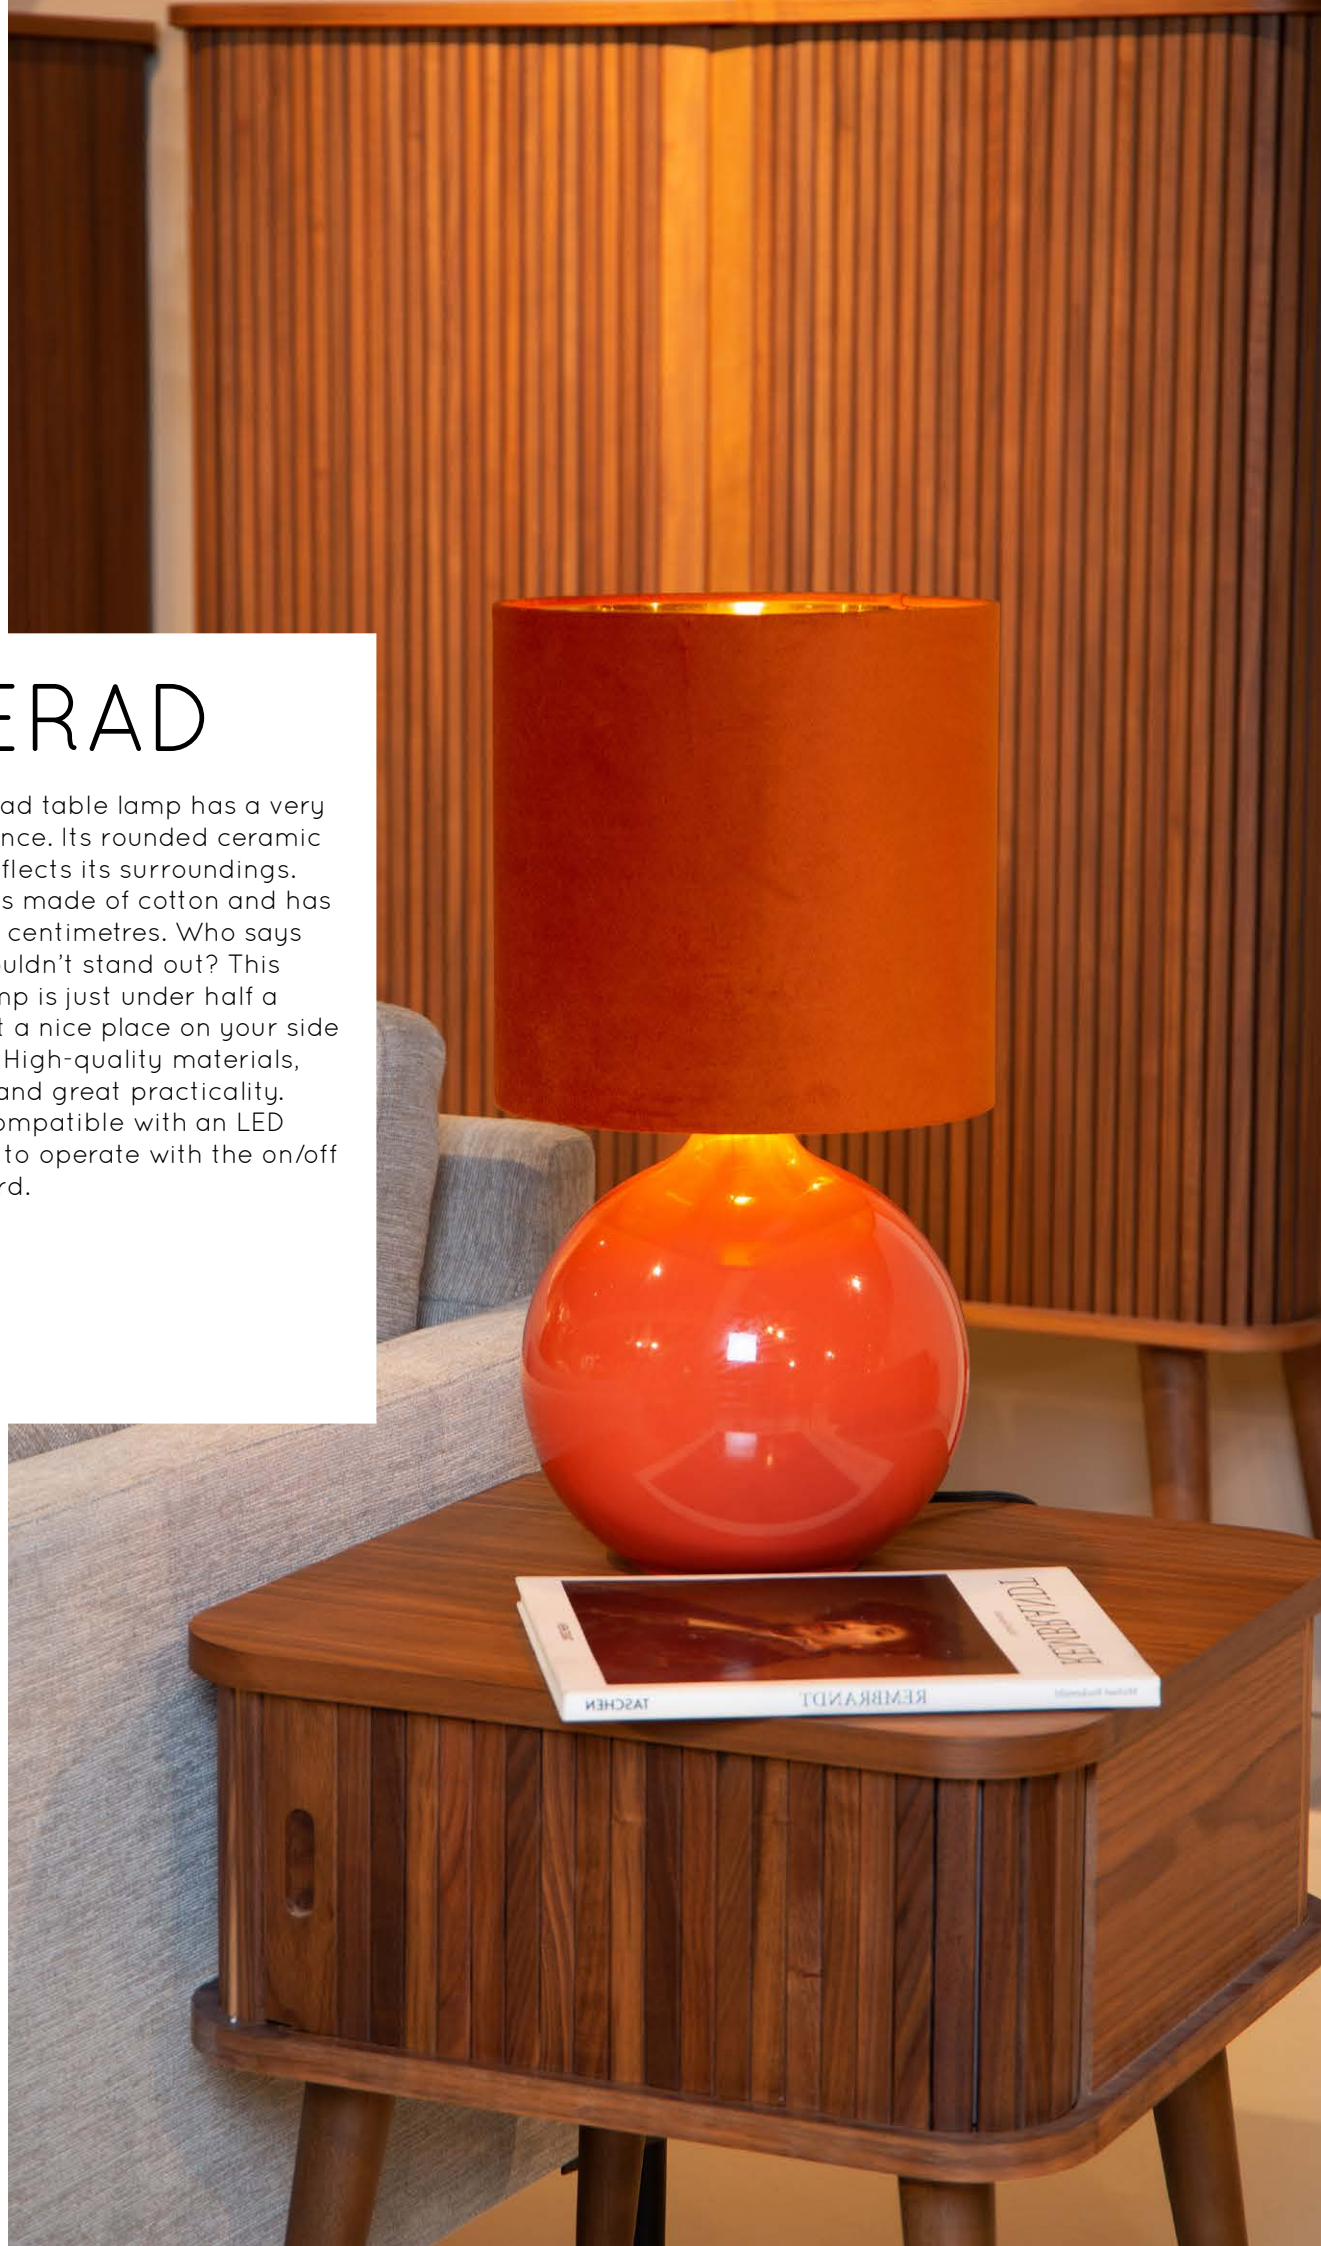

# ESTERAD

The classic Esterad table lamp has a very homely appearance. Its rounded ceramic base playfully reflects its surroundings. The lampshade is made of cotton and has a diameter of 24 centimetres. Who says a table lamp shouldn't stand out? This eye-catching lamp is just under half a metre tall. Give it a nice place on your side table or dresser. High-quality materials, an elegant look and great practicality. The Esterad is compatible with an LED bulb and is easy to operate with the on/off switch on the cord.