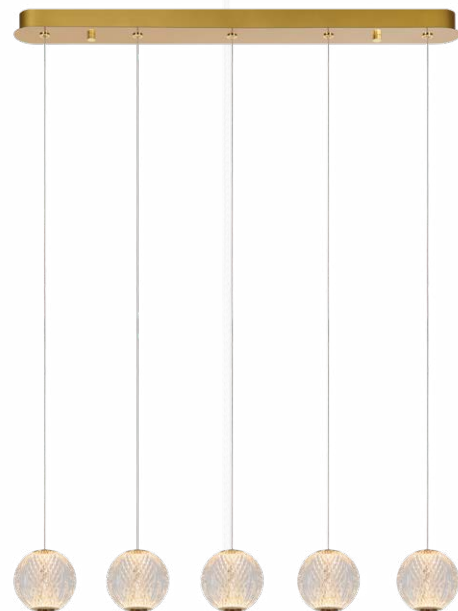

13499/21/60

4.7W/Integrated LED/2700K/290lm/dim.

W: 11 cm

Colours: Transparant

H: 150 max. cm

Material: Acrylic

L: 84 cm