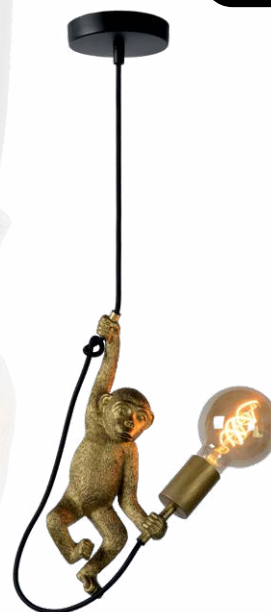

# CHIMP

This bestial wall light is an original addition to your interior. It is the newest member from the Extravaganza series. The playful chimpanzee immediately stands out. Extravaganza Chimp is made of high-end plastic, so you can skip stocking on banana?s. It dangles from your wall like a true acrobat, with the light source in one hand and the switch in the other. The light has a height of 48.5 centimetre and is perfect for dimming. You can give your jungle the right mood even at night.

**10202/01/30**

1x E27/60W max./excl./

**W:** 14 cm

**H:** 48.5 cm

**L:** 17.6 cm

**Colours:** Black

**Material:** Synthetic Material

**Bulb recom.:** 49032/05/62