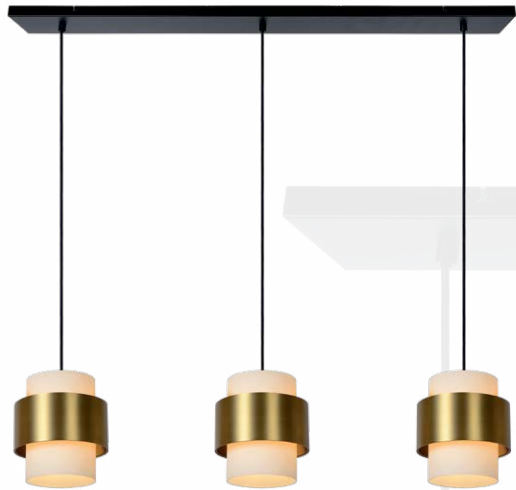

# FIRMIN

Classic pendant lamps in a contemporary design are and remain fan favourites. Firmin has already understood this well and eagerly responds to it. This chandelier with three light points is a warm addition to traditional dining rooms and kitchens. You can also easily adjust it in height, from 50 to 150 centimetres. Around the light points are glass lampshades, finished with a refined metal accent. Connect Firmin to a dimmer for the right atmosphere at every dinner.