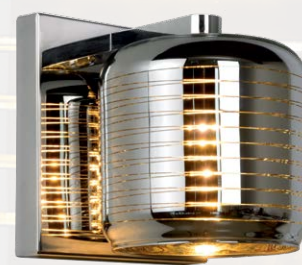

70284/01/11

1x G9/42W max./excl./

W: 12 cm

H: 13 cm

L: 14 cm

Colours: Chrome

Material: Metal

Bulb recom.: 49095/03/31