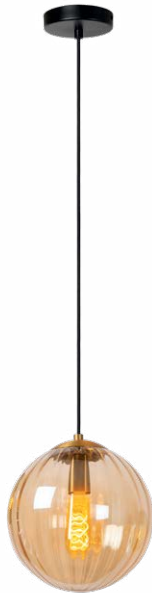

# MONSARAZ

Back to basics with pure, fine materials. The Monsaraz pendant lamp is really something to behold. The filament bulb drops down from the small, round mounting plate to reach up to 161 centimetres. Prefer your pendant a little shorter? No problem. You can easily adjust the length yourself to a minimum of 70 centimetres before installing Monsaraz on the ceiling. The pendant has a luxurious retro look thanks to the glass sphere that stylishly surrounds the bulb. With a diameter of 25 centimetres, Monsaraz has a clear presence without demanding all the attention.