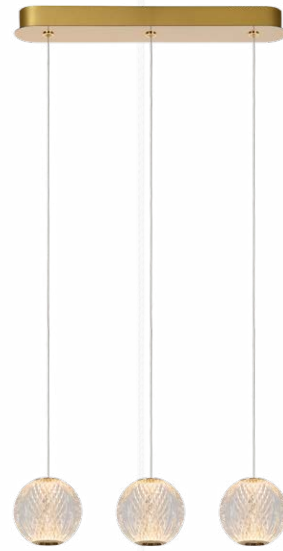

13499/12/60

4.7W/Integrated LED/2700K/283lm/dim.

W: 11 cm

Colours: Transparant

H: 150 max. cm

Material: Acrylic

L: 48 cm