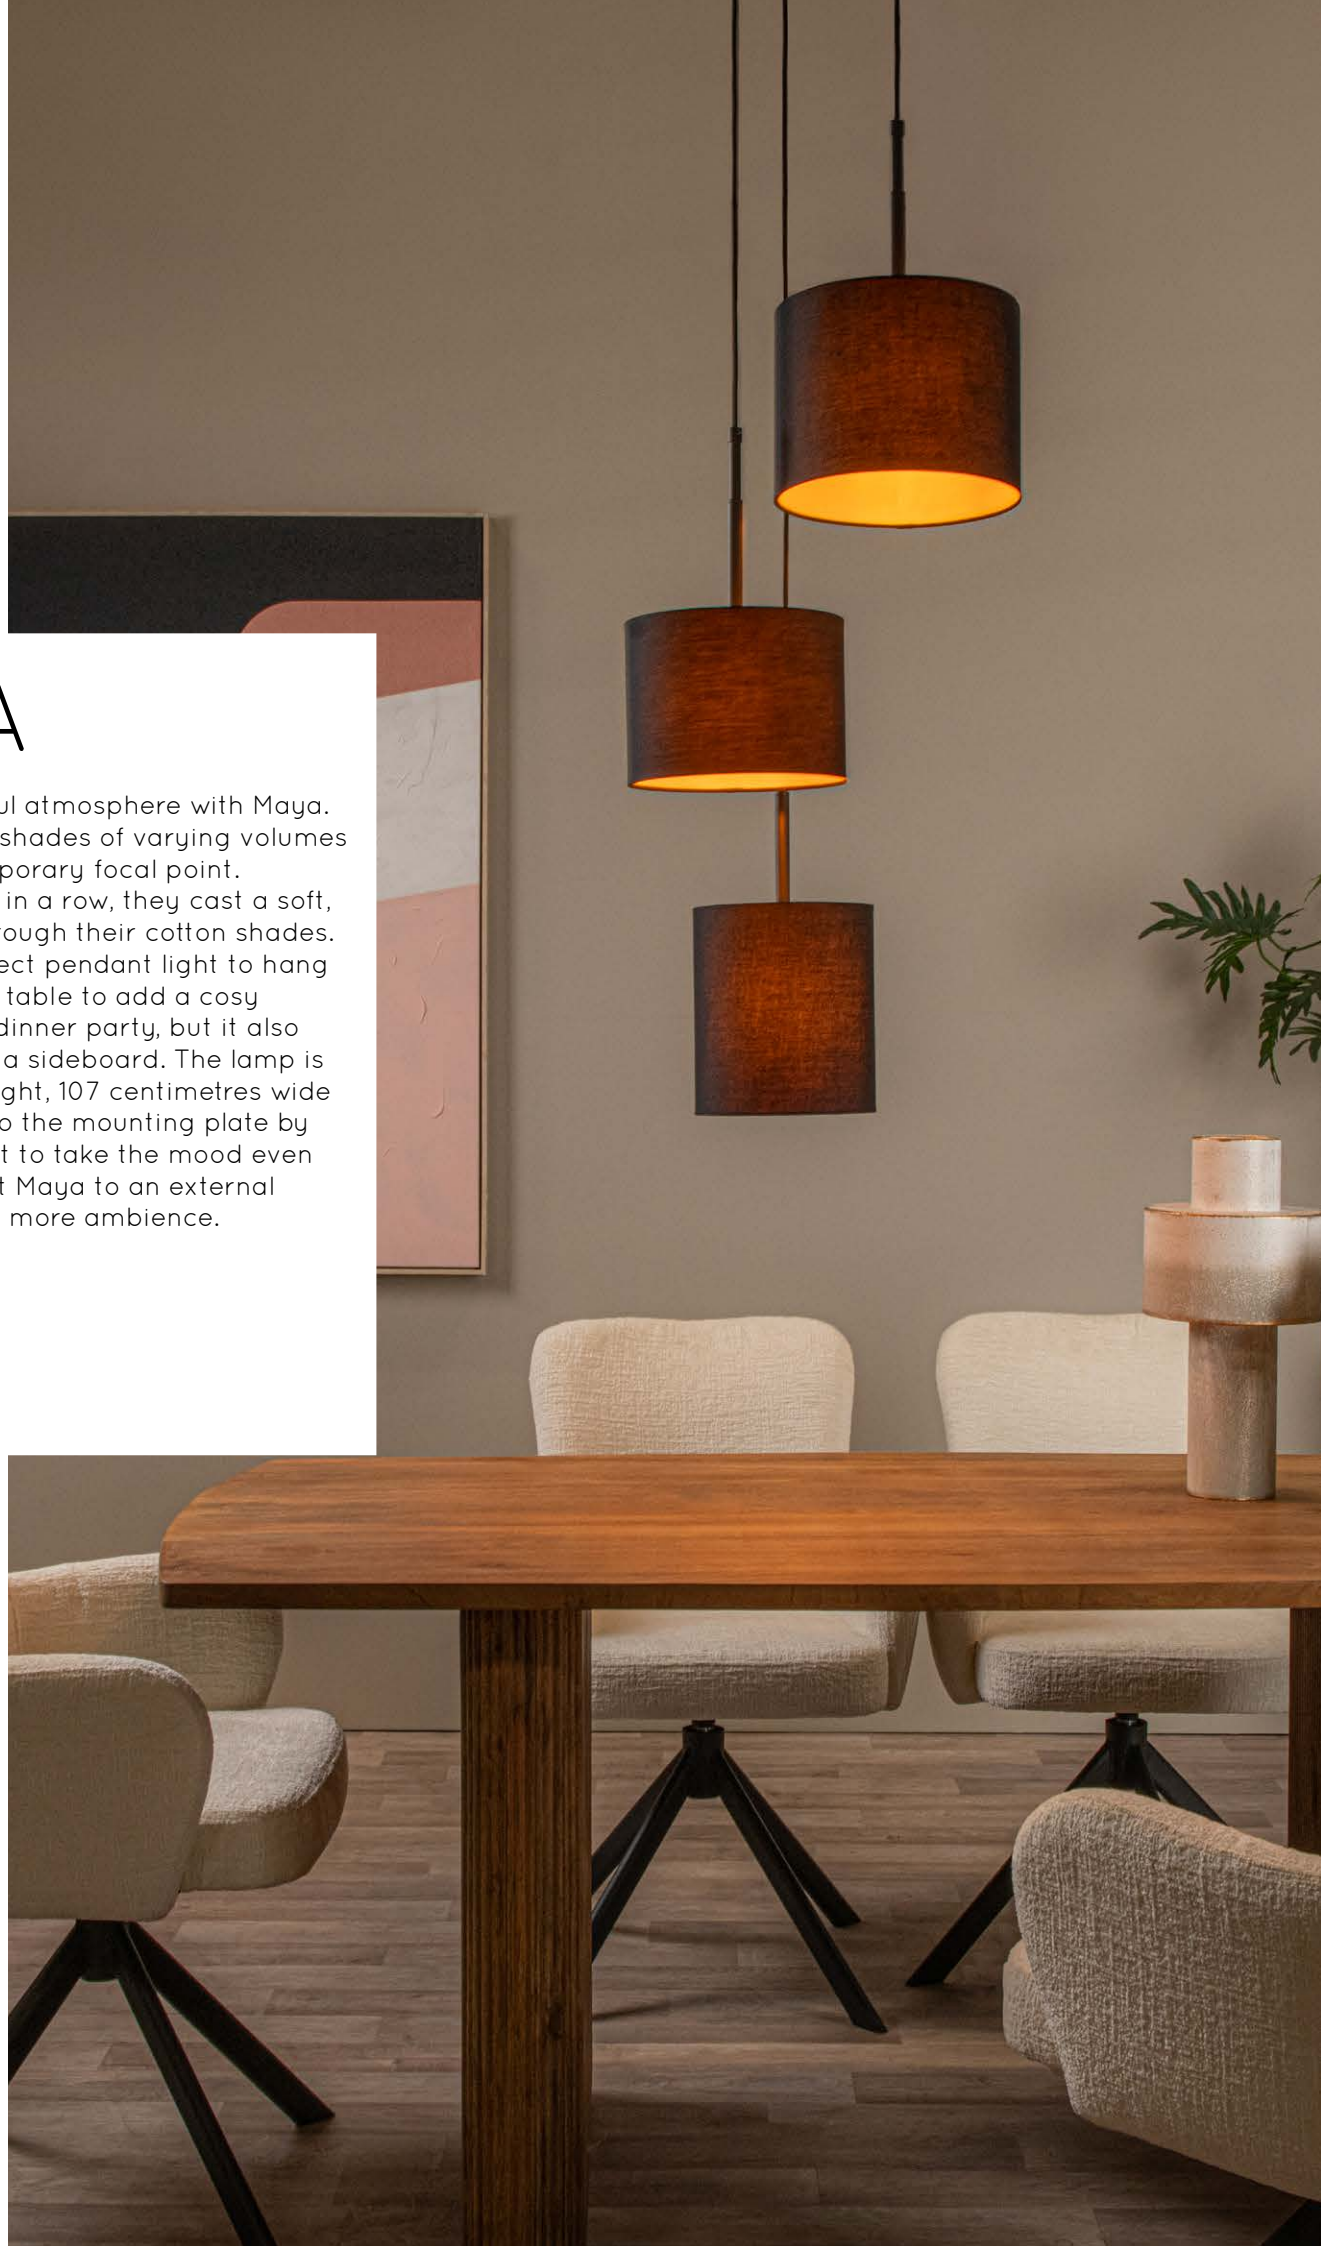

# MAYA

Create a peaceful atmosphere with Maya. Four round lampshades of varying volumes create a contemporary focal point. Arranged neatly in a row, they cast a soft, diffused light through their cotton shades. Maya is the perfect pendant light to hang over your dining table to add a cosy glow to many a dinner party, but it also looks great over a sideboard. The lamp is adjustable in height, 107 centimetres wide and connected to the mounting plate by two cables. Want to take the mood even further? Connect Maya to an external dimmer for even more ambience.