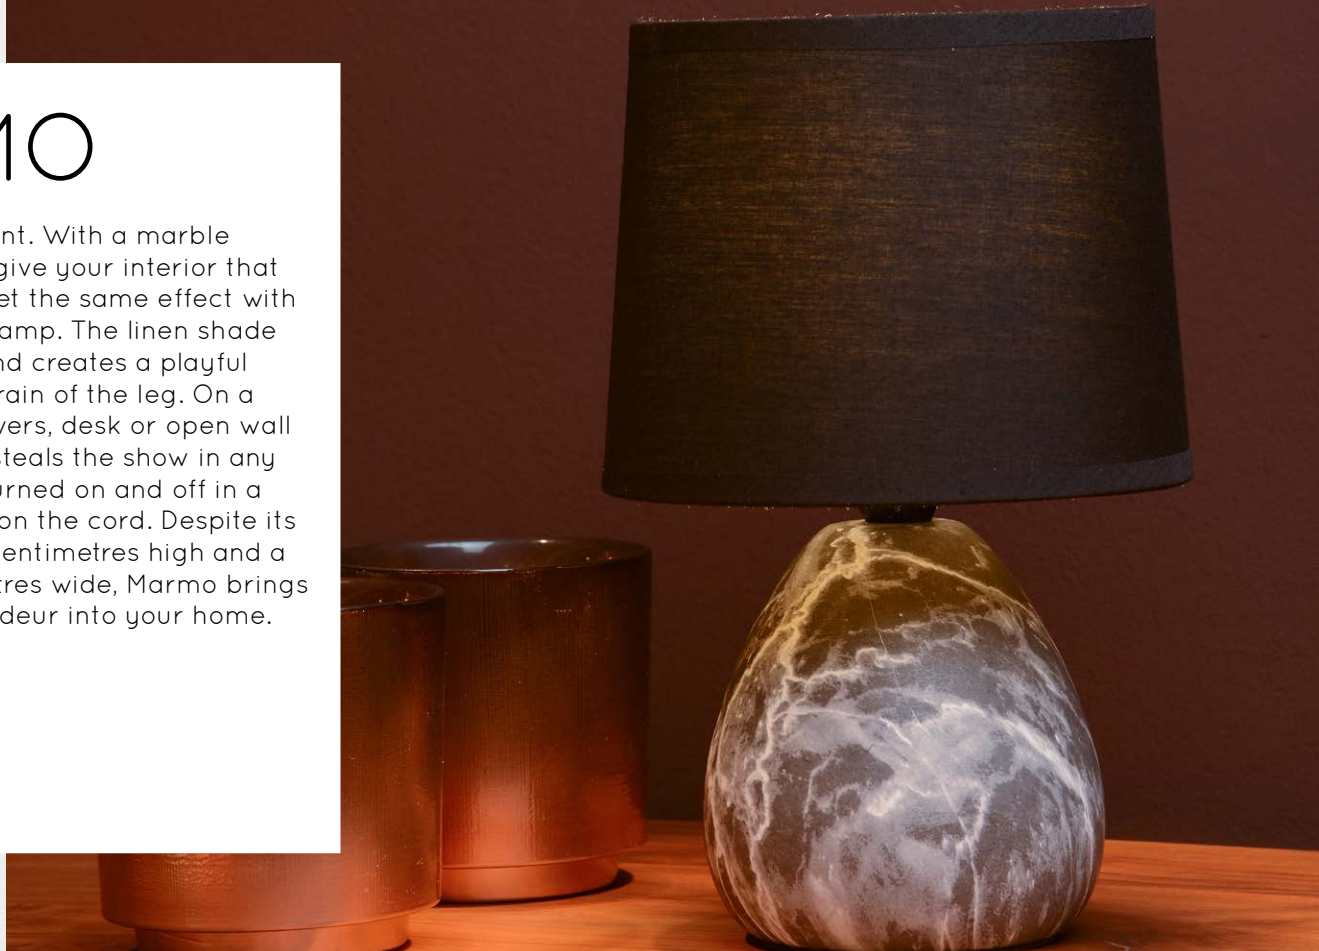

# MARMO

Timeless and elegant. With a marble look, you instantly give your interior that extra cachet. You get the same effect with this ceramic table lamp. The linen shade catches the light and creates a playful glow on the dark grain of the leg. On a table, chest of drawers, desk or open wall cupboard, Marmo steals the show in any interior. It can be turned on and off in a snap with a switch on the cord. Despite its modest size of 26 centimetres high and a body of 16 centimetres wide, Marmo brings the necessary grandeur into your home.