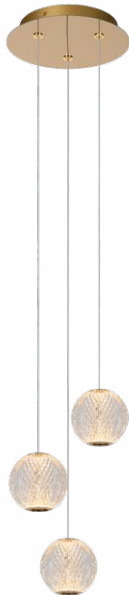

# CINTRA

The Cintra pendant light is a striking feature. The high-quality acrylic with its characteristic grooves creates the impression of a crystal ball. You can choose where to hang the lampshade by adjusting the length of the cord. Cintra boldly takes centre stage in your home. The warm white light radiates outwards to bring the ultimate level of homeliness to your bedroom, lounge or dining room. The brass detailing adds a touch of style to this pendant light. The built-in LED light is easy to connect to a wall switch. Make a statement with Cintra.

**13499/12/60**

4.7W/Integrated LED/2700K/283lm/dim.

**W:** 11 cm

**Colours:** Transparant

**H:** 150 max. cm

**Material:** Acrylic

**L:** 48 cm

**13499/13/60**