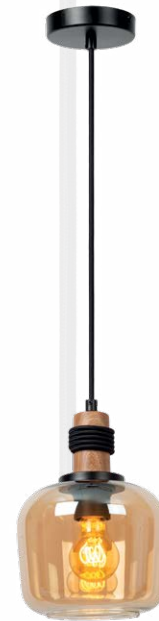

45408/03/62

3x E27/40W max./excl./

W: 18 cm

Colours: Amber

H: 150 max. cm

Material: Glass

L: 70 cm

Bulb recom.: 49042/05/62

45408/22/62

1x E27/40W max./excl./

W: 22 cm

Colours: Amber

H: 173 max. cm

Material: Glass

L: 22 cm

Bulb recom.: 49042/05/62

45408/18/62

1x E27/40W max./excl./

W: 18 cm

Colours: Amber

H: 161 max. cm

Material: Glass

L: 18 cm

Bulb recom.: 49042/05/62

45408/30/62

1x E27/40W max./excl./

W: 30 cm

Colours: Amber

H: 162 max. cm

Material: Glass

L: 30 cm

Bulb recom.: 49042/05/62