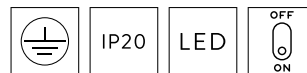

# BOXER

Wall lamp Boxer fits in completely. While you enjoy functional light, you can, for example, charge your smartphone via USB. You control the lighting via the switches. Yes, switches, because Boxer combines light from a spot with a cosy glow from the integrated LED. You use one at a time, or turn them both on simultaneously. The functional spot is adjustable and tiltable. That way, you always have light in the right place. The modern design is made in high-quality steel.