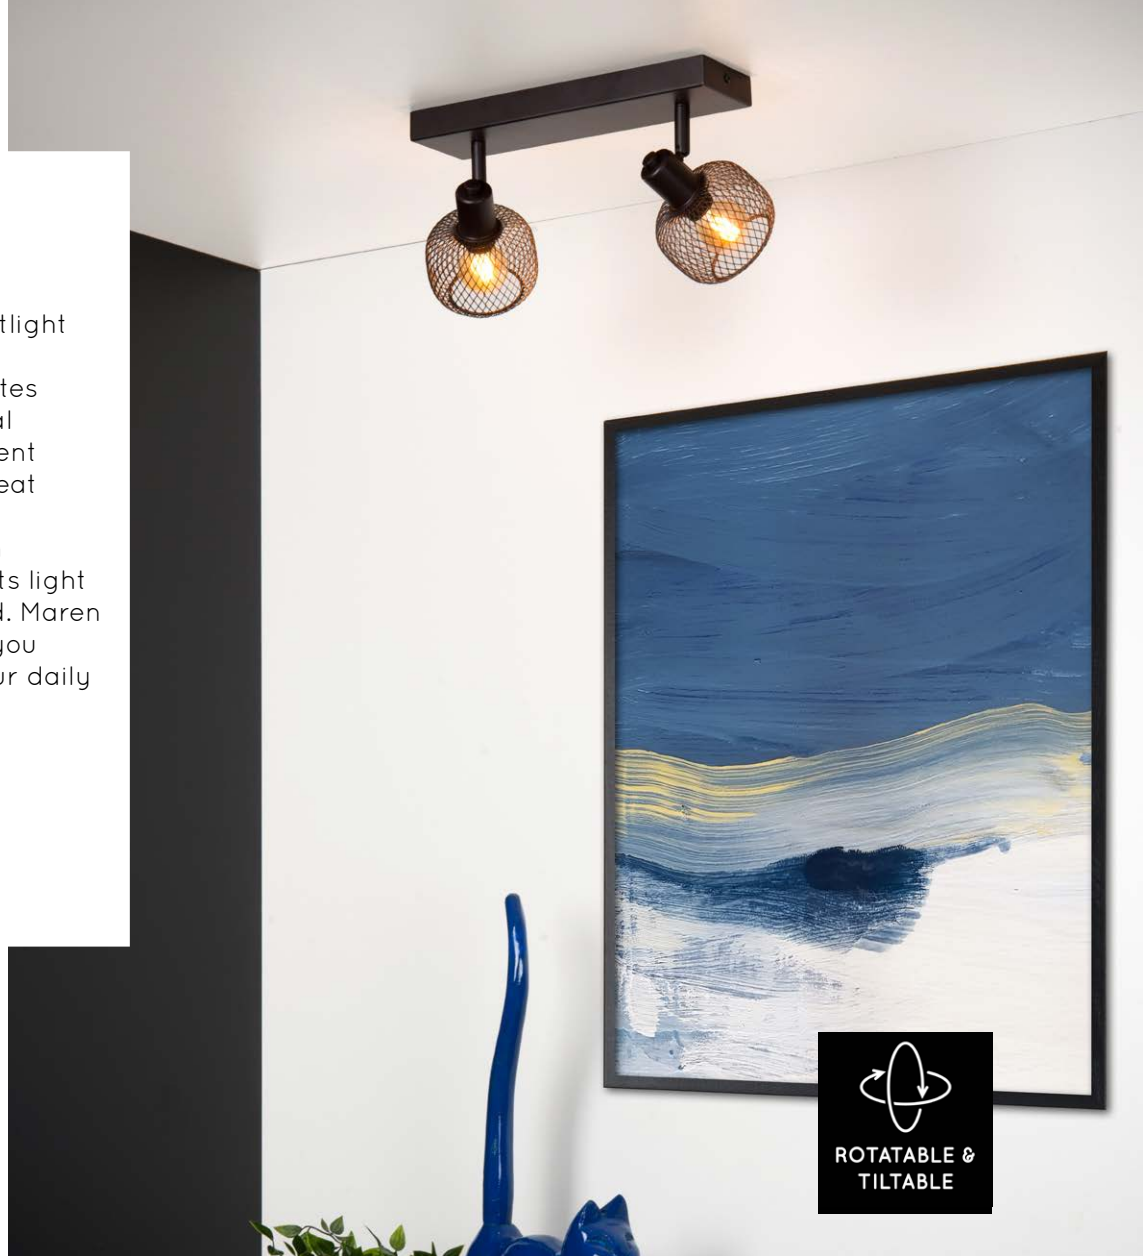

# RAFA

With Rafa, your search for an original, functional and attractive ceiling spot comes to an end. Its sleek design combines high-quality metal with a perforated accent around the light bulb. Rafa gives your room a warm glow and fits in both contemporary and classic interiors. This ceiling lamp has 1 light point that you can turn and tilt in the direction you want. You can also connect Rafa to a dimmer. You thus create atmosphere and cosiness in every room of the house and at any time of the day.

**W:** 10 cm    **Colours:** Black**H:** 17 cm    **Material:** Metal**L:** 30 cm    **Bulb recom.:** 49022/04/60**77980/04/30**

4x E14/40W max./excl./

**W:** 15 cm    **Colours:** Black**H:** 17 cm    **Material:** Metal**L:** 74 cm    **Bulb recom.:** 49022/04/60**77980/13/30**

# MAREN

Anyone who says that a wall spotlight is basic clearly does not know Maren. This wall spotlight translates a classic base and dynamic metal grid into a surprisingly retro accent for your interior. Small in size, great in appearance. The light point is surrounded by a fine metal mesh construction. The lamp diffuses its light neatly through the spherical grid. Maren is rotatable and tiltable, so that you enjoy maximum flexibility for your daily lighting needs.