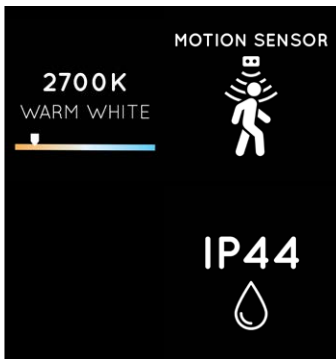

BISKIT

This sophisticated bathroom ceiling light embodies timeless class with a touch of functionality. Equipped with an integrated LED bulb that emits a warm white light, Biskit provides perfect tranquillity. The built-in motion sensor also adds an extra layer of efficiency and convenience to this ceiling light. So you can enjoy energy-efficient lighting and a safe environment at the same time. With a diameter of 23 centimetres, the ceiling light is made of high-quality acrylic and is specially designed for use in bathrooms. Combining aesthetics and practicality, Biskit will brighten up your morning and evening routines.

79111/24/30

12W/Integrated LED/2700K/700lm/

W: 23 cm **Colours:** Black

H: 6.5 cm **Material:** Acrylic

L: 23 cm