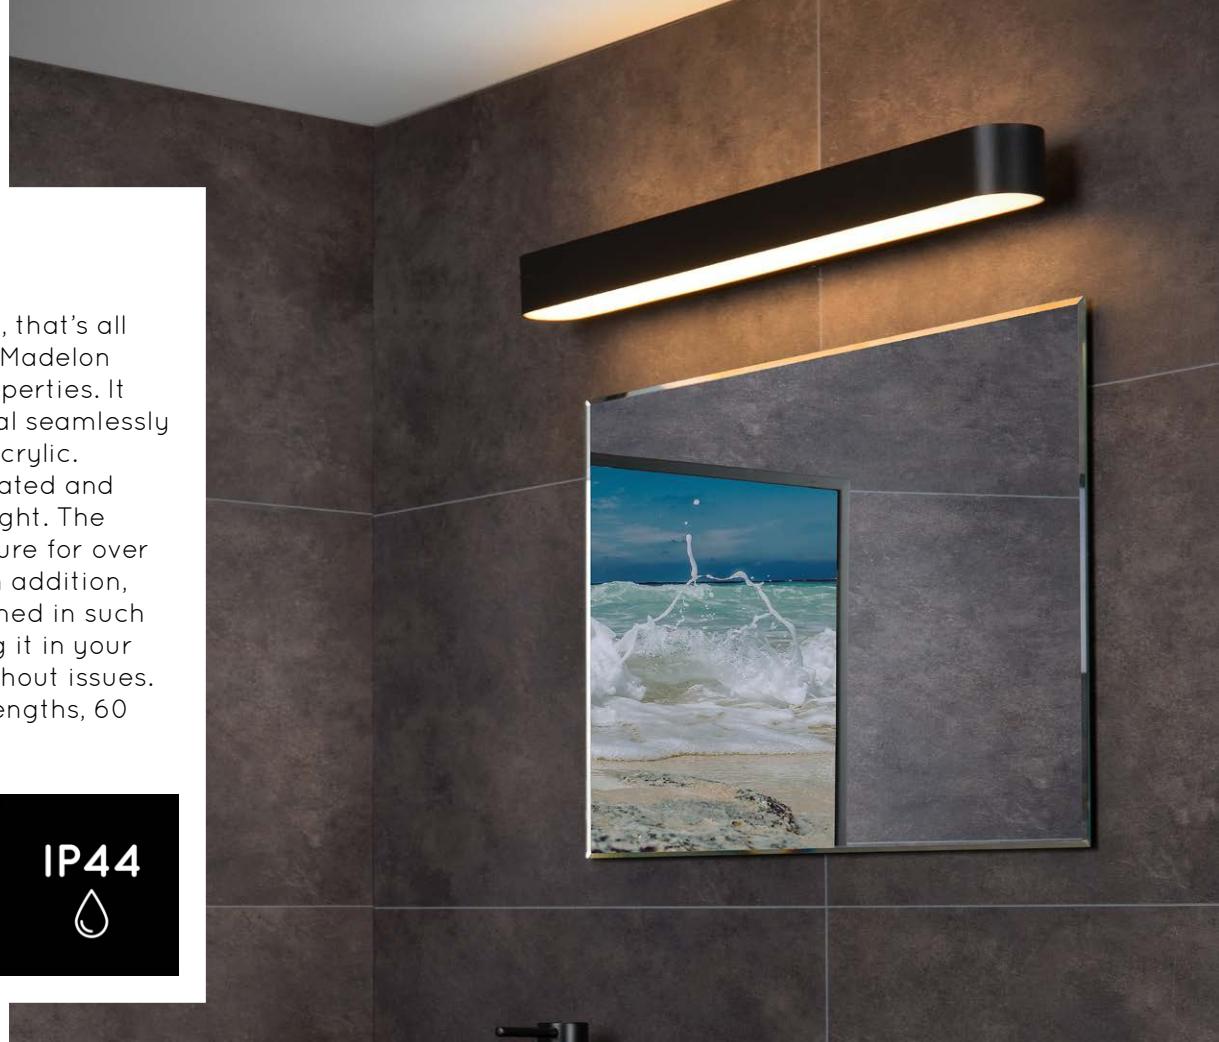

MADELON

Functional and aesthetic, that's all you need. The wall light Madelon possesses these two properties. It combines the black metal seamlessly with the opal-coloured acrylic. The lightsource is integrated and radiates a warm white light. The perfect colour temperature for over your bathroom mirror. In addition, this ceiling light is designed in such a way that you can hang it in your bathroom safely and without issues. Madelon comes in two lengths, 60 and 90 centimeters.

04209/12/30

9W/Integrated LED/2700K/960lm/

W: 8 cm   **Colours:** Black

H: 9.4 cm   **Material:** Glass

L: 60 cm