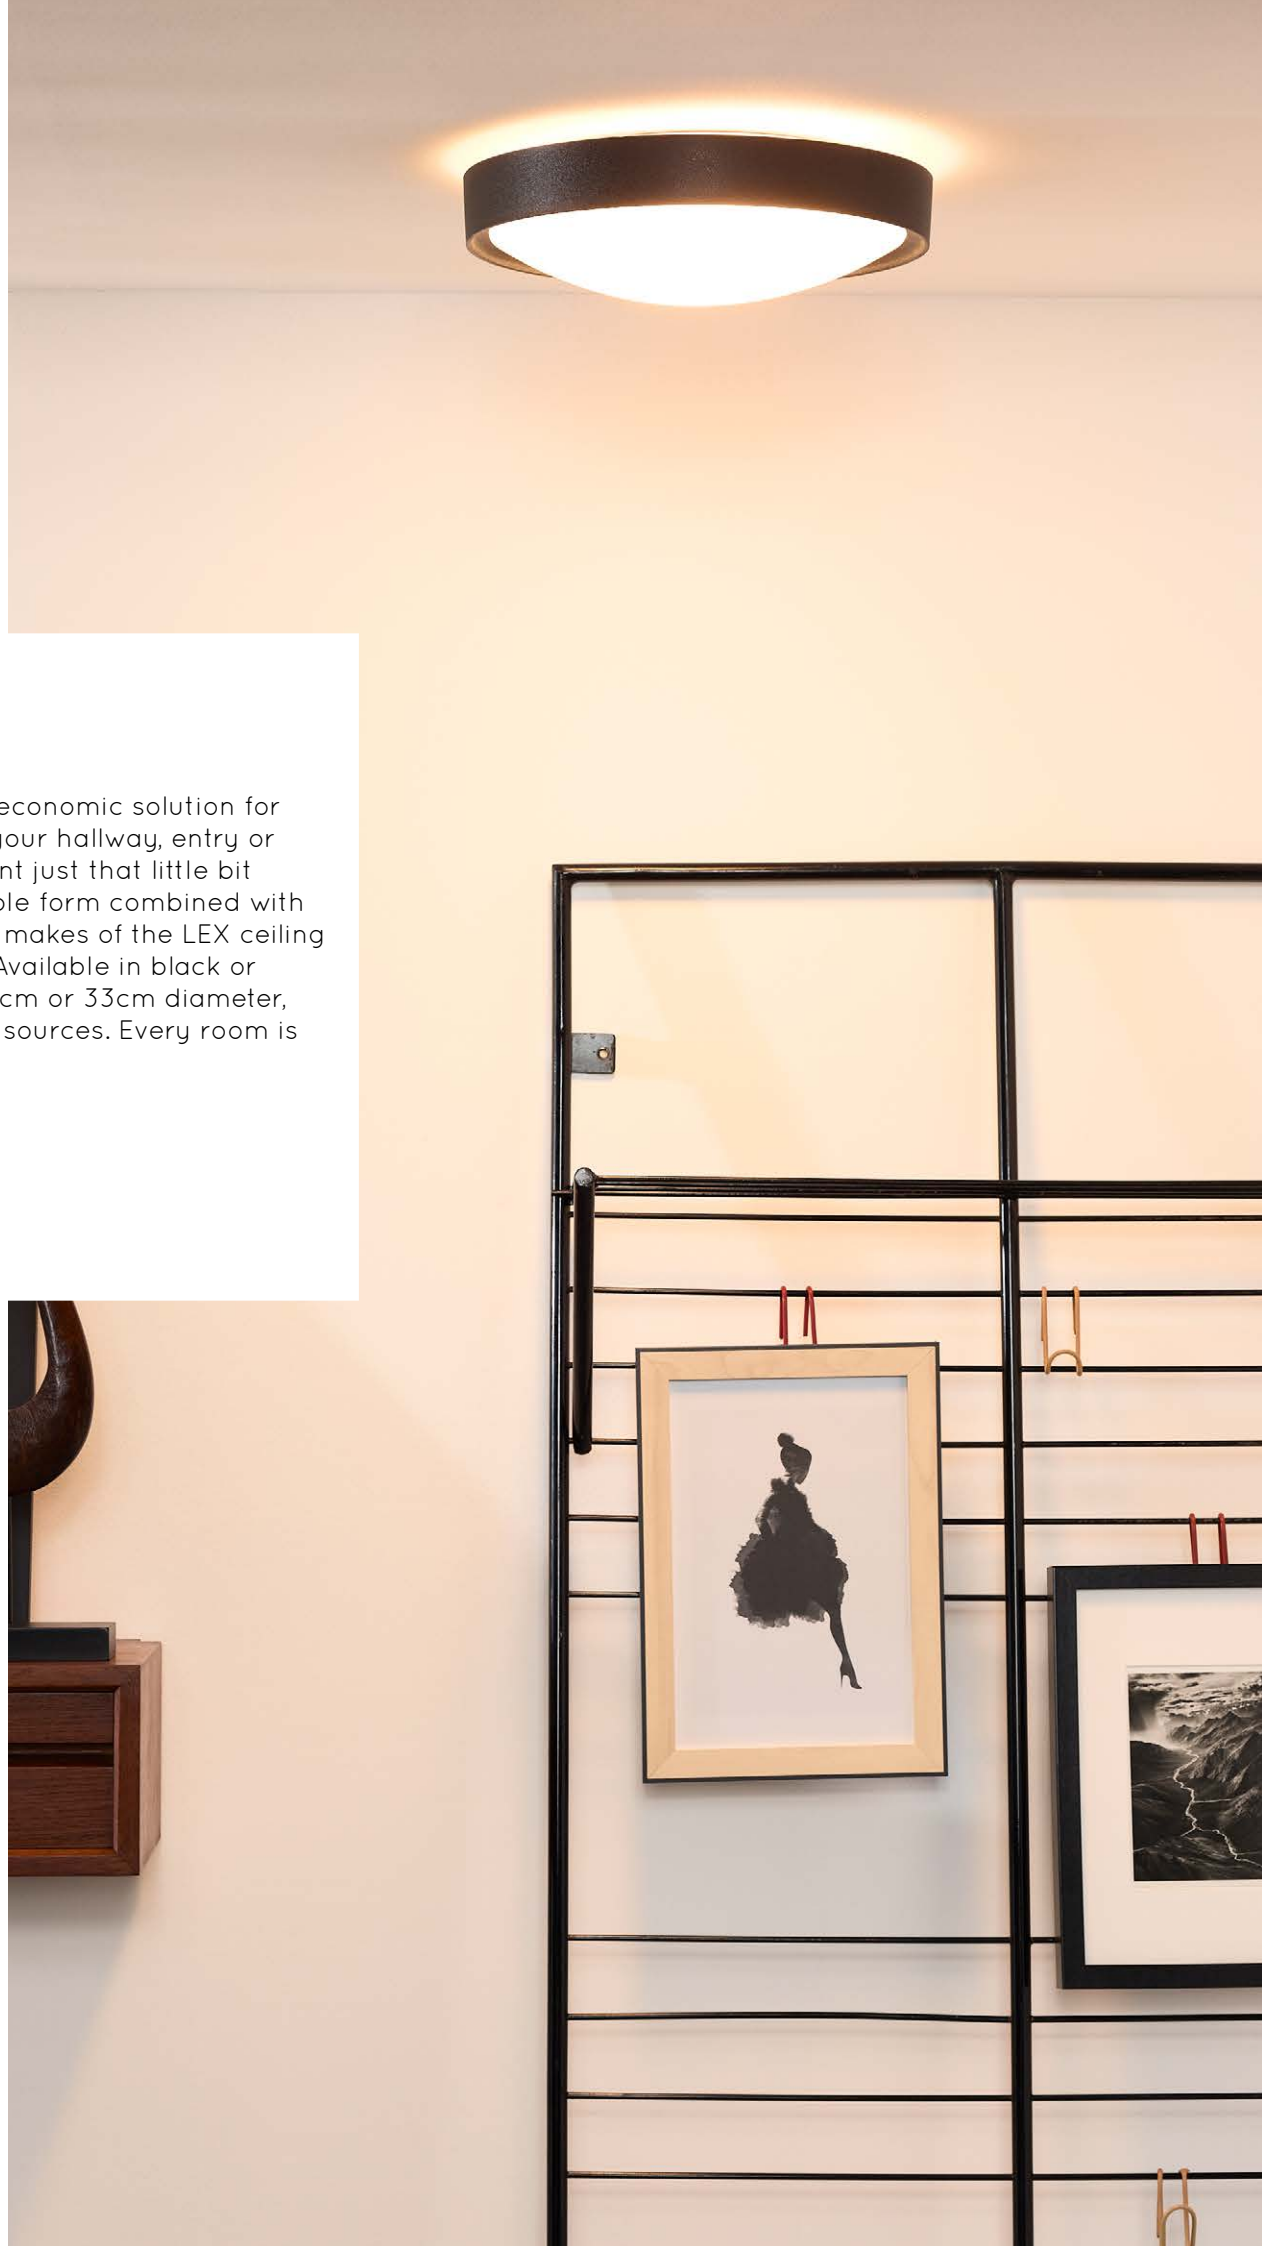

LEX

Looking for an economic solution for the lighting of your hallway, entry or garage, but want just that little bit more? The simple form combined with a perfect finish makes of the LEX ceiling light a winner! Available in black or white and in 25cm or 33cm diameter, with 1 or 2 light sources. Every room is LEX!