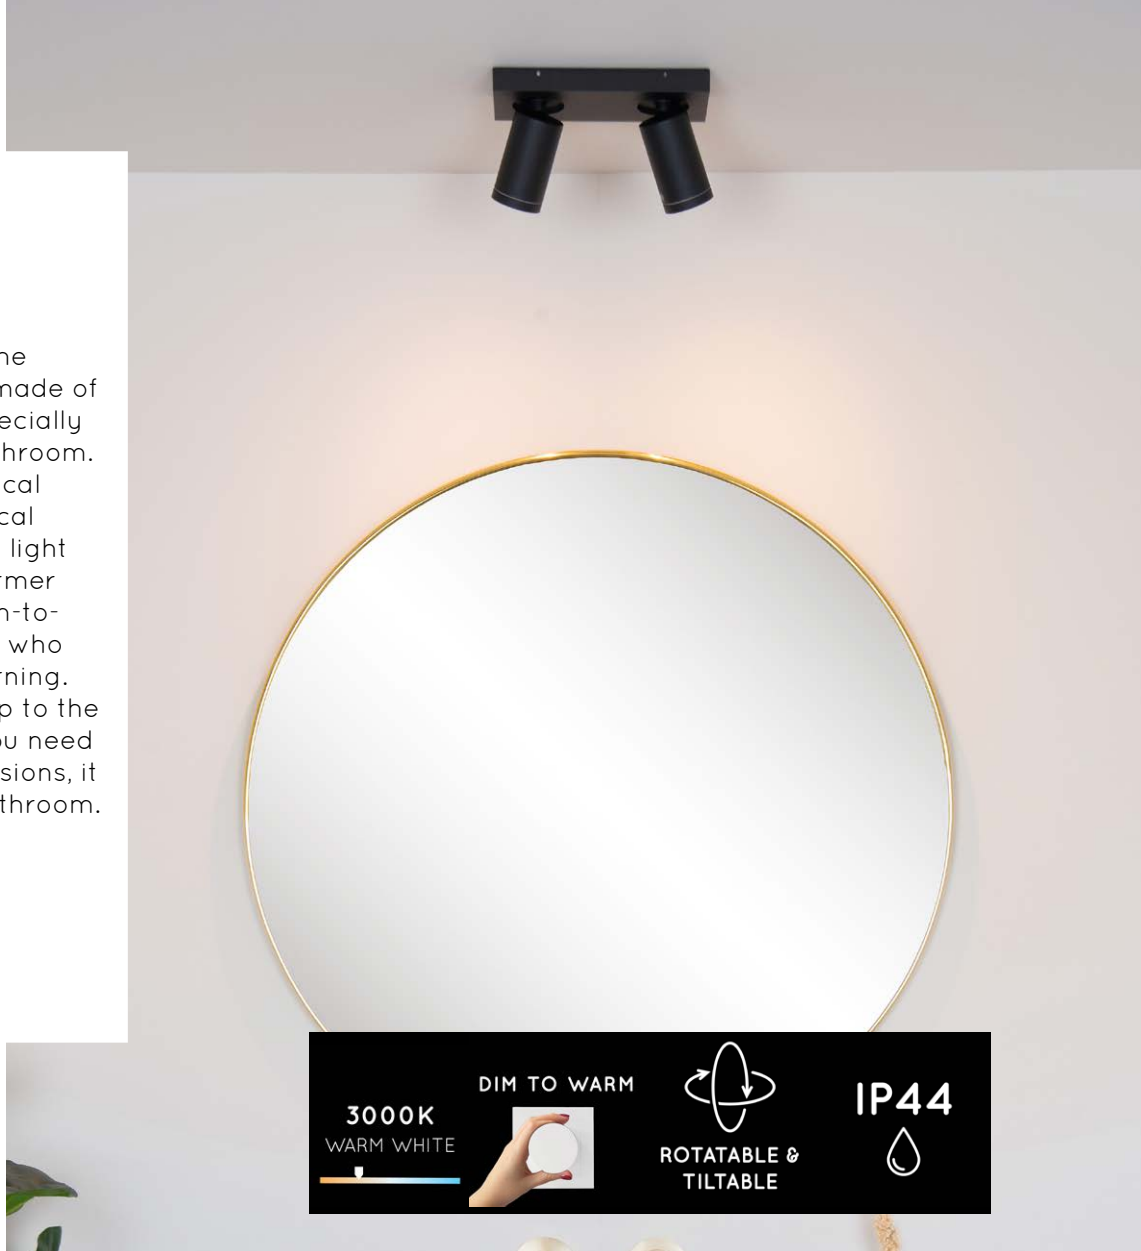

TAYLOR

Taylor knows better than anyone how important good lighting in the bathroom is. This ceiling spot is made of high-quality aluminium and is specially developed for safe use in the bathroom. It not only has a modern, cylindrical look, but is also extremely practical thanks to the supplied dimmable light bulb. You can dim Taylor to a warmer colour temperature thanks to dim-to-warm technology. Ideal for those who do not like bright light in the morning. Then turn and tilt the ceiling lamp to the place in your bathroom where you need Taylor. Due to its compact dimensions, it feels at home in almost every bathroom.

3000K
WARM WHITE

DIM TO WARM

ROTATABLE & TILTABLE

IP44