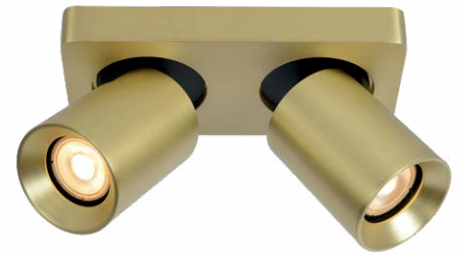

**22952/01/12**

1x GU10/50 W max./excl./

**W:** 9.6 cm **Colours:** Satin Chrome

**H:** 12.5 cm **Material:** Aluminum

**L:** 9.6 cm **Bulb recom.:** 49006/05/30

**22954/01/12**

1x GU10/50 W max./excl./  
Mounting diameter: 8,2 cm

# TRIGONO

Trigono proves with verve that a ceiling spotlight does not have to be boring. Due to its round A-line and full, metal fixture, this ceiling lamp undeniably attracts attention. Trigono directs its light beams wherever you want, because the lamp turns and tilts. With a compact shape of nearly 11 by 11 centimetres, Trigono does not take up too much space. Connect the ceiling lighting to an external dimmer, and you will immediately get the desired lighting at any time of the day.

**H:** 16 cm    **Material:** Aluminum

**L:** 10 cm    **Bulb recom.:** 49009/05/30

**09929/05/02**

1x GU10/5W max./incl./

**W:** 10 cm    **Colours:** Matt Gold / Brass

**H:** 11.5 cm    **Material:** Aluminum