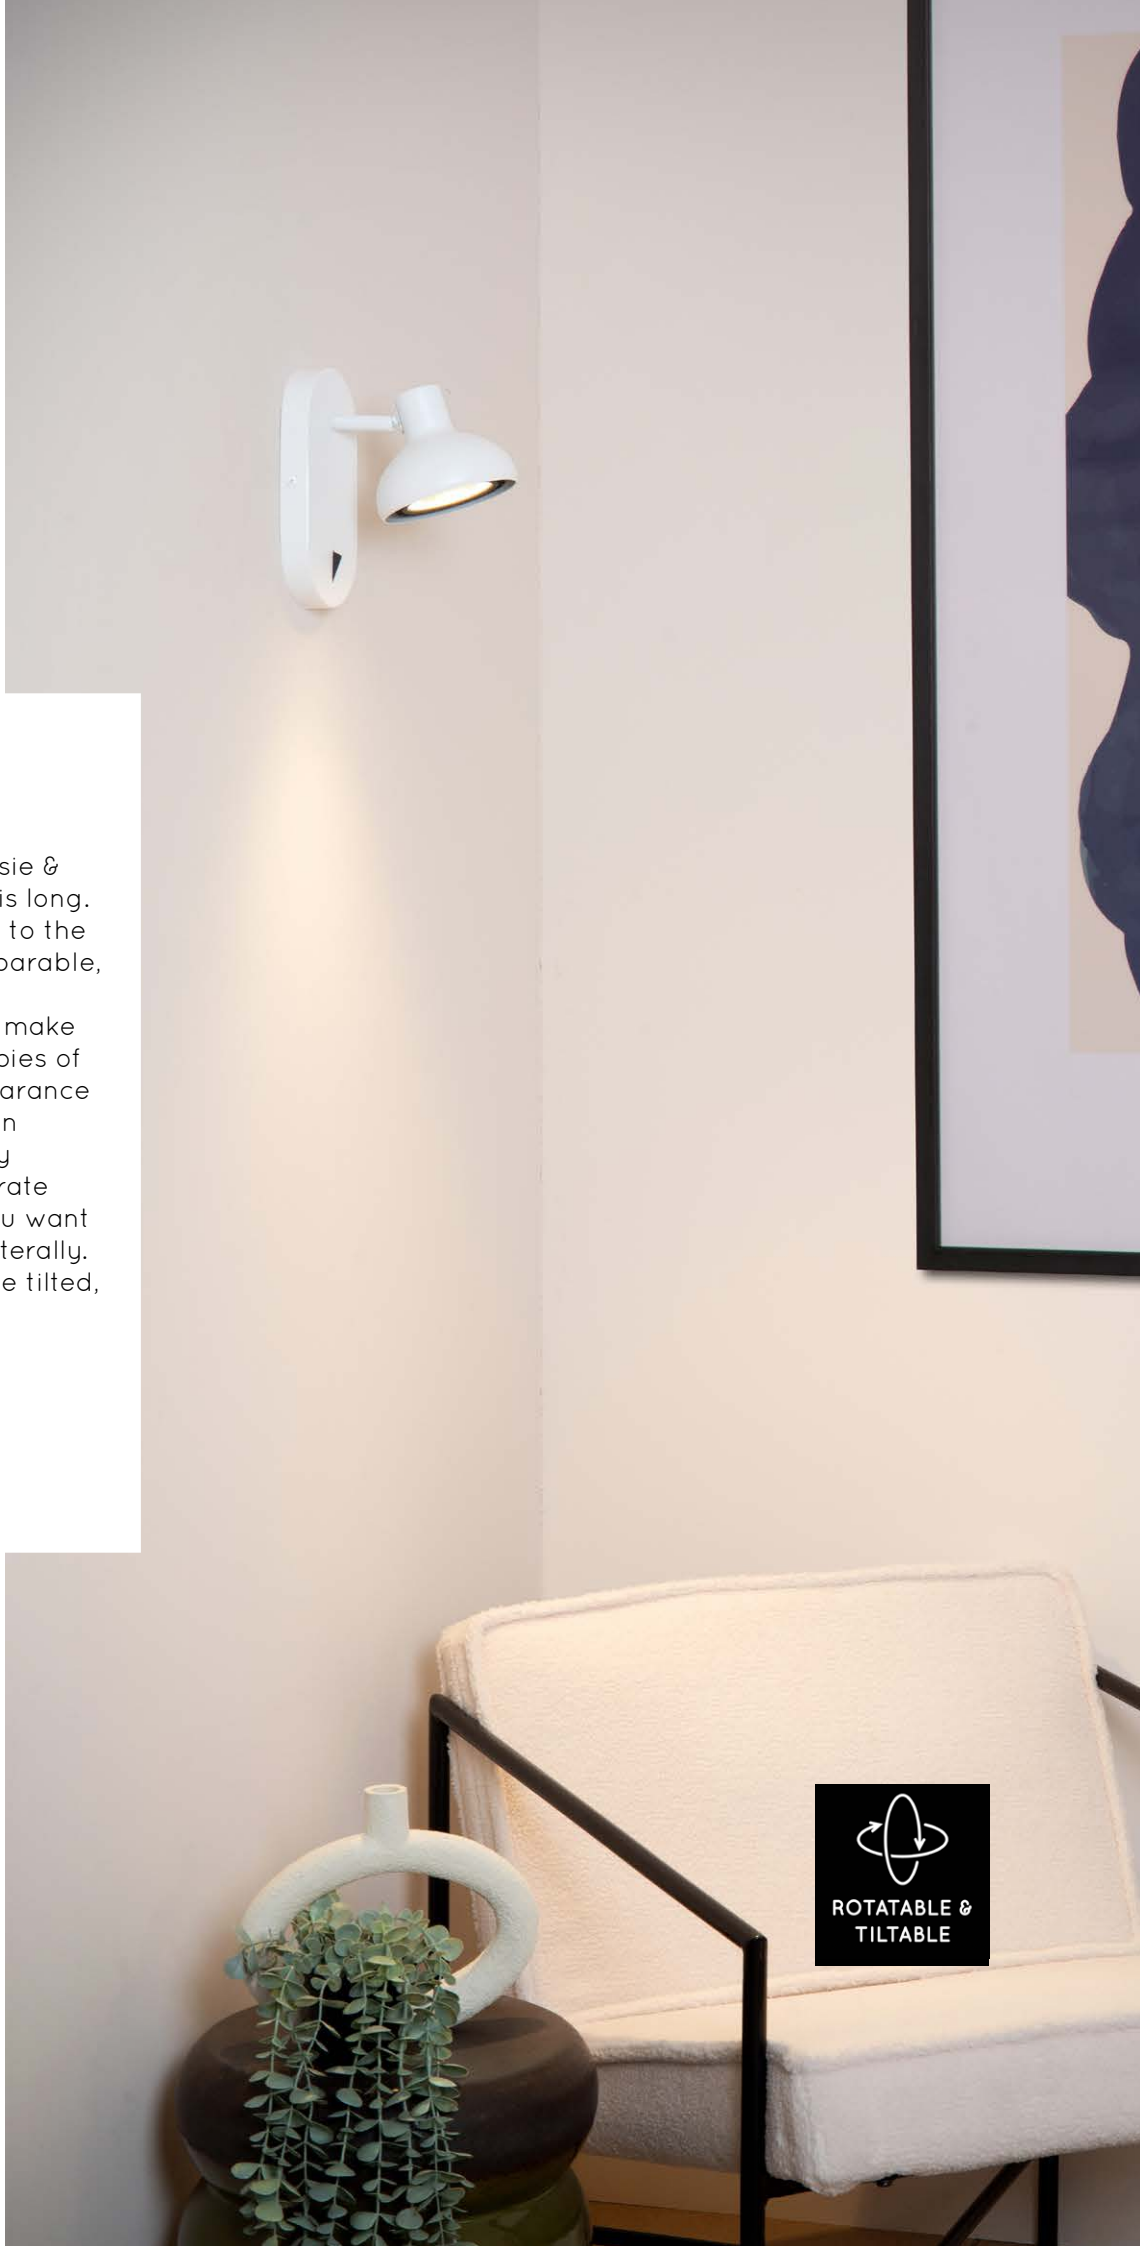

# SENSAS

Laurel & Hardy, Ben & Jerry, Bassie & Adriaan? The list of iconic duos is long. Add the Sensas ceiling spotlight to the list. The 2 light sources are inseparable, placed together on a compact rectangular mounting plate. But make no mistake: they are not just copies of each other. Their identical appearance is only skin-deep. In fact, you can operate both fixtures completely independently, directing 2 separate beams of light exactly where you want them. And we mean that quite literally. The light sources can not only be tilted, but also rotated a full 360°.