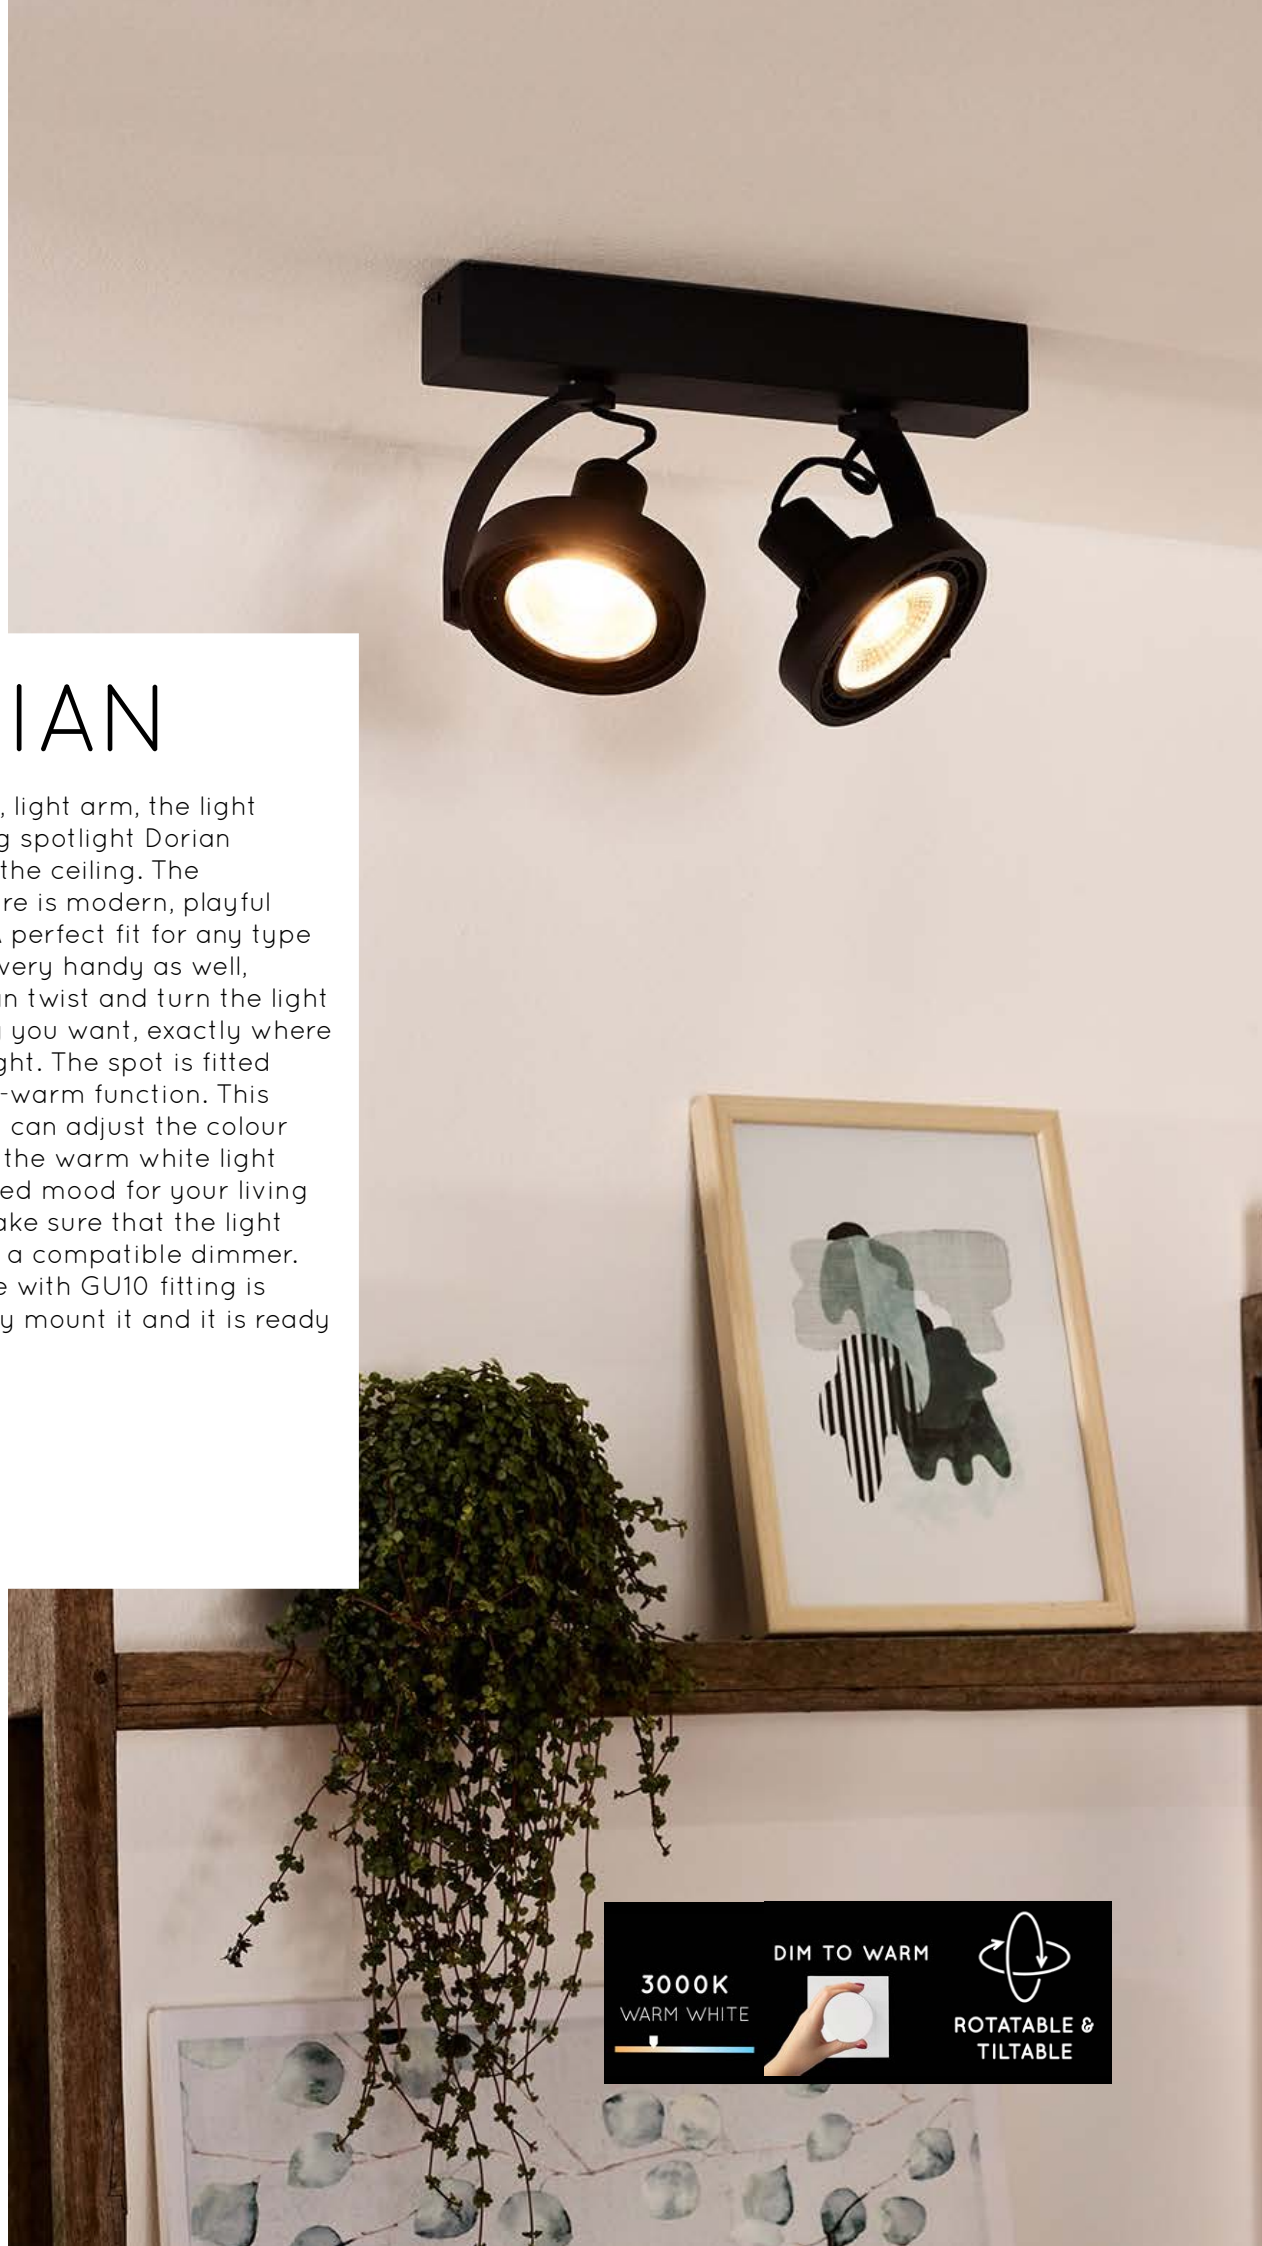

# DORIAN

Like an elegant, light arm, the light source of ceiling spotlight Dorian descends from the ceiling. The aluminium fixture is modern, playful and compact. A perfect fit for any type of interior. And very handy as well, because you can twist and turn the light source any way you want, exactly where you need the light. The spot is fitted with the dim-to-warm function. This means that you can adjust the colour temperature of the warm white light to fit your desired mood for your living spaces. Just make sure that the light is connected to a compatible dimmer. The light source with GU10 fitting is included. Simply mount it and it is ready to use.