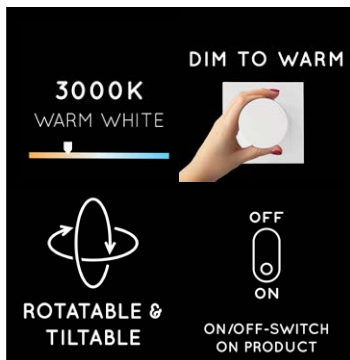

TURNON

Simplicity adorns, and sometimes it is small details that complete a design. That is the case for Turnon (get it?). We applied brass to the inside of the lampshade, which gives this wall lamp a colour accent. Sleek, especially in contrast to the black, high-quality aluminium. You simply turn and tilt this lamp to the correct position, and you can also easily connect Turnon to a dimmer. The included light bulb has the dim-to-warm function. Feel free to adjust the colour temperature. This is possible from 2200 to 3000K. Operate Turnon with the switch on the lamp.

09928/05/30

1x GU10/5W max./incl./

W: 9 cm

Colours: Black

H: 12.3 cm

Material: Aluminum

L: 16 cm

Bulb recom.: 49009/05/30