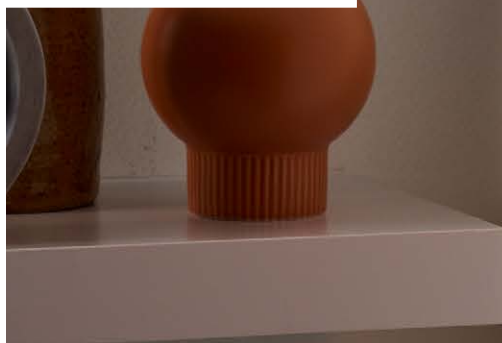

# XERA

Wall lamp Xera, with its size of 8 to 10 centimetres, is not the largest, but thanks to the unique design, it is nevertheless a eye catcher in any modern interior. The double light distribution in a cylindrical shape creates a unique effect on a brick, concrete or painted wall. With its black colour, Xera gives your living room, office or entry a subtle industrial touch. The inside of this bulb is gold-coloured, which creates an extra warm effect.