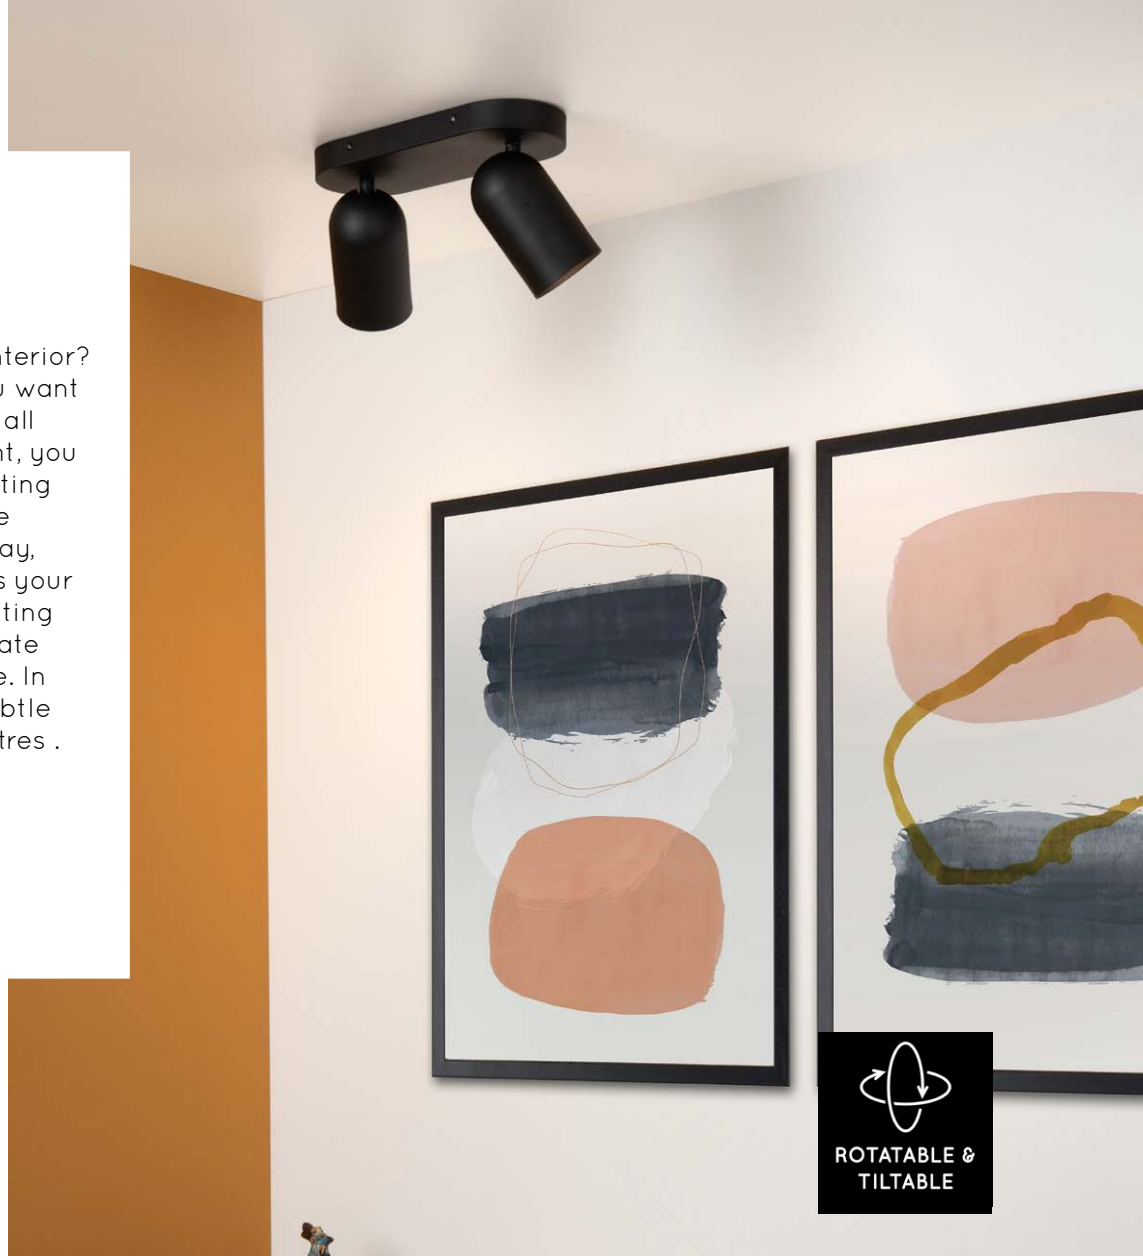

# PUNCH

A spot that lasts for years and integrates effortlessly into any interior? Punch throws the light where you want it, because it is maneuverable in all directions. With this wall spotlight, you can put your most beautiful painting or your unique wall cabinet in the spotlight. Or place it in the hallway, the WC or on the stairs. It follows your footsteps everywhere. By connecting it to an external dimmer, you create the ideal atmosphere at any time. In addition, Punch is particularly subtle with a width of about 10 centimetres.