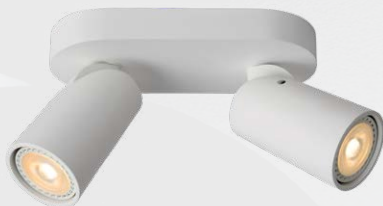

23954/11/31

2x GU10/5W max./incl./

W: 9 cm   **Colours:** White
H: 12.5 cm   **Material:** Aluminum
L: 20 cm   **Bulb recom.:** 49009/05/31