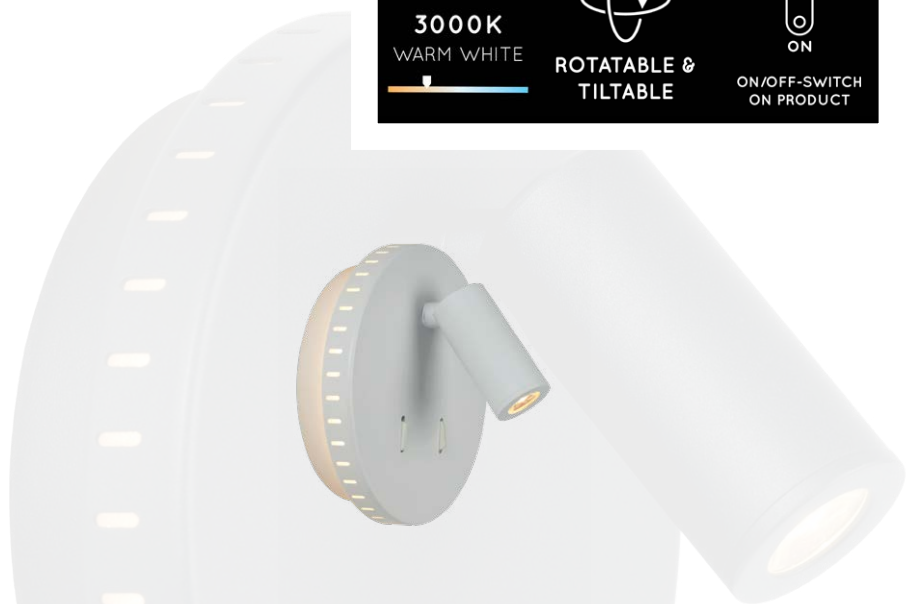

# BENTJER

Wall light Bentjer is for everyone who loves special effects. Thanks to the light sources on the side of the fixture. The light comes from the integrated LED that shows its full potential on the front. Perfect as night or reading light in a modern bedroom. Bentjer is available in a black and a white edition. You can twist and turn the light to perfectly shine the light exactly where you need it. With a diameter of 14 centimetres, Bentjer is not very big, but it fulfills its duty as wall light. Switch the light on and off by using the switch on the fixture. You can mount Bentjer directly on the wall, without extra cabling. Nice and easy.

3000K  
WARM WHITE

ROTATABLE &  
TILTABLE

ON/OFF-SWITCH  
ON PRODUCT

OFF  
ON

**79201/09/30**  
6W/Integrated LED/3000K/50lm/

**W:** 14 cm    **Colours:** Black  
**H:** 10.5 cm    **Material:** Metal  
**L:** 14 cm

**79201/09/31**  
6W/Integrated LED/3000K/50lm/

**W:** 14 cm    **Colours:** White  
**H:** 10.5 cm    **Material:** Metal  
**L:** 14 cm

# GALEN-LED

A wall light with a designer look, integrated LED lighting and a wonderful finish. This wall lighting is perfectly suited as a reading lamp next to the bed or as a night light. The flexible reading arm lets you point the light on what you find important. The switch is integrated in the wall light for ergonomic and simple operation. A matter of never having to get out of bed again. The high-quality aluminium with a matte finish is not only very stylish, it is also very durable and timeless.