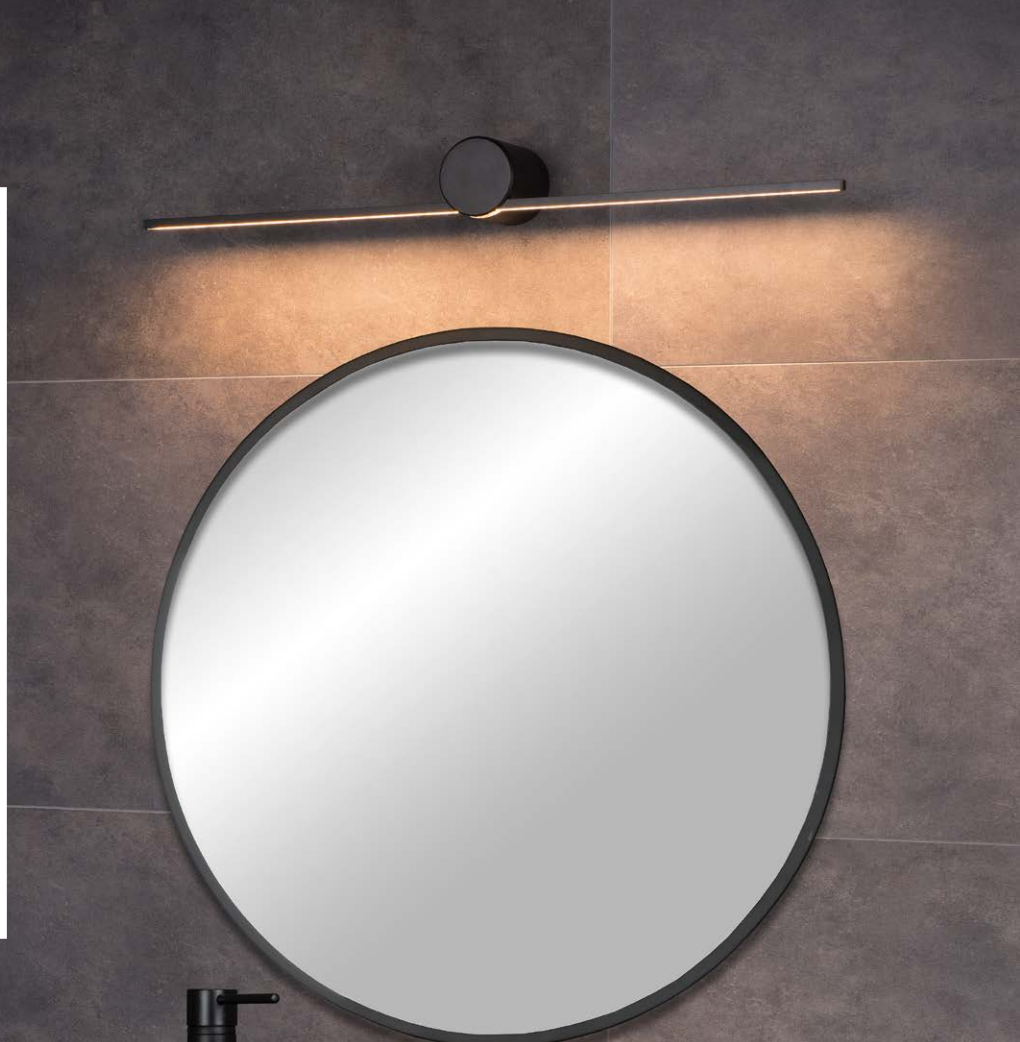

# ONNO

Sleek lighting in your contemporary bathroom. That is exactly what Onno brings you. This mirror lamp is made of high-quality Plastic. Every detail is designed to maximally illuminate your mirror and easily withstand the moisture in your bathroom. The bathroom lamp comes with an integrated light bulb. That is good for a warm, white light. The lighting measures 40 centimetres from end to end. Connection is simple via a wall switch.

**79297/08/12**

8W/Integrated LED/3000K/900lm/

**W:** 12.1 cm    **Colours:** Satin Chrome

**H:** 4.2 cm    **Material:** Aluminum

**L:** 40 cm

**79297/12/12**

12W/Integrated LED/3000K/1350lm/

**W:** 12.1 cm    **Colours:** Satin Chrome

**H:** 4.2 cm    **Material:** Synthetic Material

**L:** 60 cm

# MIZAR

Mizar, a mysterious name for a mysterious design. Even so, this wall light with a width of 60 centimetres is an indispensable ally in a modern bathroom. As ambient lighting, or as a lamp above the mirror, thanks to the integrated warm white light. Your choice. The high-quality aluminium and sleek design are specially chosen and designed for safe use in damp rooms, such as the bathroom. Start your morning in style thanks to Mizar.