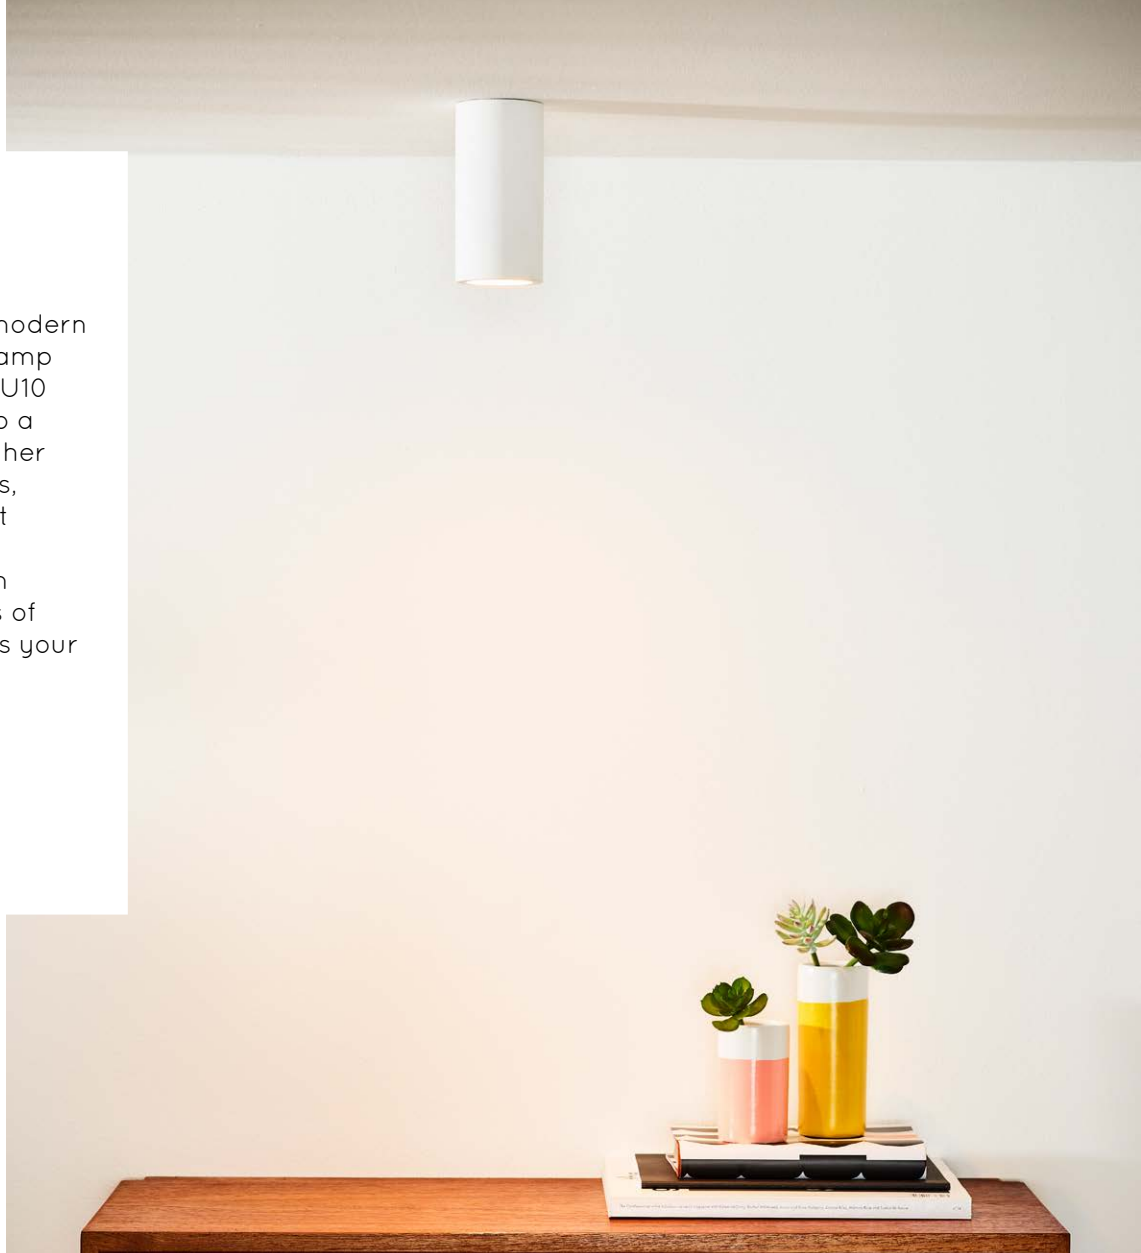

# GIPSY

Gipsy is its name. Pleasant and modern lighting is its game. This ceiling lamp - or should we say spot - has a GU10 fitting and is simple to connect to a dimmer. And it has quite a few other charms: the terrific, round shapes, for example, in a timeless and yet modern design. This ceiling lamp is 11 centimetres high. Certainly in combination with multiple copies of Gipsy, this lamp perfectly finishes your modern interior.