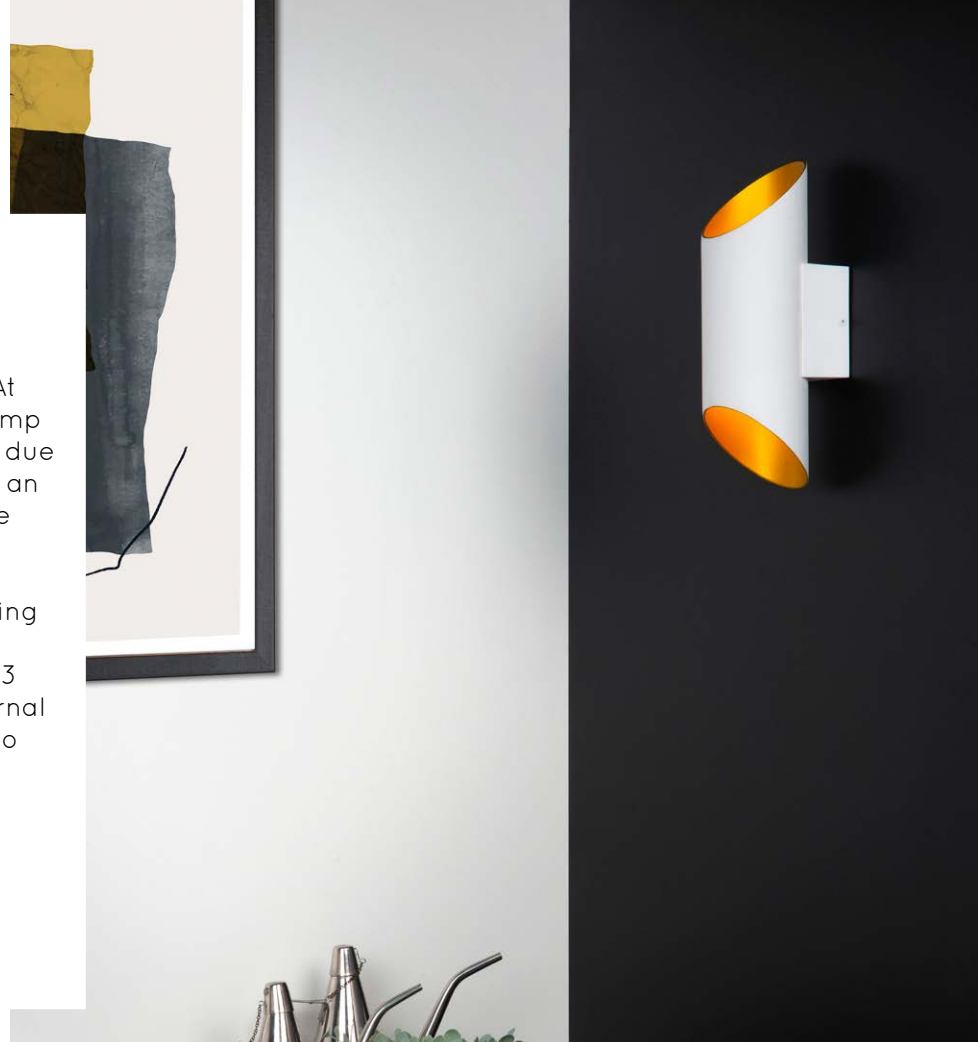

# QUIRIJN

Light creeps in where it cannot go. At least with Quirijn. The simple wall lamp immerses any room in a warm glow due to its cylindrical shape that is cut at an angle on both sides. The brass inside of the lamp forms a warm contrast with the outer shell. Quirijn feels at home on any wall, in the hallway, living room or bedroom. The wall lamp is 30 centimetres long and just under 13 centimetres deep. Linked to an external dimmer, Quirijn effortlessly adapts to the mood of the moment.