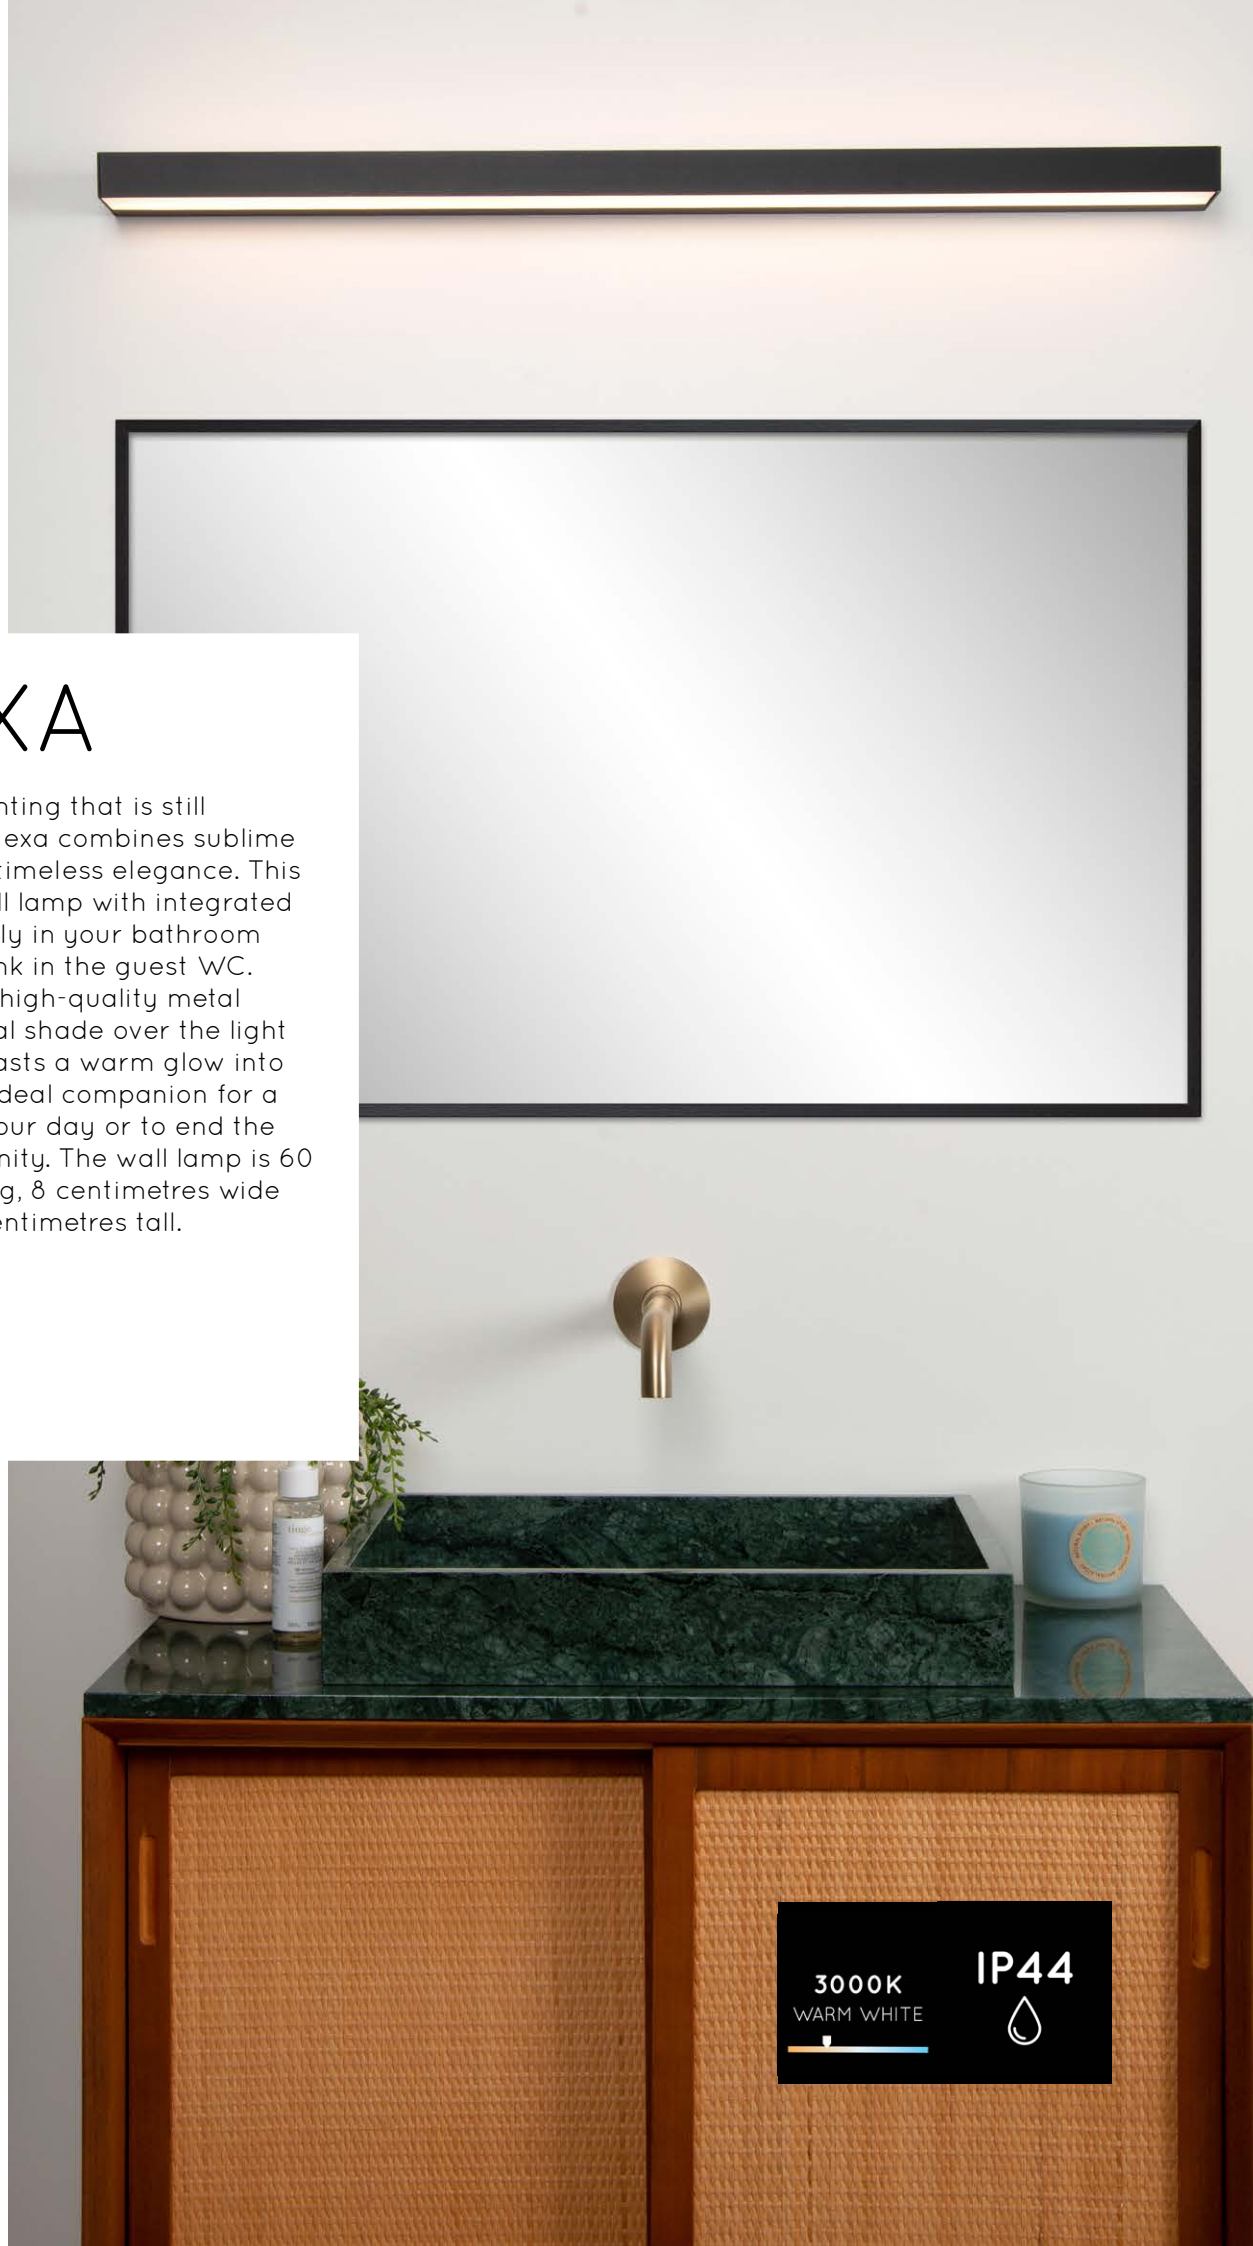

**L:** 10 cm

			IP54
LED			

**27250/06/31**

6W/Integrated LED/2700K/350lm/dim.

**W:** 10 cm    **Colours:** White

**H:** 10 cm    **Material:** Aluminum

**L:** 10 cm

			IP54
LED			

# ALEXA

Minimalistic lighting that is still magnificent? Alexa combines sublime simplicity with timeless elegance. This rectangular wall lamp with integrated LED fits perfectly in your bathroom or above the sink in the guest WC. Constructed in high-quality metal and with an opal shade over the light source, Alexa casts a warm glow into the room. The ideal companion for a good start to your day or to end the evening in serenity. The wall lamp is 60 centimetres long, 8 centimetres wide and nearly 4 centimetres tall.