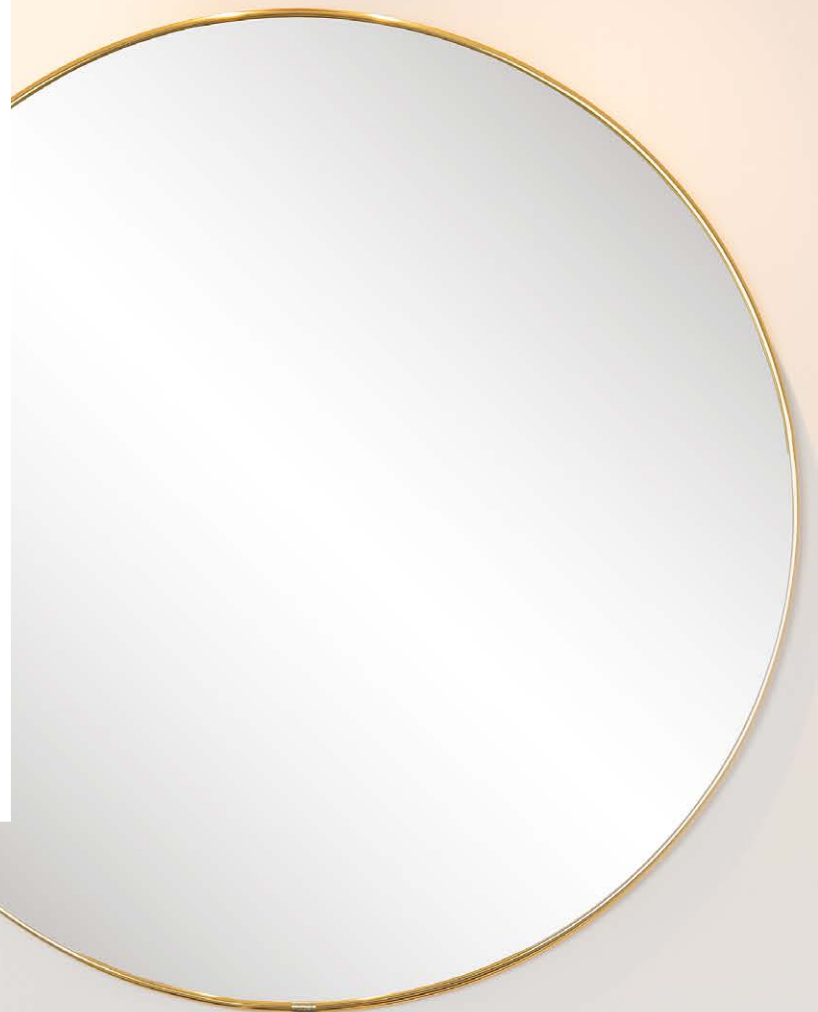

LENNERT

On early mornings, Lennert will meet you so that you can start the day well. This ceiling spotlight illuminates the space where illumination is needed. The fixture is rotatable and tiltable. Made from high-quality metal, Lennert is suitable for bathrooms. The design comes into its own in combination with a dim-to-warm spot light. Connect the lamp to a compatible dimmer and change the color temperature of the light source until the desired atmosphere for that early morning or late evening has been reached.

3000K
WARM WHITE

ROTATABLE &
TILTABLE

IP44

DIMMABLE