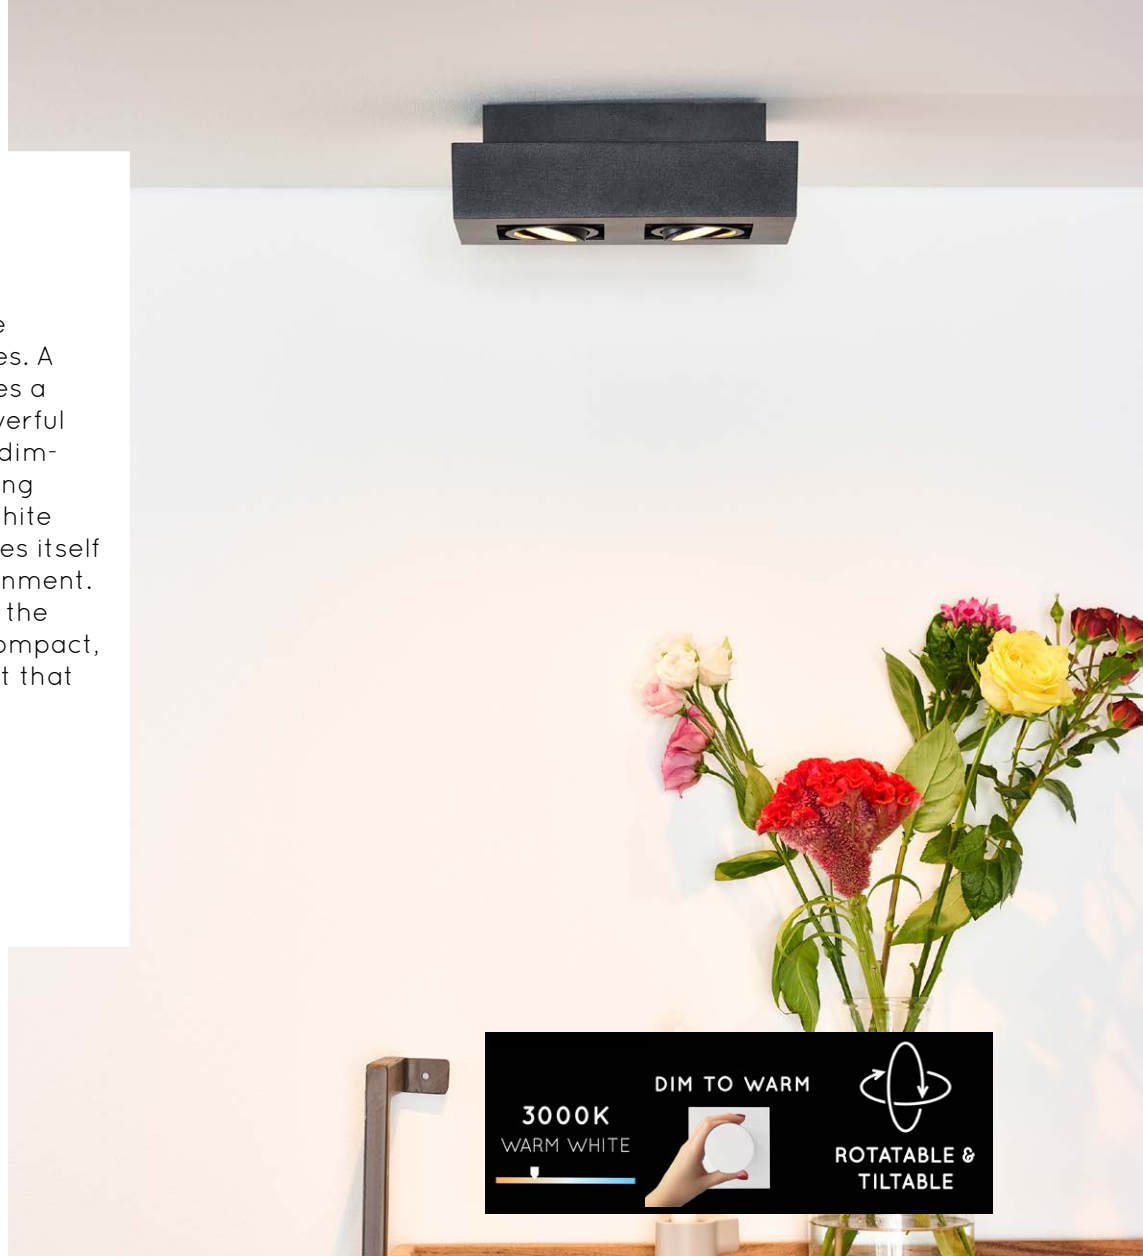

# XIRAX

The Xirax ceiling light is a square lightweight of 14 by 14 centimetres. A stylish aluminium frame embraces a GU10 fitting with LED bulb. A powerful light stream of 320 lumen and a dim-to-warm bulb, illuminate your living room from ceiling to floor. This white ceiling light from Lucide integrates itself effortlessly into a modern environment. With a height of 8.8 centimetres, the lighting is barely noticeable. A compact, but still powerful lighting element that surprises everyone.