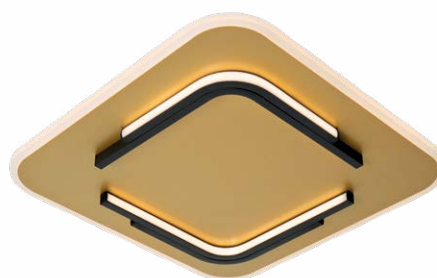

44114/30/02

30W/Integrated LED/2700K/2600lm/

W: 40.5 cm   **Colours:** Matt Gold / Brass

H: 5.1 cm   **Material:** Metal

IP20

LED

DIMMABLE