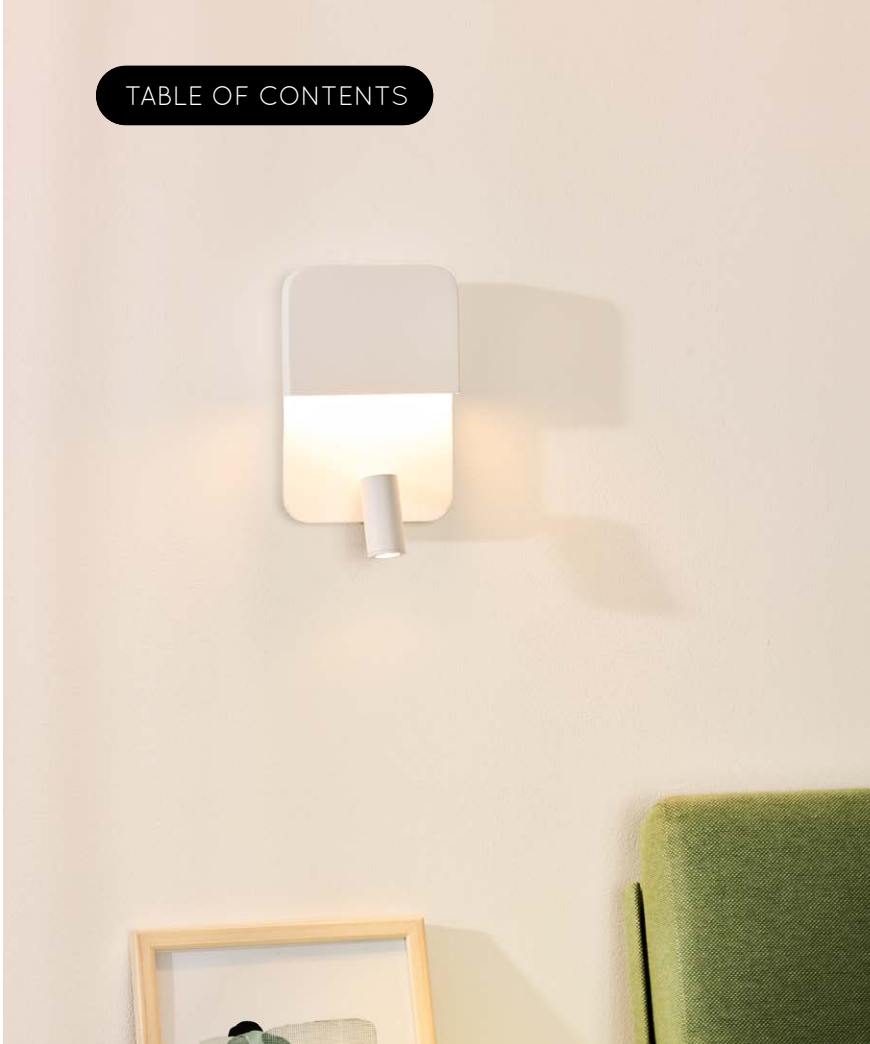

# BUDDY

Buddy is your friend in the bedroom. This decorative and especially practical wall light is the ideal companion as a night or reading lamp in your bedroom. The integrated LED lighting provides a bright and warm light. The modern version in white is beautiful in a modern bedroom. In addition, you also have complete freedom after installation. The arm of this reading lamp really folds itself into any bend in order to provide you with a bright light before sleeping.

**H:** 12 cm      **Material:** Metal

**L:** 8 cm

# BOXER

Wall lamp Boxer fits in completely. While you enjoy functional light, you can, for example, charge your smartphone via USB. You control the lighting via the switches. Yes, switches, because Boxer combines light from a spot with a cosy glow from the integrated LED. You use one at a time, or turn them both on simultaneously. The functional spot is adjustable and tiltable. That way, you always have light in the right place. The modern design is made in high-quality steel.