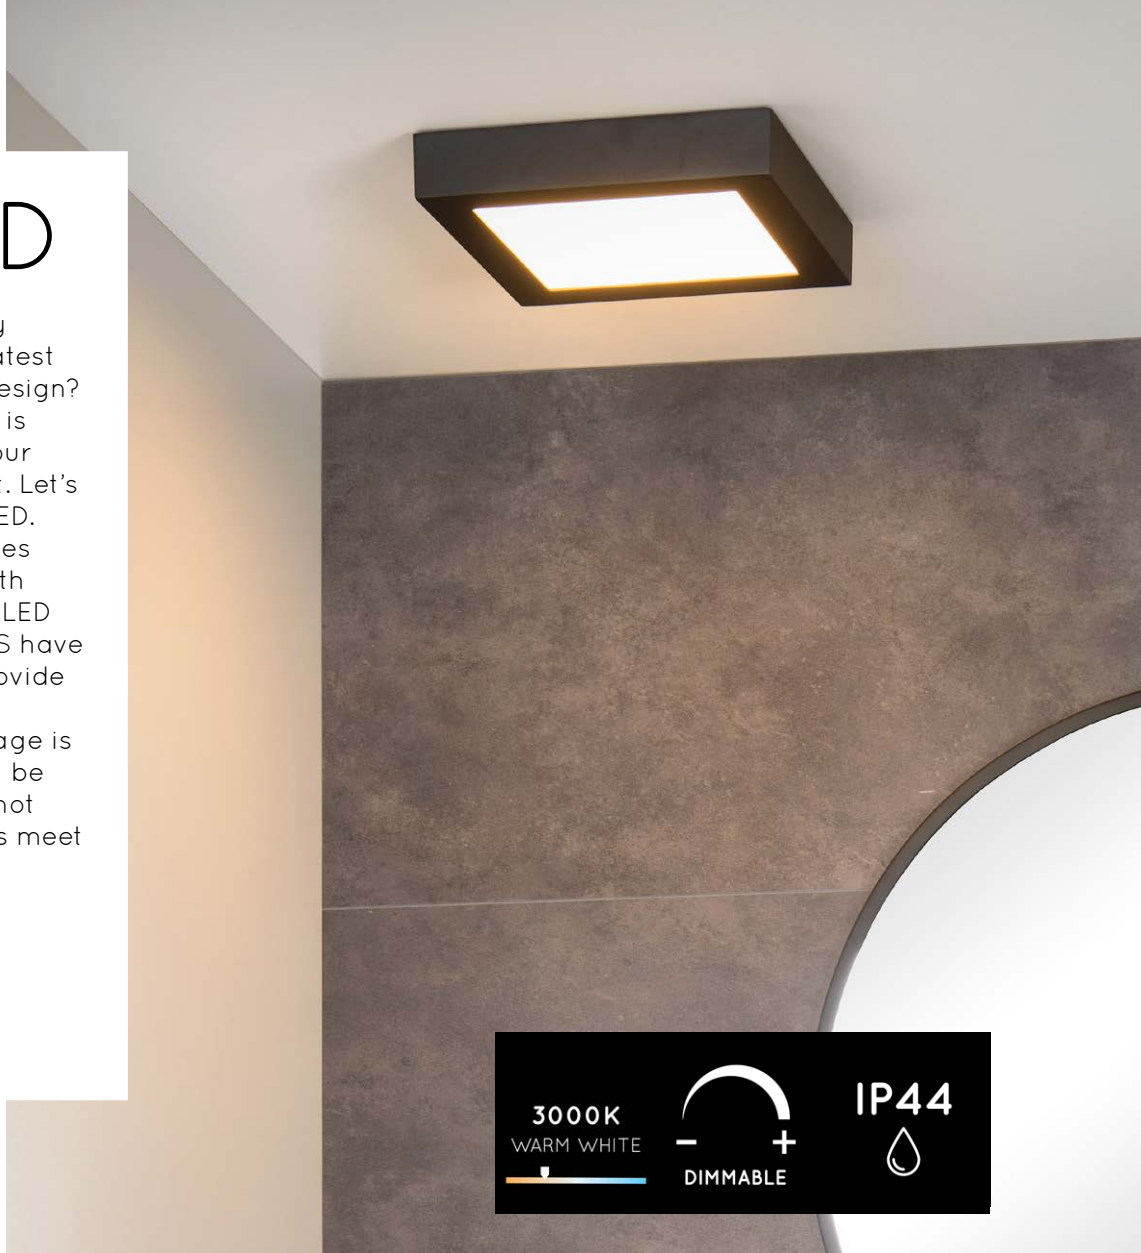

BRICE-LED

Are you looking for a high-quality ceiling lamp equipped with the latest LED technology and a timeless design? The Brice LED round from Lucide is absolutely the right choice for your living room, kitchen, hall, or toilet. Let's start with the base of the Brice LED. Every model of the Brice LED series (round or square) is equipped with quality LEDs from the renowned LED manufacturer Epistar. These LEDs have a very high lumen output and provide a fully uniform, warm white light distribution. A big added advantage is that, if desired, the Brice LED can be dimmed perfectly well (dimmer not included). This allows it to always meet the lighting need of the moment.

3000K
WARM WHITE

DIMMABLE

IP44