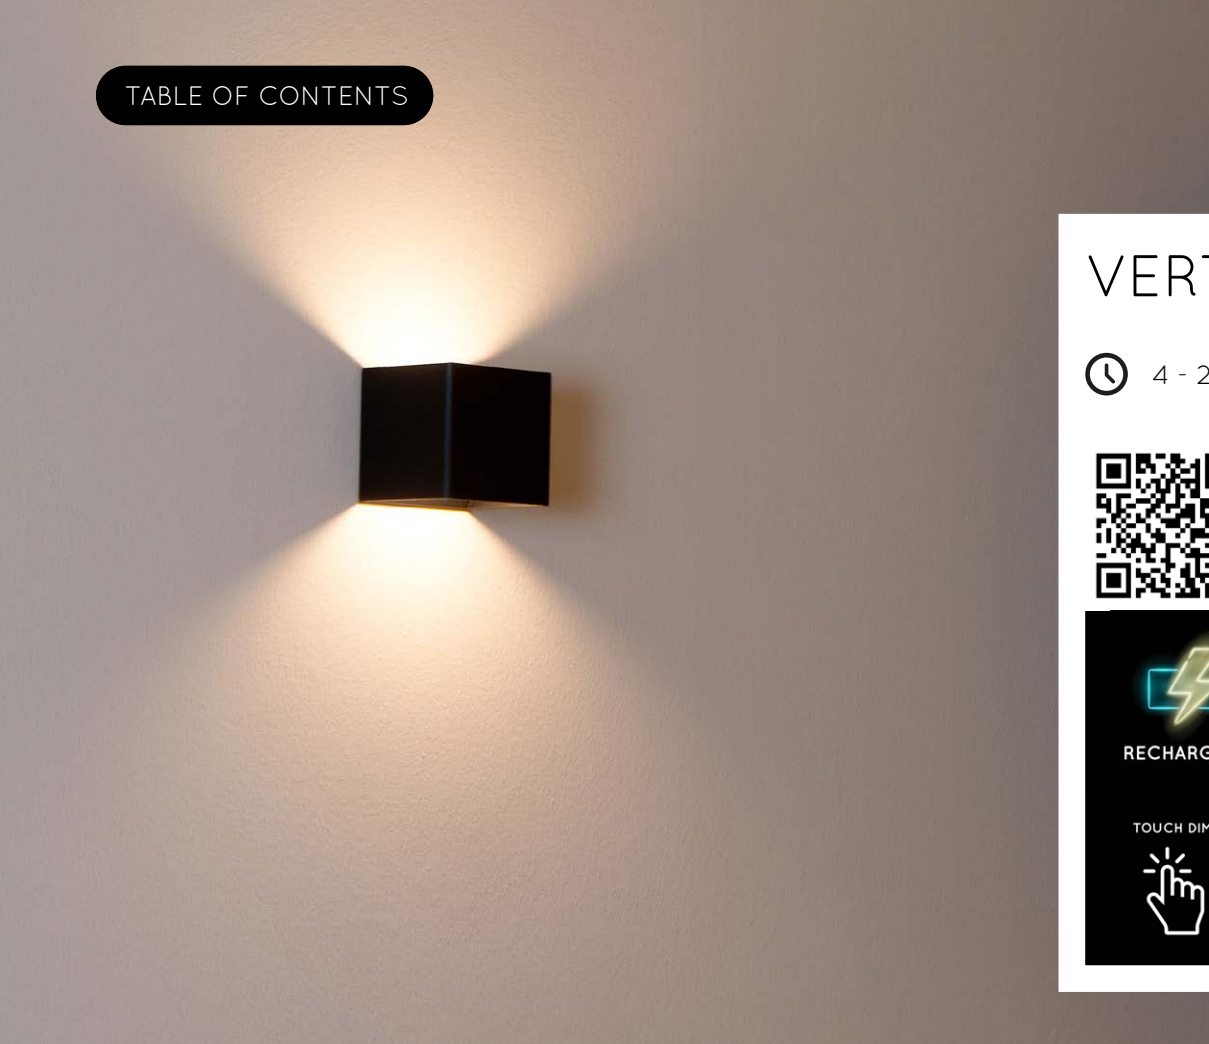

VERTIGO

4 - 24 HOURS OF WORKING TIME

	2700K WARM WHITE	
RECHARGEABLE		DIMMABLE
TOUCH DIM	MOTION SENSOR	IP54