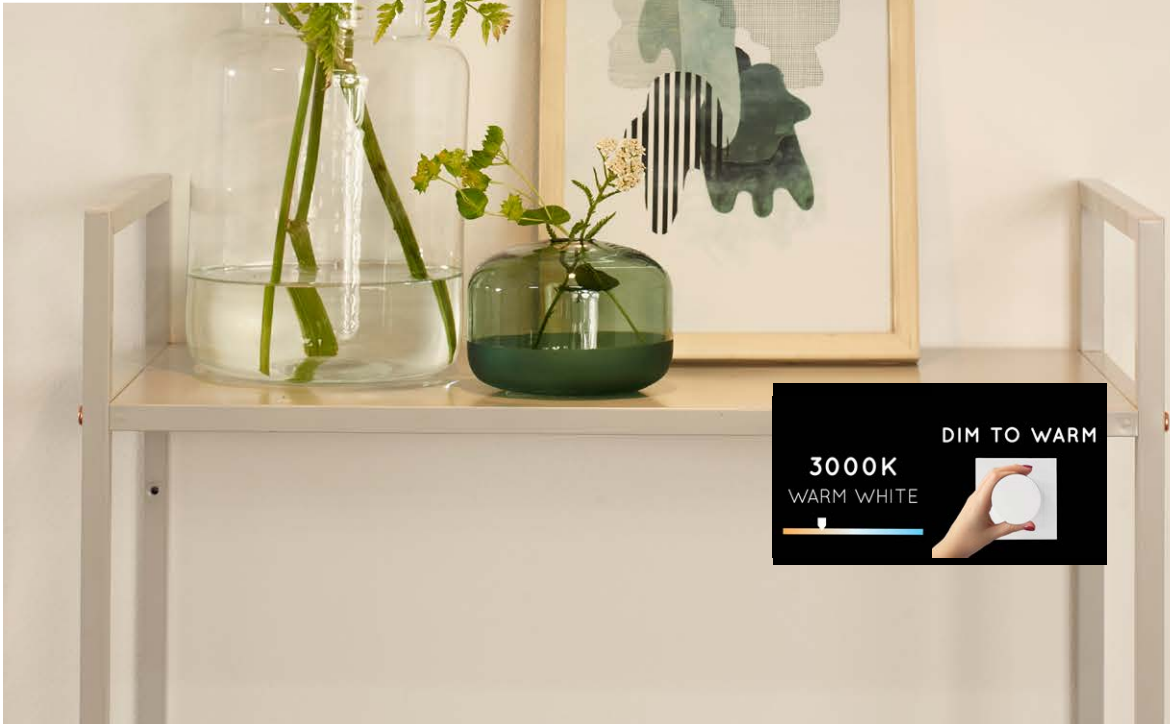

# FEDLER

Ceiling spotlight Fedler is compact, geometrically perfect, has a modern appearance and a diameter of barely 12 centimetre. You can control the intensity of the included dim-to-warm led bulb by yourself after connecting the light to a dimmer (not included). Together with the intensity of the light, you can also change the colour temperature (3000K-2200K). Fedler is manufactured with high quality aluminium. You will enjoy a stylish and lightweight design. This also makes attaching the light to the ceiling very easy. Are you going to place multiple in a row or are you creating your own pattern of light?