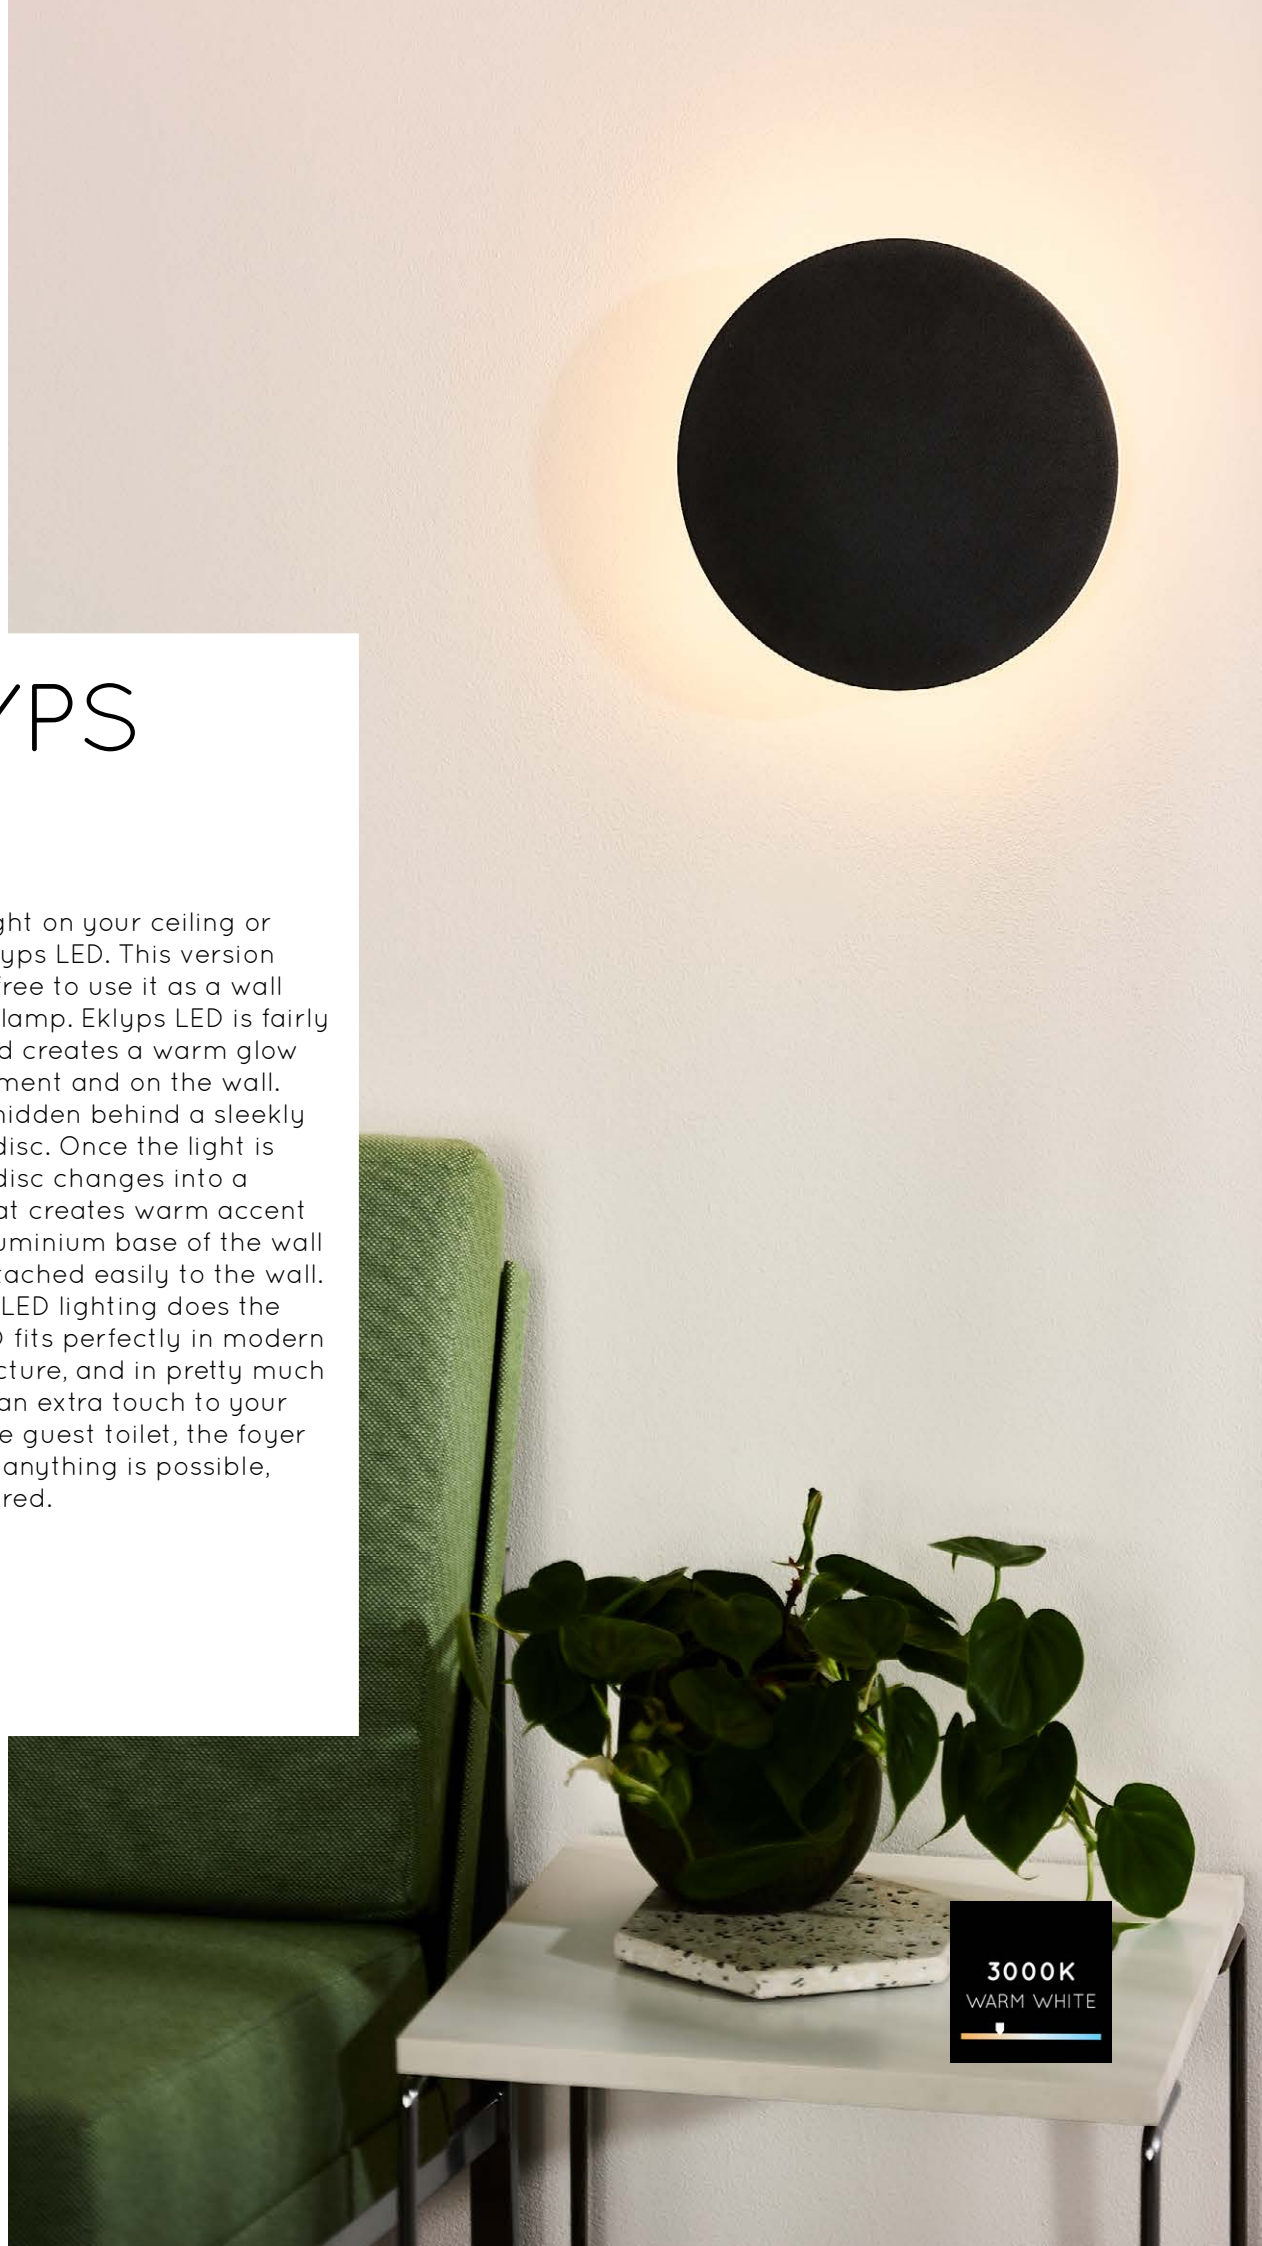

EKLYPS LED

A cosy warm light on your ceiling or wall. That is Eklyps LED. This version is flexible: feel free to use it as a wall lamp or ceiling lamp. Eklyps LED is fairly small in size and creates a warm glow in your environment and on the wall. The lighting is hidden behind a sleekly finished metal disc. Once the light is turned on, the disc changes into a diffuse glow that creates warm accent lighting. The aluminium base of the wall lamp can be attached easily to the wall. The integrated LED lighting does the rest. Eklyps LED fits perfectly in modern interior architecture, and in pretty much any room. Add an extra touch to your dining room, the guest toilet, the foyer or your lounge: anything is possible, nothing is required.

3000K
WARM WHITE