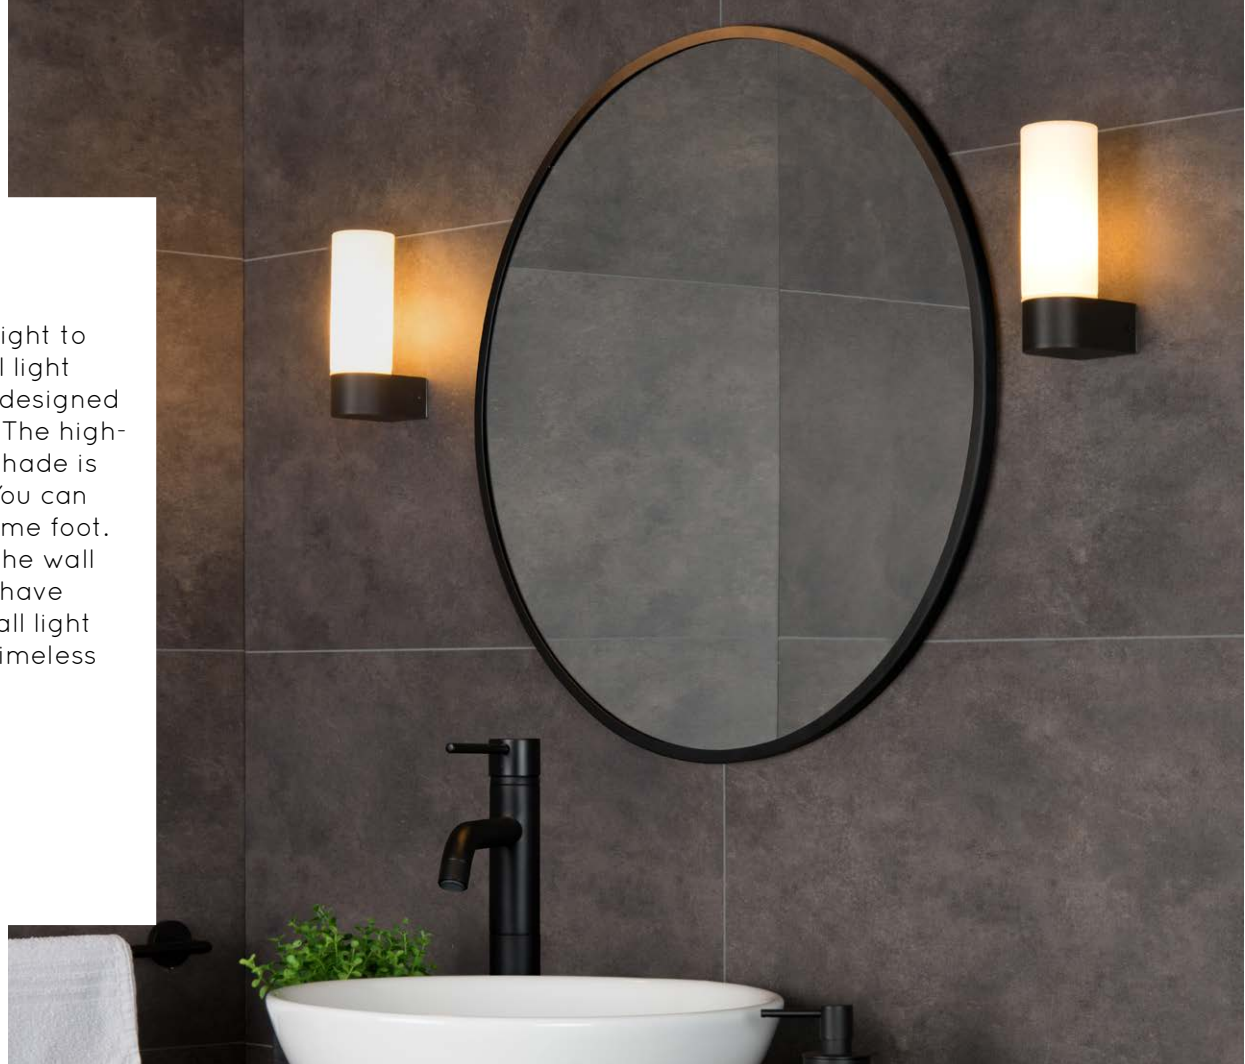

JESSE

Add subtlety, elegance and light to your bathroom with this wall light named Jesse. It is specially designed for safe use in moist rooms. The high-end glass of the cylindrical shade is supported by a metal foot. You can choose from a black or chrome foot. Jesse is easily mounted on the wall with a metal plate. You then have the option to connect the wall light to a compatible dimmer. A timeless design for any interior.

04202/01/30

1x G9/33W max./excl./

W: 8 cm   **Colours:** Black

H: 16.4 cm   **Material:** Glass

L: 5.5 cm   **Bulb recom.:** 49095/03/31

IP44

04202/02/30

2x G9/33W max./excl./

W: 8 cm   **Colours:** Black

H: 29 cm   **Material:** Glass

L: 5.5 cm   **Bulb recom.:** 49095/03/31

IP44