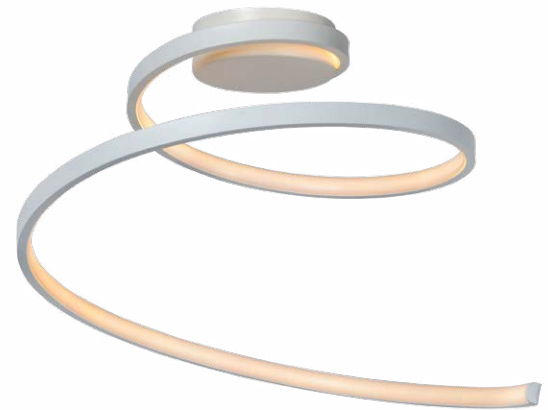

46199/25/31

24W/Integrated LED/3000K/1420lm/dim.

W: 46 cm

Colours: White

H: 35 cm

Material: Pvc

L: 46 cm