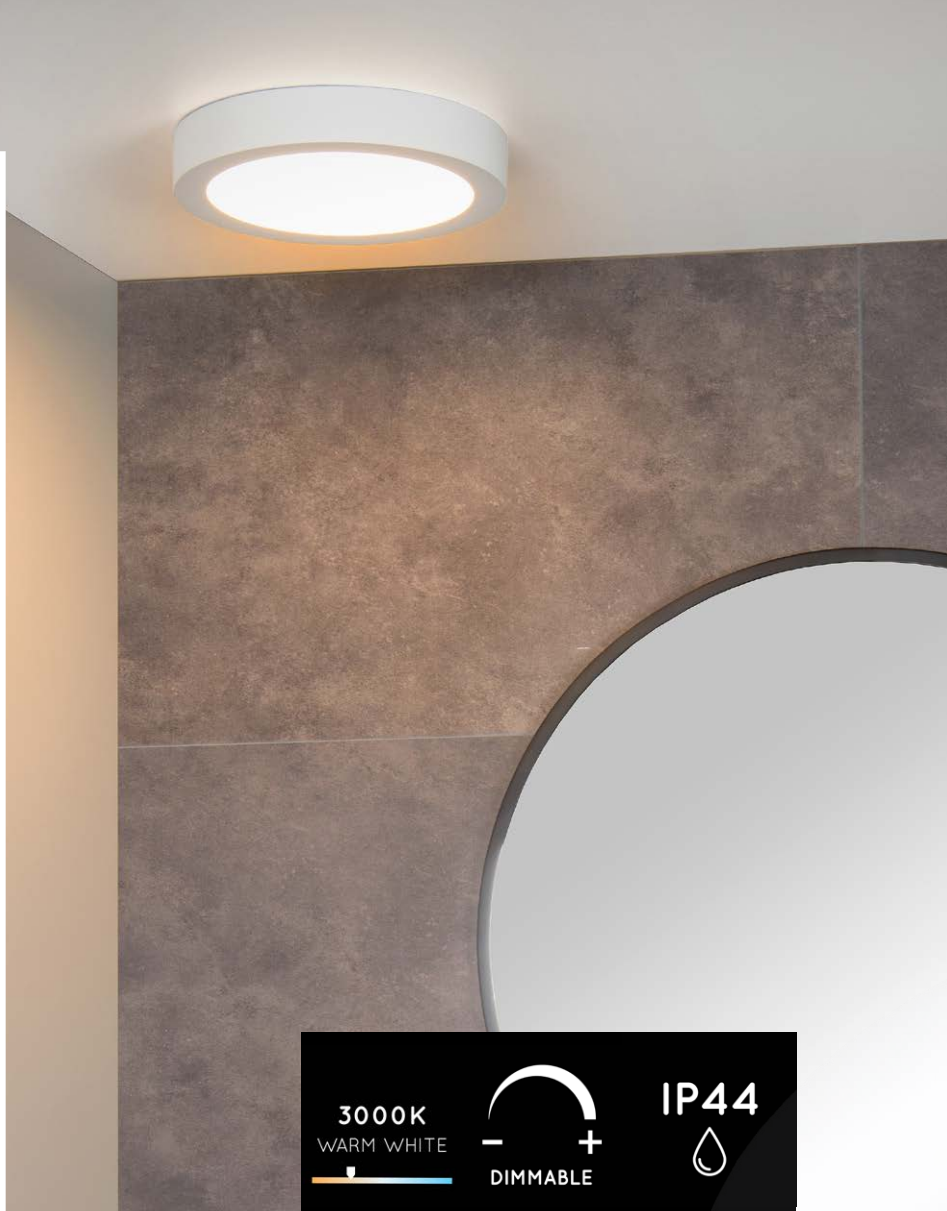

BRICE-LED

Are you looking for a high-quality ceiling lamp equipped with the latest LED technology and a timeless design? The Brice LED round from Lucide is absolutely the right choice for your living room, kitchen, hall, or toilet. Let's start with the base of the Brice LED. Every model of the Brice LED series (round or square) is equipped with quality LEDs from the renowned LED manufacturer Epistar. These LEDs have a very high lumen output and provide a fully uniform, warm white light distribution. A big added advantage is that, if desired, the Brice LED can be dimmed perfectly well (dimmer not included). This allows it to always meet the lighting need of the moment. The armature itself of the Brice LED is made from 1 piece of aluminium and is therefore completely seamless. You can see immediately that the Brice LED is really of a higher class than a typical ceiling lamp. Pure simplicity and a beautiful design with superb lighting technology. The Brice LED round is available in Ø 12 - 18 - 24 or 30 cm.

3000K
WARM WHITE

DIMMABLE

IP44