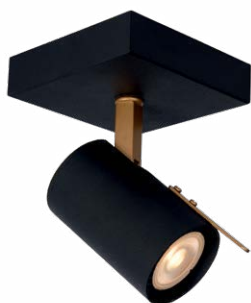

GRONY

Grony can be used as both a wall and a ceiling spotlight. It looks like an ordinary black spotlight, but Grony has subtle colour touches that give him that bit of extra. The golden mount also serves a function, as you can use it to easily twist and turn the lightsource in the right direction. Grony is most at home in modern interiors, but can also get along great in a rustic style. This spotlight comes with an included lightsource equipped with the dim-to-warm principle, allowing you to regulate the brightness from 2200 to 3000k. You can also connect Grony to a dimmer.

17998/05/30

1x GU10/5W max./incl./

W: 10 cm

Colours: Black

H: 15 cm

Material: Metal

L: 10 cm

Bulb recom.: 49009/05/30

17998/15/30

3x GU10/5W max./incl./

W: 23 cm

Colours: Black

H: 15 cm

Material: Metal

L: 23 cm

Bulb recom.: 49009/05/30

17998/10/30

2x GU10/5W max./incl./

W: 22 cm

Colours: Black

H: 15 cm

Material: Metal

L: 10 cm

Bulb recom.: 49009/05/30