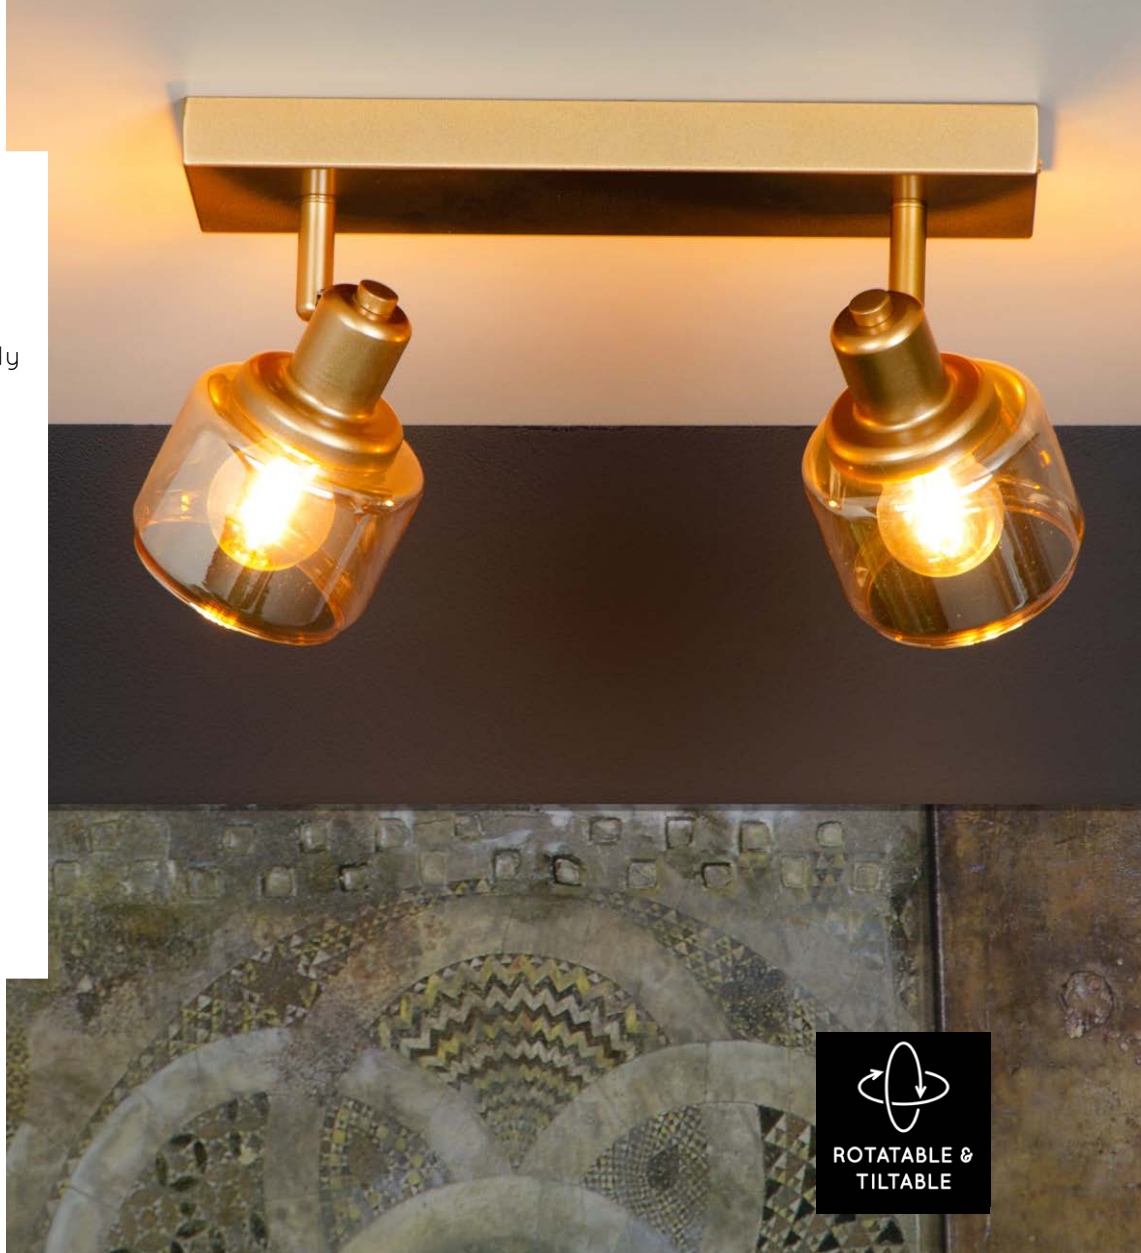

BJORN

Whether you like classic or modern interiors, you will certainly find a place for Bjorn. This ceiling spot with 1 light point has been thoughtfully designed so that it meets every style need. With a metal ceiling plate and a high-quality glass lampshade, Bjorn's round shapes add value to your space. In addition, you can easily tilt and rotate the light point to the place where you need light. Connect this ceiling lamp to a dimmer for the desired effect.

77979/01/30

1x E14/40W max./excl./

W: 14 cm **Colours:** Black

H: 16.5 cm **Material:** Metal

L: 10 cm **Bulb recom.:** 49022/04/60

77979/02/30

2x E14/40W max./excl./

W: 14 cm **Colours:** Black

H: 16.5 cm **Material:** Metal

L: 30 cm **Bulb recom.:** 49022/04/60

77979/04/30

4x E14/40W max./excl./

W: 14 cm **Colours:** Black

H: 16.5 cm **Material:** Metal

L: 74 cm **Bulb recom.:** 49022/04/60