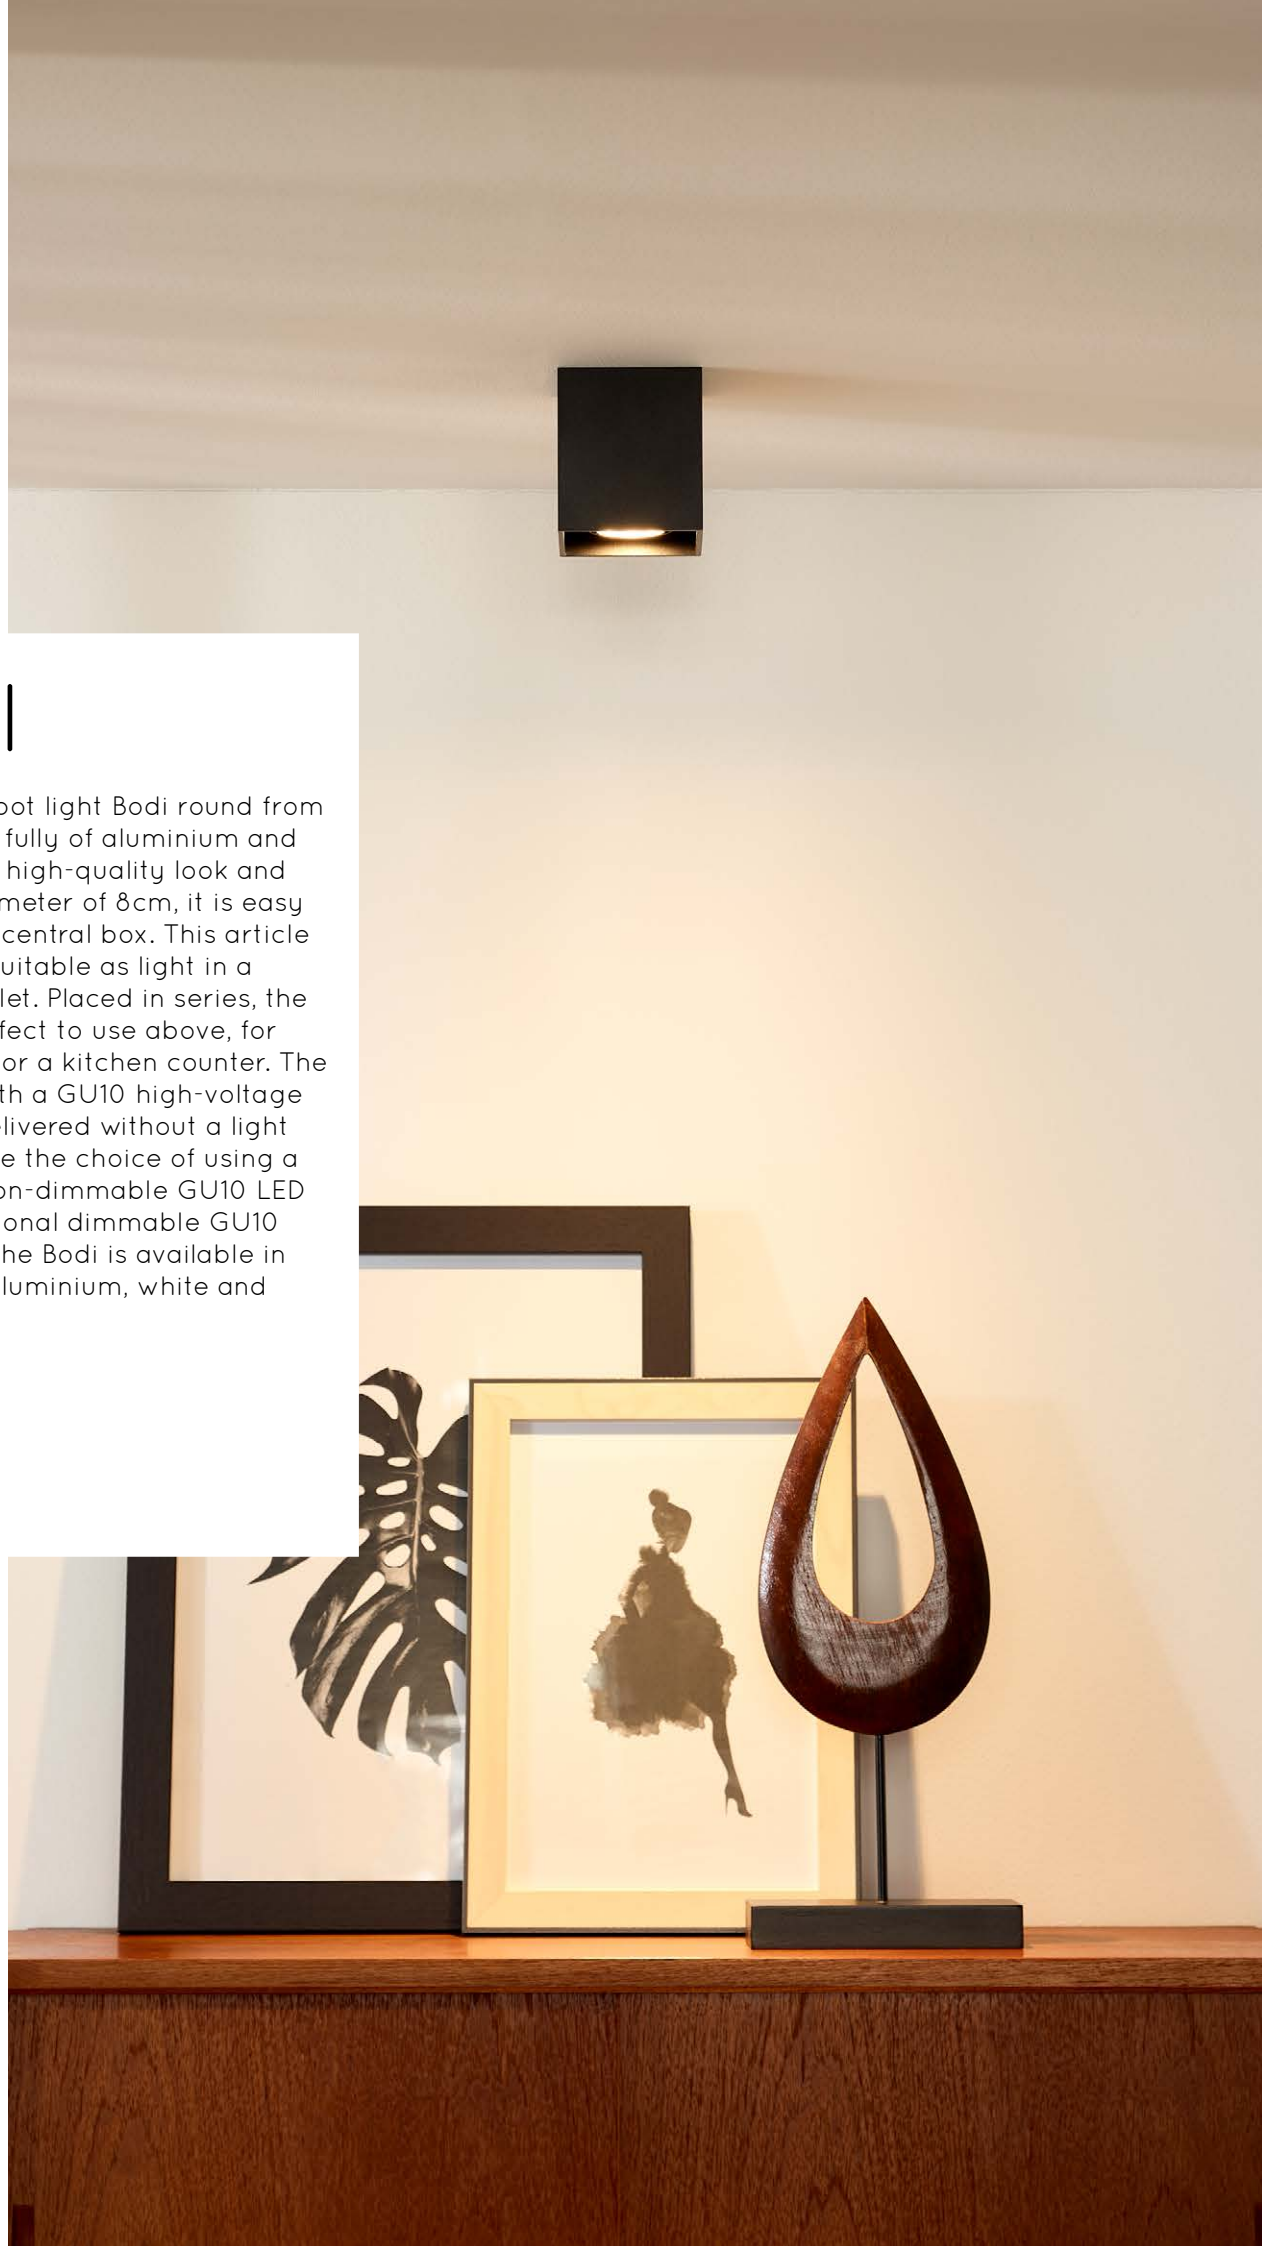

# BODI

The mounted spot light Bodi round from Lucide is made fully of aluminium and thus has a very high-quality look and feel. With a diameter of 8cm, it is easy to place over a central box. This article is particularly suitable as light in a small hall or toilet. Placed in series, the Bodi is also perfect to use above, for example, a bar or a kitchen counter. The Bodi is fitted with a GU10 high-voltage fitting and is delivered without a light source. You have the choice of using a dimmable or non-dimmable GU10 LED spot or a traditional dimmable GU10 halogen spot. The Bodi is available in the colours of aluminium, white and black.