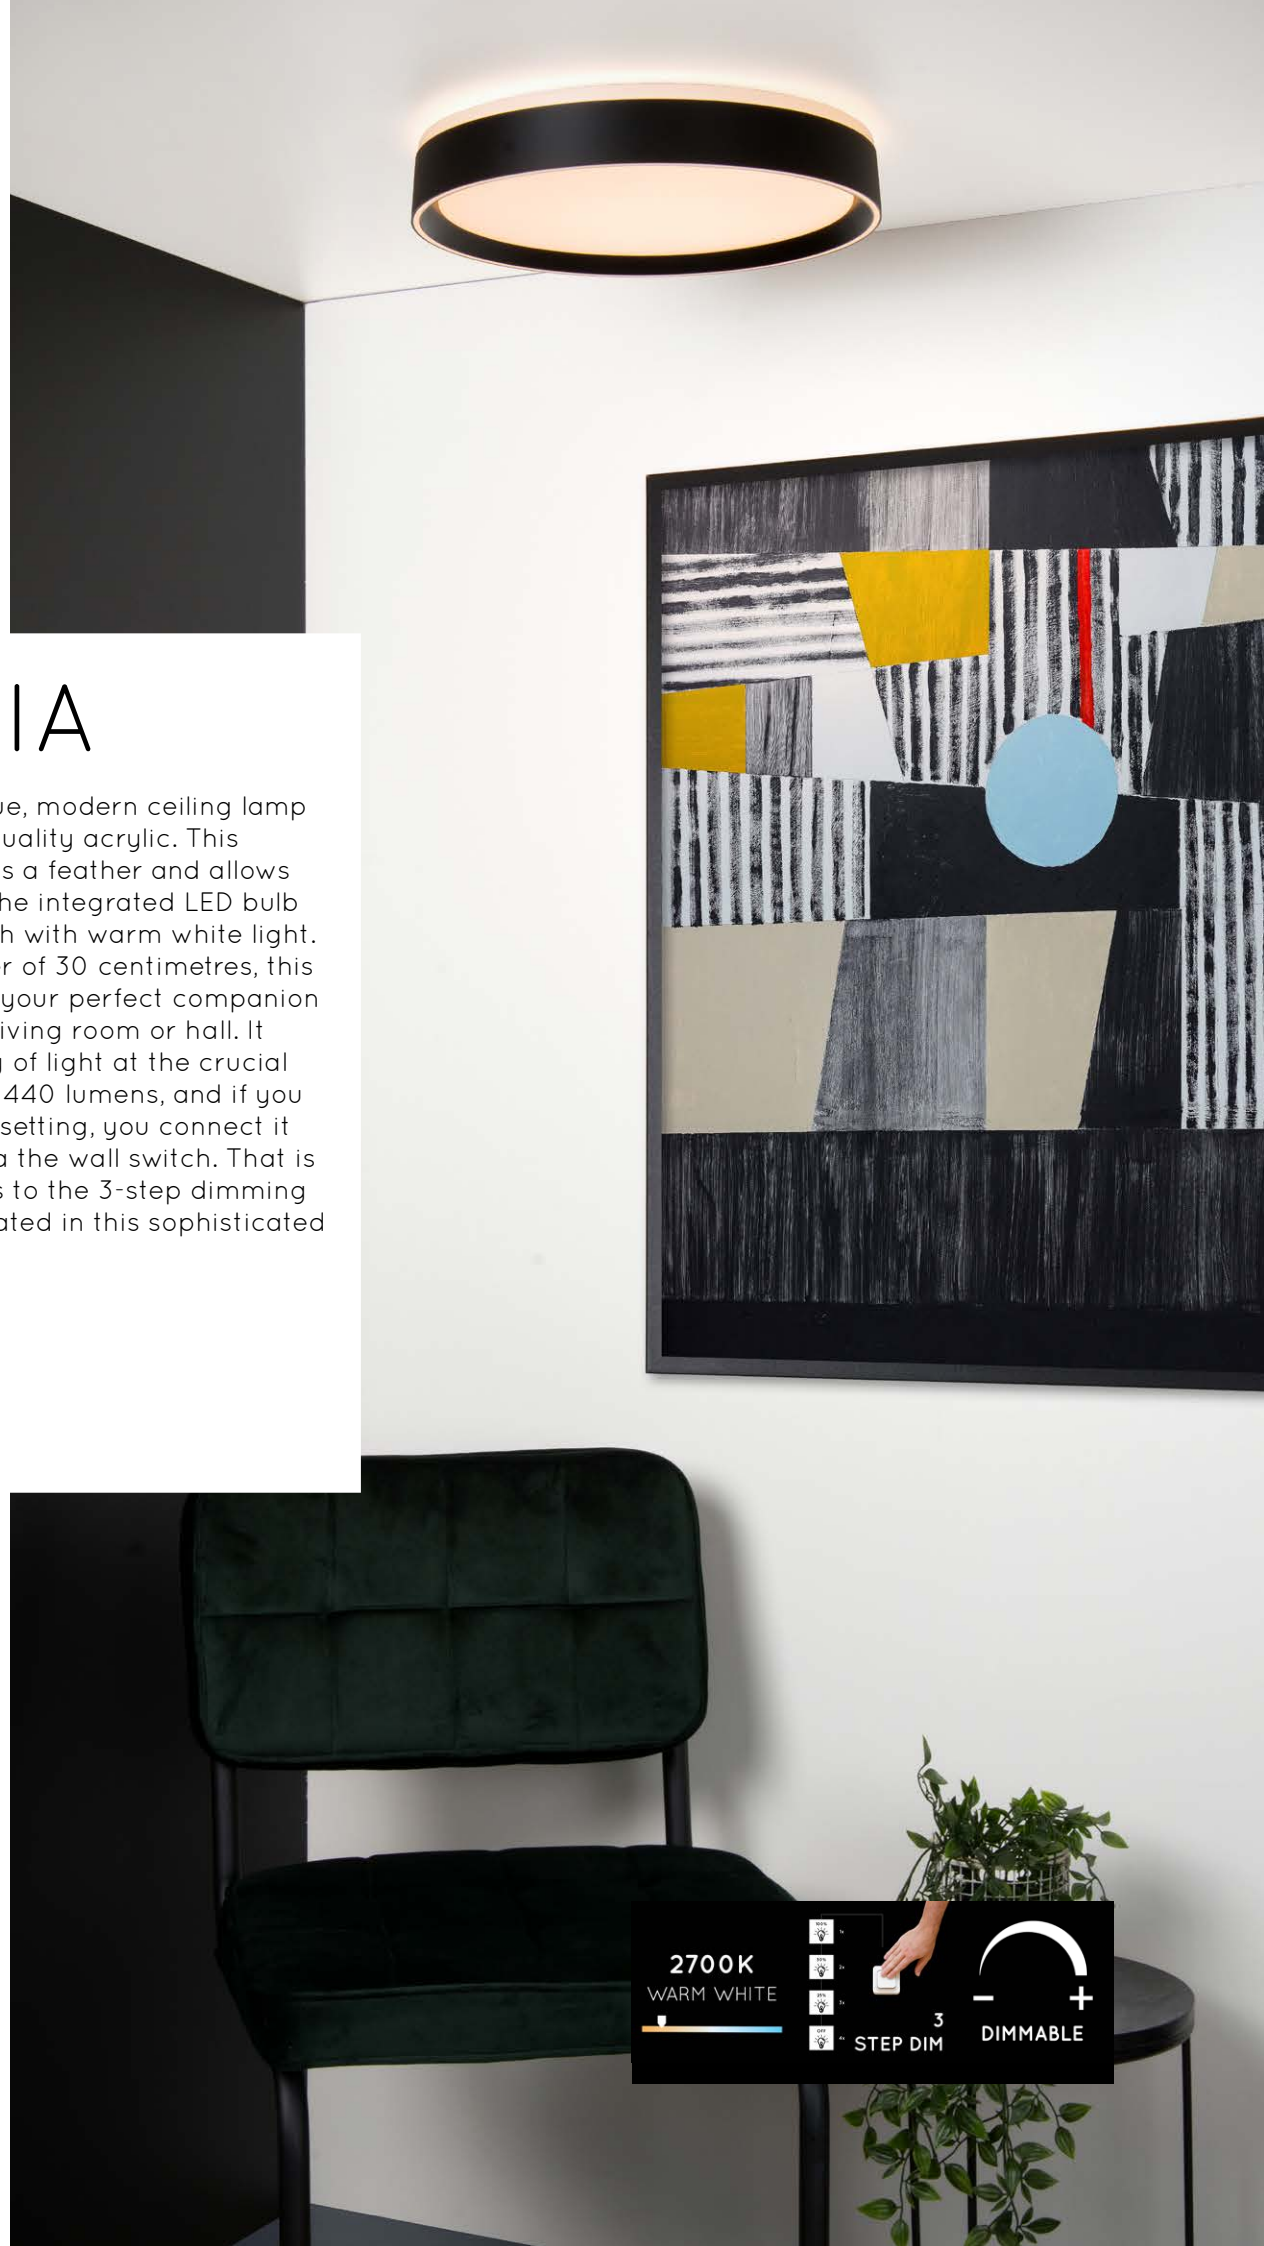

### 78150/48/60

18W/Integrated LED/2700K/700lm/

**W:** 47.7 cm    **Colours:** Transparant

**H:** 9.8 cm    **Material:** Acrylic

**L:** 47.7 cm

# NURIA

Nuria is a unique, modern ceiling lamp made of high-quality acrylic. This makes it light as a feather and allows the light from the integrated LED bulb to shine through with warm white light. With a diameter of 30 centimetres, this elegant lady is your perfect companion in the kitchen, living room or hall. It provides plenty of light at the crucial moments with 1440 lumens, and if you prefer a cosier setting, you connect it to a dimmer via the wall switch. That is possible thanks to the 3-step dimming function integrated in this sophisticated ceiling lamp.