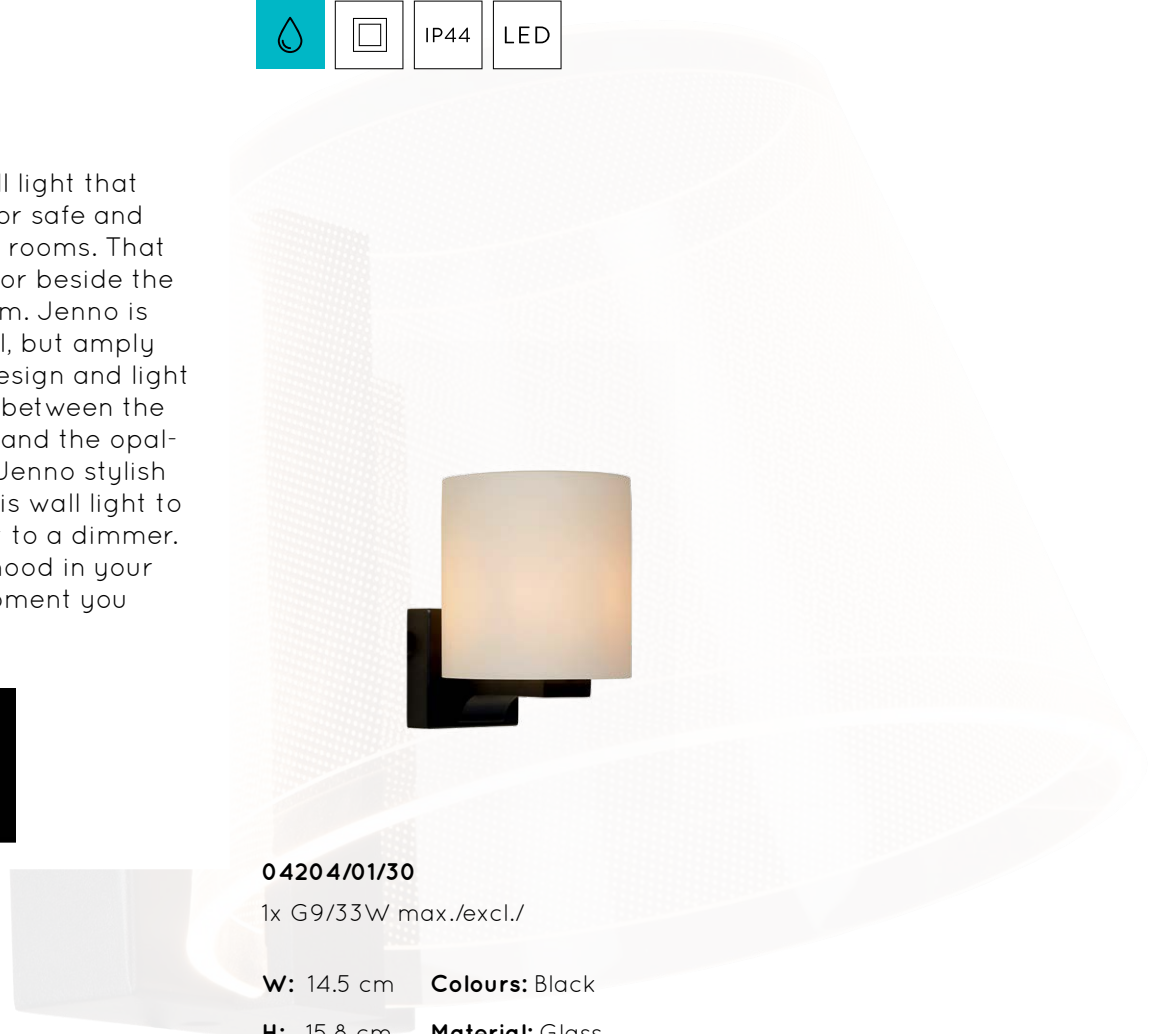

JENNO

Jenno is a modern wall light that is specially designed for safe and long-term use in moist rooms. That makes Jenno perfect for beside the mirror in your bathroom. Jenno is only 14 centimeters tall, but amply makes up for that in design and light intensity. The contrast between the black, metal armature and the opal-coloured glass makes Jenno stylish and timeless. Mount this wall light to the wall and connect it to a dimmer. Now you can set the mood in your bathroom from the moment you wake up.